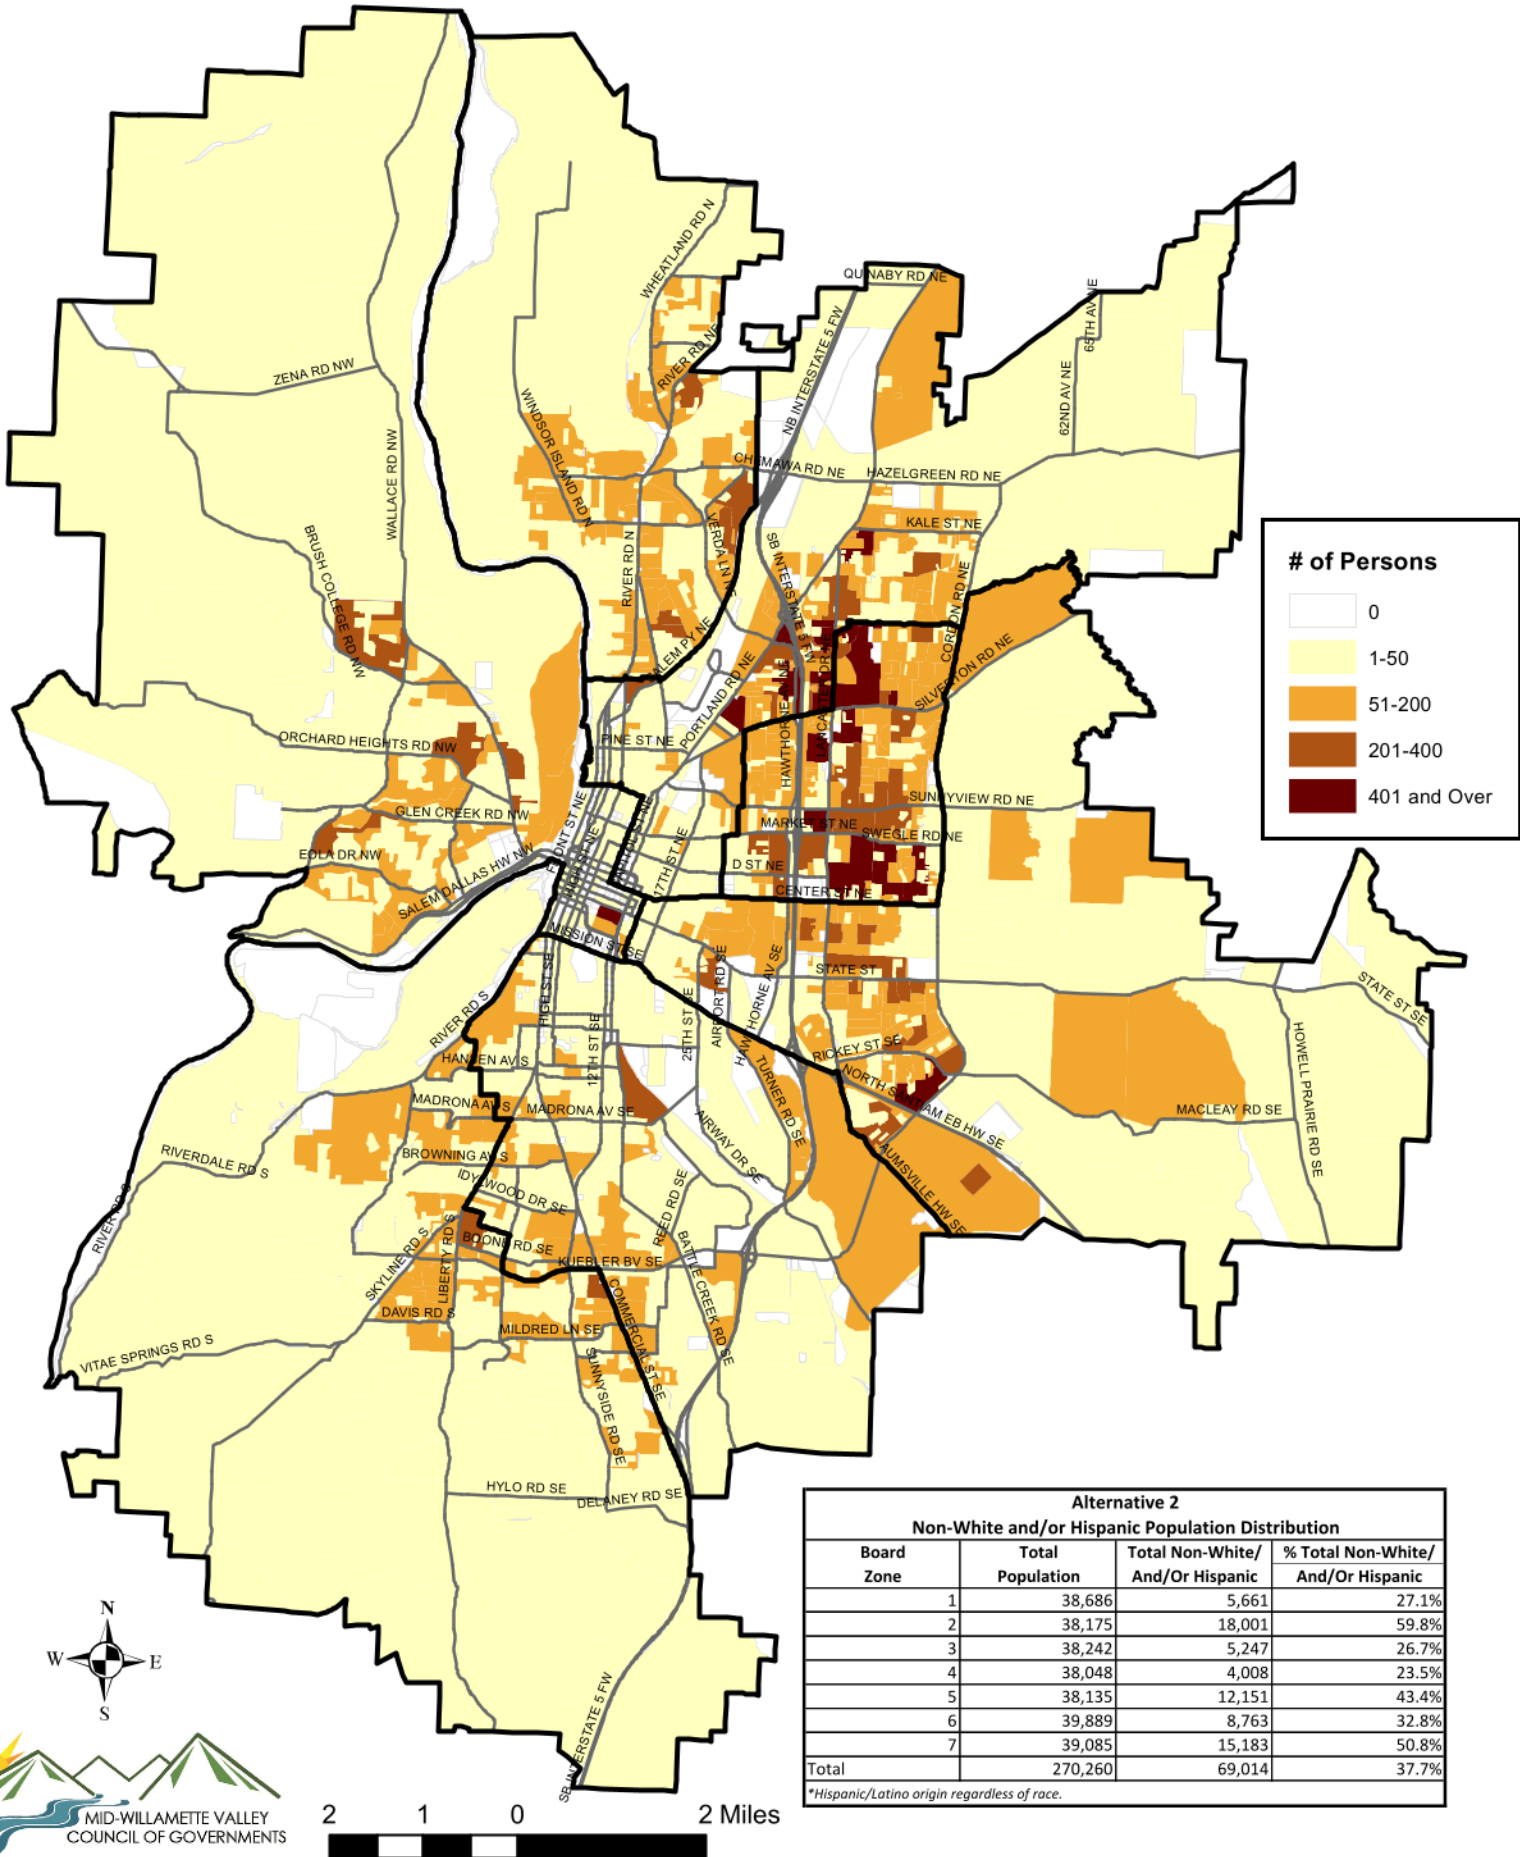

# Salem-Keizer School District Board Zones Alternative 2 Distribution of Non-White and/or Hispanic Population

Alternative 2 Non-White and/or Hispanic Population Distribution			
Board Zone	Total Population	Total Non-White/ And/Or Hispanic	% Total Non-White/ And/Or Hispanic
1	38,686	5,661	27.1%
2	38,175	18,001	59.8%
3	38,242	5,247	26.7%
4	38,048	4,008	23.5%
5	38,135	12,151	43.4%
6	39,889	8,763	32.8%
7	39,085	15,183	50.8%
<b>Total</b>	<b>270,260</b>	<b>69,014</b>	<b>37.7%</b>

\*Hispanic/Latino origin regardless of race.