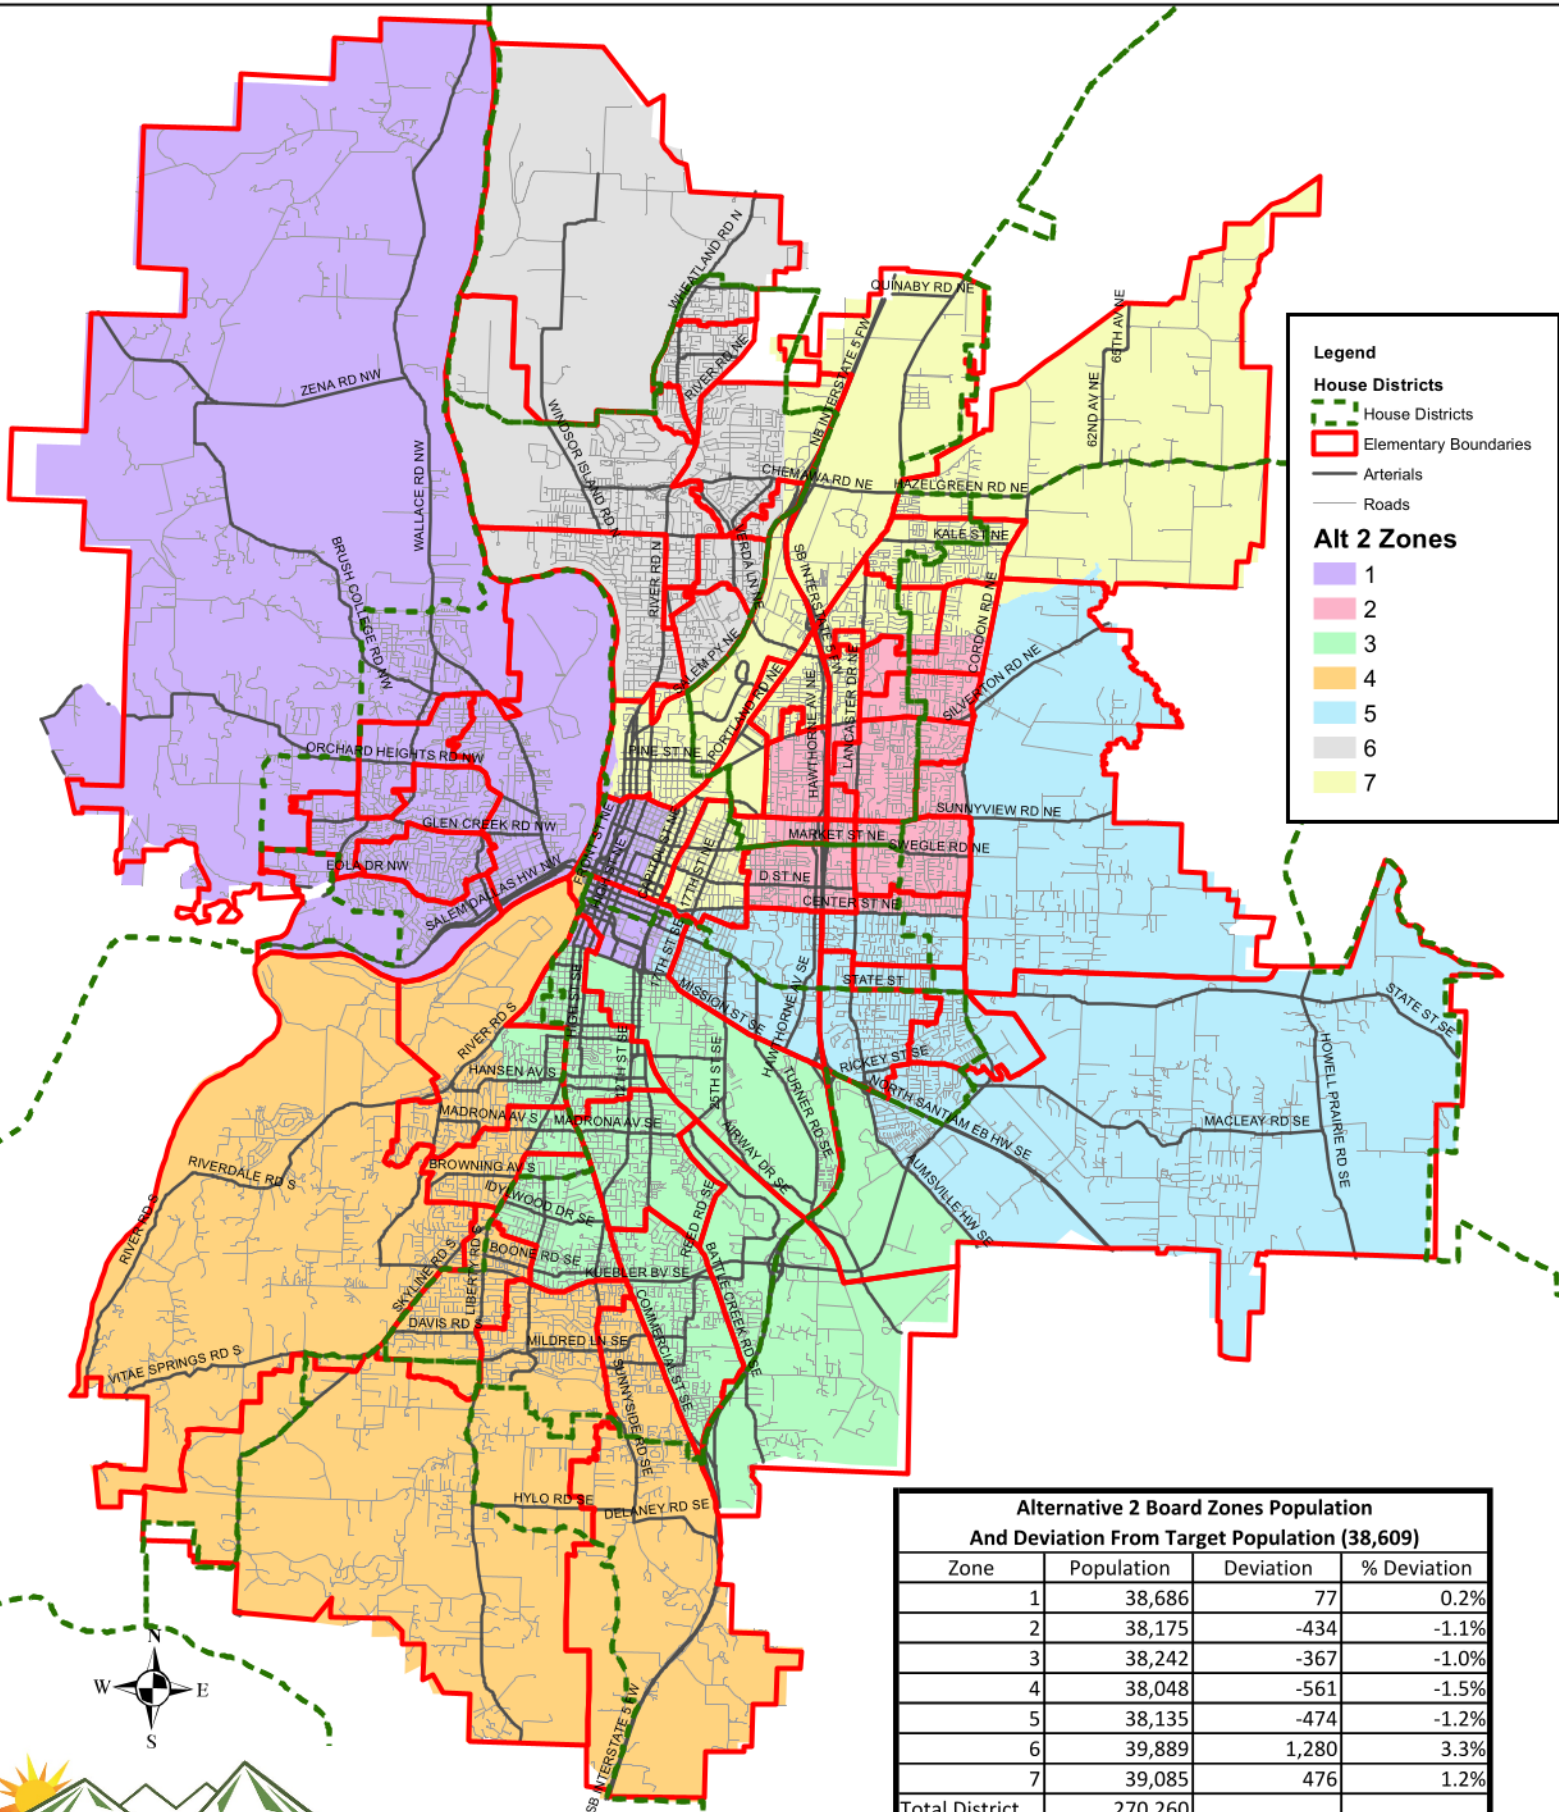

Alternative 2 Board Zones, Elementary Boundaries, And House Districts

Legend

House Districts

- House Districts (Green dashed line)
- Elementary Boundaries (Red solid line)

Arterials (Thick grey line)

Roads (Thin grey line)

Alt 2 Zones

- 1 (Purple)
- 2 (Pink)
- 3 (Light Green)
- 4 (Orange)
- 5 (Light Blue)
- 6 (Grey)
- 7 (Yellow)

Alternative 2 Board Zones Population And Deviation From Target Population (38,609)

Zone	Population	Deviation	% Deviation
1	38,686	77	0.2%
2	38,175	-434	-1.1%
3	38,242	-367	-1.0%
4	38,048	-561	-1.5%
5	38,135	-474	-1.2%
6	39,889	1,280	3.3%
7	39,085	476	1.2%
Total District	270,260		

Source: U.S. Census Bureau, 2020 P.L. 94-171 Redistricting File