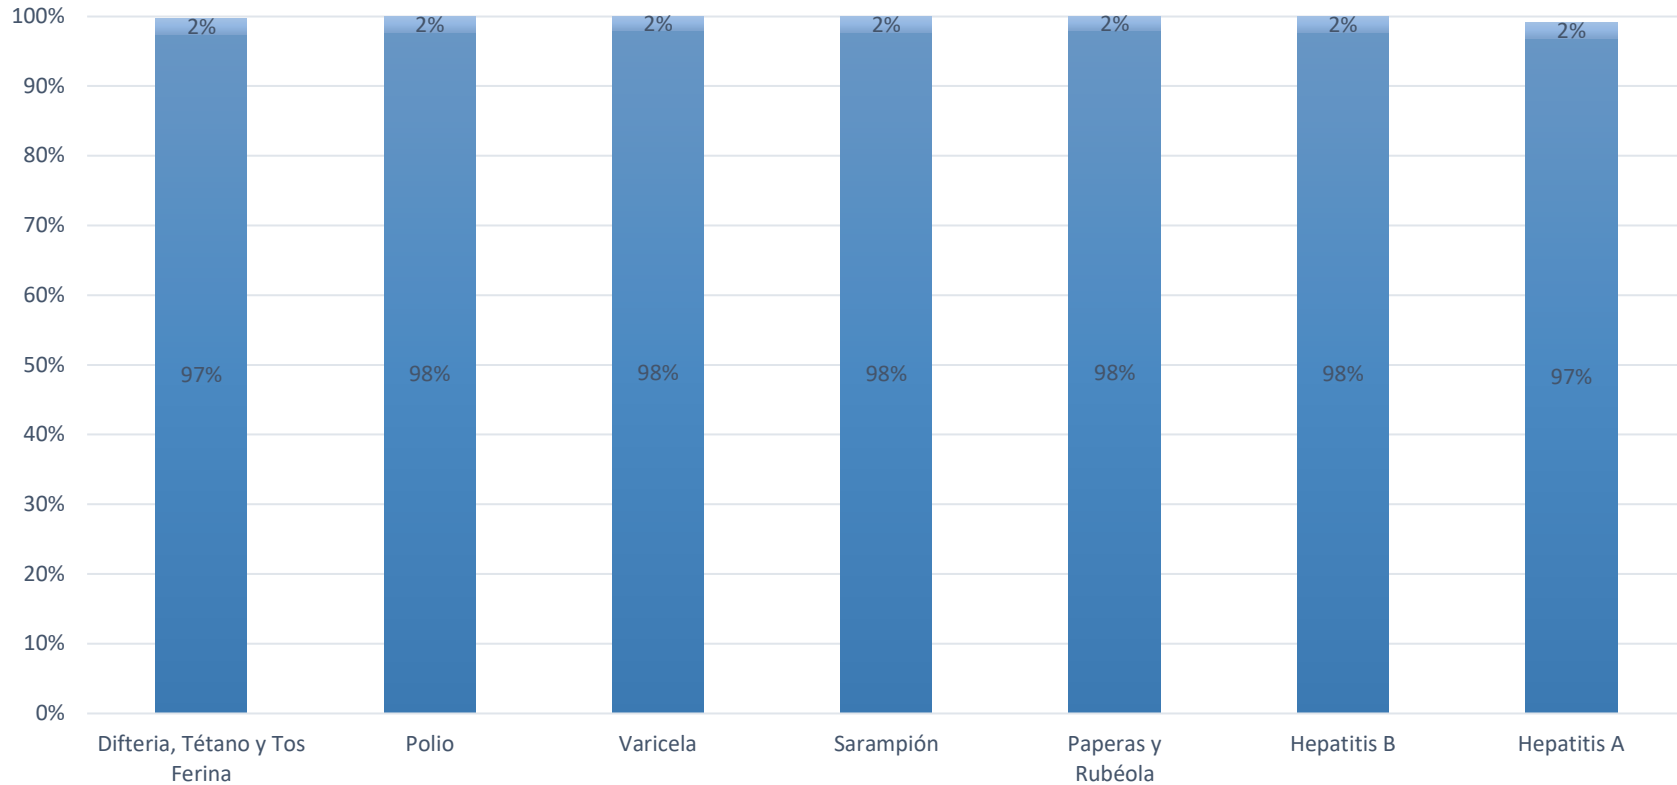

¿Cuántos niños en Weddle Elementary están vacunados? Marzo 2022*

Número de niños en la escuela**:

351

Porcentaje de niños sin inmunizaciones o exenciones :

0%

Porcentaje de niños con una exención médica para una o más vacunas: **0%**

* No todas las vacunas son necesarias para todos los grados. Estos números no totalizan el 100% si algunos niños tienen exenciones médicas, o están incompletas, o si están en proceso de vacunación pero no necesitan una exención porque están dentro del horario.

**Hay también 0 niños matriculados a los que no se les exige que reporten vacunas debido a que sus registros están siendo seguidos por otro sitio, o asisten menos de 5 días al año.

■ % Vacunados

■ % Exenciones no médicas