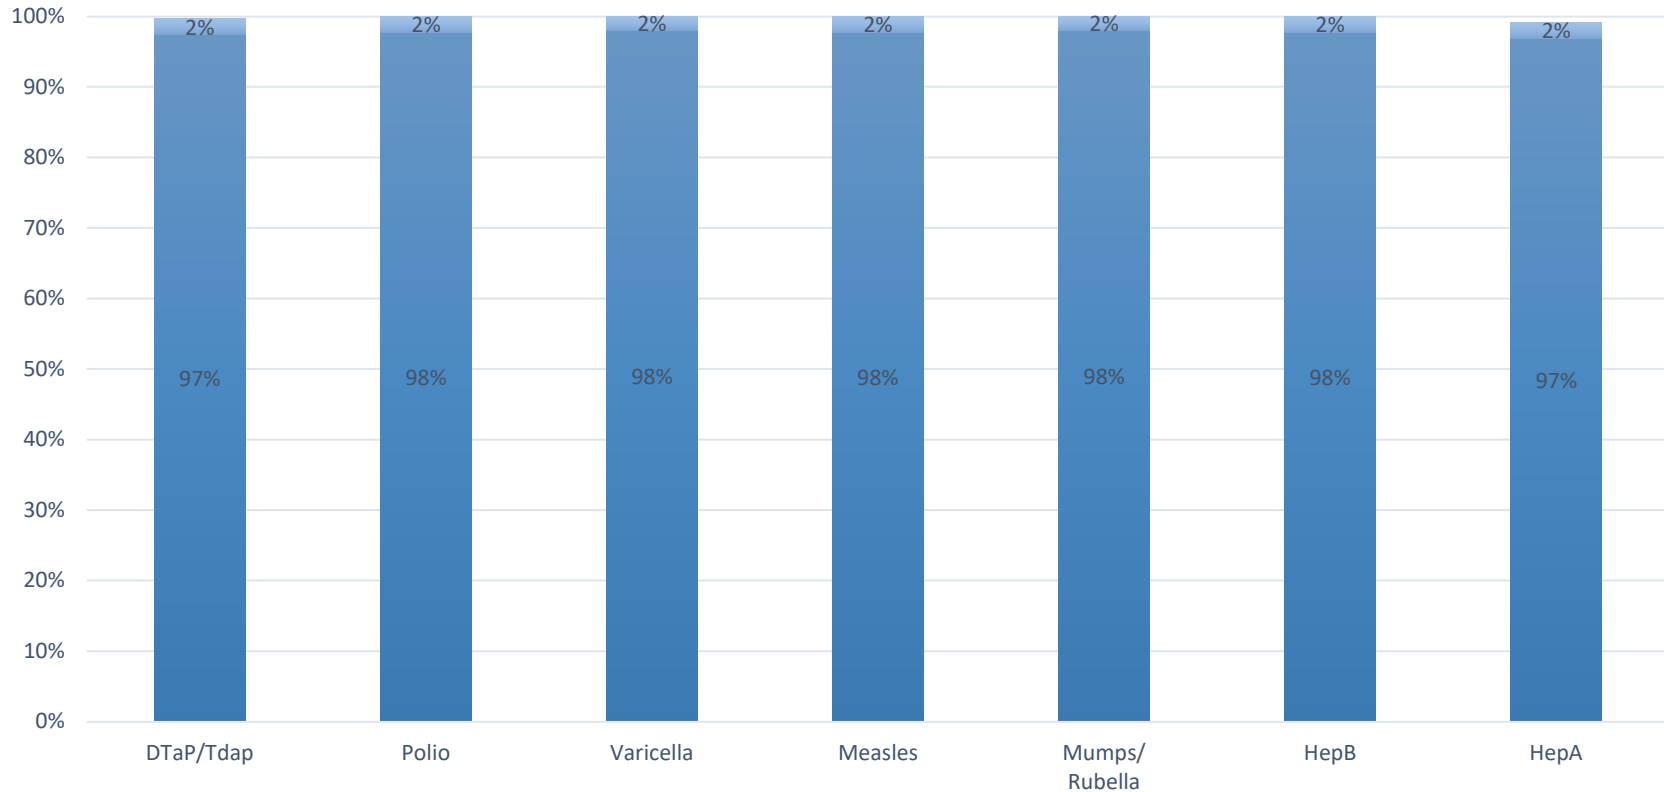

How many kids at Weddle Elementary are vaccinated: March 2022*

Number of children at the school**: **351**
 Percent of children with no immunization or exemption record: **0%**
 Percent of children with a medical exemption for one or more vaccine(s): **0%**

* Not all immunizations are required for all grades. These numbers may not total 100% if some children have medical exemptions, or are incomplete or in process with immunizations but do not need an exemption because they are on schedule.