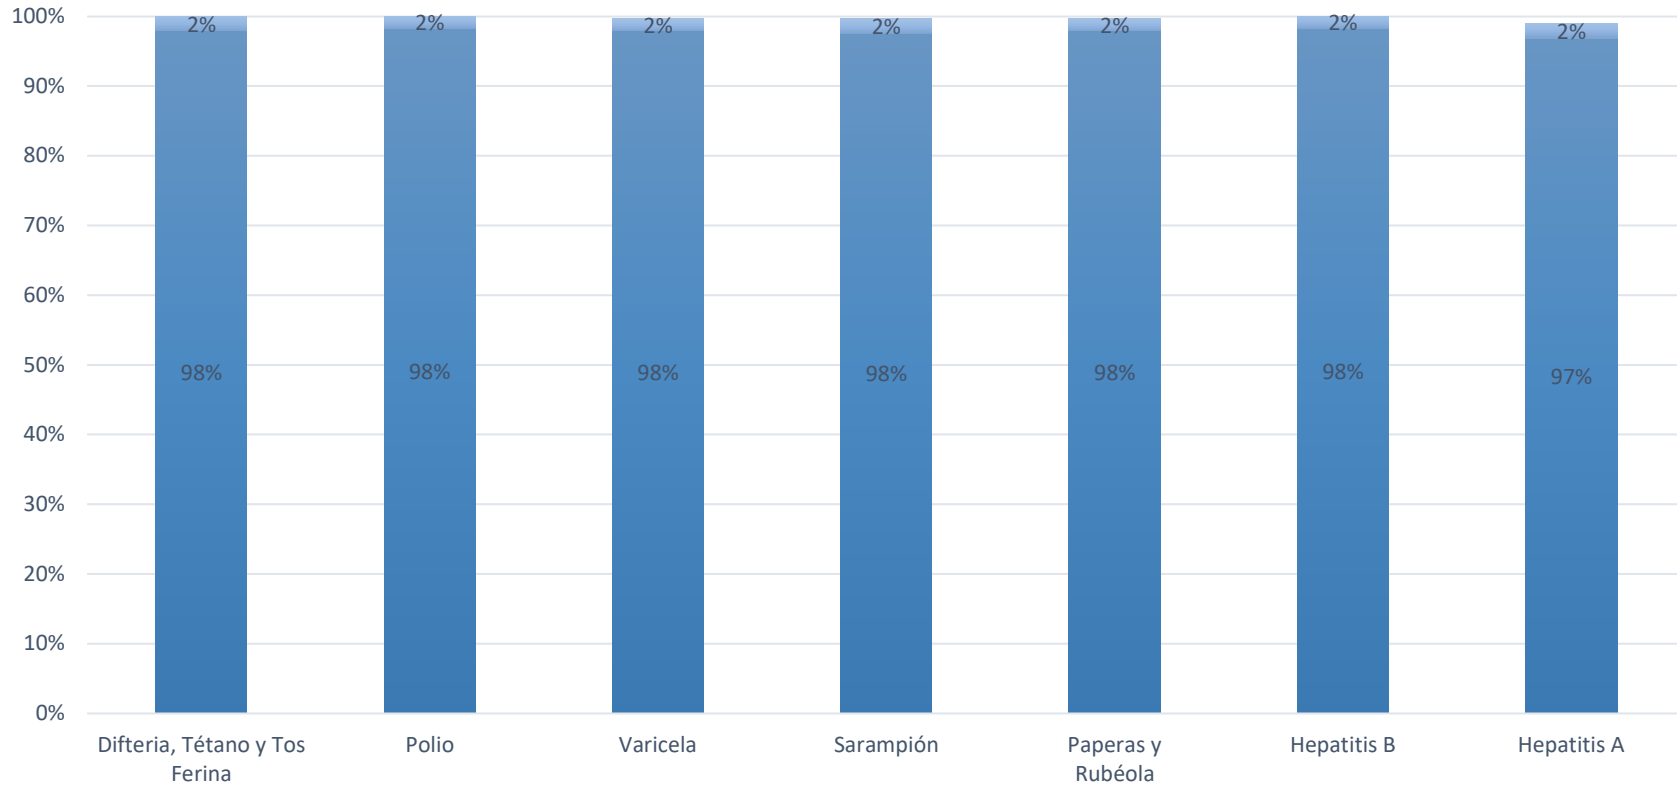

¿Cuántos niños en Schirle Elementary están vacunados?: Marzo 2022*

Número de niños en la escuela**:

287

Porcentaje de niños sin inmunizaciones o exenciones :

0%

Porcentaje de niños con una exención médica para una o más vacunas: **0%**

* No todas las vacunas son necesarias para todos los grados. Estos números no totalizan el 100% si algunos niños tienen exenciones médicas, o están incompletas, o si están en proceso de vacunación pero no necesitan una exención porque están dentro del horario.

**Hay también 0 niños matriculados a los que no se les exige que reporten vacunas debido a que sus registros están siendo seguidos por otro sitio, o asisten menos de 5 días al año.

■ % Vacunados

■ % Exenciones no médicas