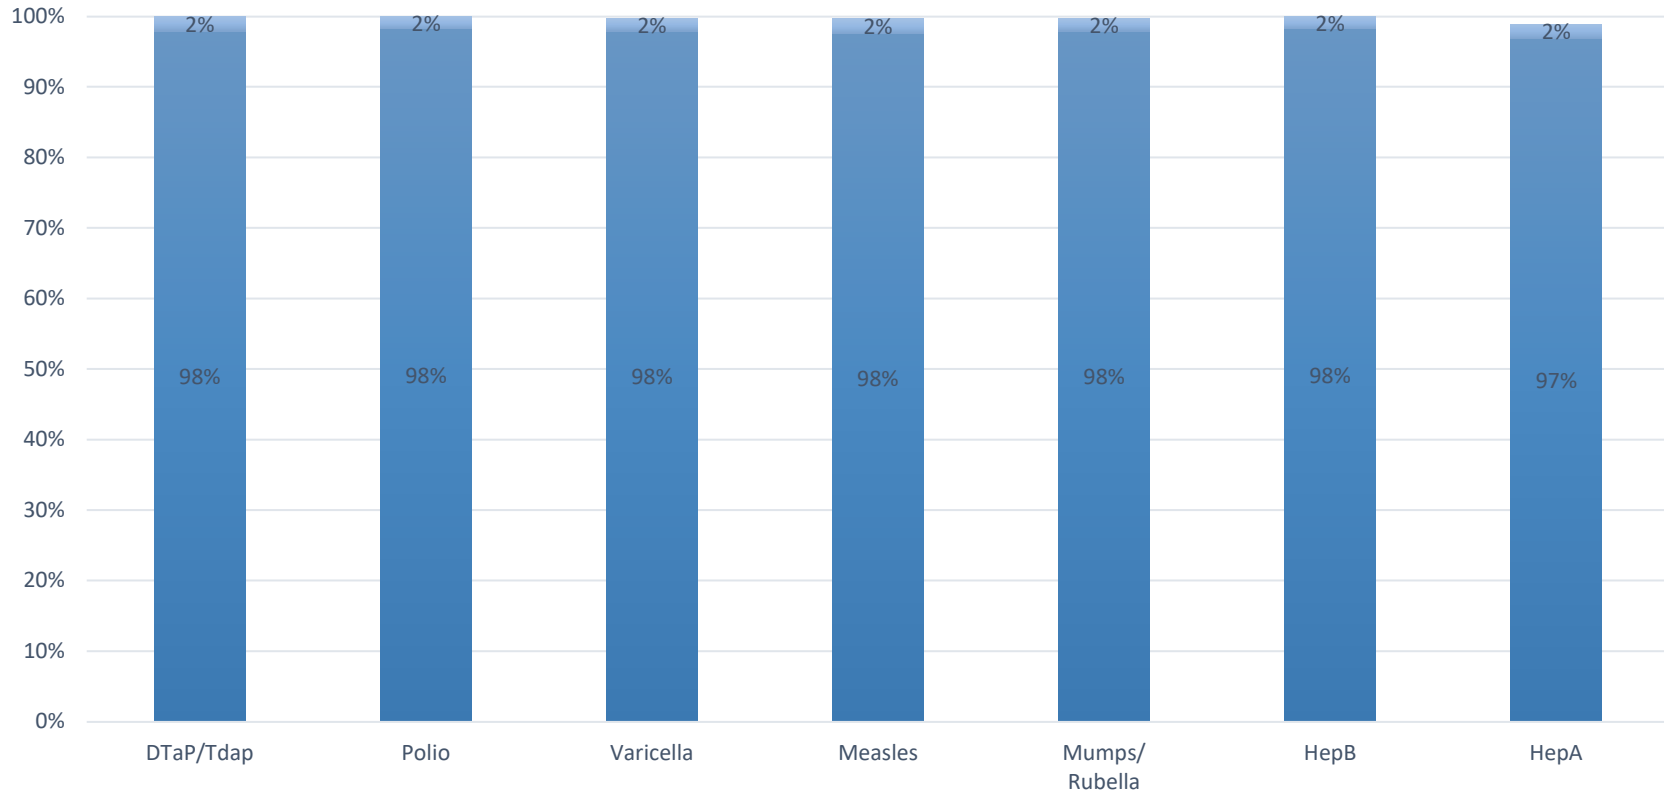

How many kids at Schirle Elementary are vaccinated: March 2022*

Number of children at the school**: **287**
 Percent of children with no immunization or exemption record: **0%**
 Percent of children with a medical exemption for one or more vaccine(s): **0%**

* Not all immunizations are required for all grades. These numbers may not total 100% if some children have medical exemptions, or are incomplete or in process with immunizations but do not need an exemption because they are on schedule.