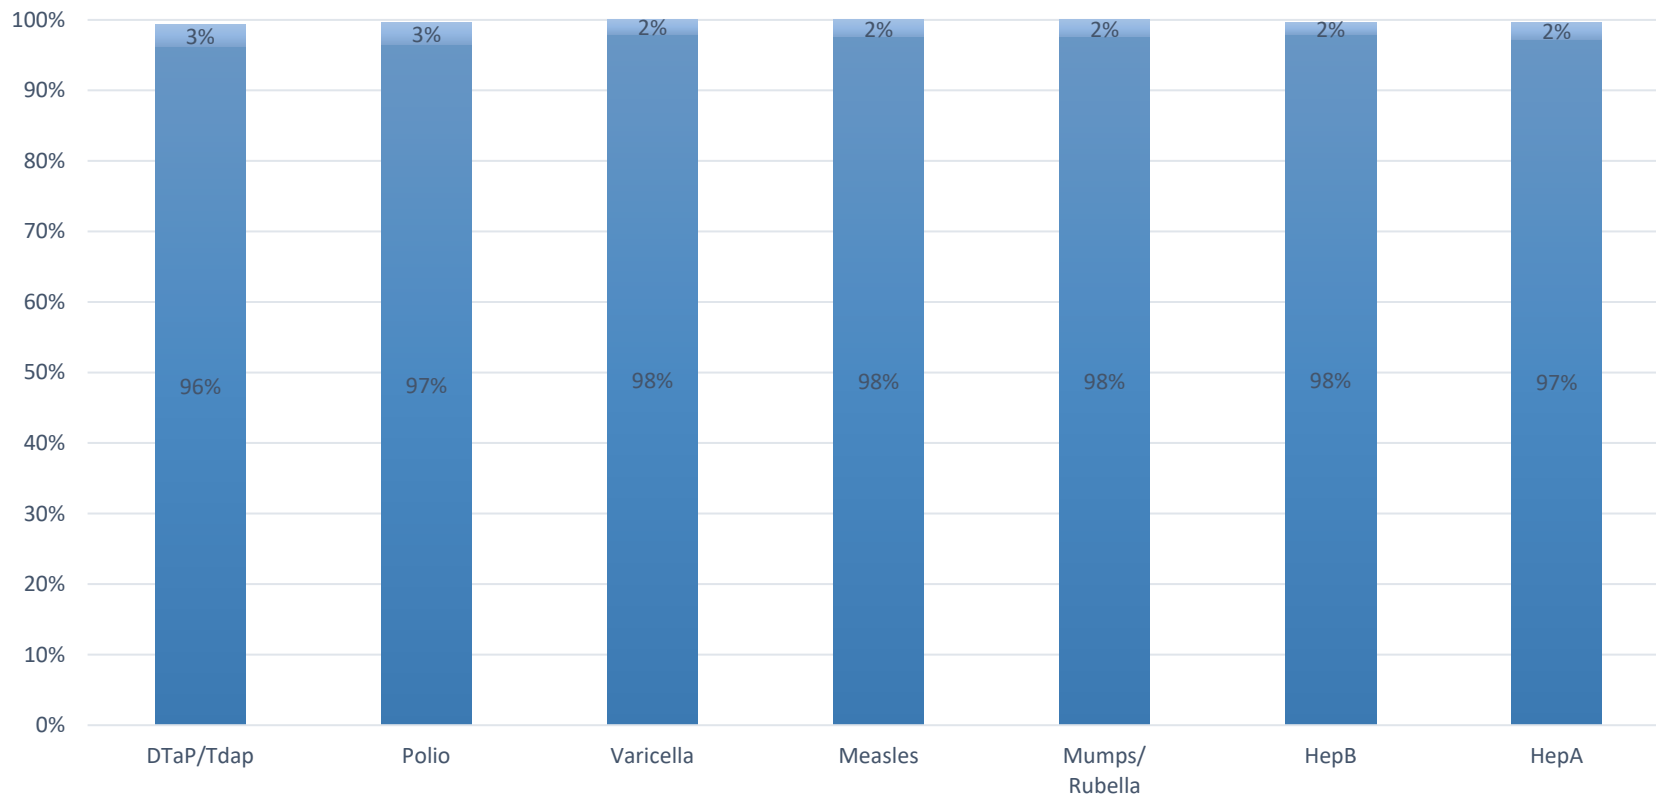

How many kids at Brush College Elementary are vaccinated: March 2022*

Number of children at the school**:
291
 Percent of children with no immunization or exemption record:
0%
 Percent of children with a medical exemption for one or more vaccine(s): **0%**

* Not all immunizations are required for all grades. These numbers may not total 100% if some children have medical exemptions, or are incomplete or in process with immunizations but do not need an exemption because they are on schedule.