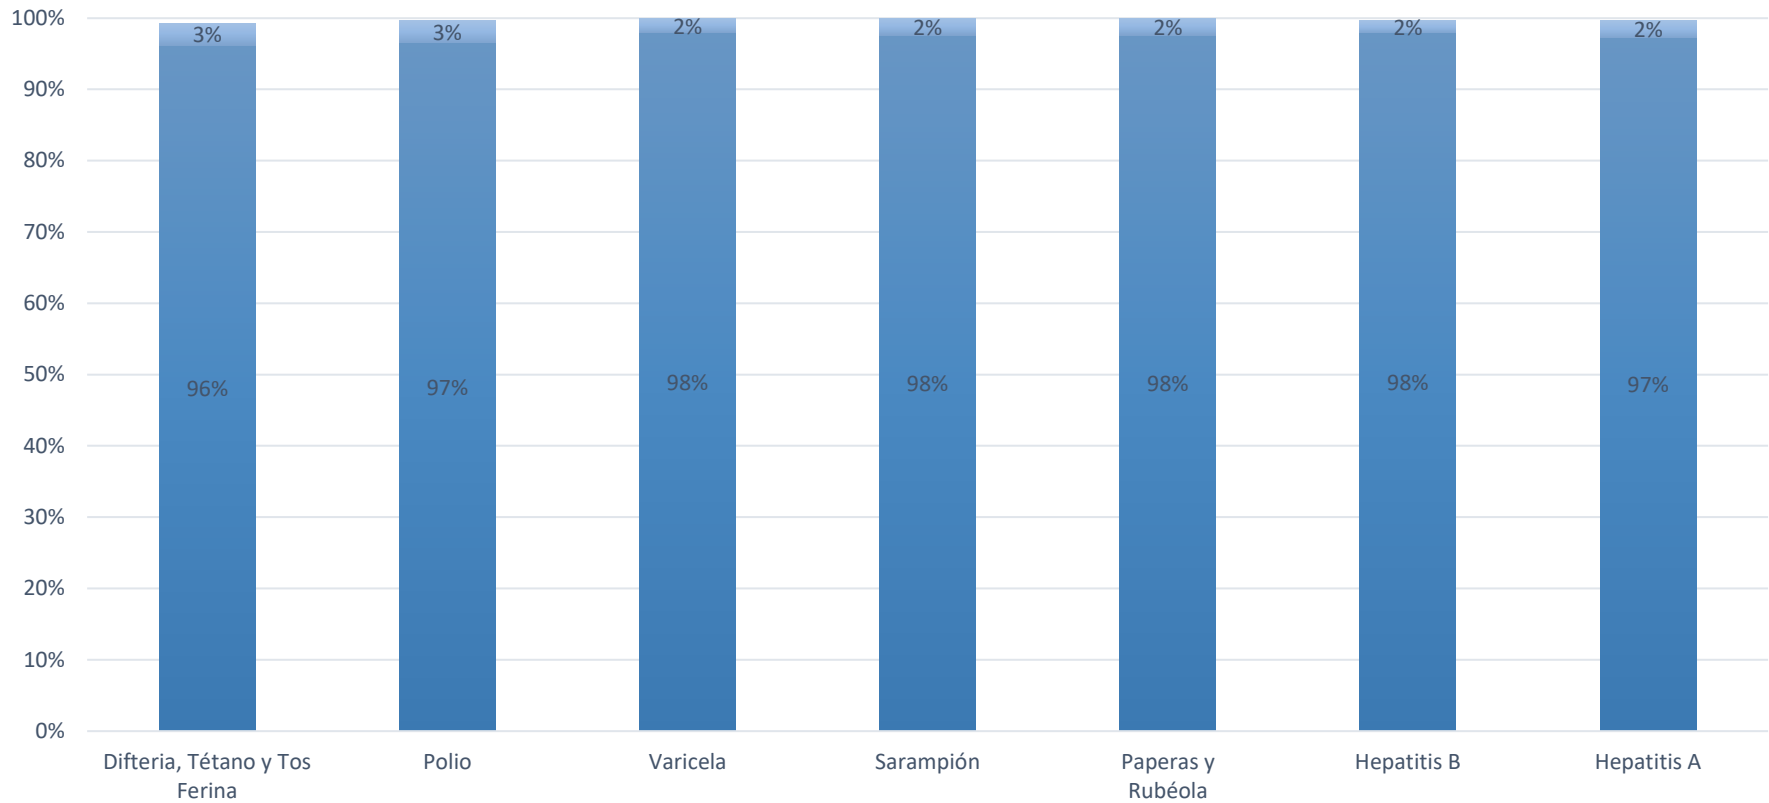

¿Cuántos niños en Brush College Elementary están vacunados?: Marzo 2022*

Número de niños en la escuela**:

291

Porcentaje de niños sin inmunizaciones o exenciones :

0%

Porcentaje de niños con una exención médica para una o más vacunas: **0%**

* No todas las vacunas son necesarias para todos los grados. Estos números no totalizan el 100% si algunos niños tienen exenciones médicas, o están incompletas, o si están en proceso de vacunación pero no necesitan una exención porque están dentro del horario.

**Hay también 0 niños matriculados a los que no se les exige que reporten vacunas debido a que sus registros están siendo seguidos por otro sitio, o asisten menos de 5 días al año.

■ % Vacunados   ■ % Exenciones no médicas