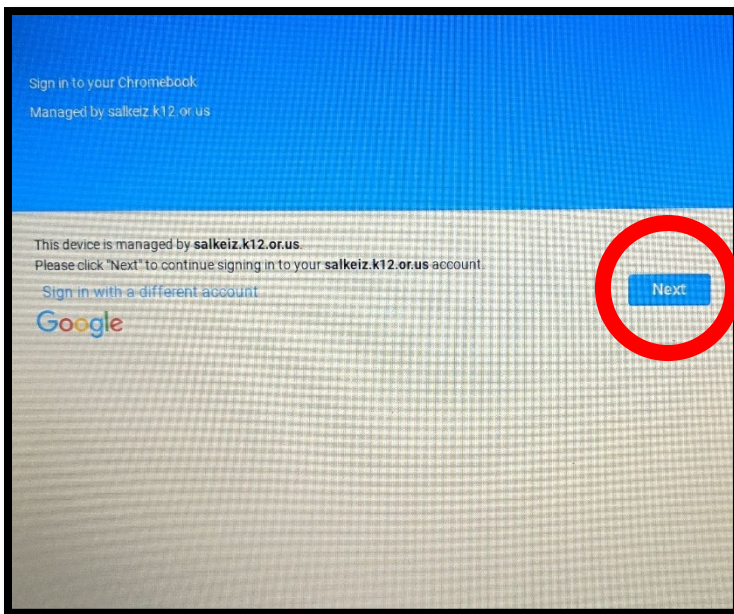

1. Kōpeļļok kamputōr Chromebook eo

2. Jiped batin eo an power eo ilo jabōntata tulōn tuanņoon in kiboot eo.

3. Jiped batin eo e kōļar blue iņ ej ba Next ilo jikriin eo.

4. Jiped ijo ej ba Log in with Active Directory