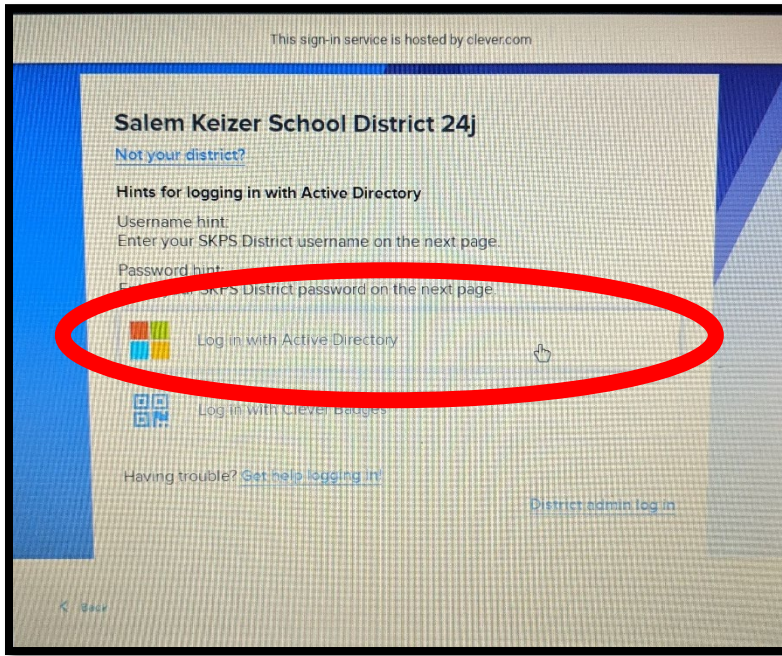

1. Kōpeļļok kamputōr Chromebook eo

2. Jiped batin eo an power eo ilo jabōntata tulōn tuanņoon in kiboot eo.

3. Jiped batin eo e kōļar blue iņ ej ba Next ilo jikriin eo.

4. Jiped ijo ej ba Log in with Active Directory

5. Je username eo: studentID@salemkeizer.org in password eo

6. Jiped kōkaļle eo an Chrome me epād ilo tulaļtata in peij eo

7. Ilo ijo jikin atōreej eo me ej pād tulōñtata, kālet folder eo ej ba salkeiz.k12.or.us bookmarks in jiped men eo ej ba Clever