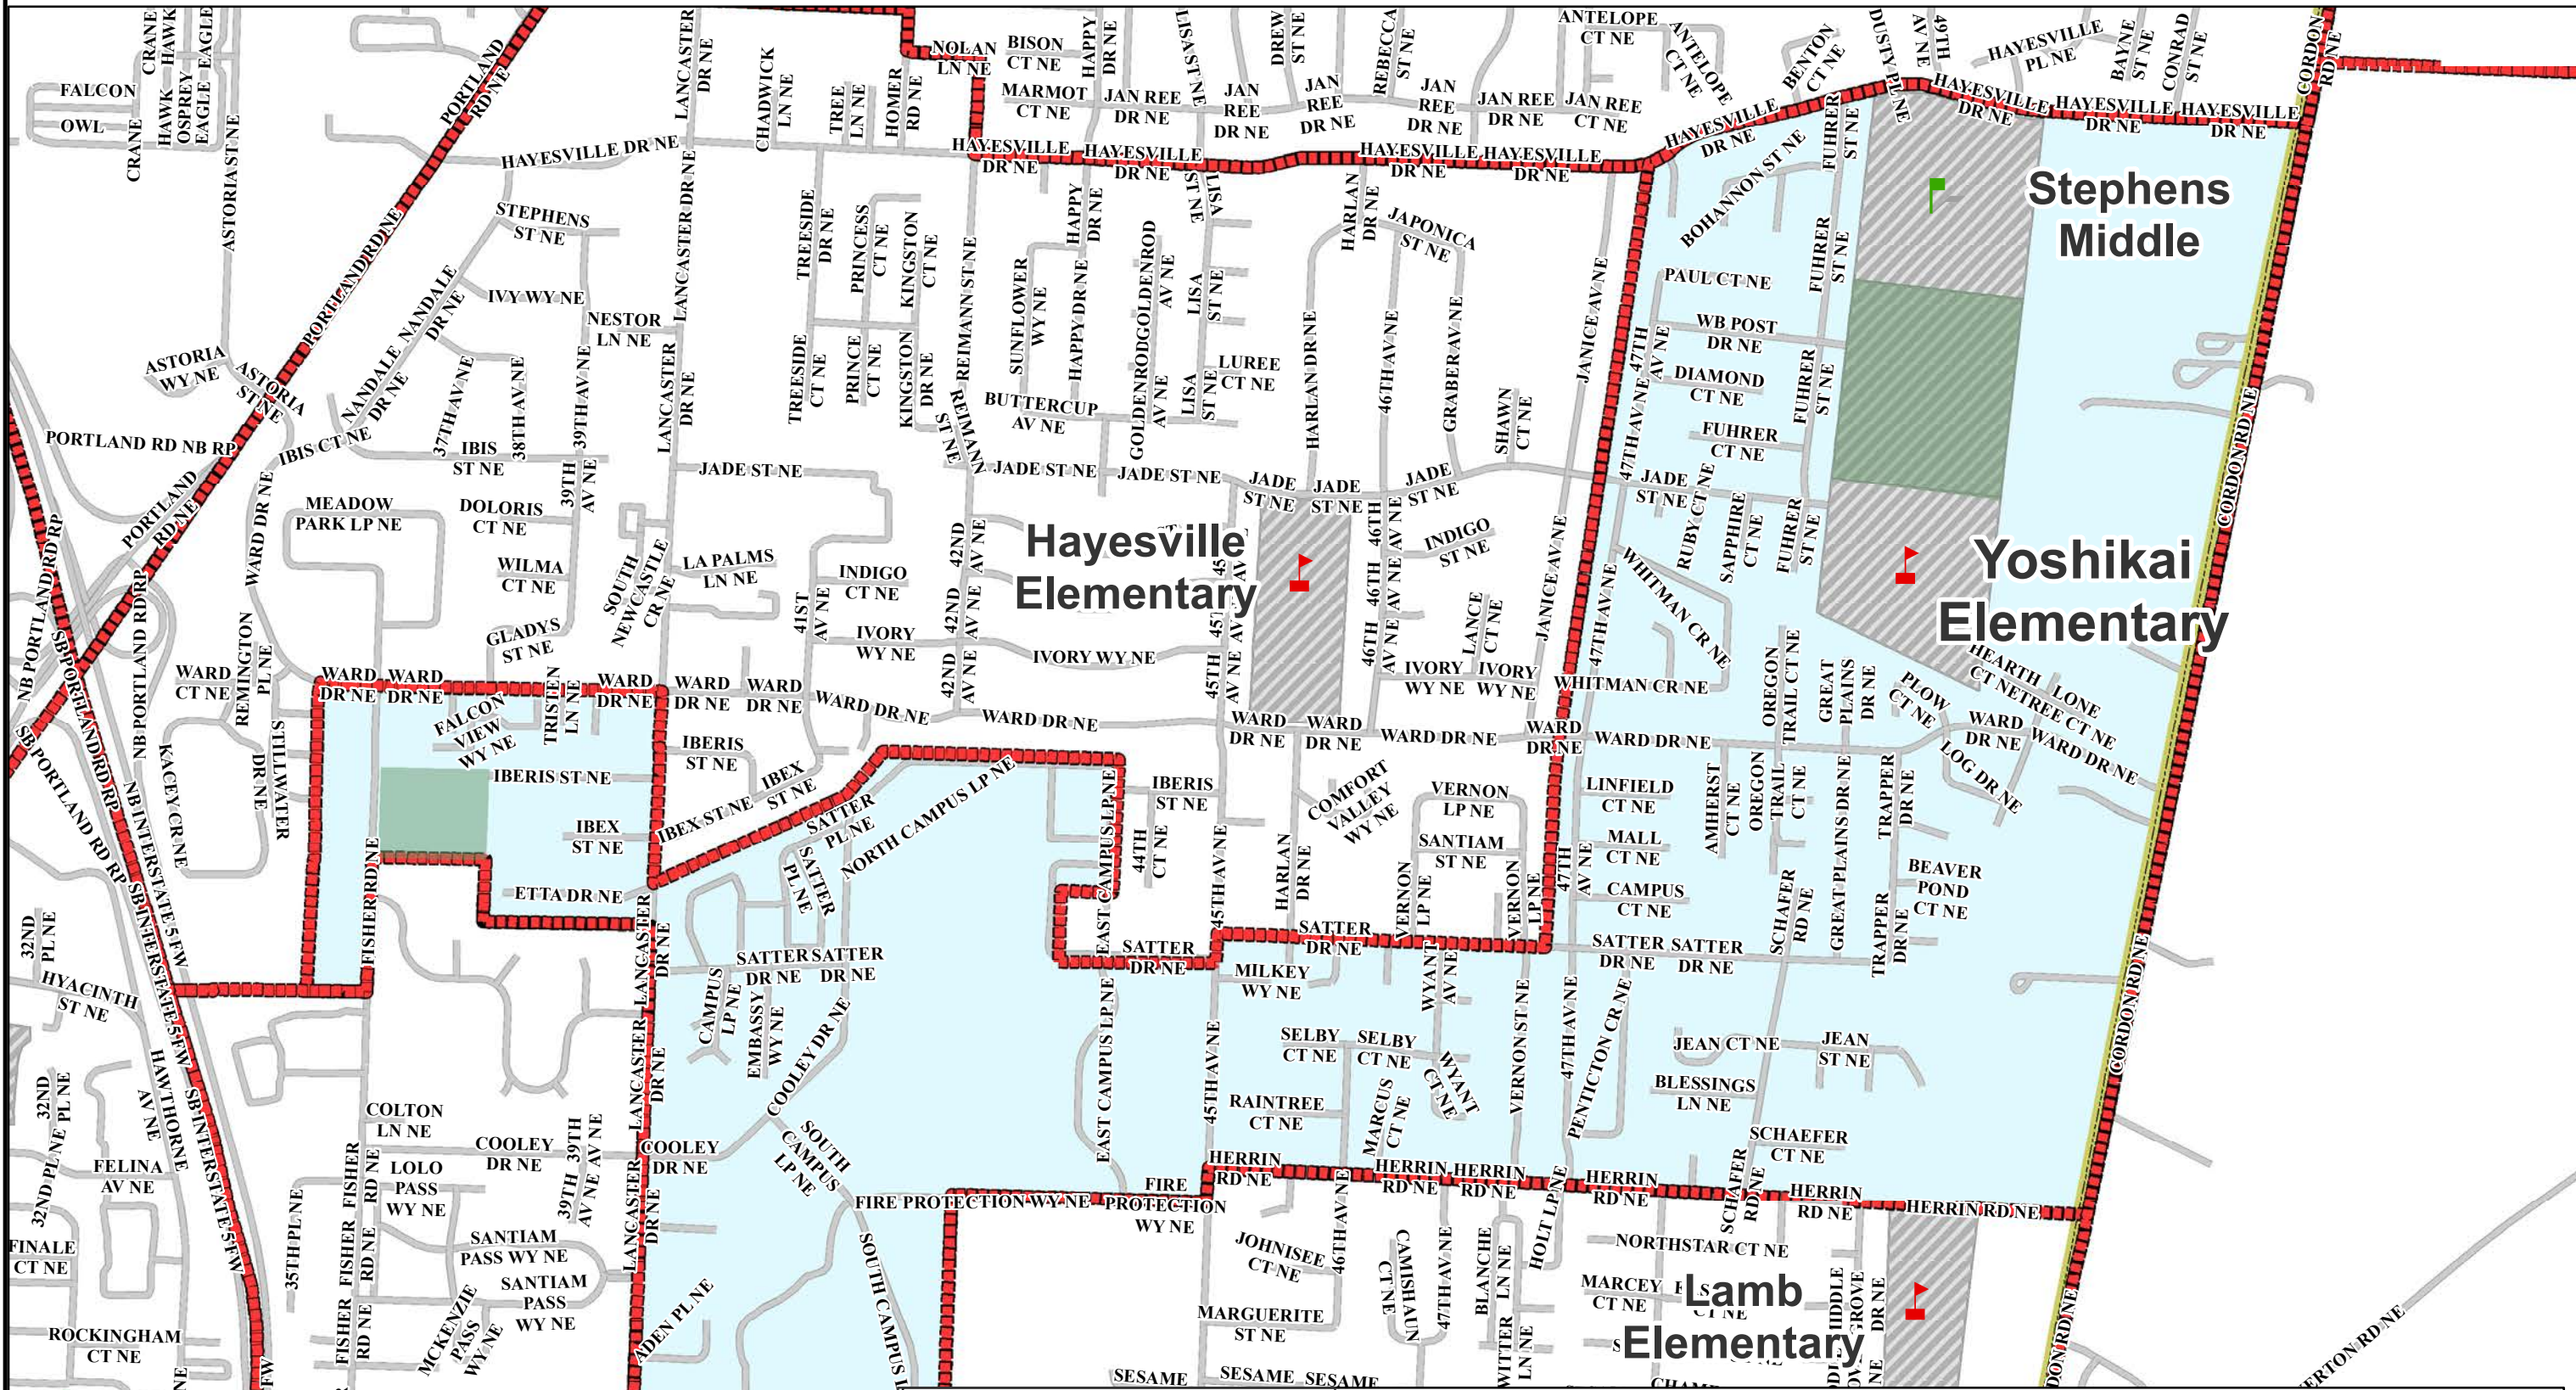

Yoshikai Elementary School

Salem-Keizer Public Schools

	School attendance area boundary line		Elementary School
	UGB		Middle School
	Streets		High School
	School Site		Alternative School
	Parks		Program Site

To find school-of-assignment based on student's home address, visit:
<https://busfinder.salkeiz.k12.or.us/elinkrp/Students/BasicTransBoundarySearch.aspx>

 Mid-Willamette Valley Council of Governments <i>Getting things done together!</i>	
Map Date	06/27/19
Author	JCT
Boundaries_2019-20	