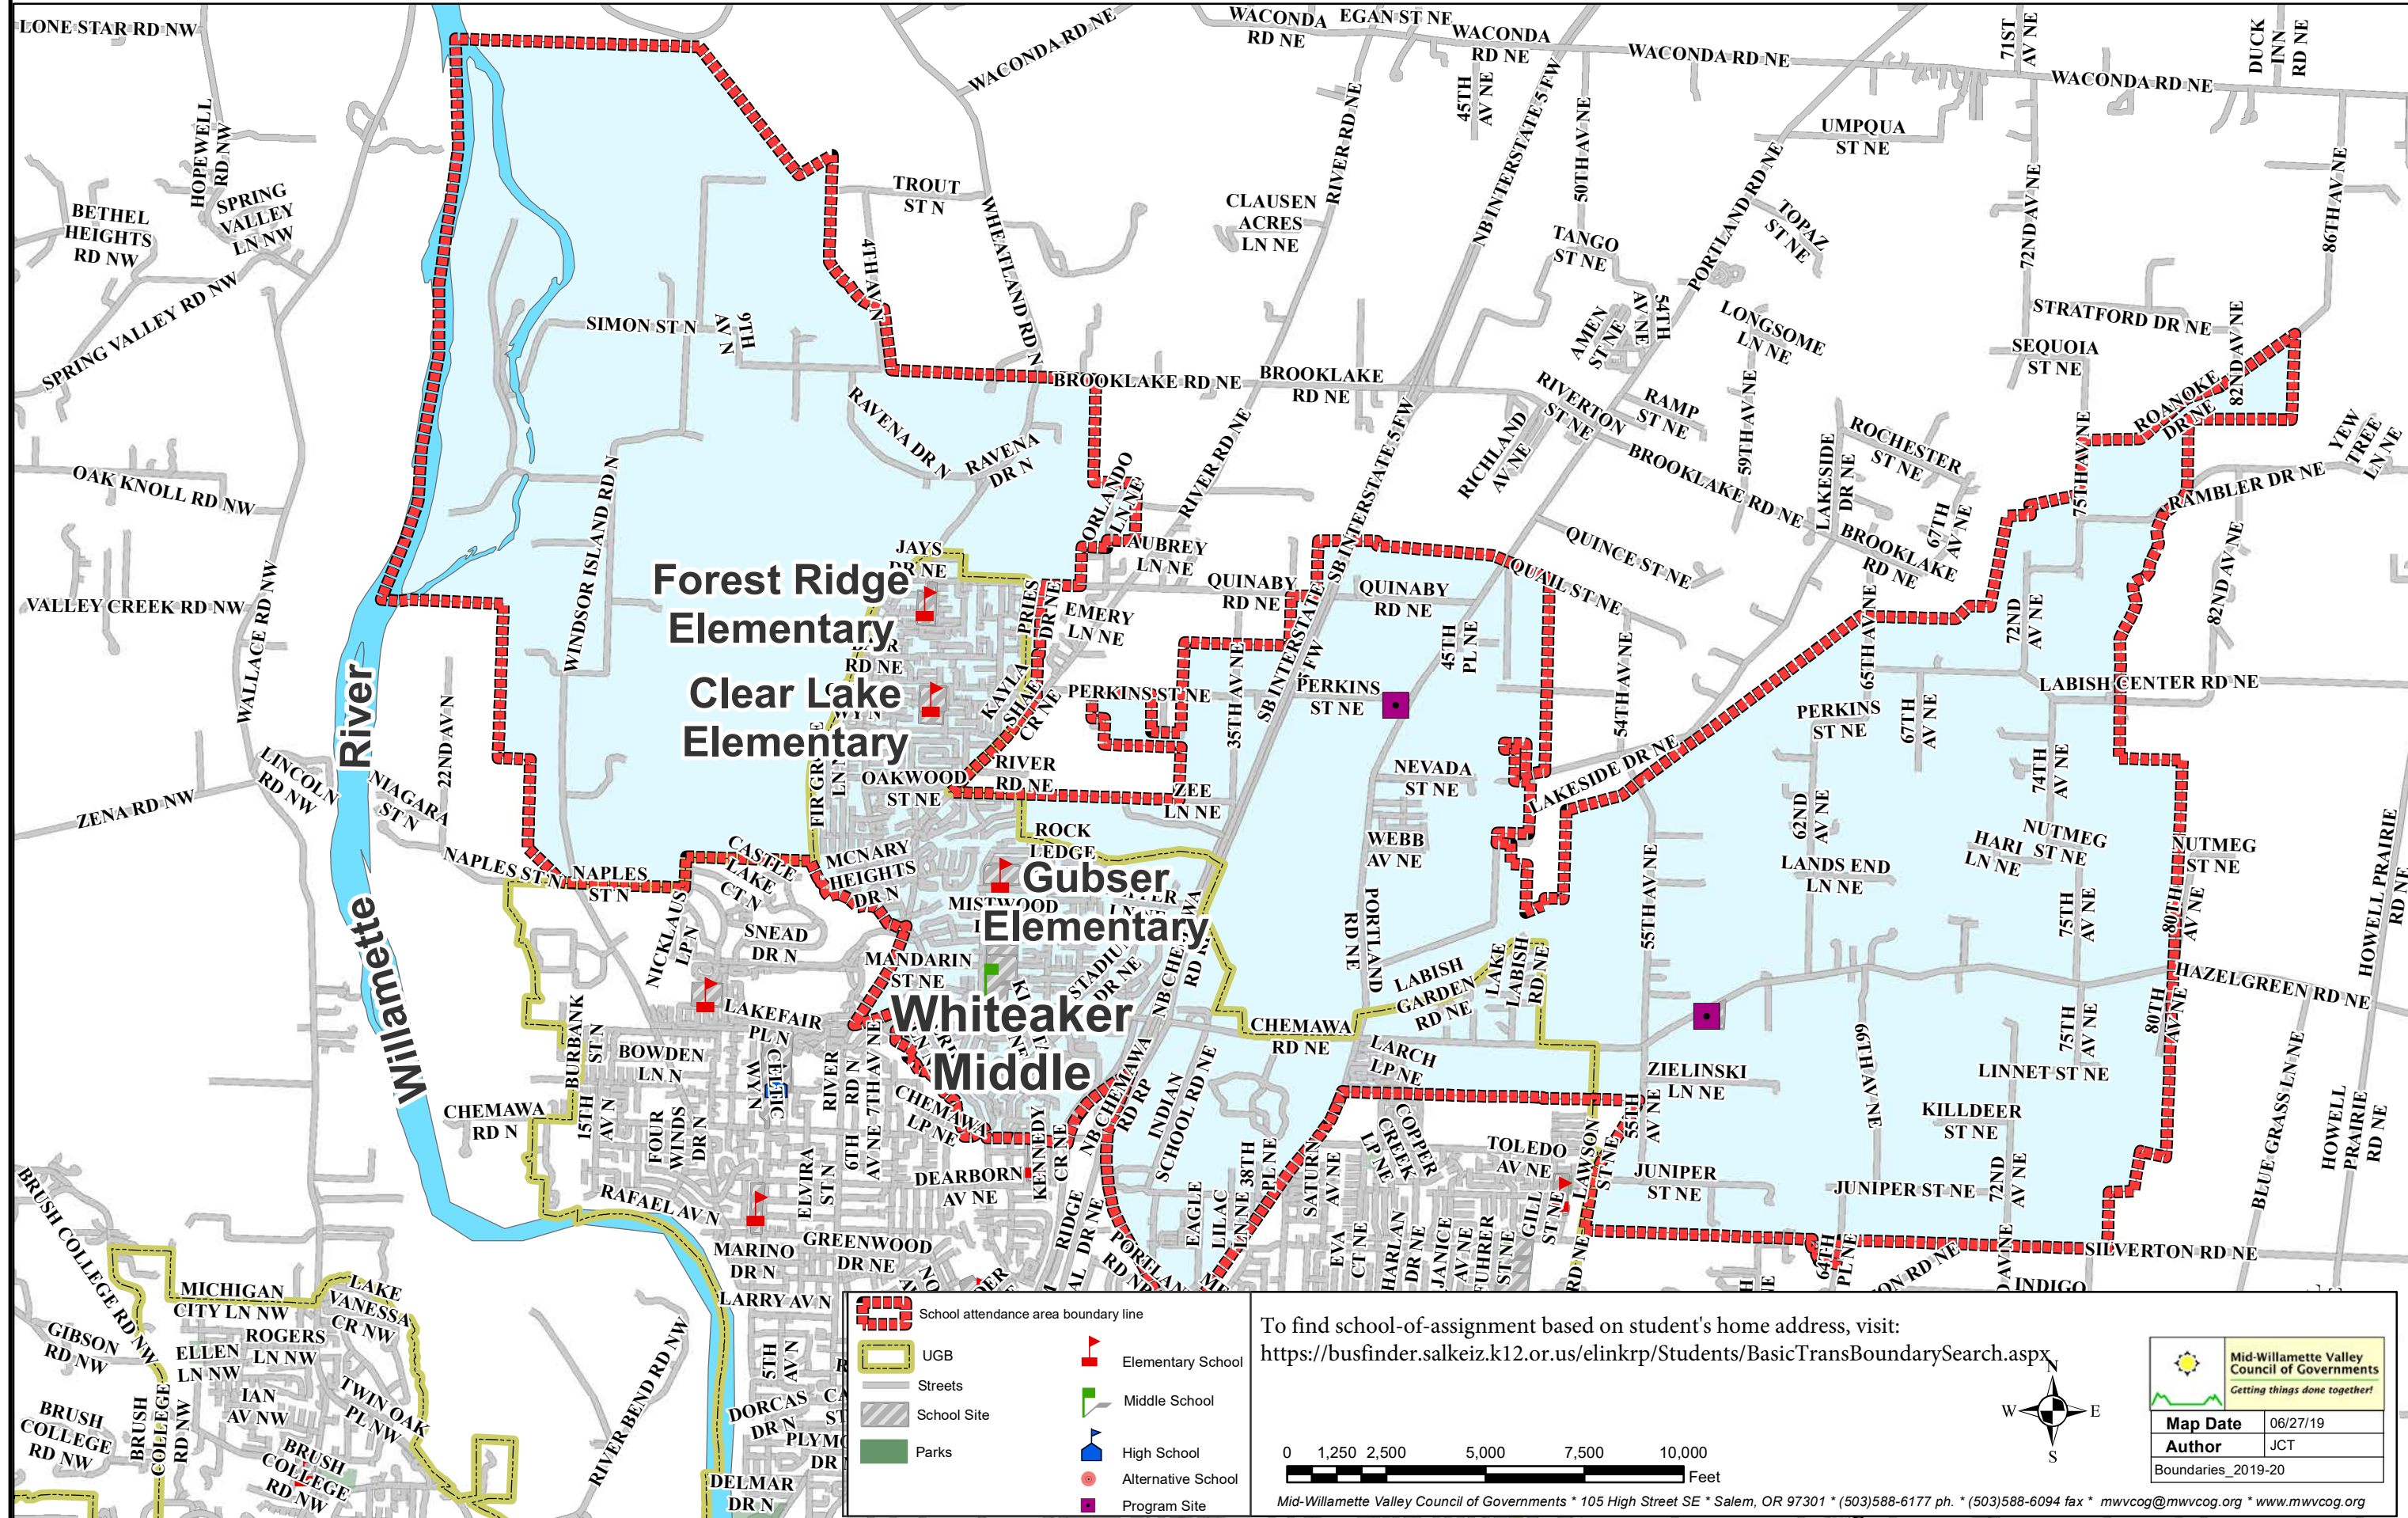

Whiteaker Middle School

Salem-Keizer Public Schools

- School attendance area boundary line
- UGB
- Streets
- School Site
- Parks
- Elementary School
- Middle School
- High School
- Alternative School
- Program Site

To find school-of-assignment based on student's home address, visit:
<https://busfinder.salkeiz.k12.or.us/elinkrp/Students/BasicTransBoundarySearch.aspx>

 Mid-Willamette Valley Council of Governments <i>Getting things done together!</i>	
Map Date	06/27/19
Author	JCT
Boundaries_2019-20	