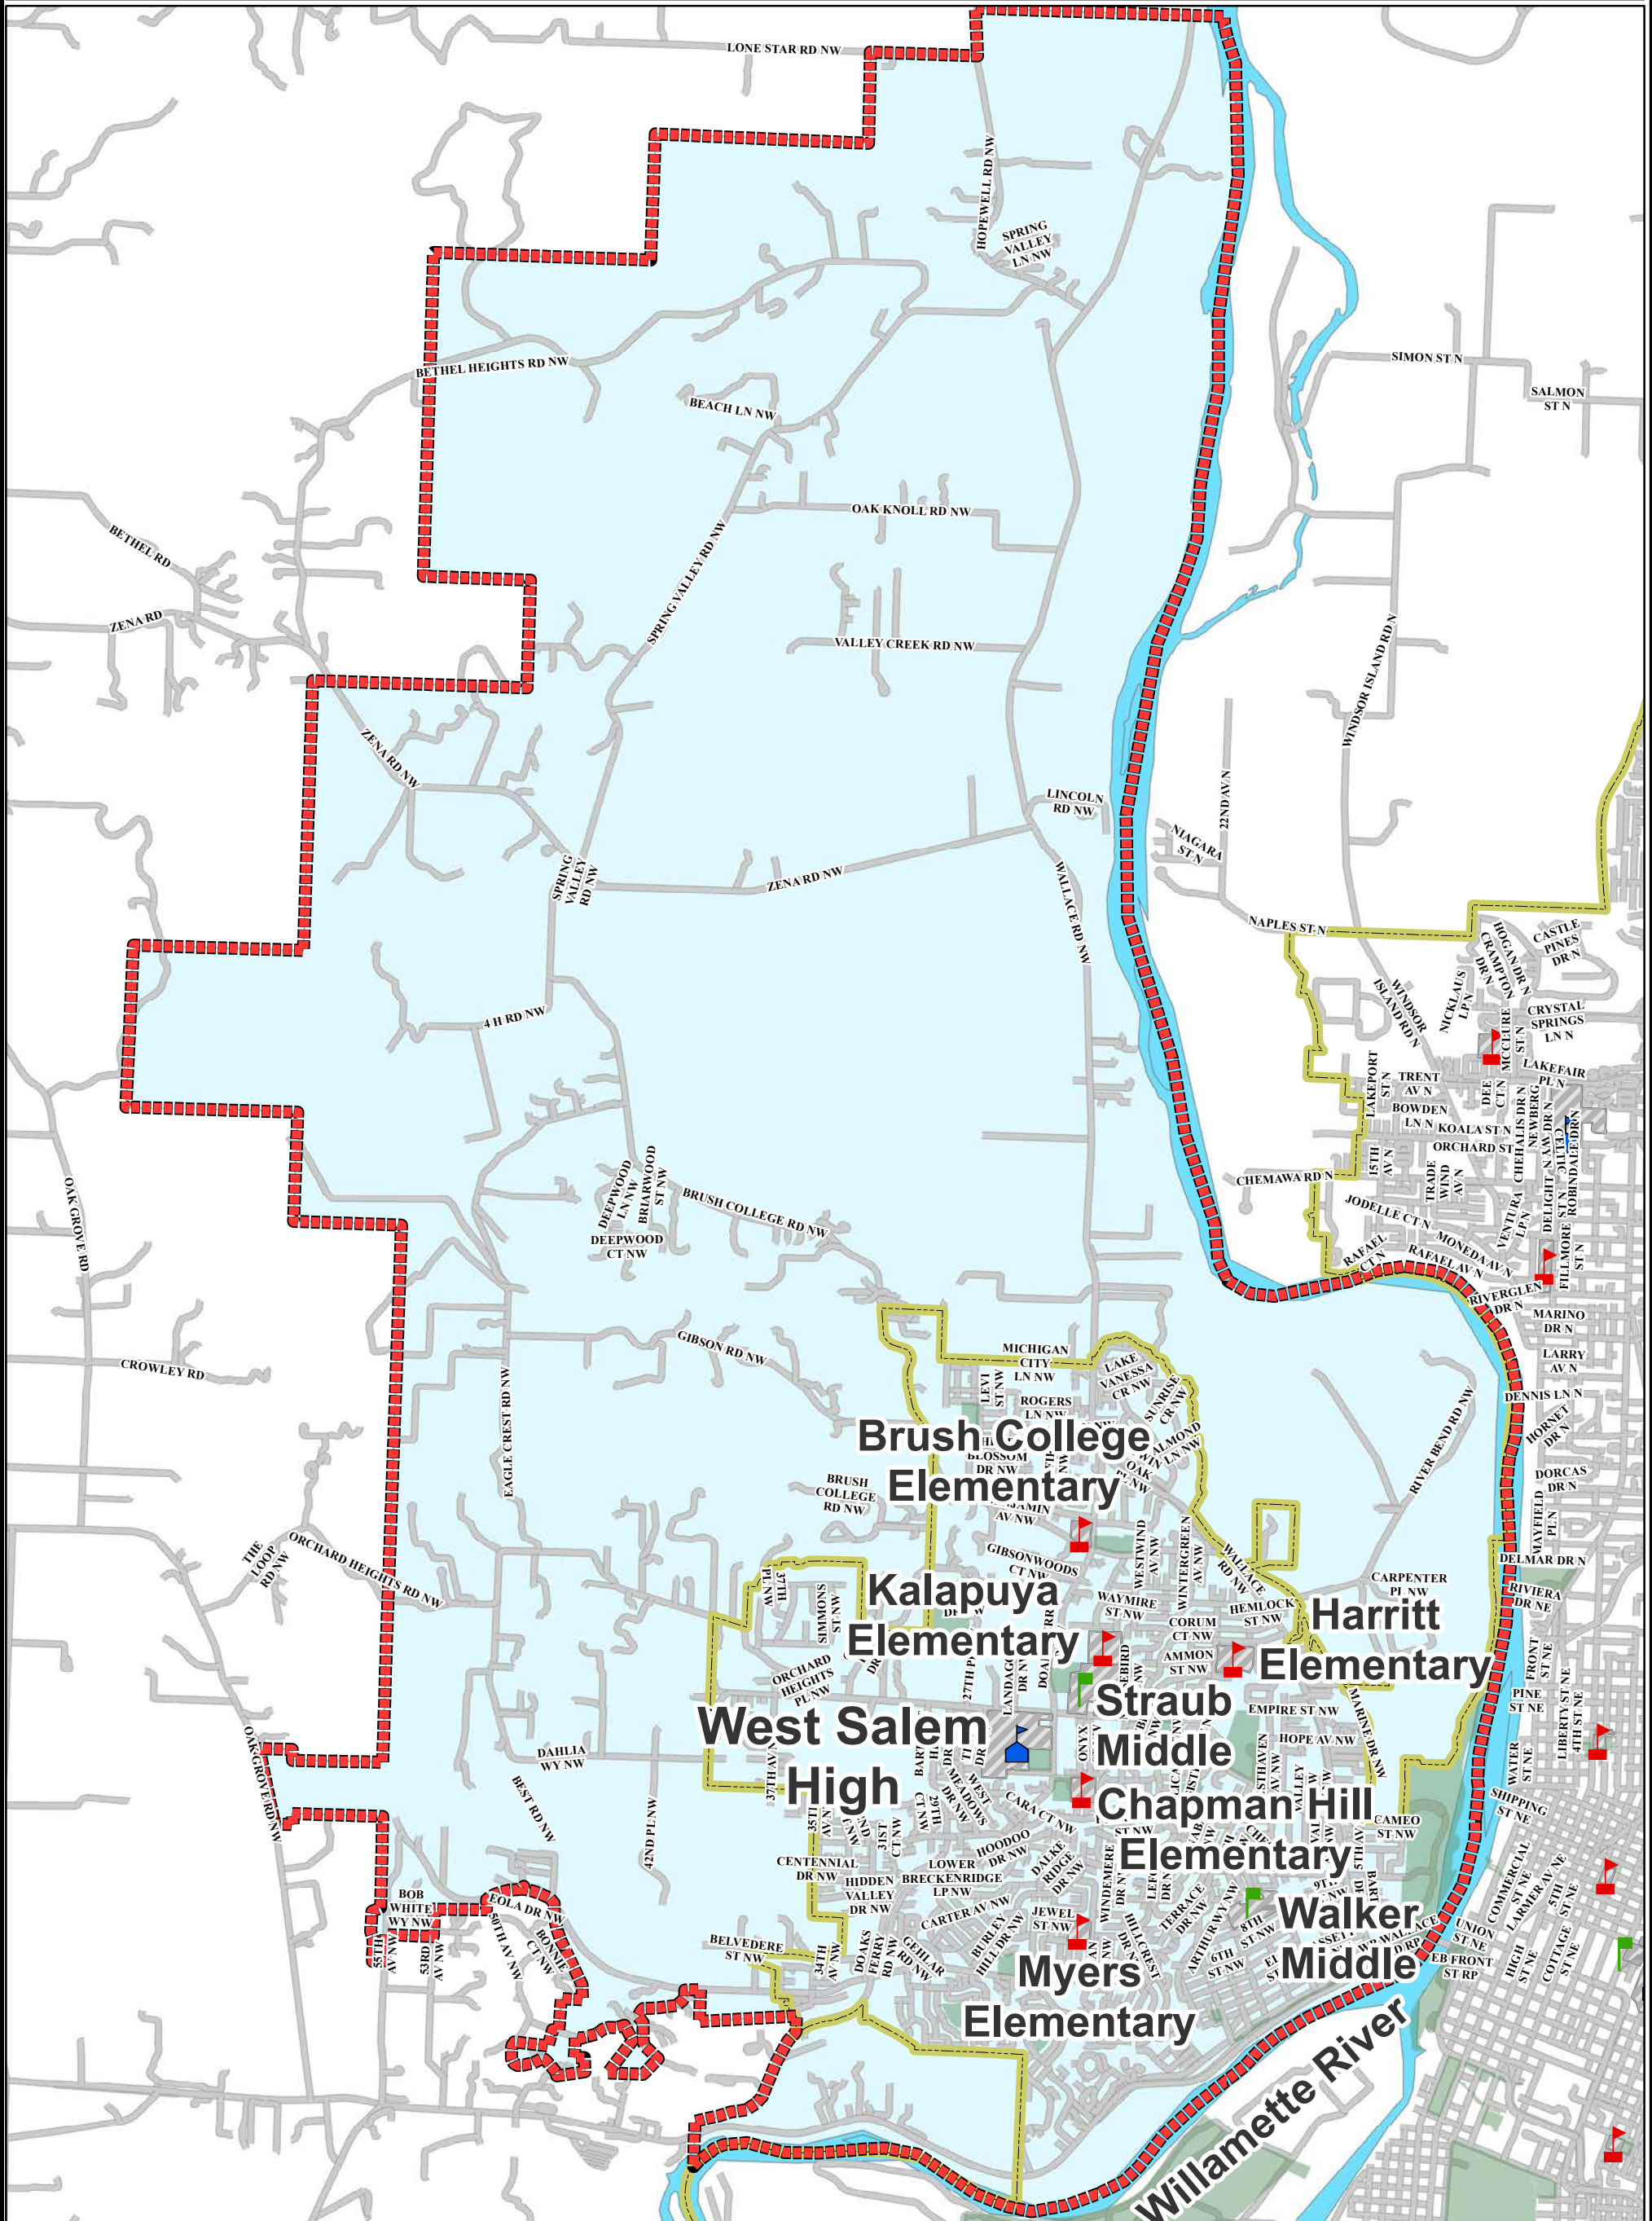

West Salem High School

Salem-Keizer Public Schools

-  School attendance area boundary line
-  UGB
-  Streets
-  School Site
-  Parks
-  Elementary School
-  Middle School
-  High School
-  Alternative School
- Program Site

To find school-of-assignment based on student's home address, visit:
<https://busfinder.salkeiz.k12.or.us/elinkrp/Students/BasicTransBoundarySearch.aspx>

Mid-Willamette Valley Council of Governments
Getting things done together!

Map Date	06/27/20
Author	JCT
Boundaries_2020-21	