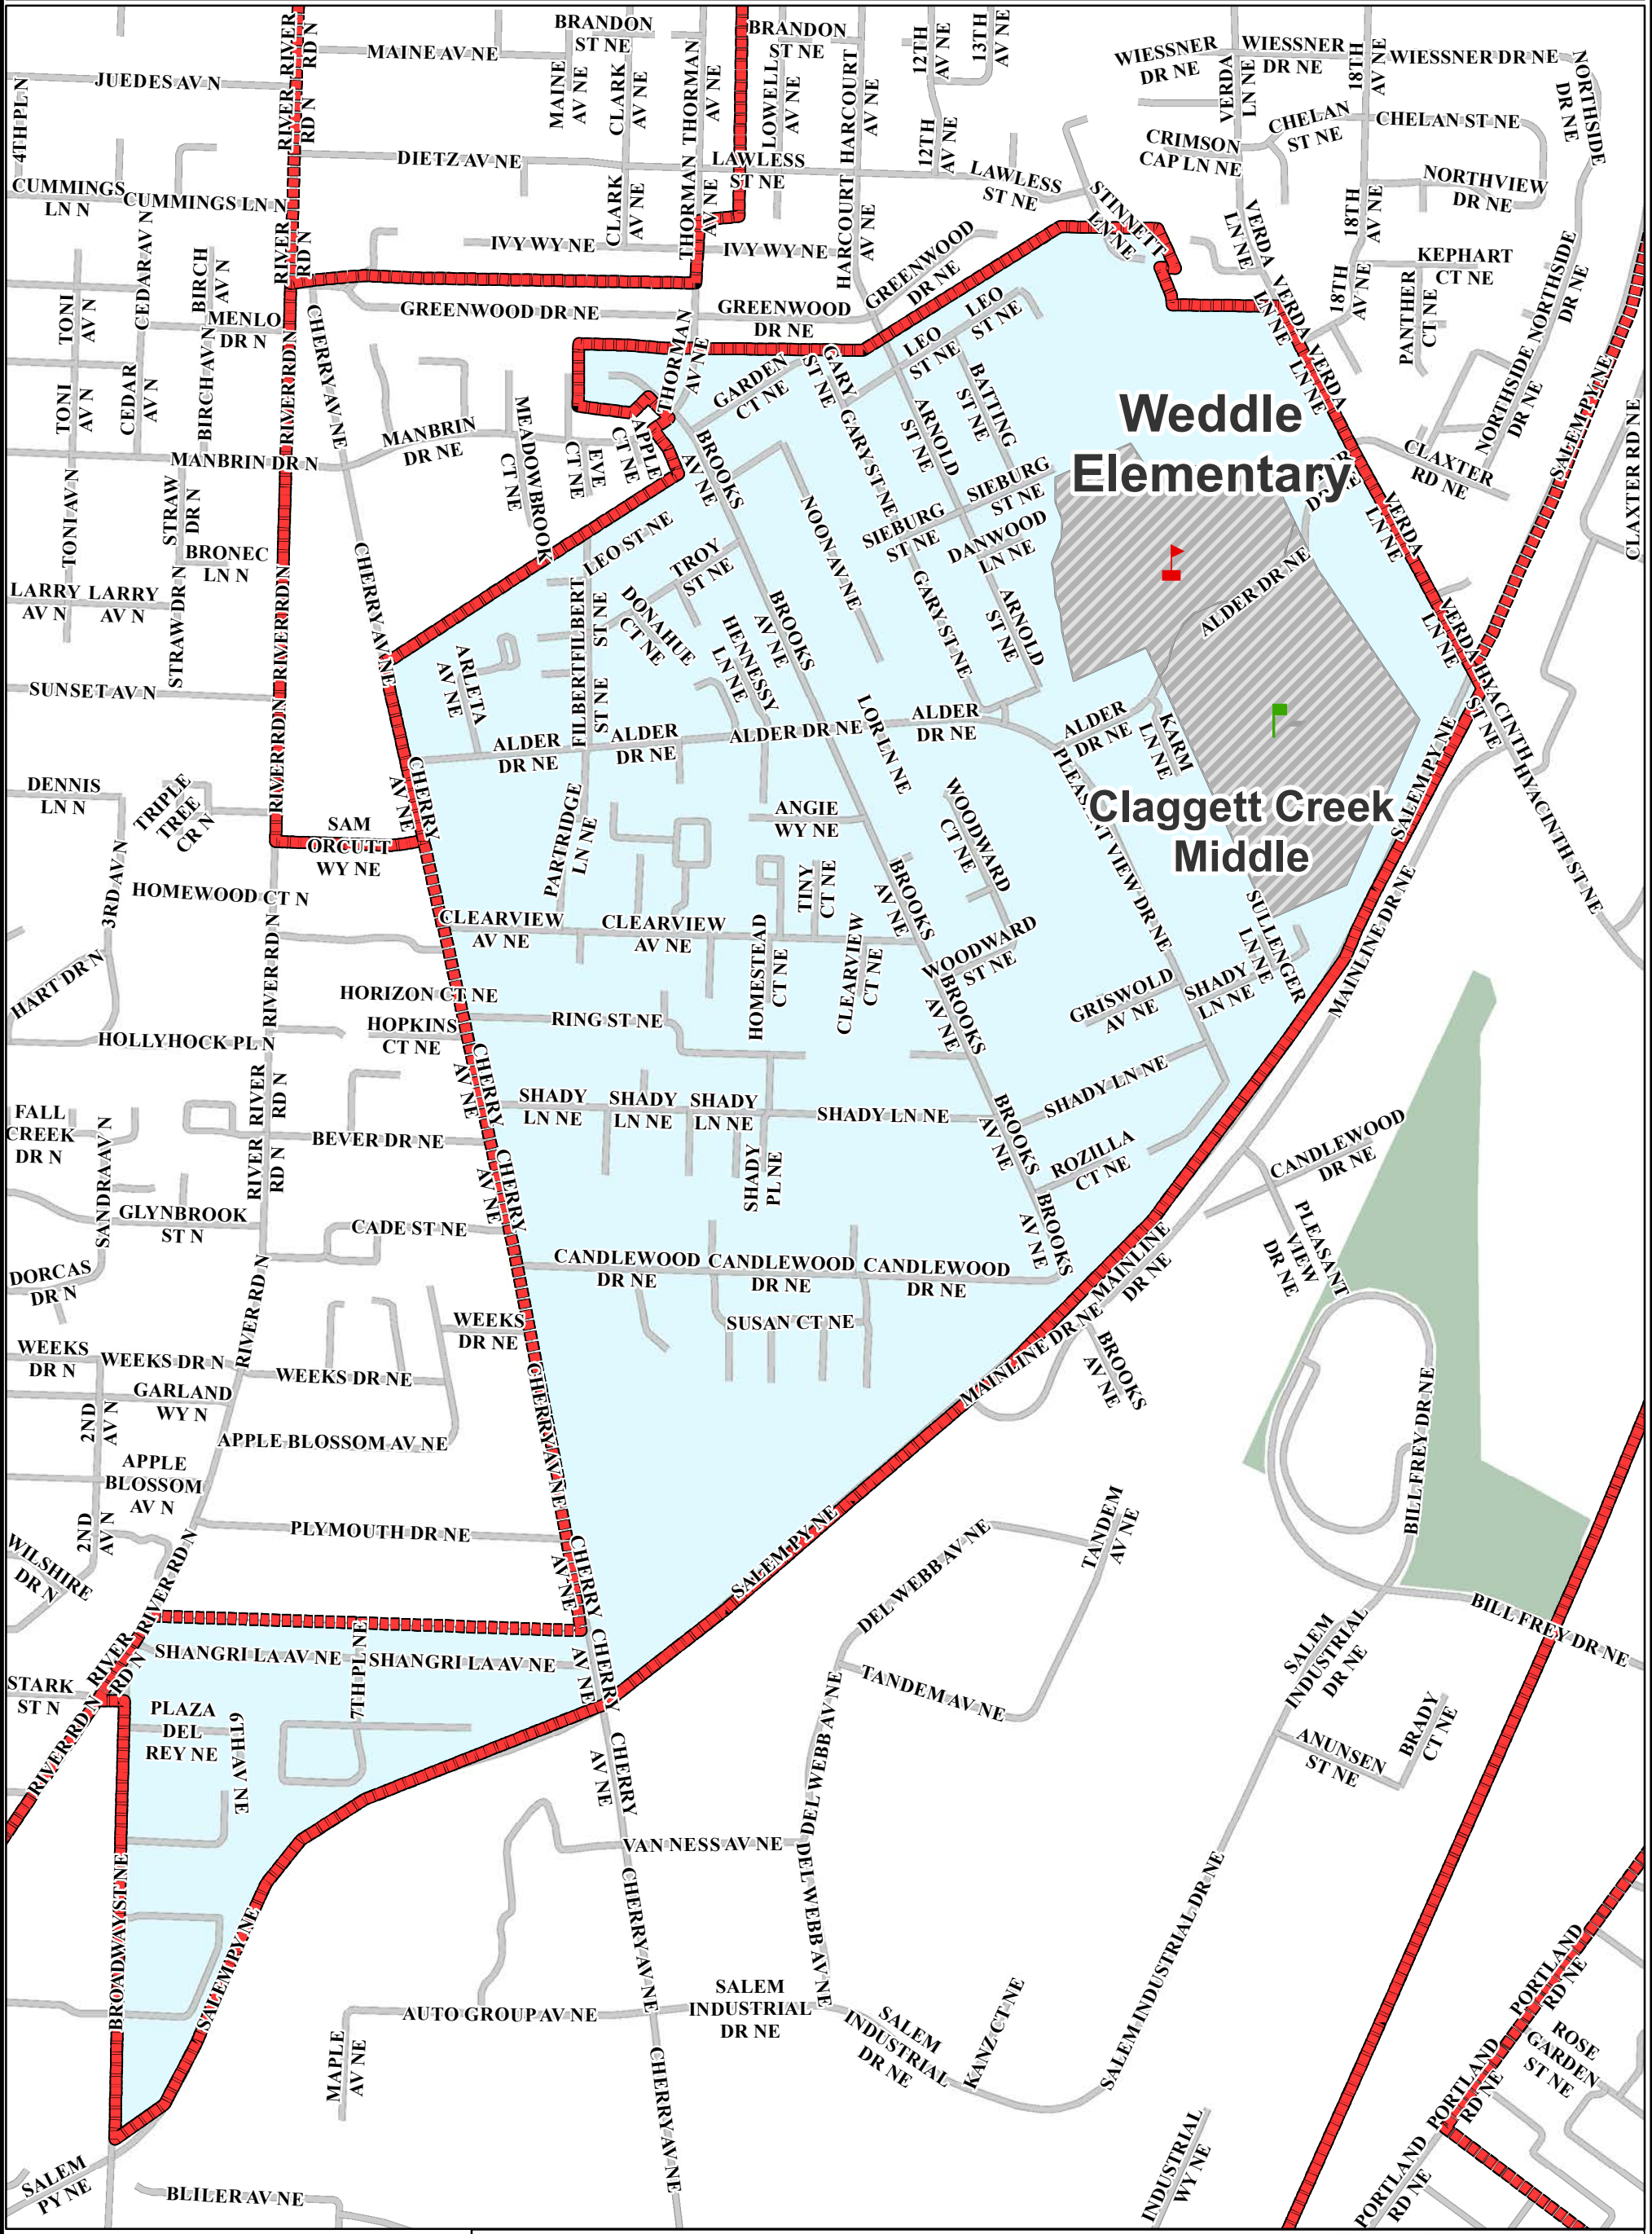

Weddle Elementary School

Salem-Keizer Public Schools

	School attendance area boundary line		Elementary School
	UGB		Middle School
	Streets		High School
	School Site		Alternative School
	Parks		Program Site

To find school-of-assignment based on student's home address, visit:
<https://busfinder.salkeiz.k12.or.us/elinkrp/Students/BasicTransBoundarySearch.aspx>

 Mid-Willamette Valley Council of Governments <i>Getting things done together!</i>	
Map Date	06/27/19
Author	JCT
Boundaries_2019-20	