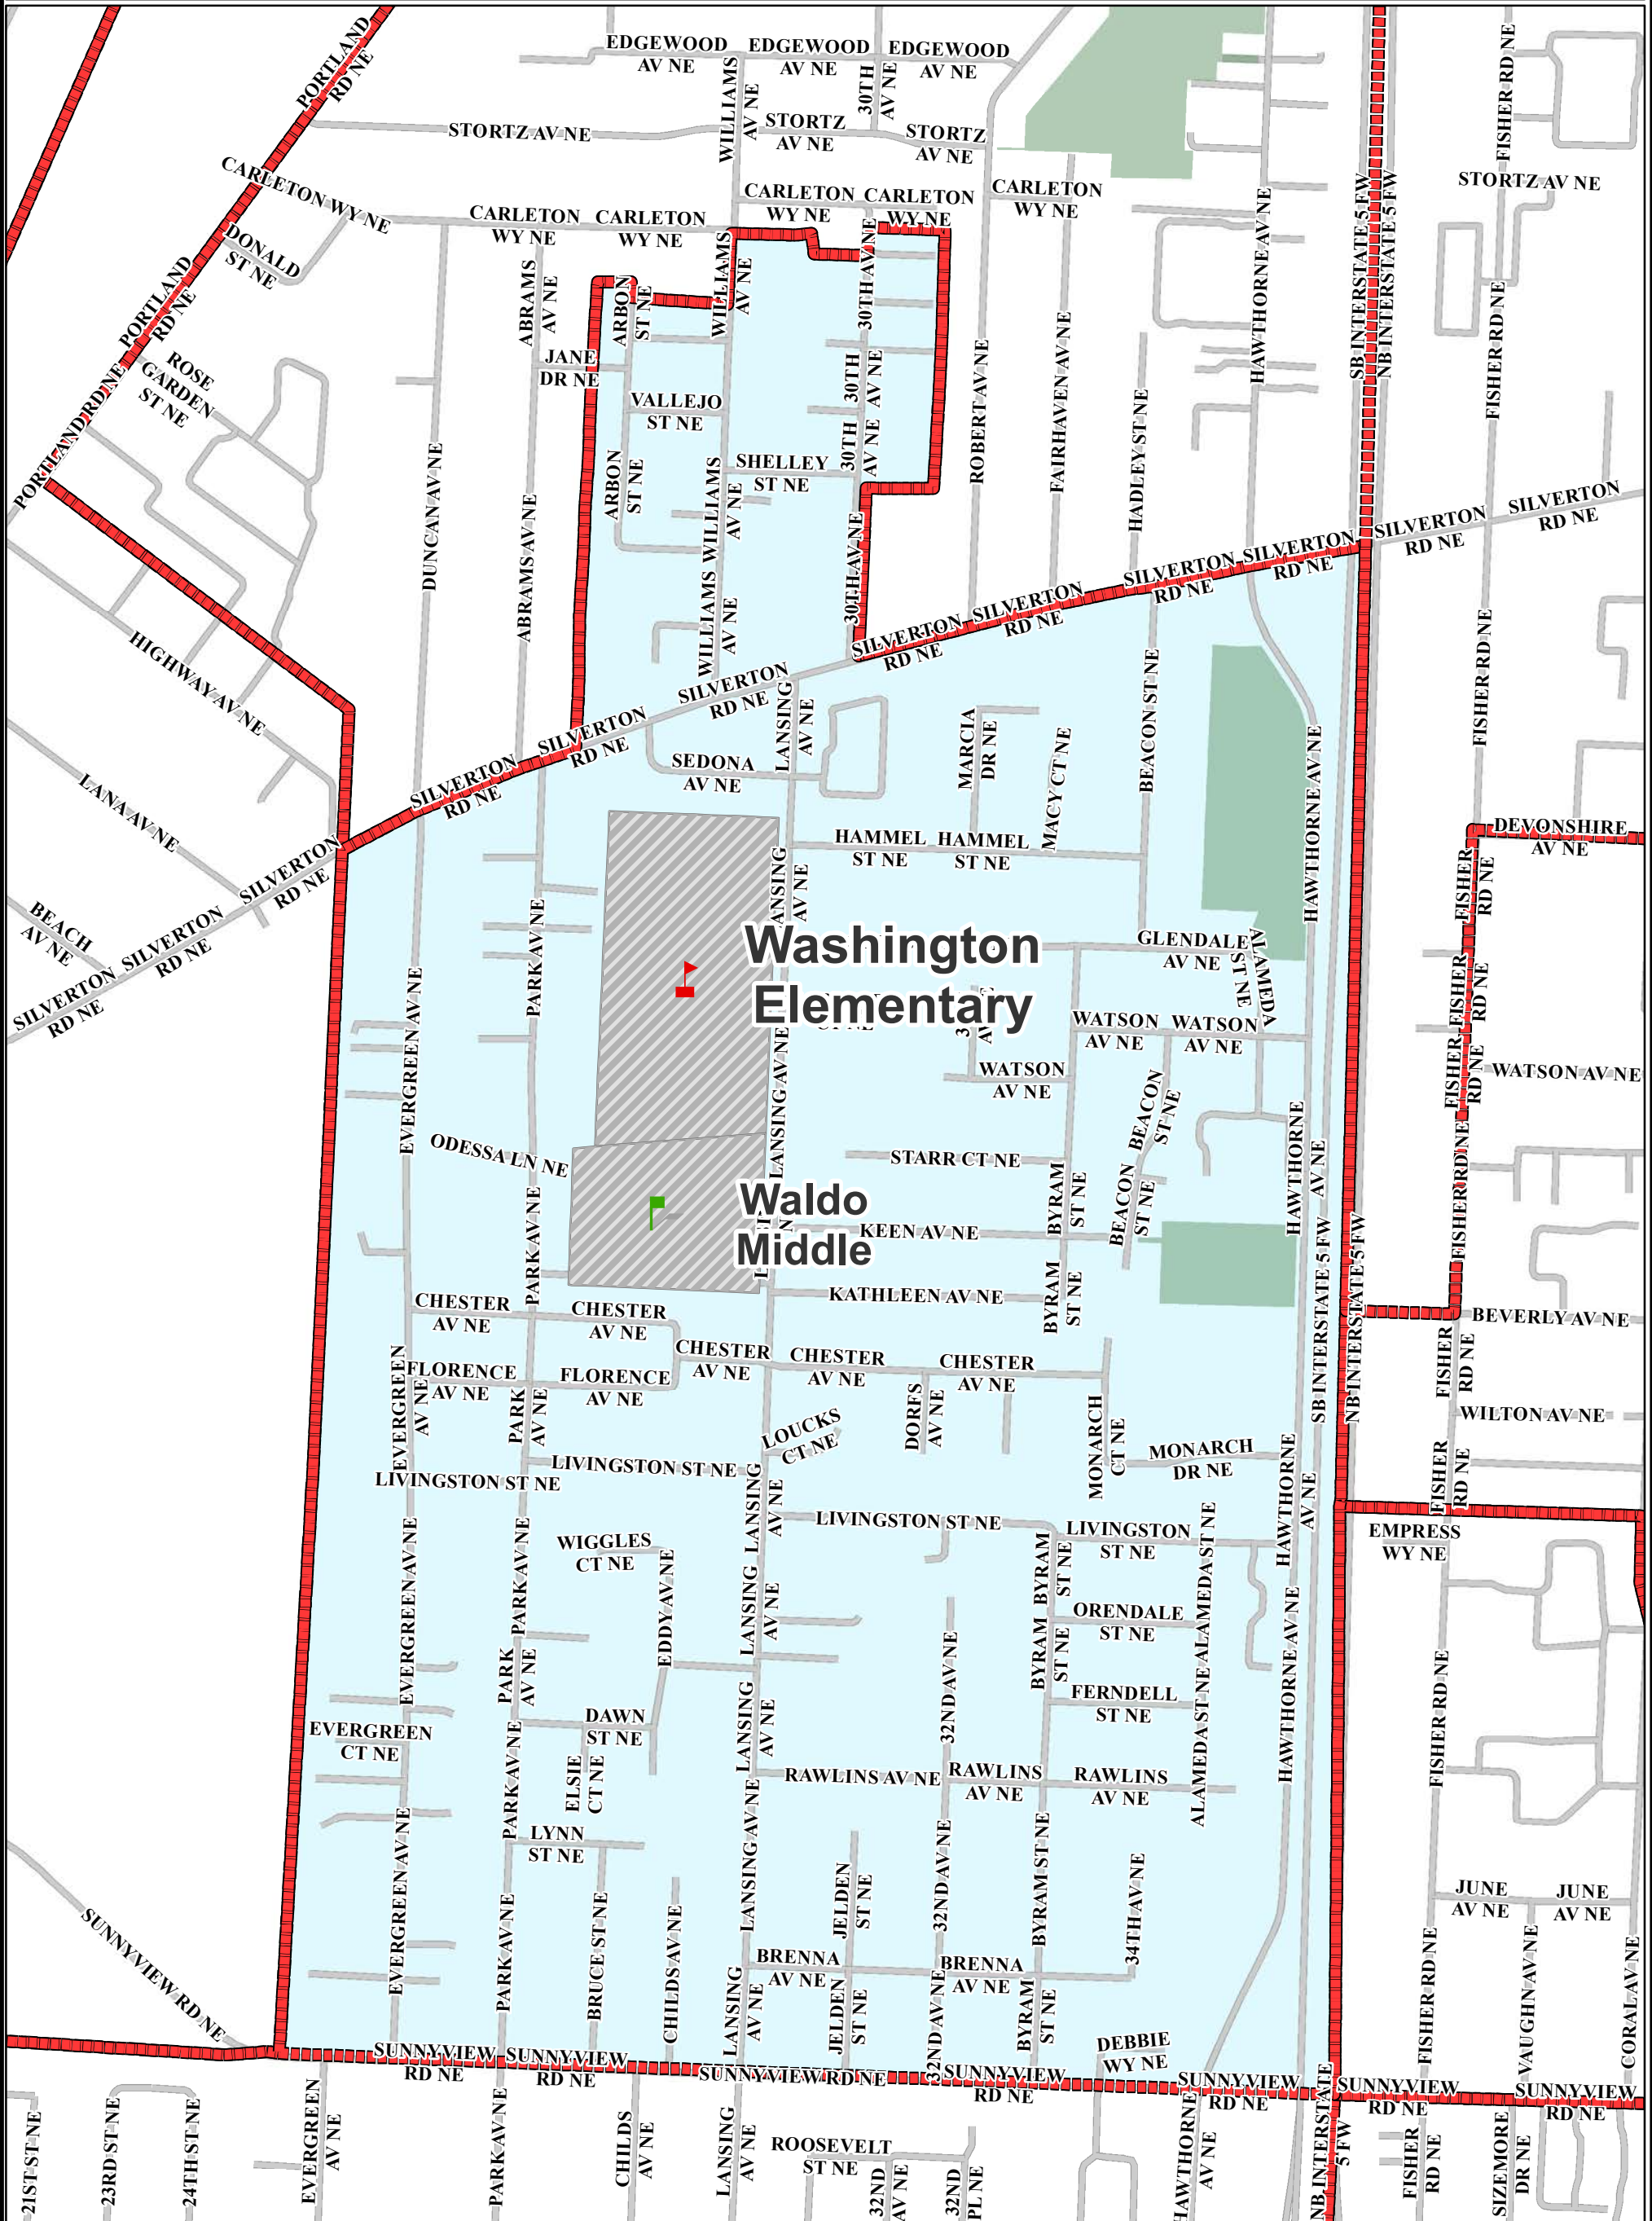

Washington Elementary School

Salem-Keizer Public Schools

-  School attendance area boundary line
-  UGB
-  Streets
-  School Site
-  Parks
-  Elementary School
-  Middle School
-  High School
-  Alternative School
- Program Site

To find school-of-assignment based on student's home address, visit:
<https://busfinder.salkeiz.k12.or.us/elinkrp/Students/BasicTransBoundarySearch.aspx>

Mid-Willamette Valley Council of Governments
Getting things done together!

Map Date	06/27/19
Author	JCT
Boundaries_2019-20	