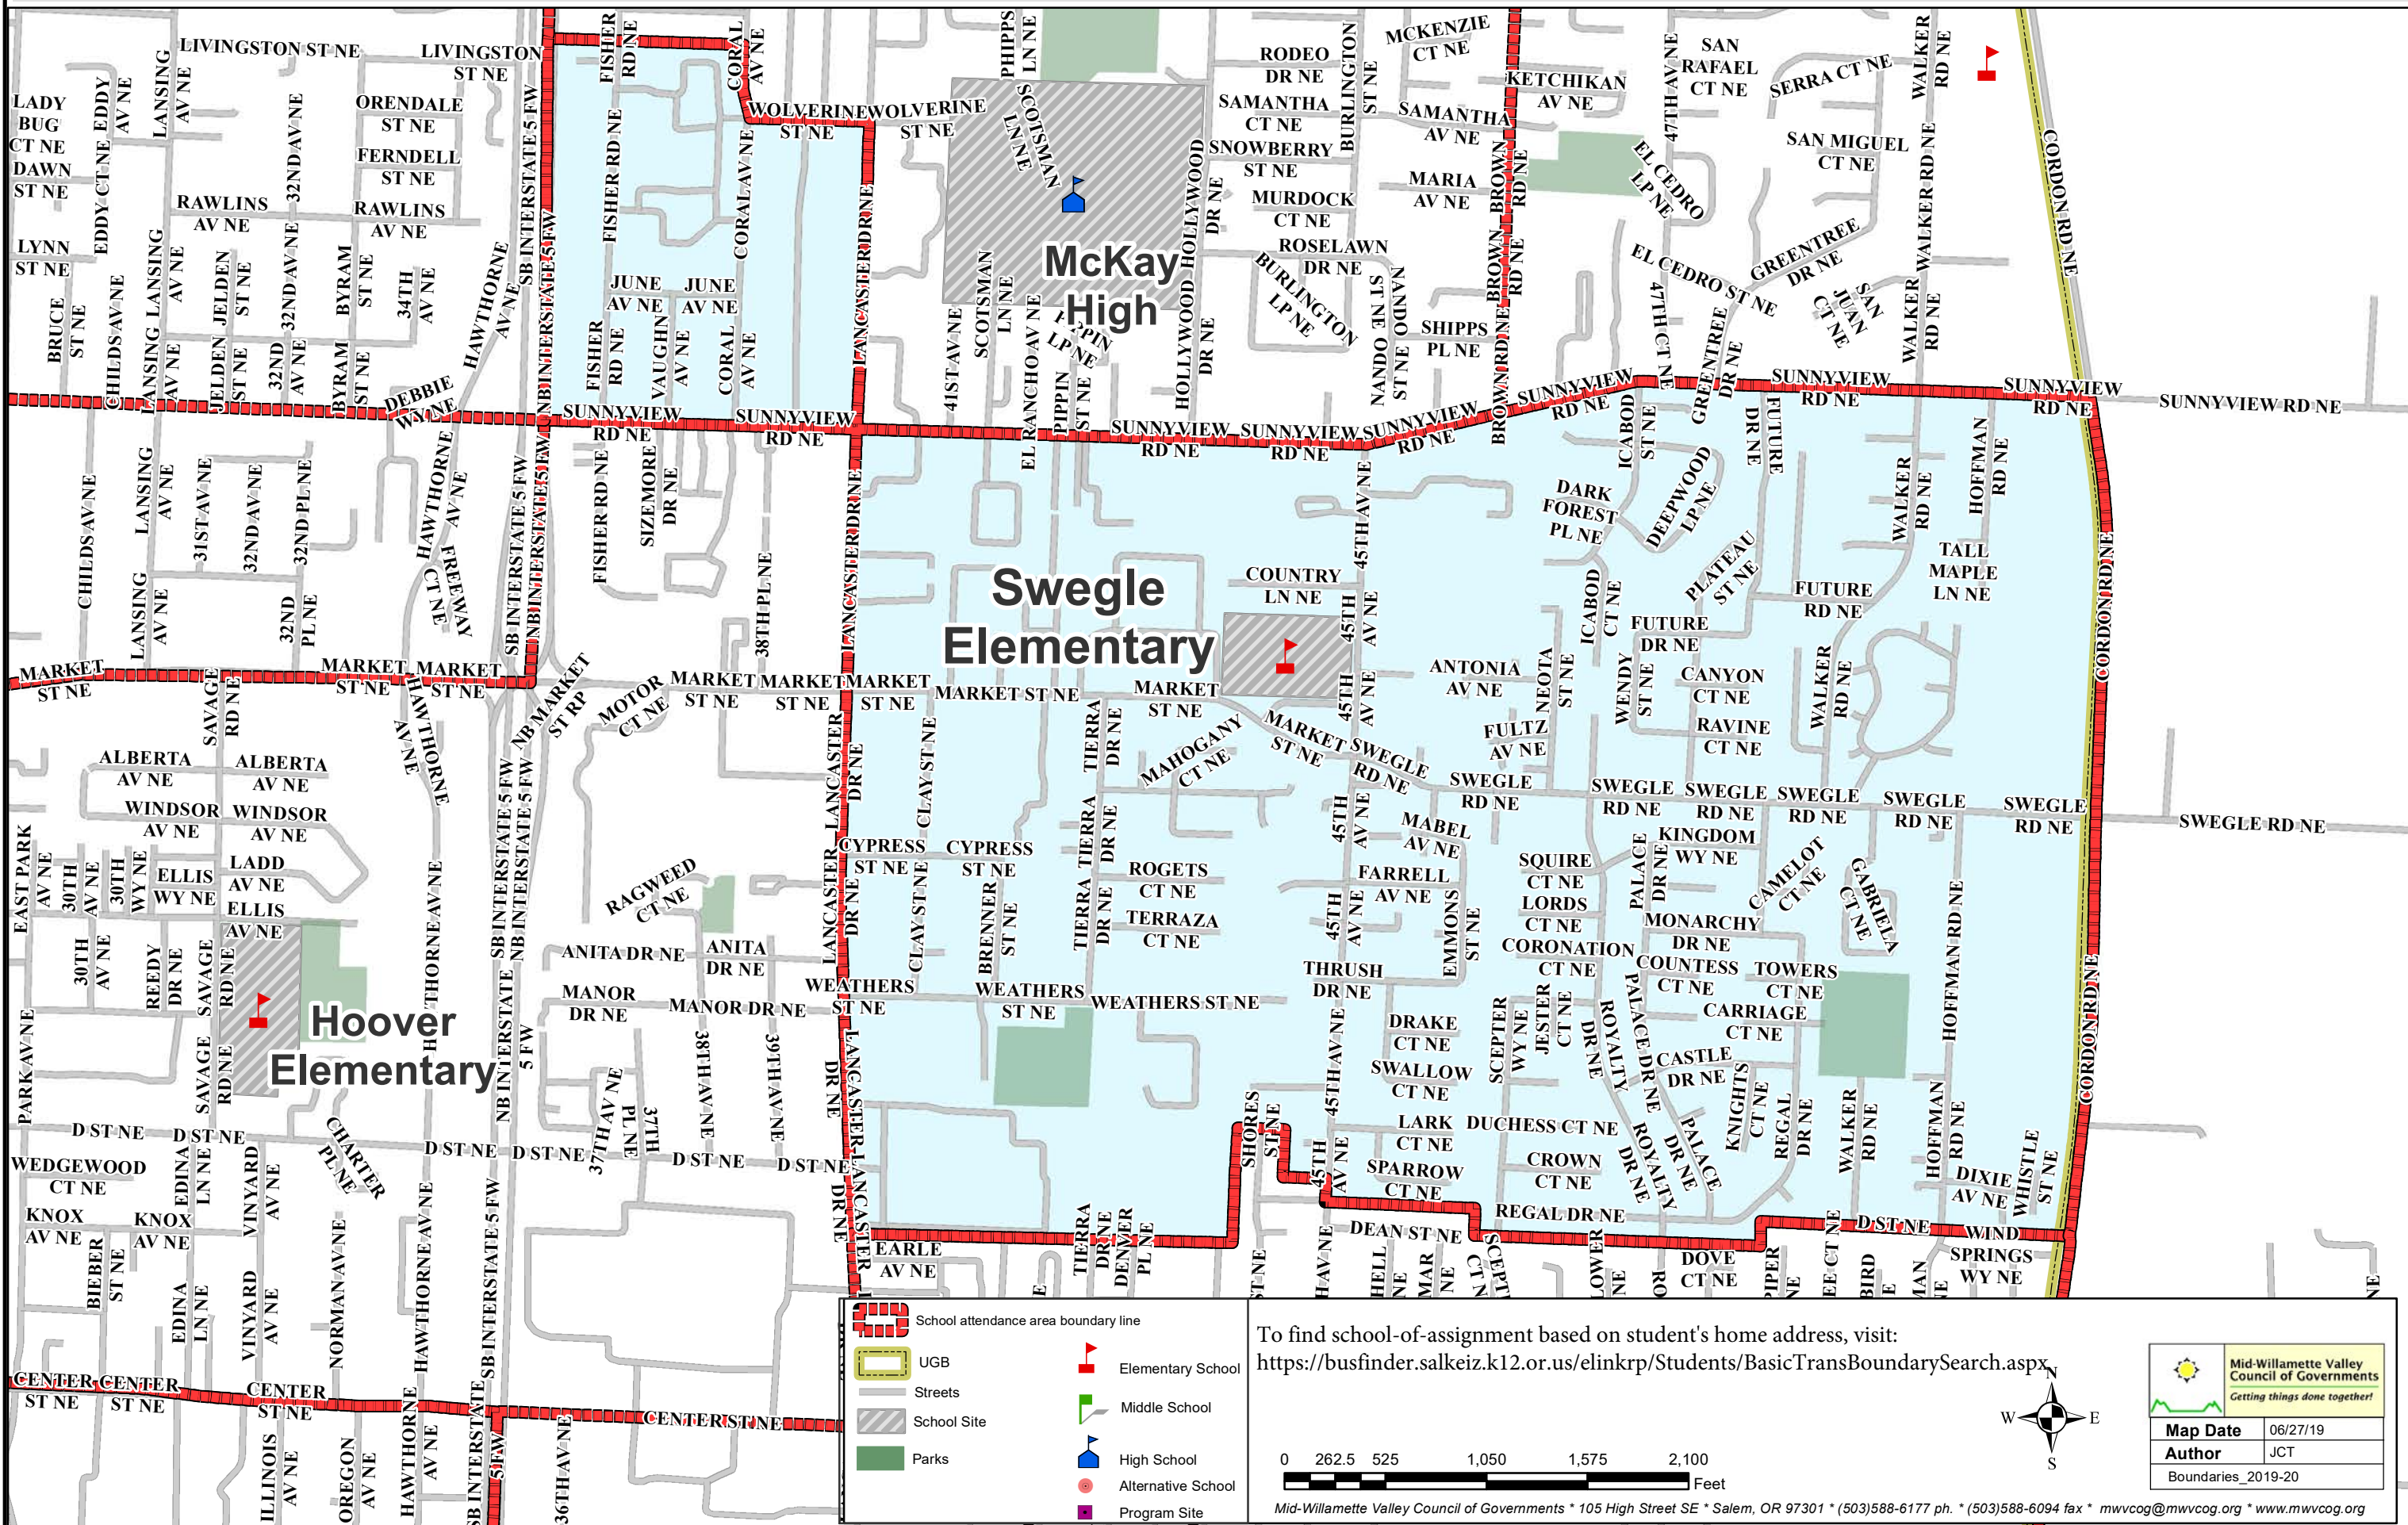

Swegle Elementary School

Salem-Keizer Public Schools

	School attendance area boundary line		Elementary School
	UGB		Middle School
	Streets		High School
	School Site		Alternative School
	Parks		Program Site

To find school-of-assignment based on student's home address, visit:
<https://busfinder.salkeiz.k12.or.us/elinkrp/Students/BasicTransBoundarySearch.aspx>

 Mid-Willamette Valley Council of Governments <i>Getting things done together!</i>	
Map Date	06/27/19
Author	JCT
Boundaries_2019-20	