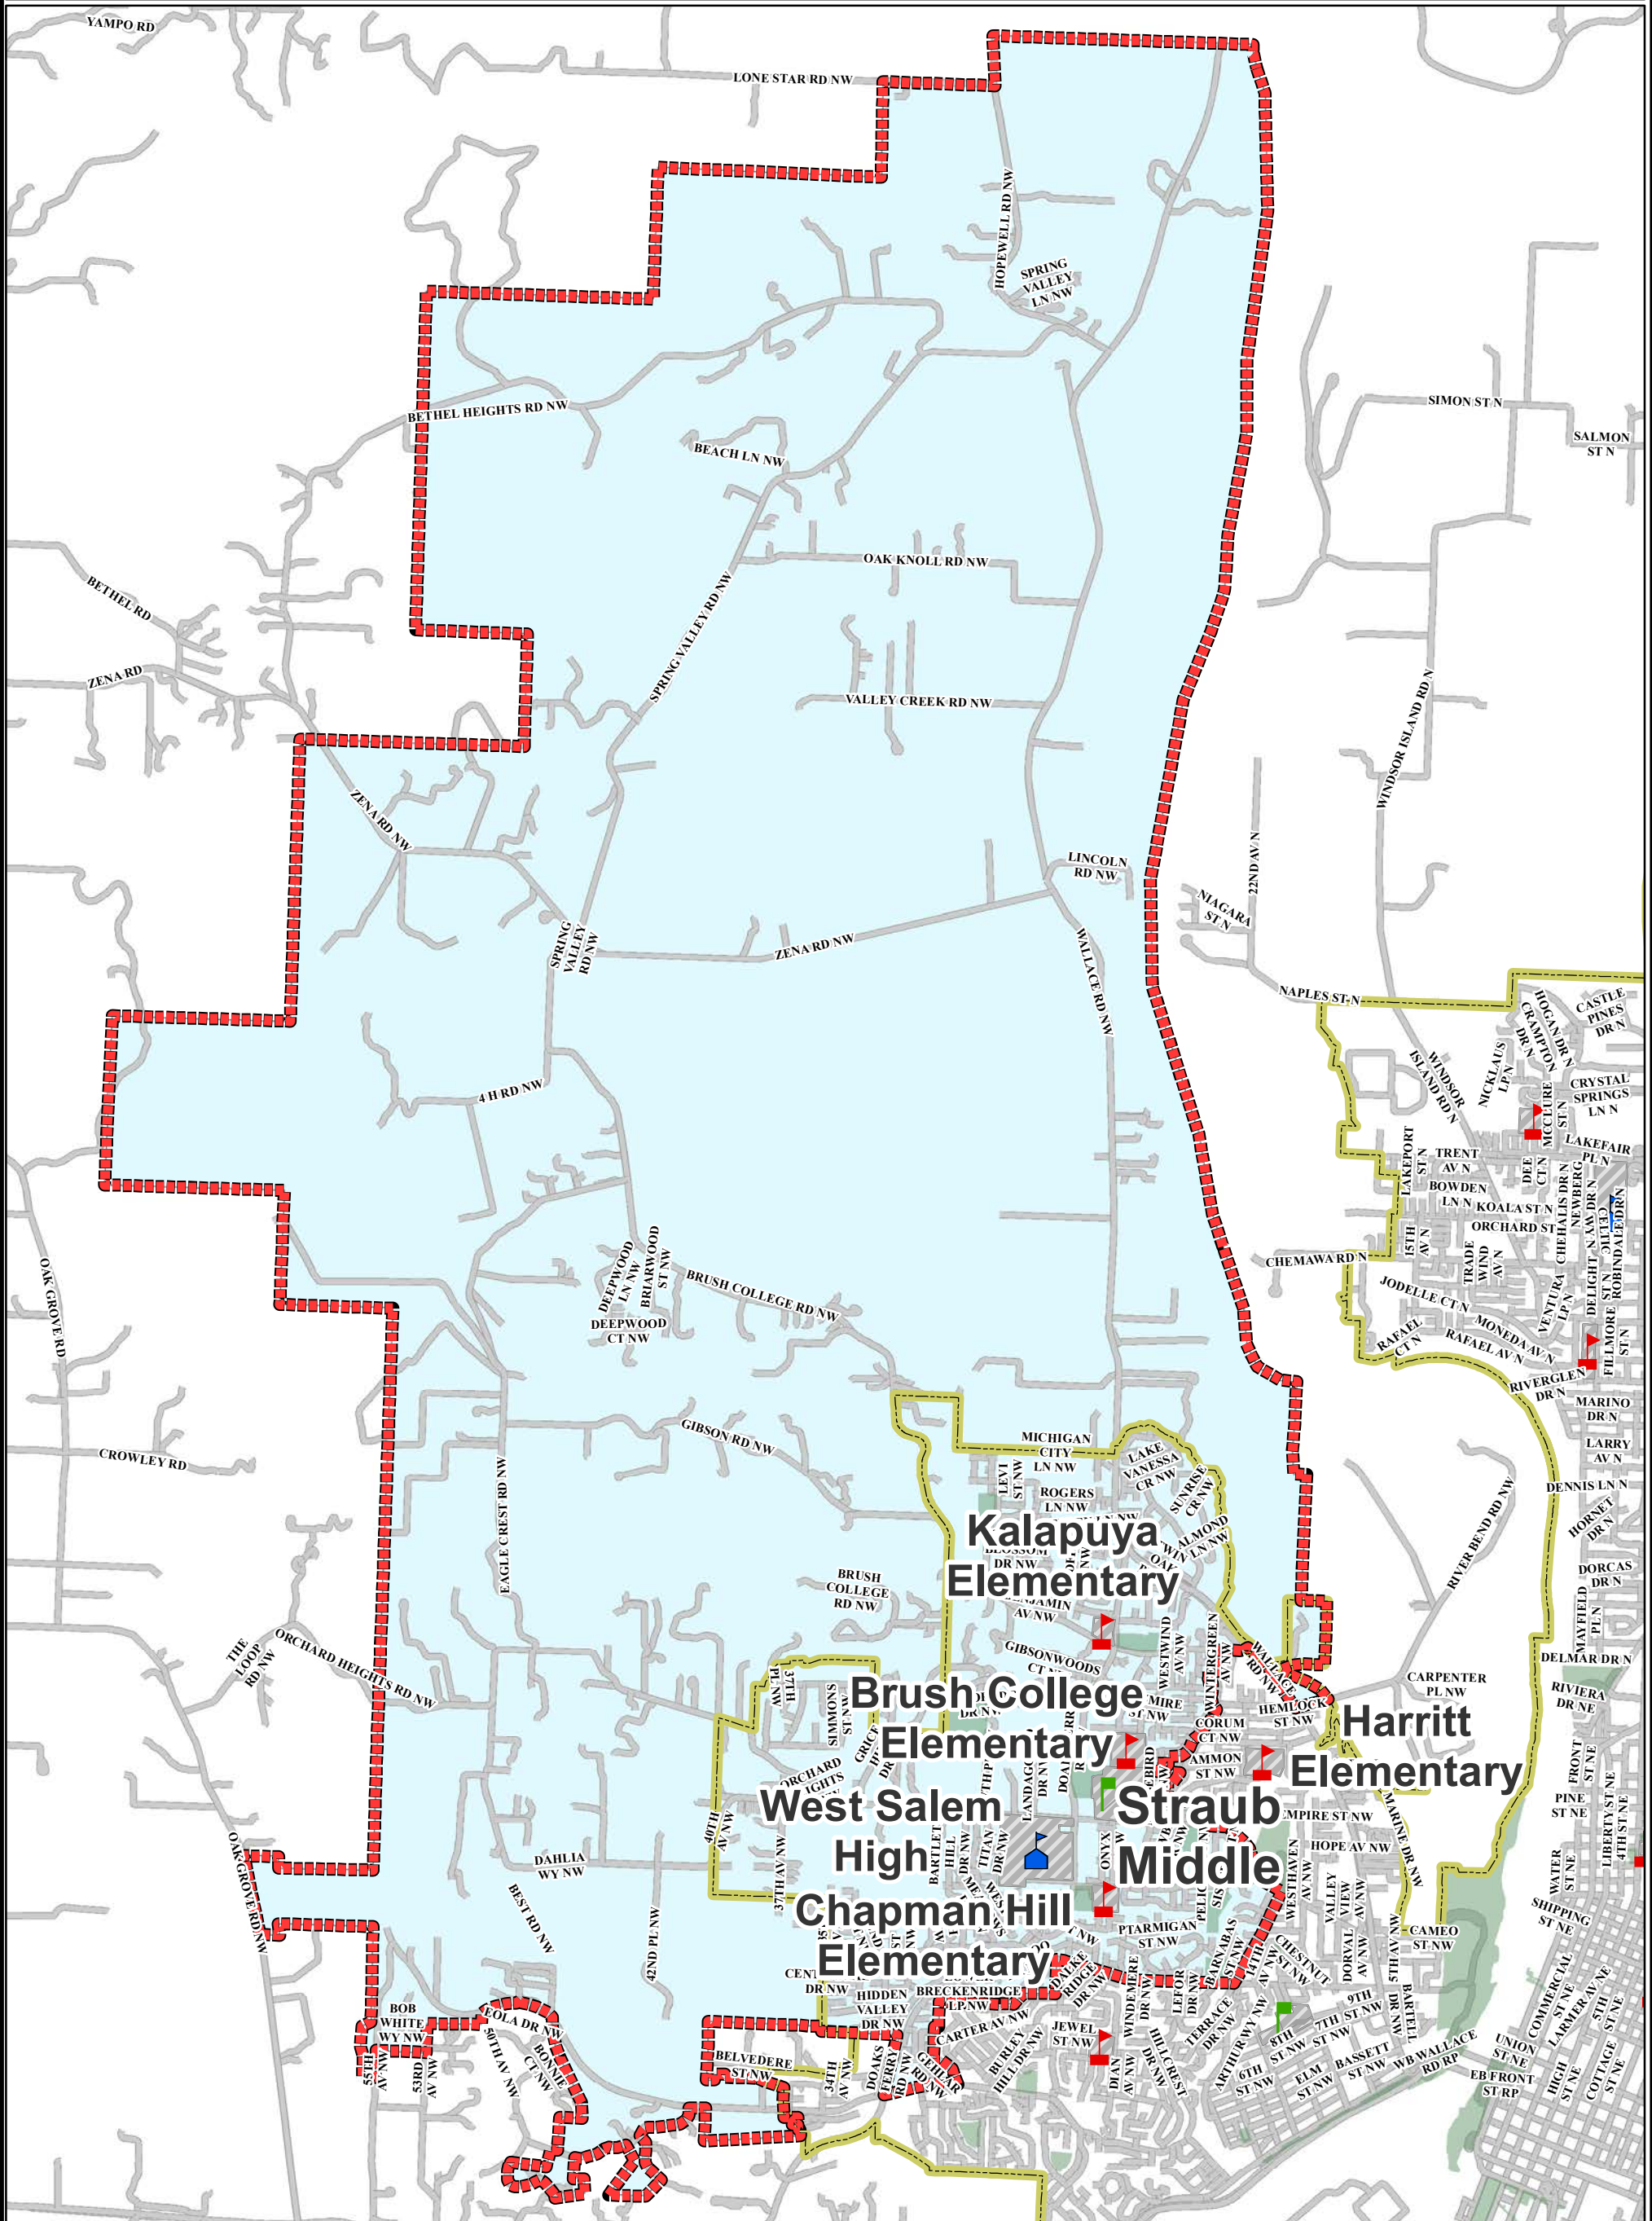

# Straub Middle School

## Salem-Keizer Public Schools

- School attendance area boundary line
- UGB
- Streets
- School Site
- Parks
- Elementary School
- Middle School
- High School
- Alternative School
- Program Site

To find school-of-assignment based on student's home address, visit:  
<https://busfinder.salkeiz.k12.or.us/elinkrp/Students/BasicTransBoundarySearch.aspx>

**Mid-Willamette Valley Council of Governments**  
*Getting things done together!*

<b>Map Date</b>	06/27/19
<b>Author</b>	JCT
Boundaries_2019-20	