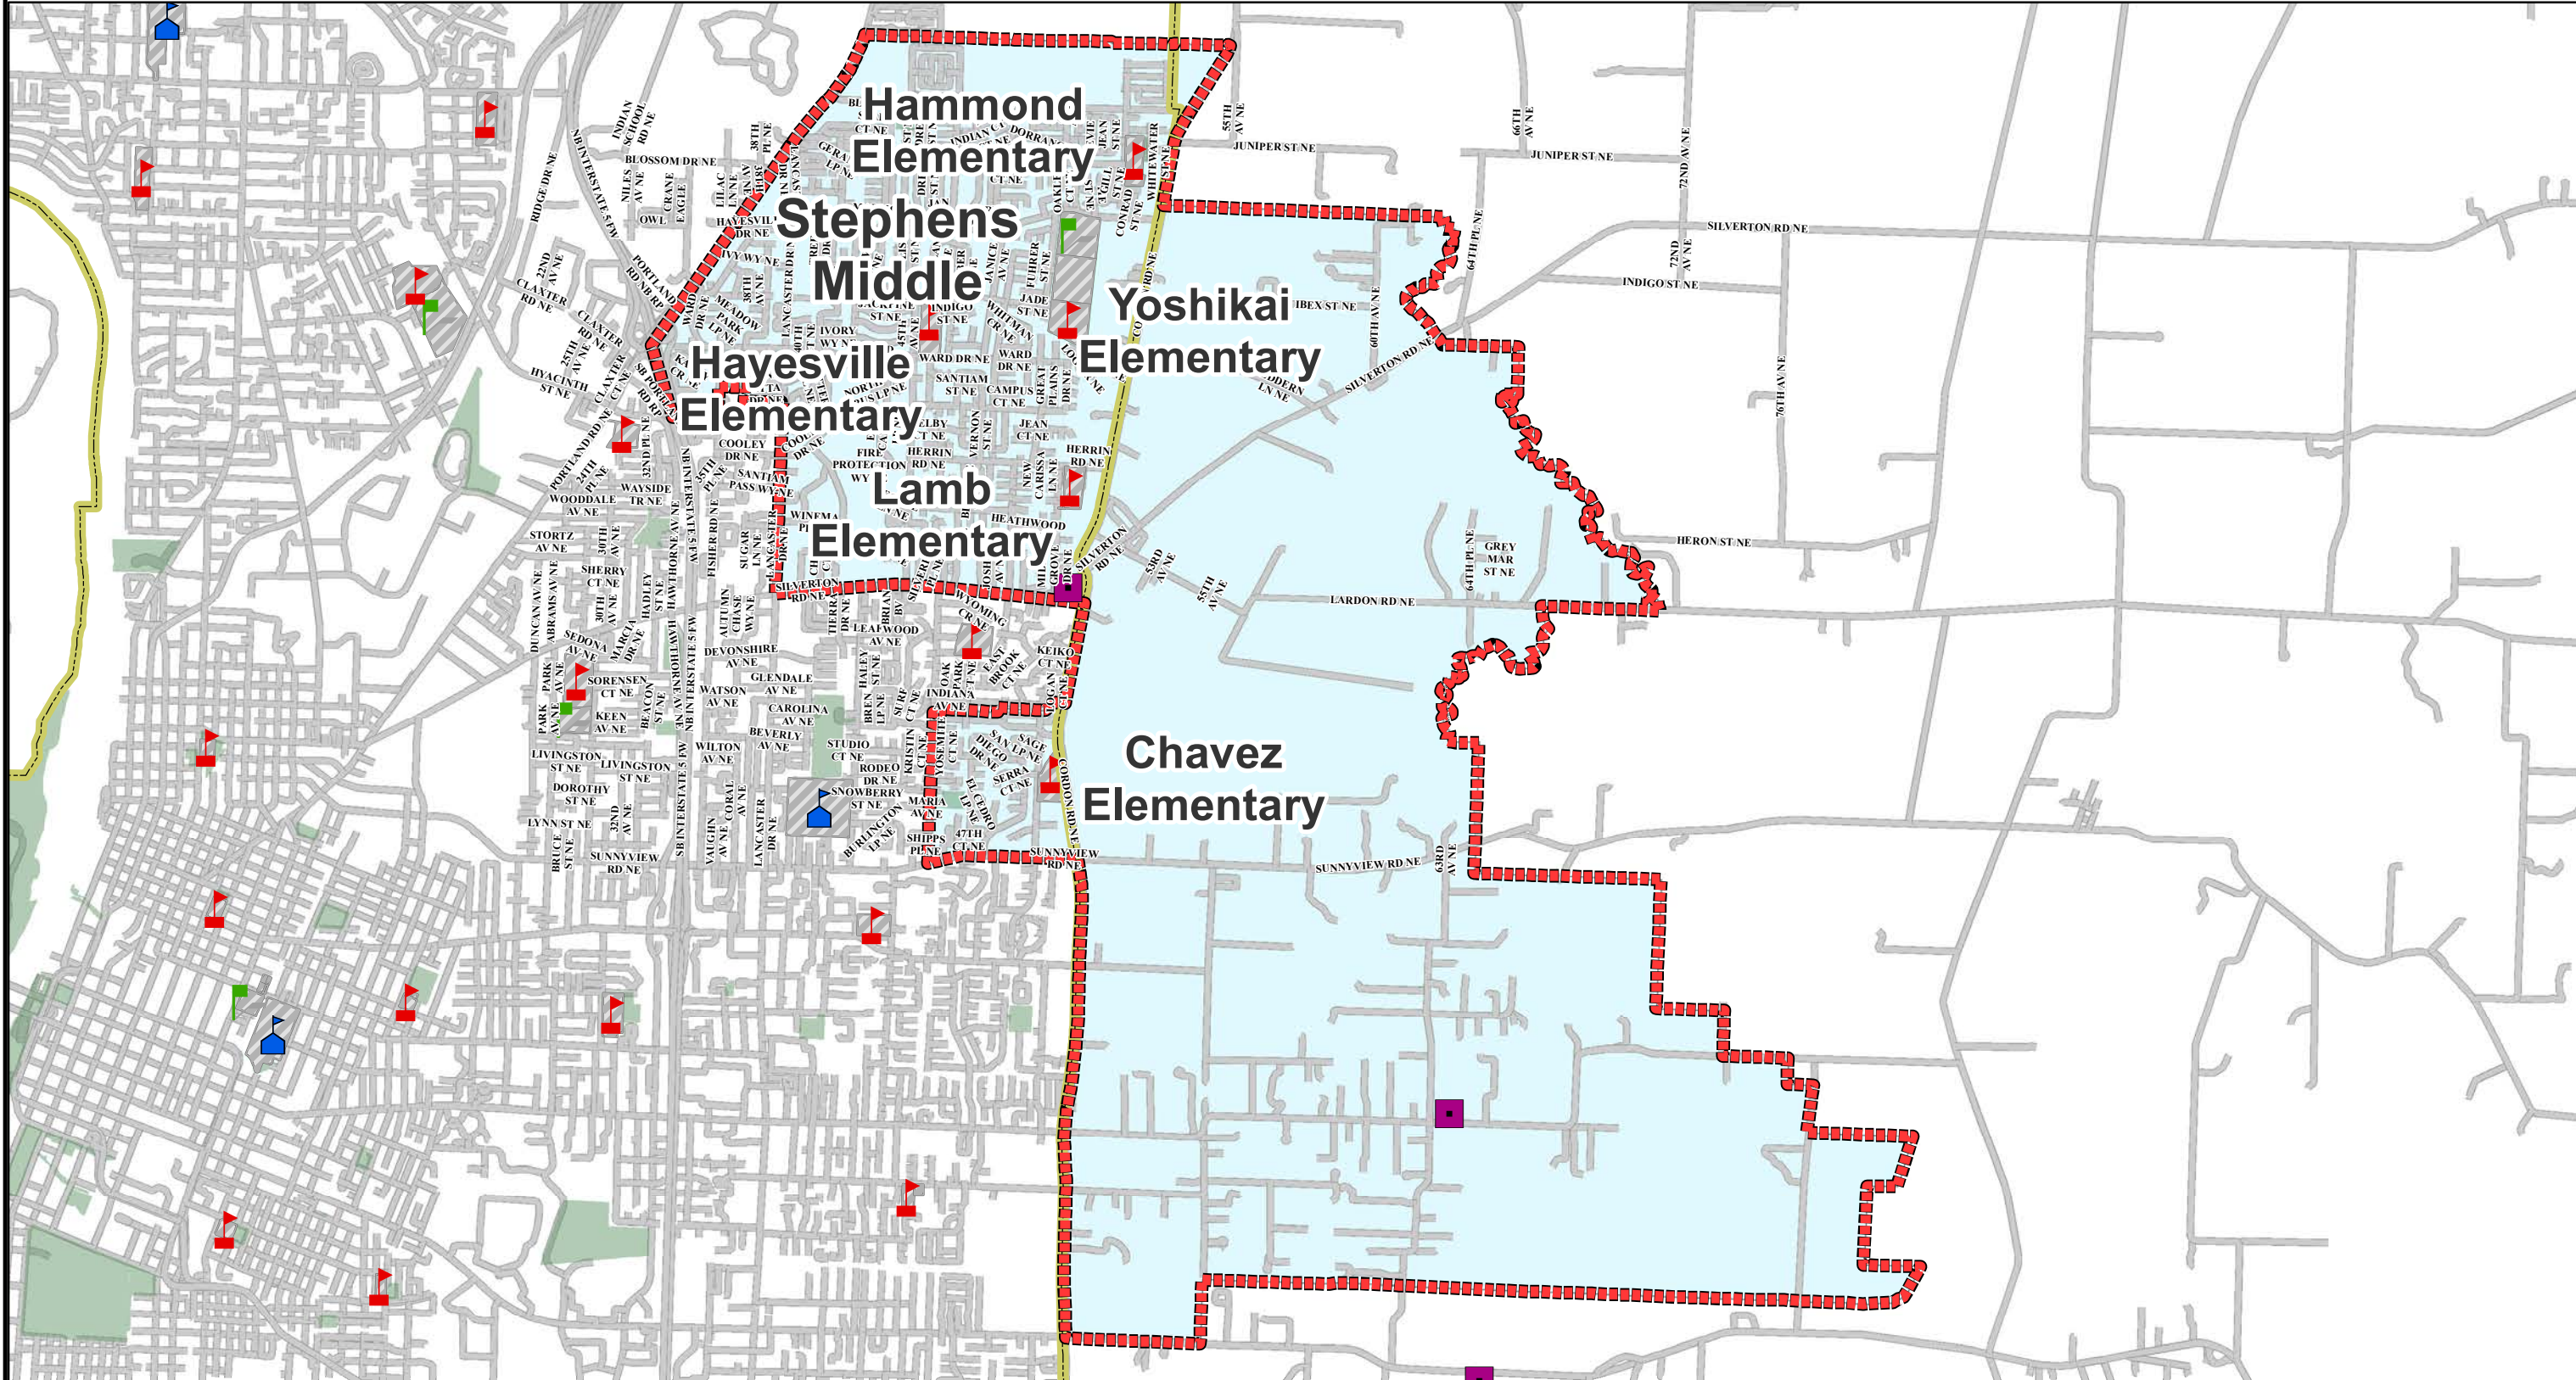

Stephens Middle School

Salem-Keizer Public Schools

- School attendance area boundary line
- UGB
- Streets
- School Site
- Parks
- Elementary School
- Middle School
- High School
- Alternative School
- Program Site

To find school-of-assignment based on student's home address, visit:
<https://busfinder.salkeiz.k12.or.us/elinkrp/Students/BasicTransBoundarySearch.aspx>

Mid-Willamette Valley Council of Governments <i>Getting things done together!</i>	
Map Date	06/27/19
Author	JCT
Boundaries_2019-20	