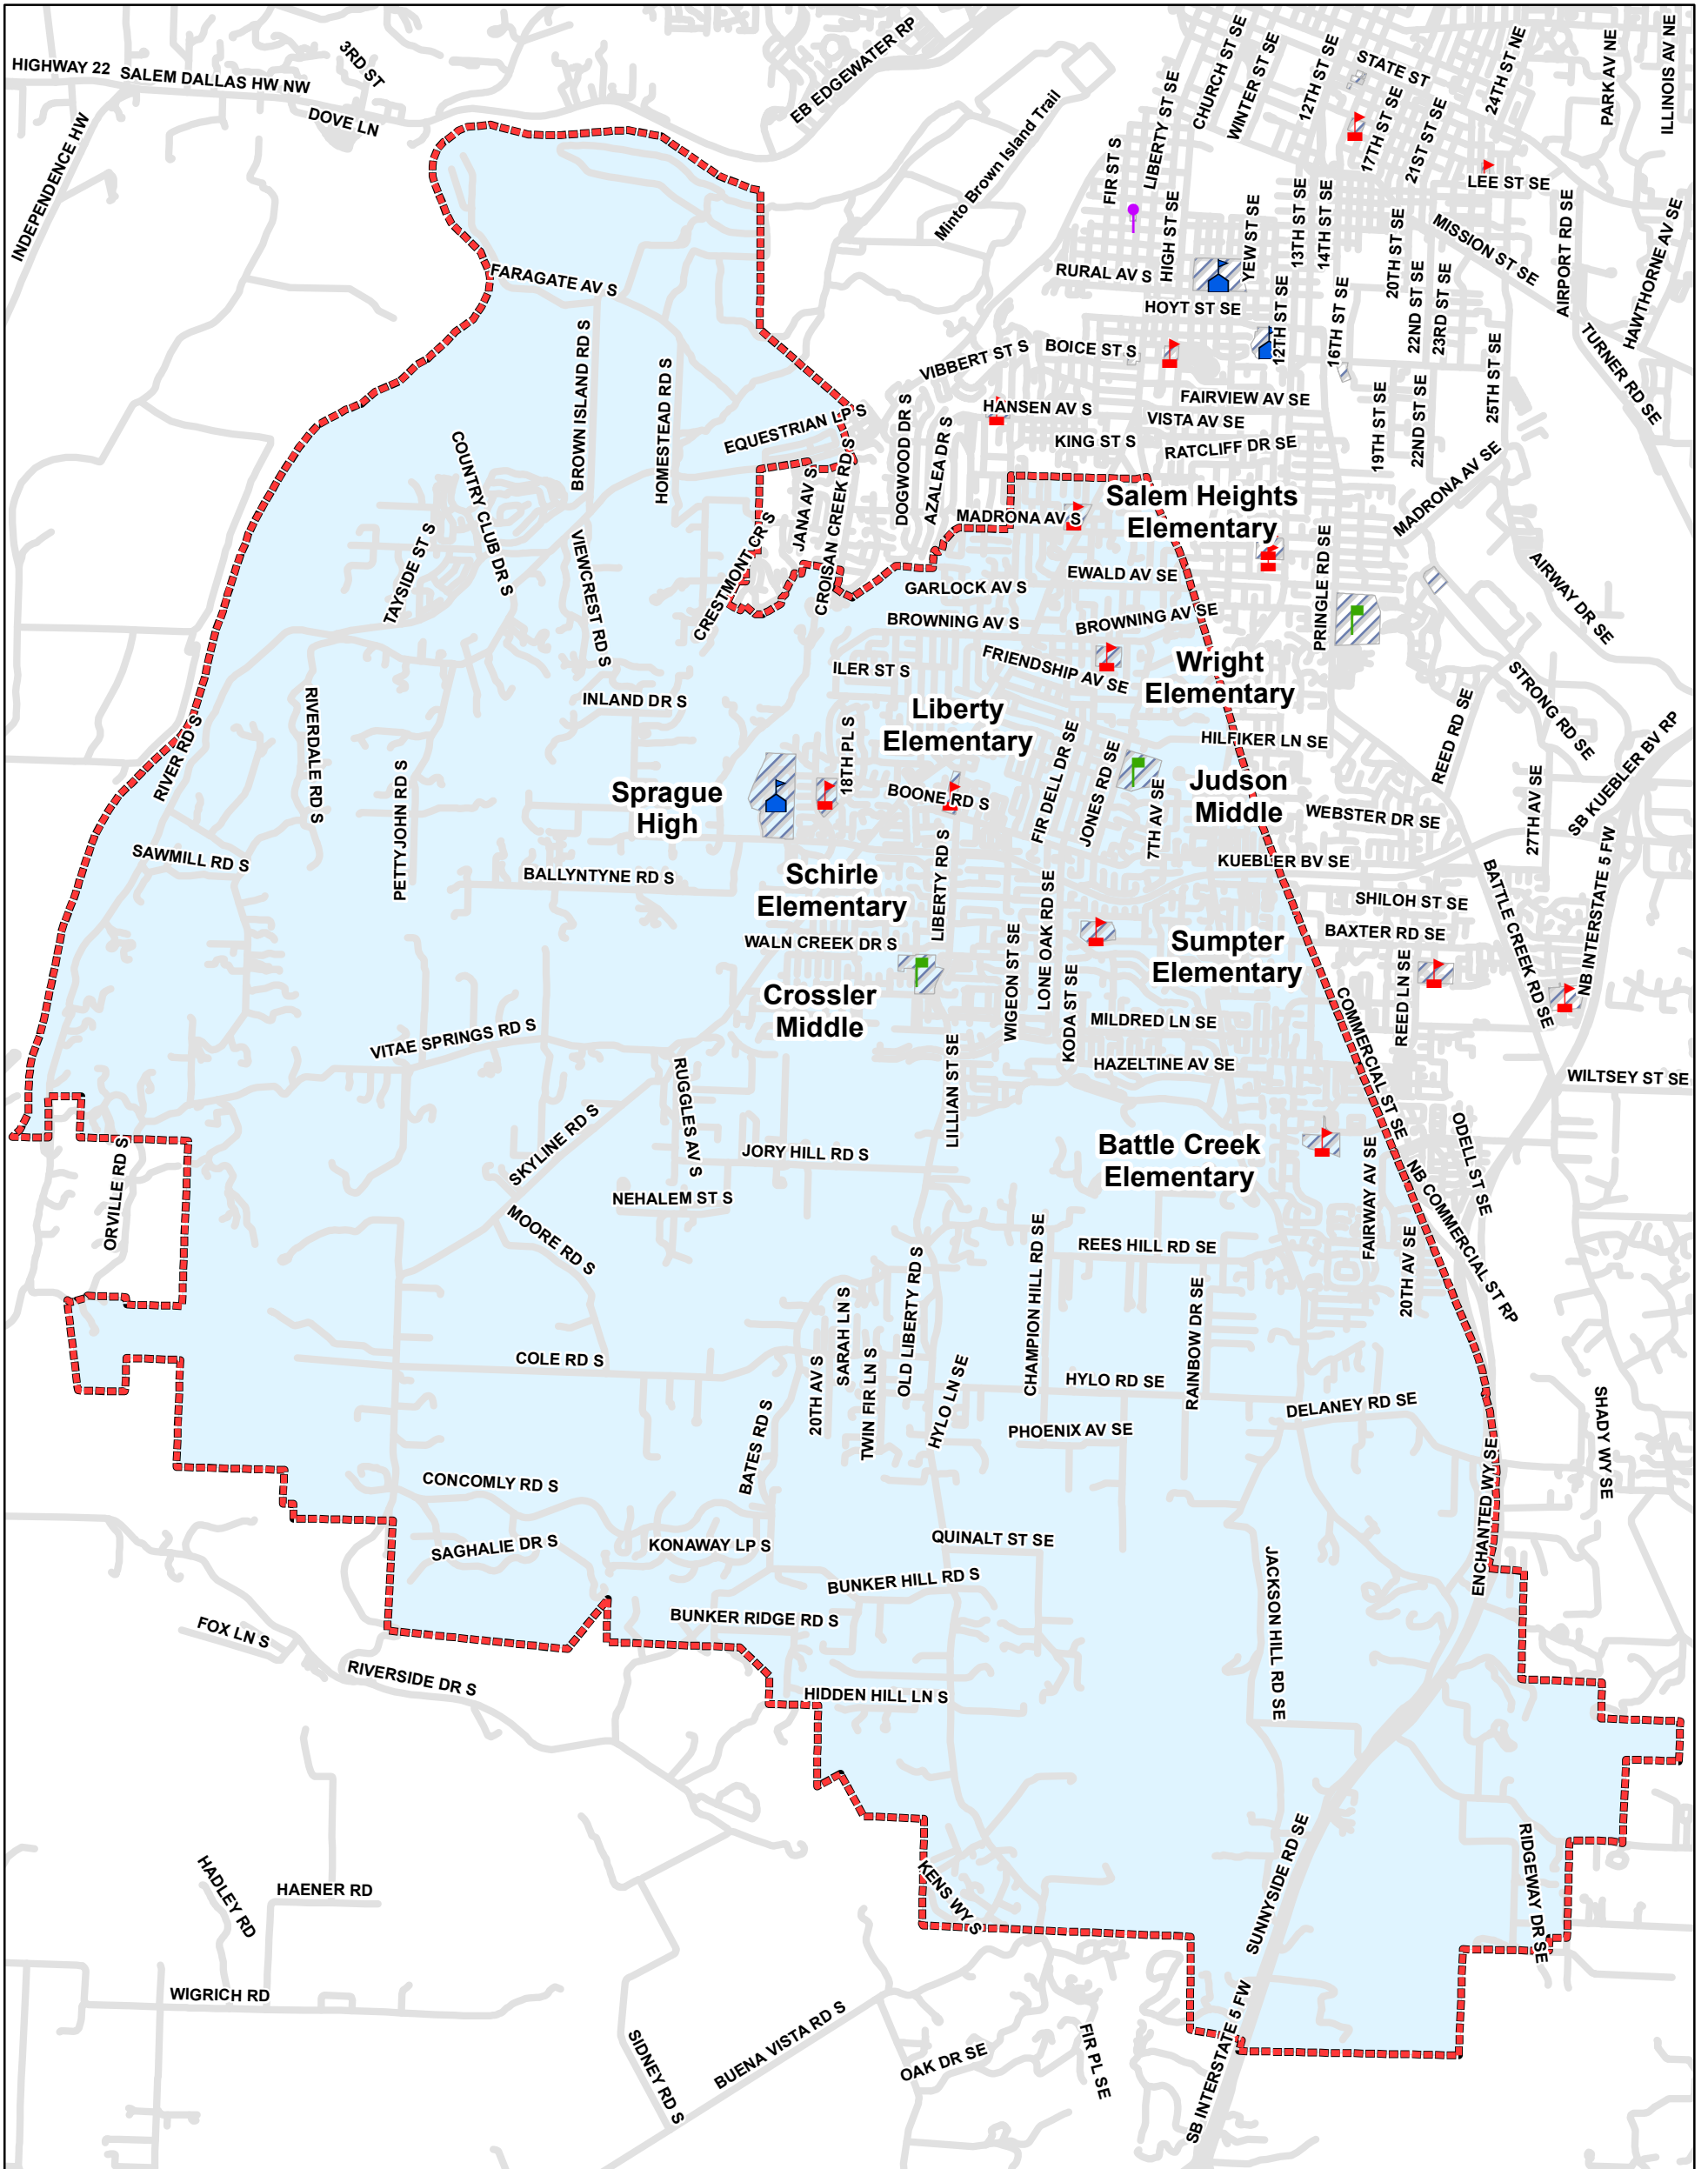

# Salem-Keizer Public Schools Sprague High School Attendance Area - Salem, Oregon

<b>LEGEND</b>	Elementary School
Sprague High Boundary Line	Middle School
School Site	High School
Streets	Other School

0 1,250 2,500 5,000 7,500 10,000 Feet

Facilities and Planning Dept., 3630 State Street, Salem OR 97301  
503-399-3335  
Map Date: 5/20/2022

Salem-Keizer school attendance area maps are available in PDF format at:  
<https://www.salkeiz.k12.or.us/school-boundary-maps>  
 Tools to determine the school-of-assignment based on a students home address are here:  
<https://busfinder.salkeiz.k12.or.us/elinkrp/Students/BasicTransBoundarySearch.aspx>  
<https://gis.salkeiz.k12.or.us/?op=Find+Your+School>