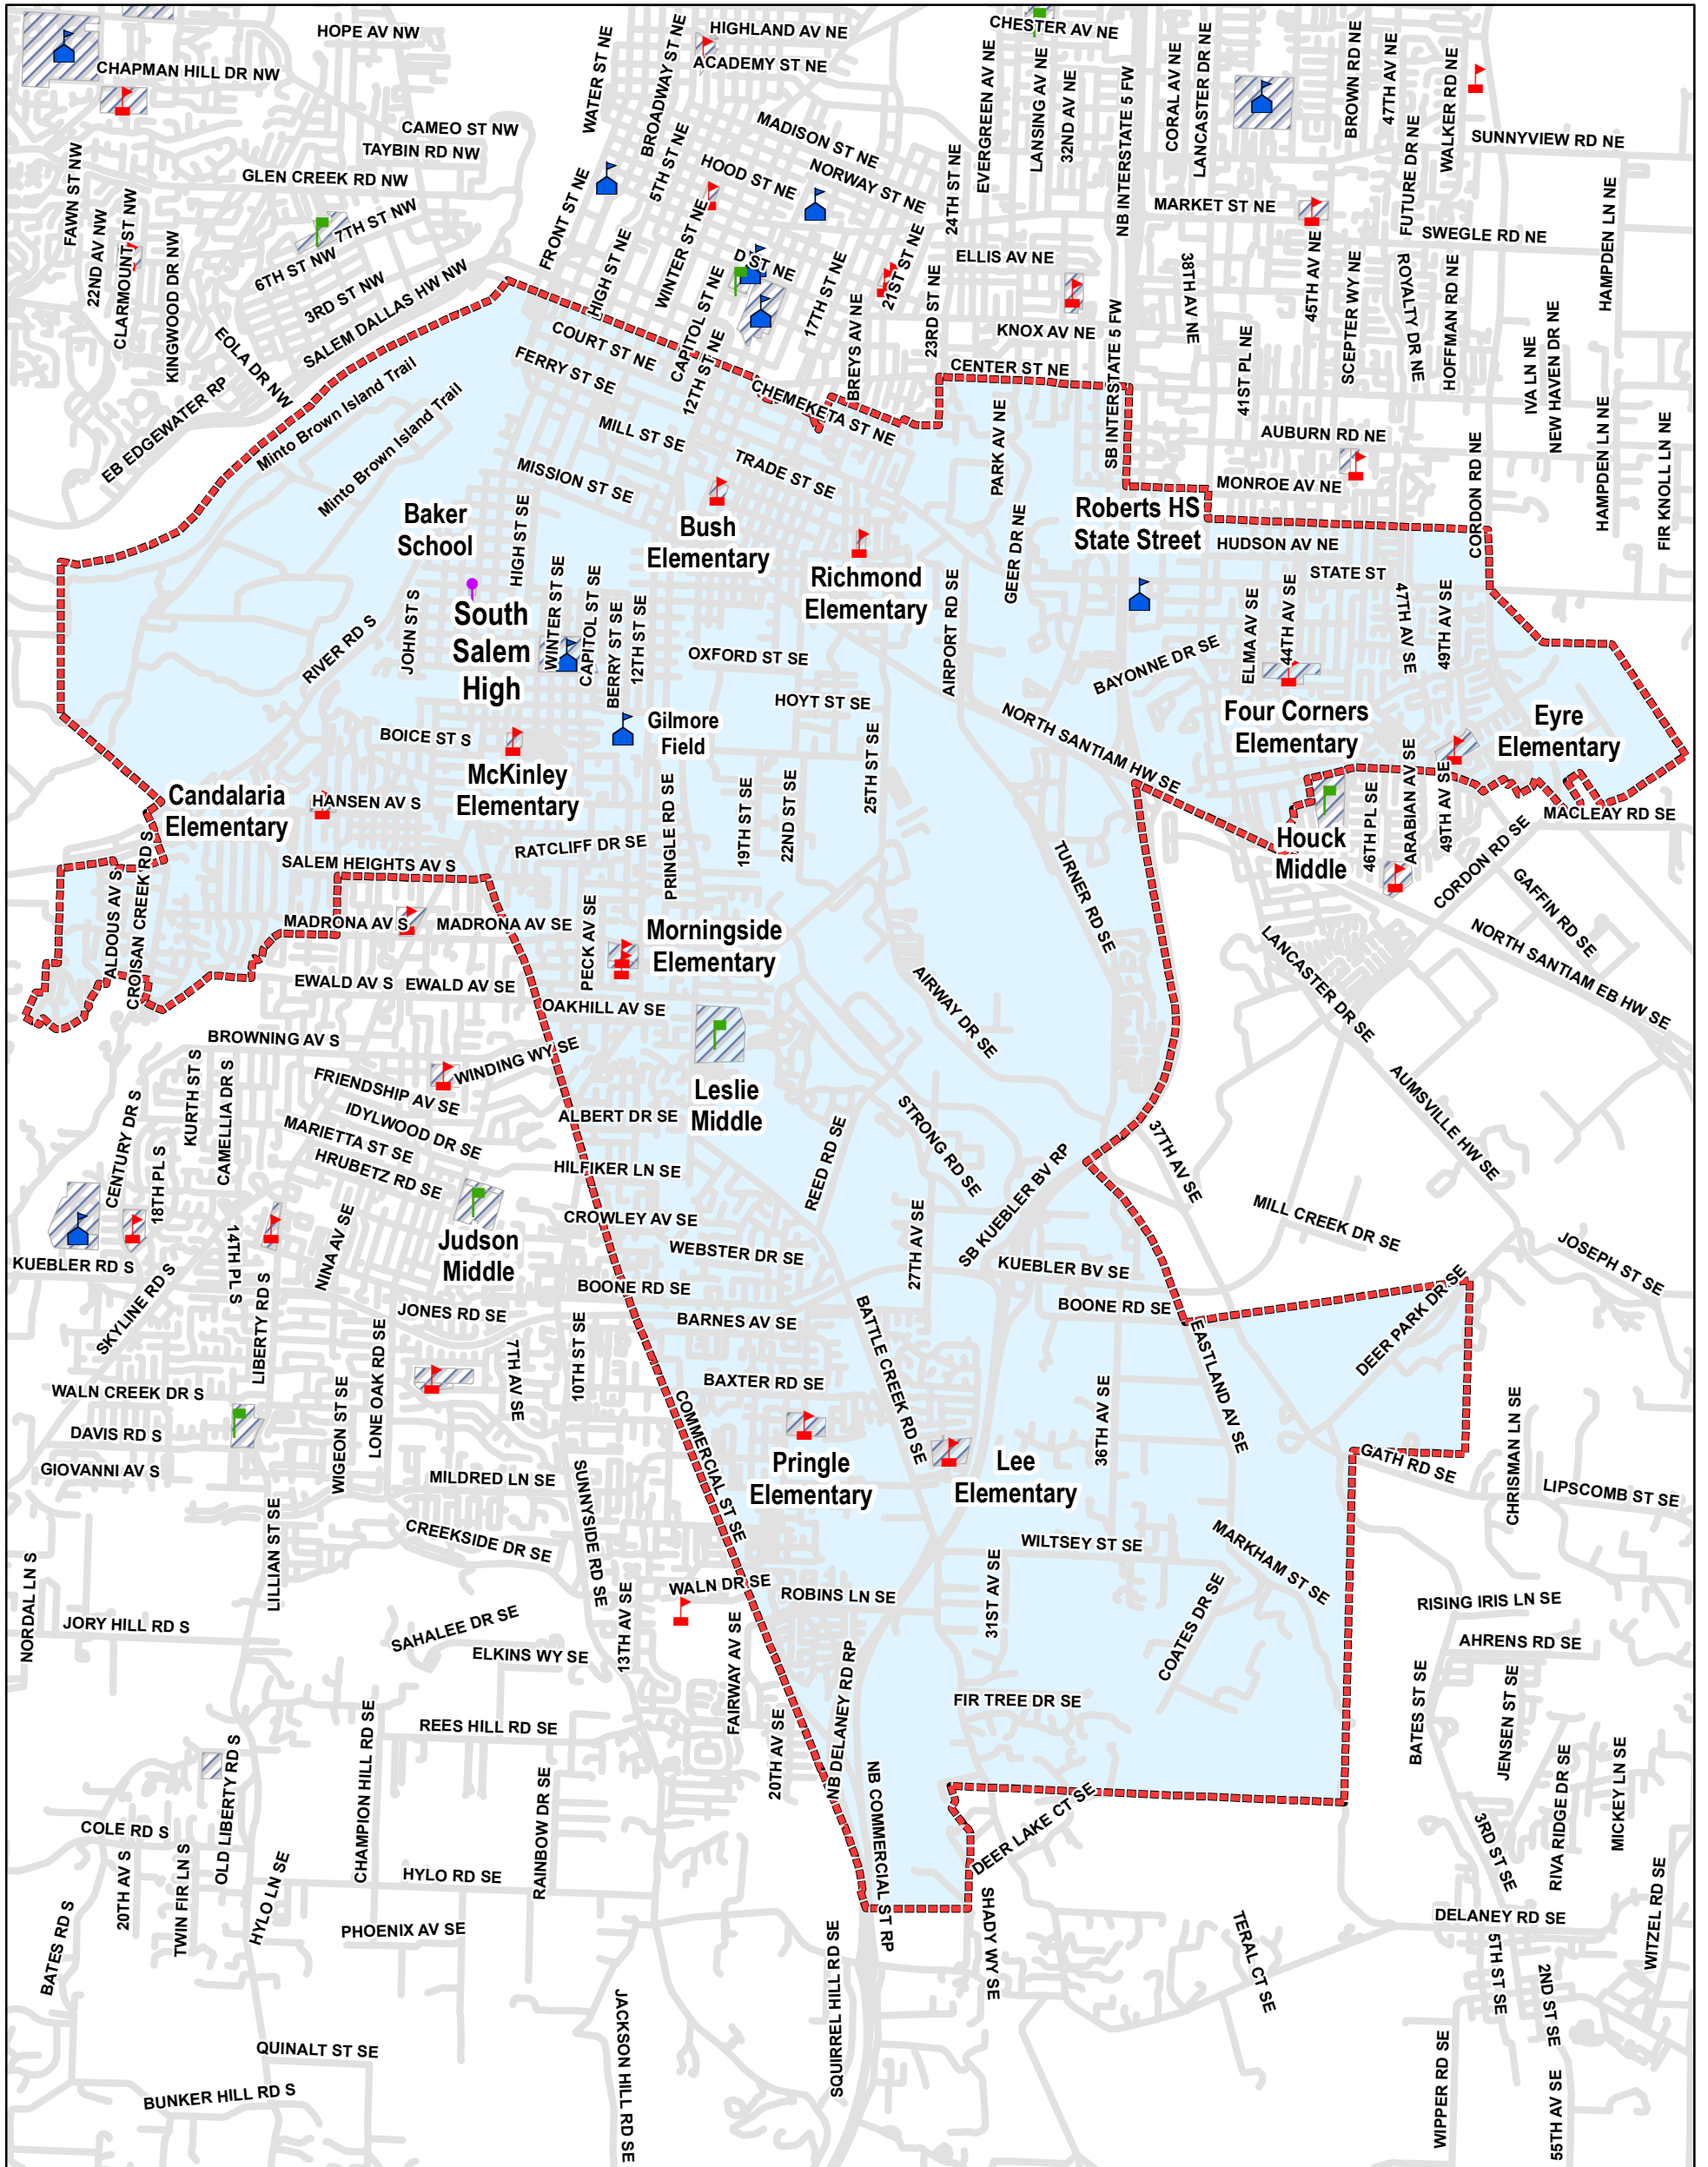

Salem-Keizer Public Schools

South Salem High School Attendance Area - Salem, Oregon

LEGEND

- South Salem High Boundary Line
- School Site
- Streets
- ▲ Elementary School
- Middle School
- High School
- Other School

Facilities and Planning Dept., 3630 State Street, Salem OR 97301
 503-399-3335
 Map Date: 5/20/2022

Salem-Keizer school attendance area maps are available in PDF format at:
<https://www.salkeiz.k12.or.us/school-boundary-maps>
 Tools to determine the school-of-assignment based on a students home address are here:
<https://busfinder.salkeiz.k12.or.us/elinkrp/Students/BasicTransBoundarySearch.aspx>
<https://gis.salkeiz.k12.or.us/?op=Find+Your+School>