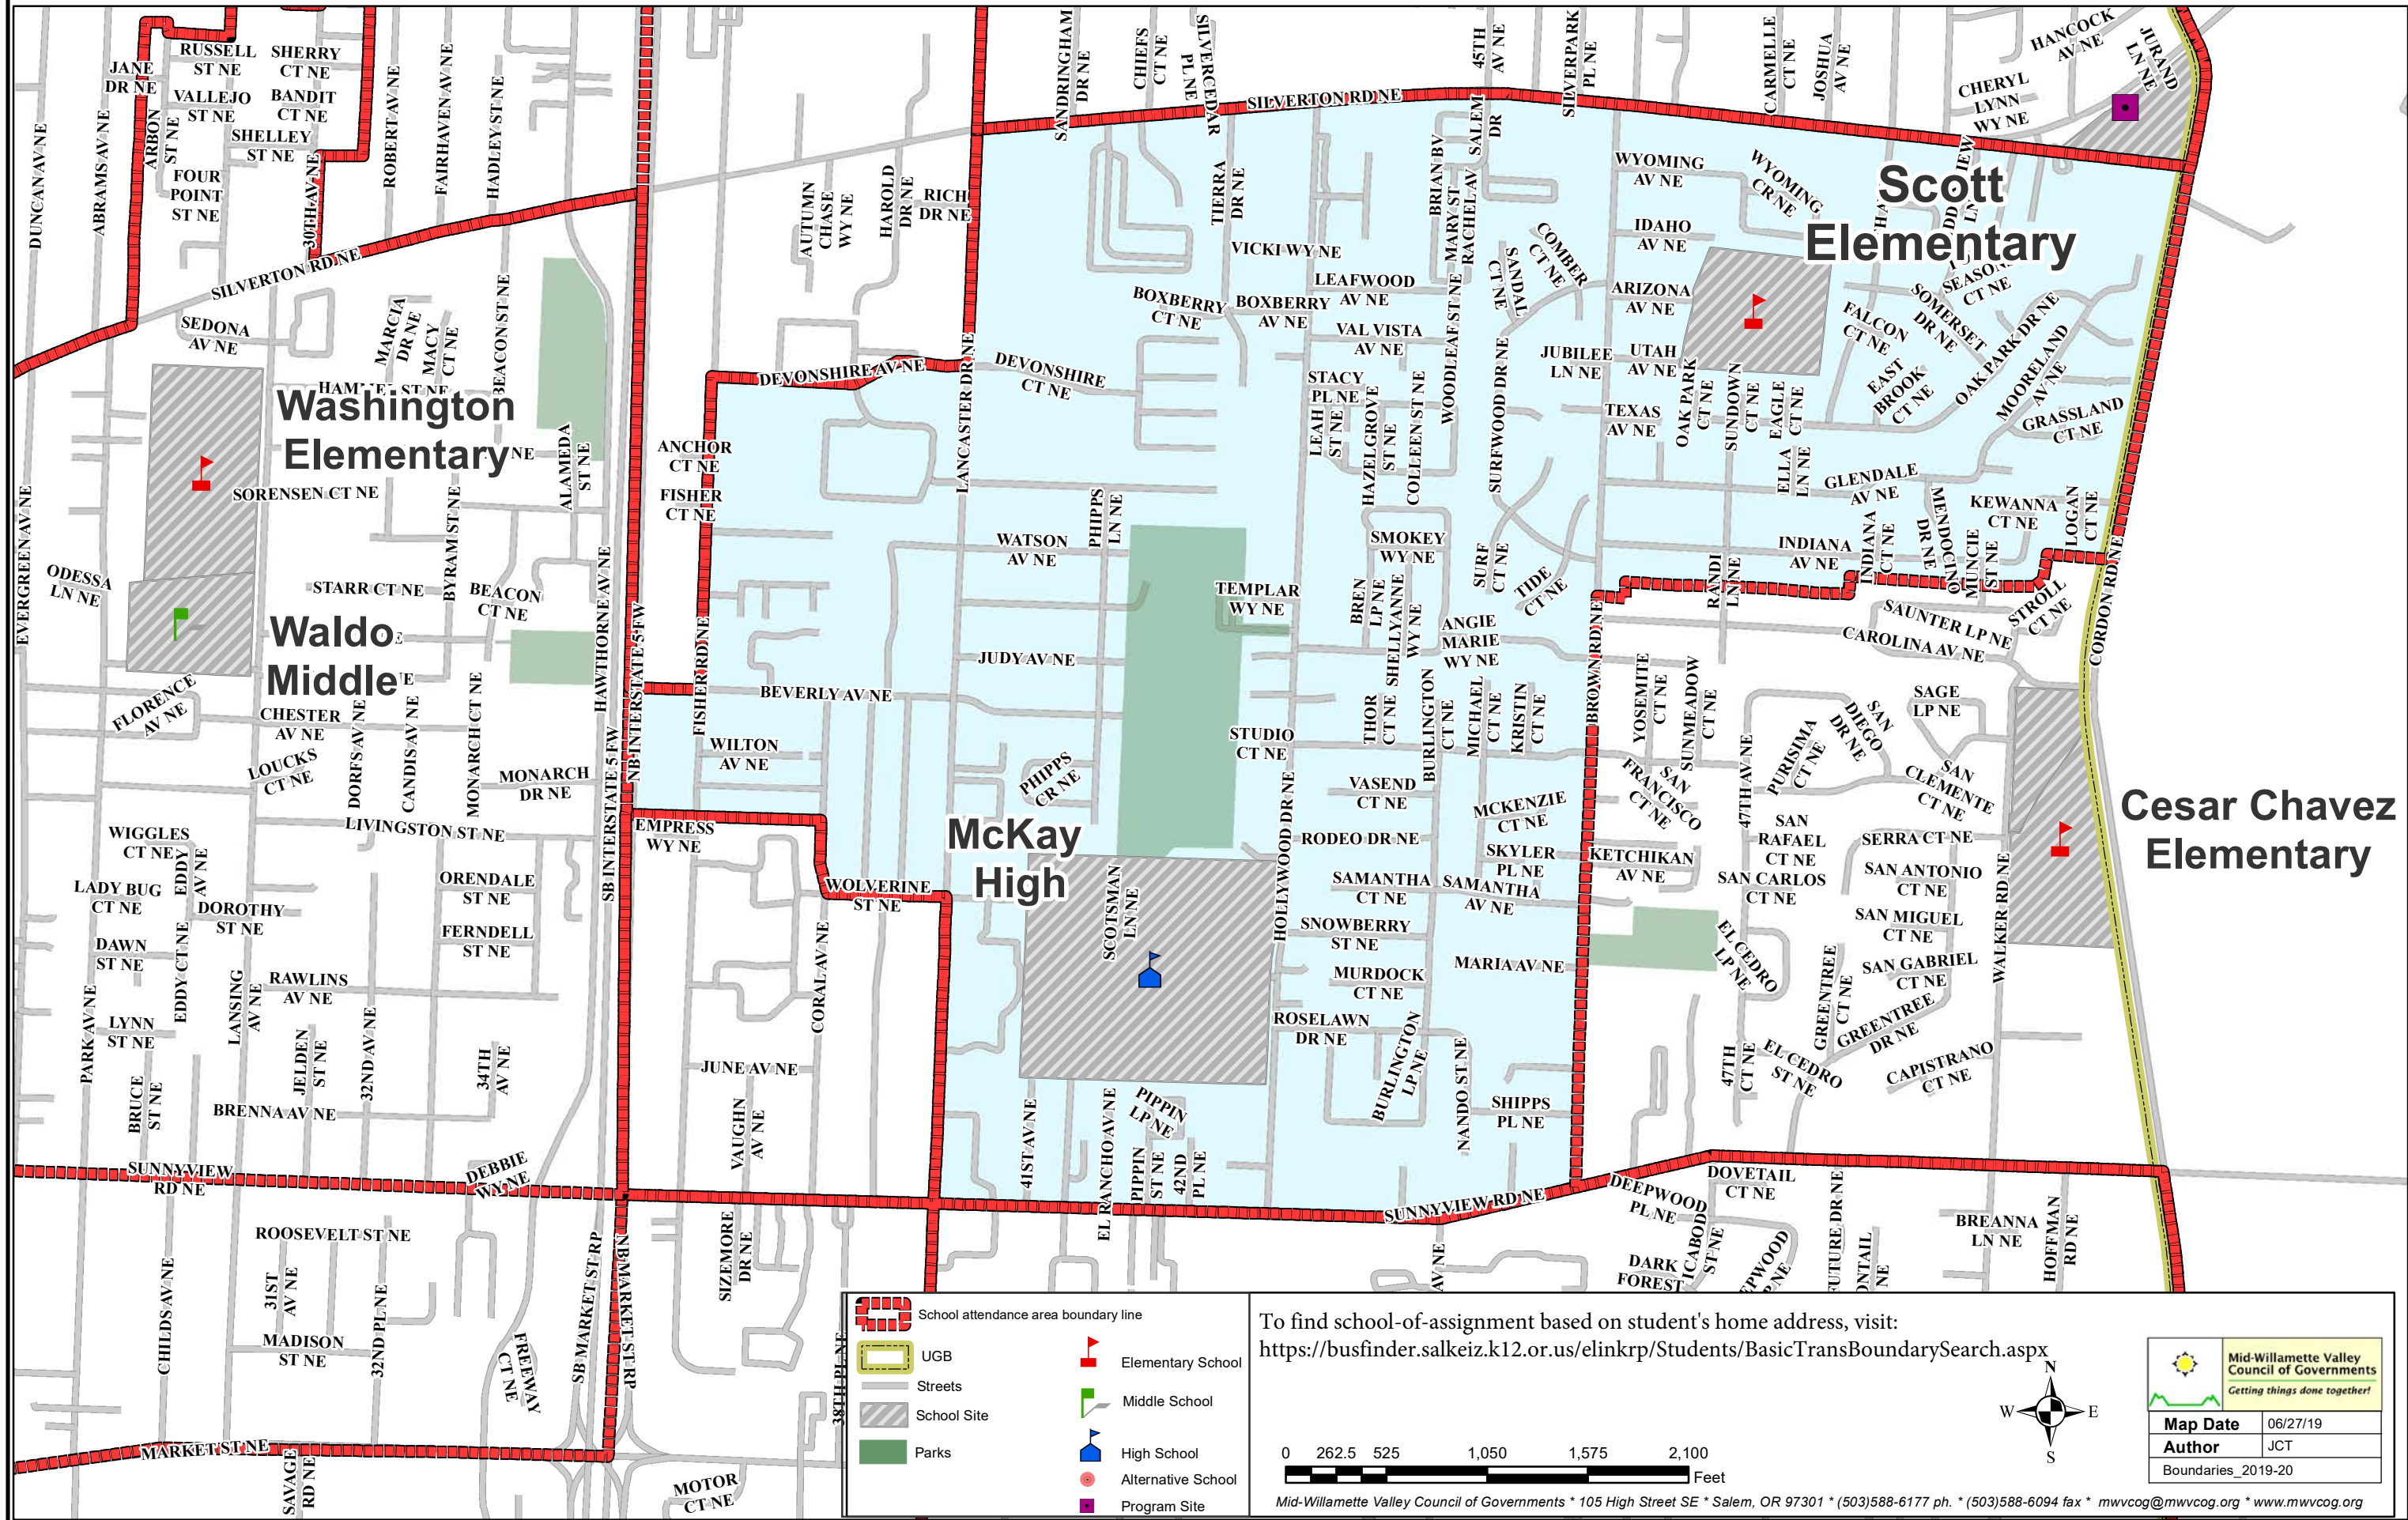

Scott Elementary School

Salem-Keizer Public Schools

- School attendance area boundary line
- UGB
- Streets
- School Site
- Parks
- Elementary School
- Middle School
- High School
- Alternative School
- Program Site

To find school-of-assignment based on student's home address, visit:
<https://busfinder.salkeiz.k12.or.us/elinkrp/Students/BasicTransBoundarySearch.aspx>

Map Date	06/27/19
Author	JCT
Boundaries_2019-20	