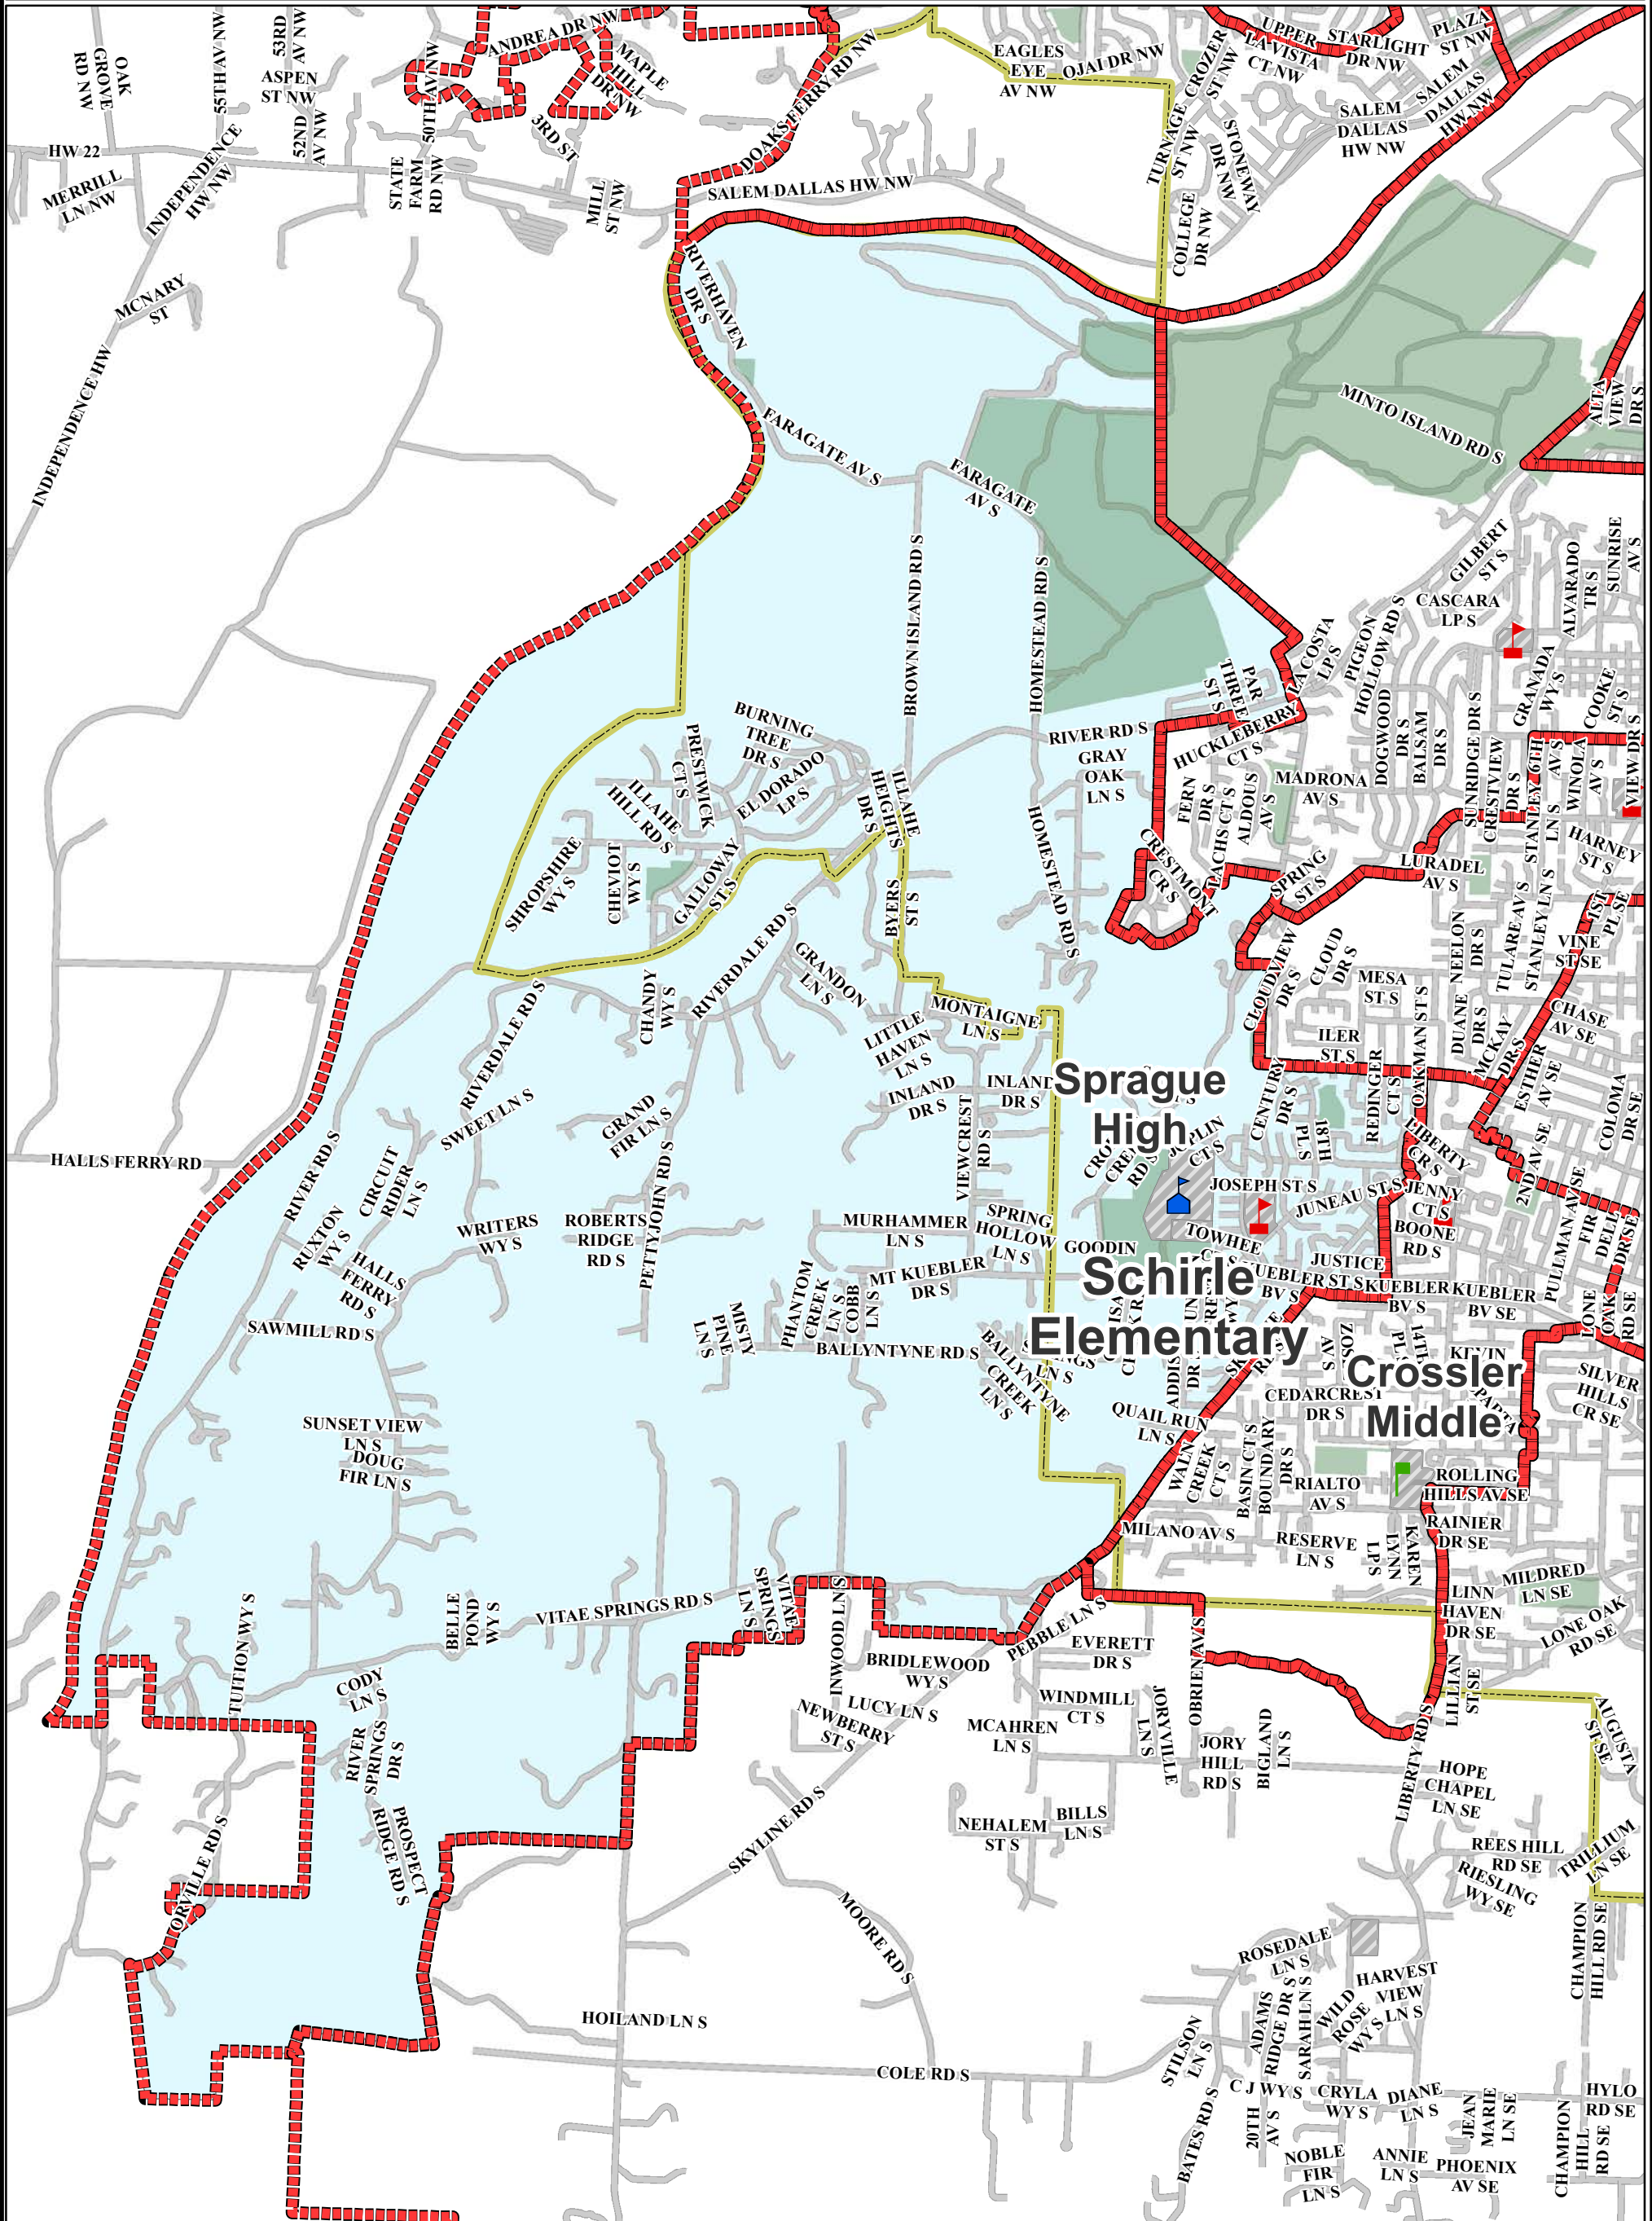

# Schirle Elementary School

## Salem-Keizer Public Schools

- School attendance area boundary line
- UGB
- Streets
- School Site
- Parks
- Elementary School
- Middle School
- High School
- Alternative School
- Program Site

To find school-of-assignment based on student's home address, visit:  
<https://busfinder.salkeiz.k12.or.us/elinkrp/Students/BasicTransBoundarySearch.aspx>

Mid-Willamette Valley Council of Governments  
*Getting things done together!*

Map Date	06/27/19
Author	JCT
Boundaries_2019-20	