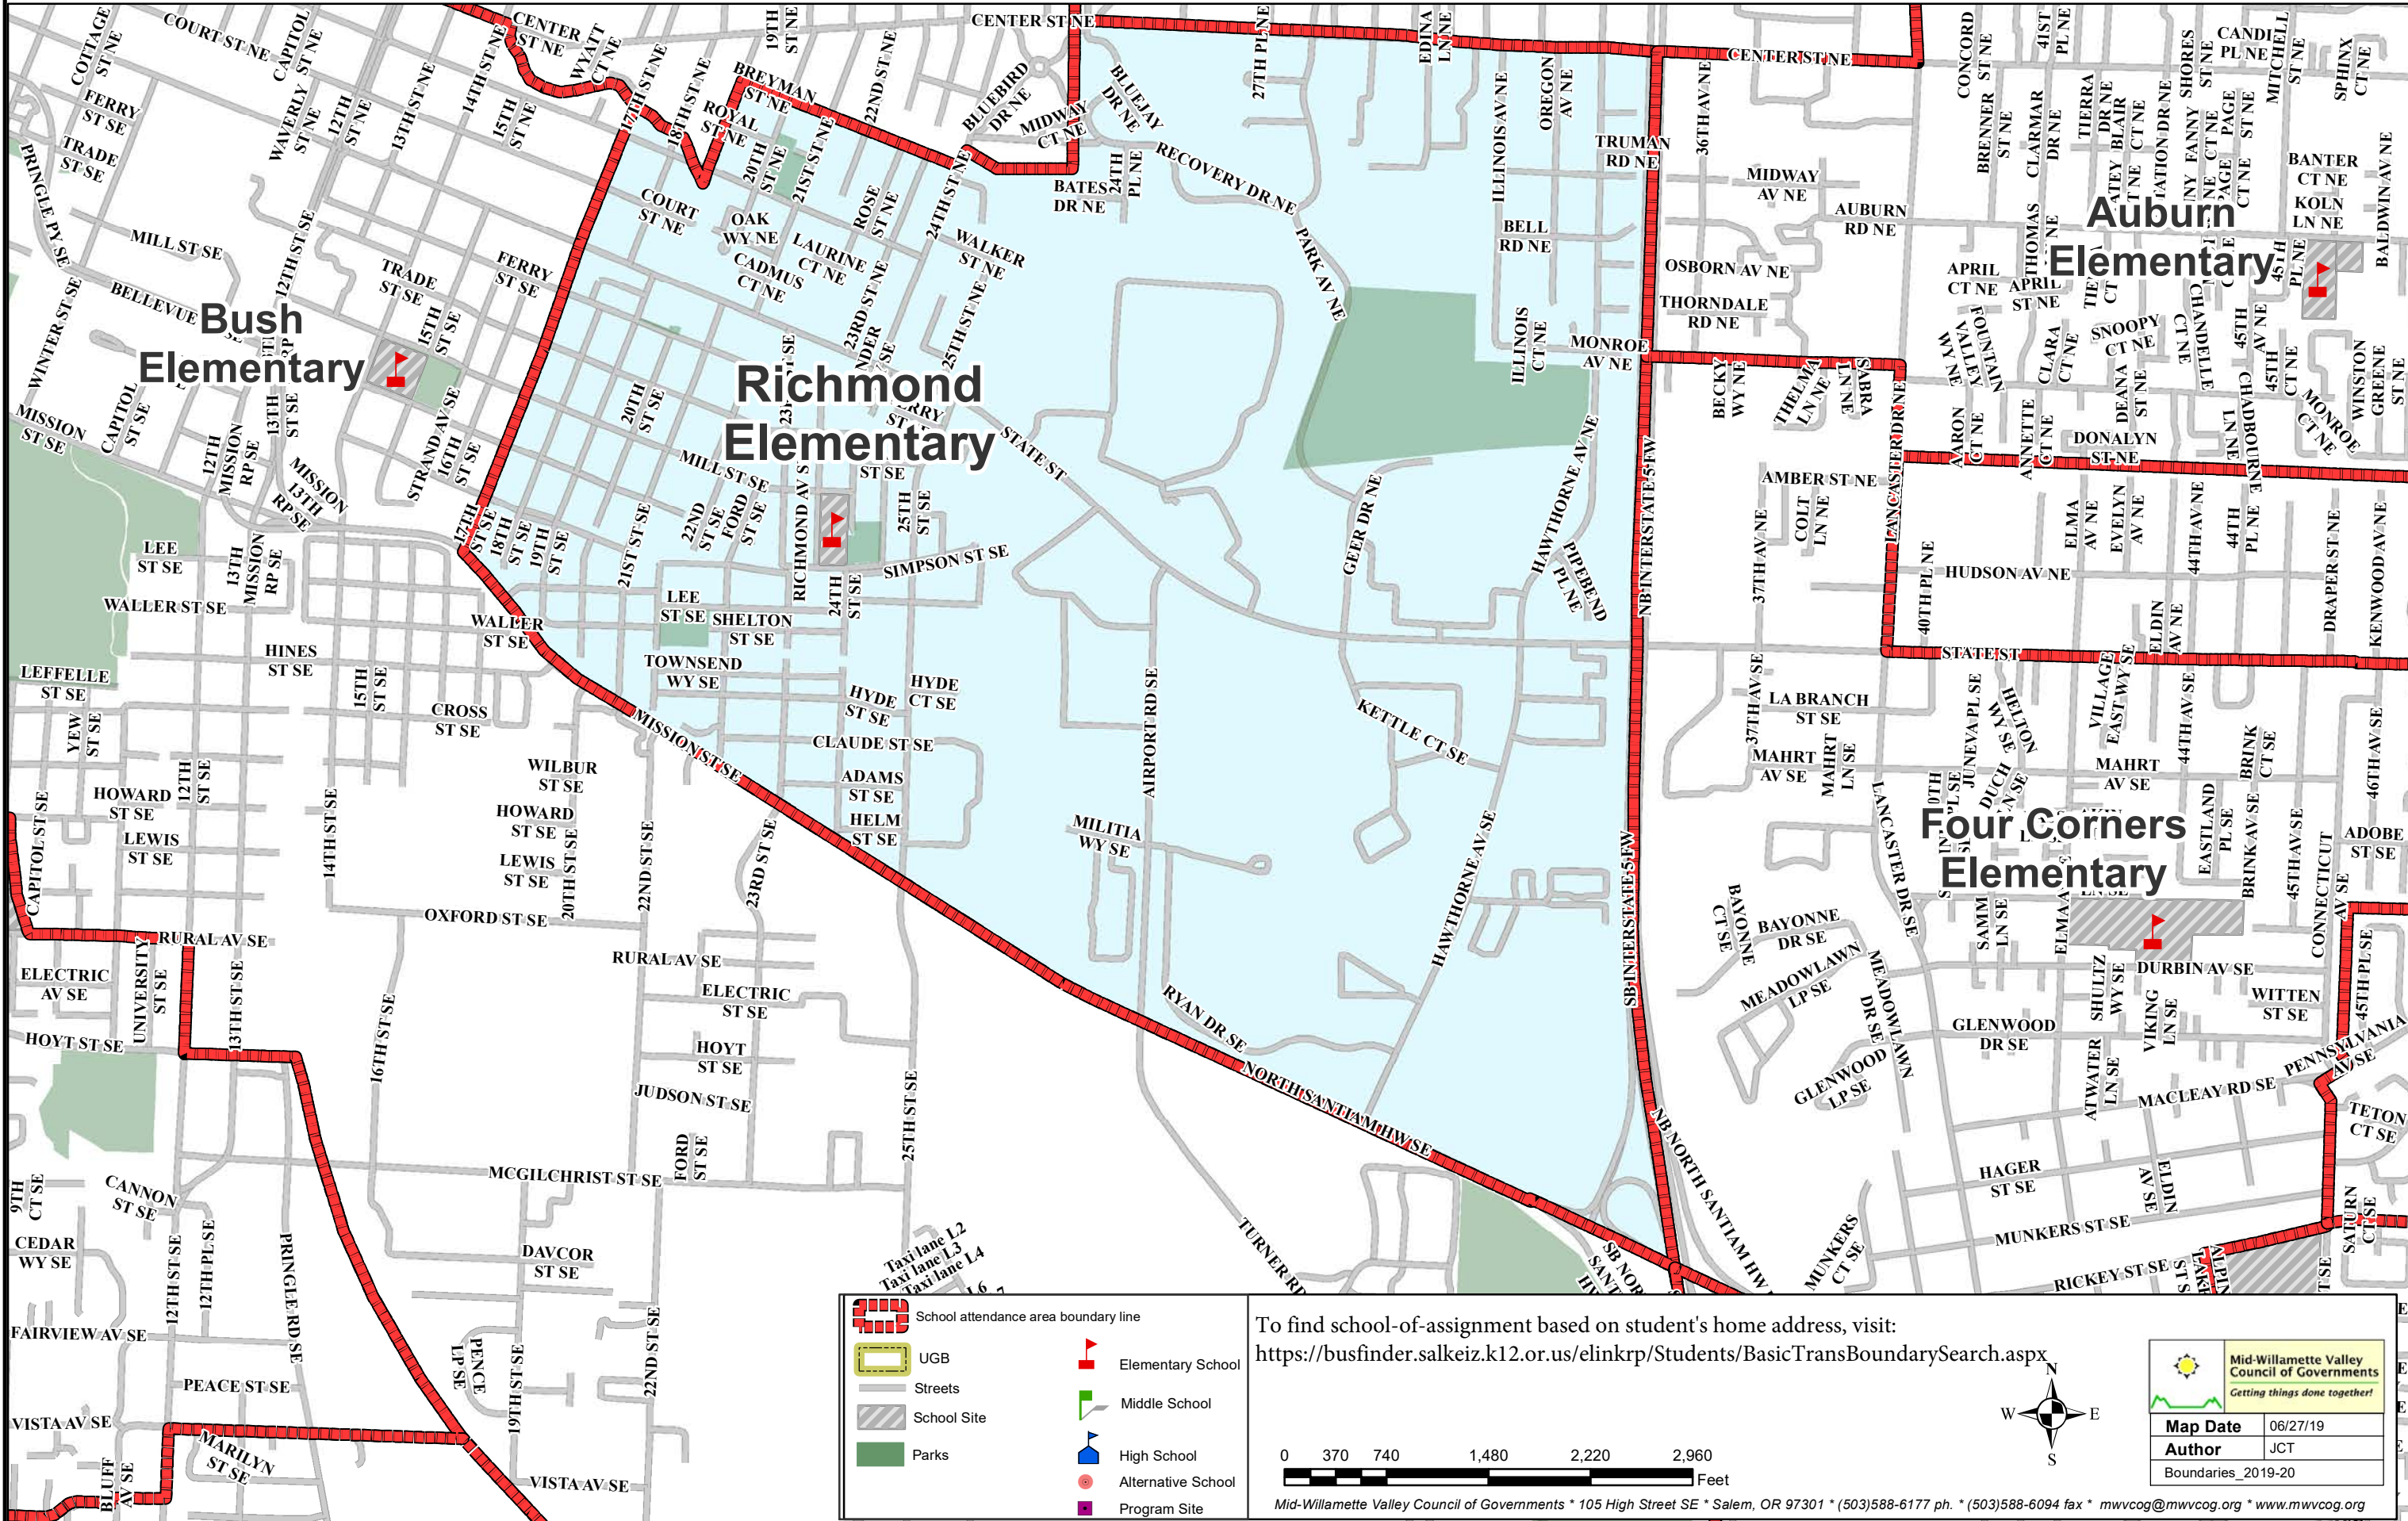

Richmond Elementary School

Salem-Keizer Public Schools

	School attendance area boundary line		Elementary School
	UGB		Middle School
	Streets		High School
	School Site		Alternative School
	Parks		Program Site

To find school-of-assignment based on student's home address, visit:
<https://busfinder.salkeiz.k12.or.us/elinkrp/Students/BasicTransBoundarySearch.aspx>

 Mid-Willamette Valley Council of Governments <i>Getting things done together!</i>	
Map Date	06/27/19
Author	JCT
Boundaries_2019-20	