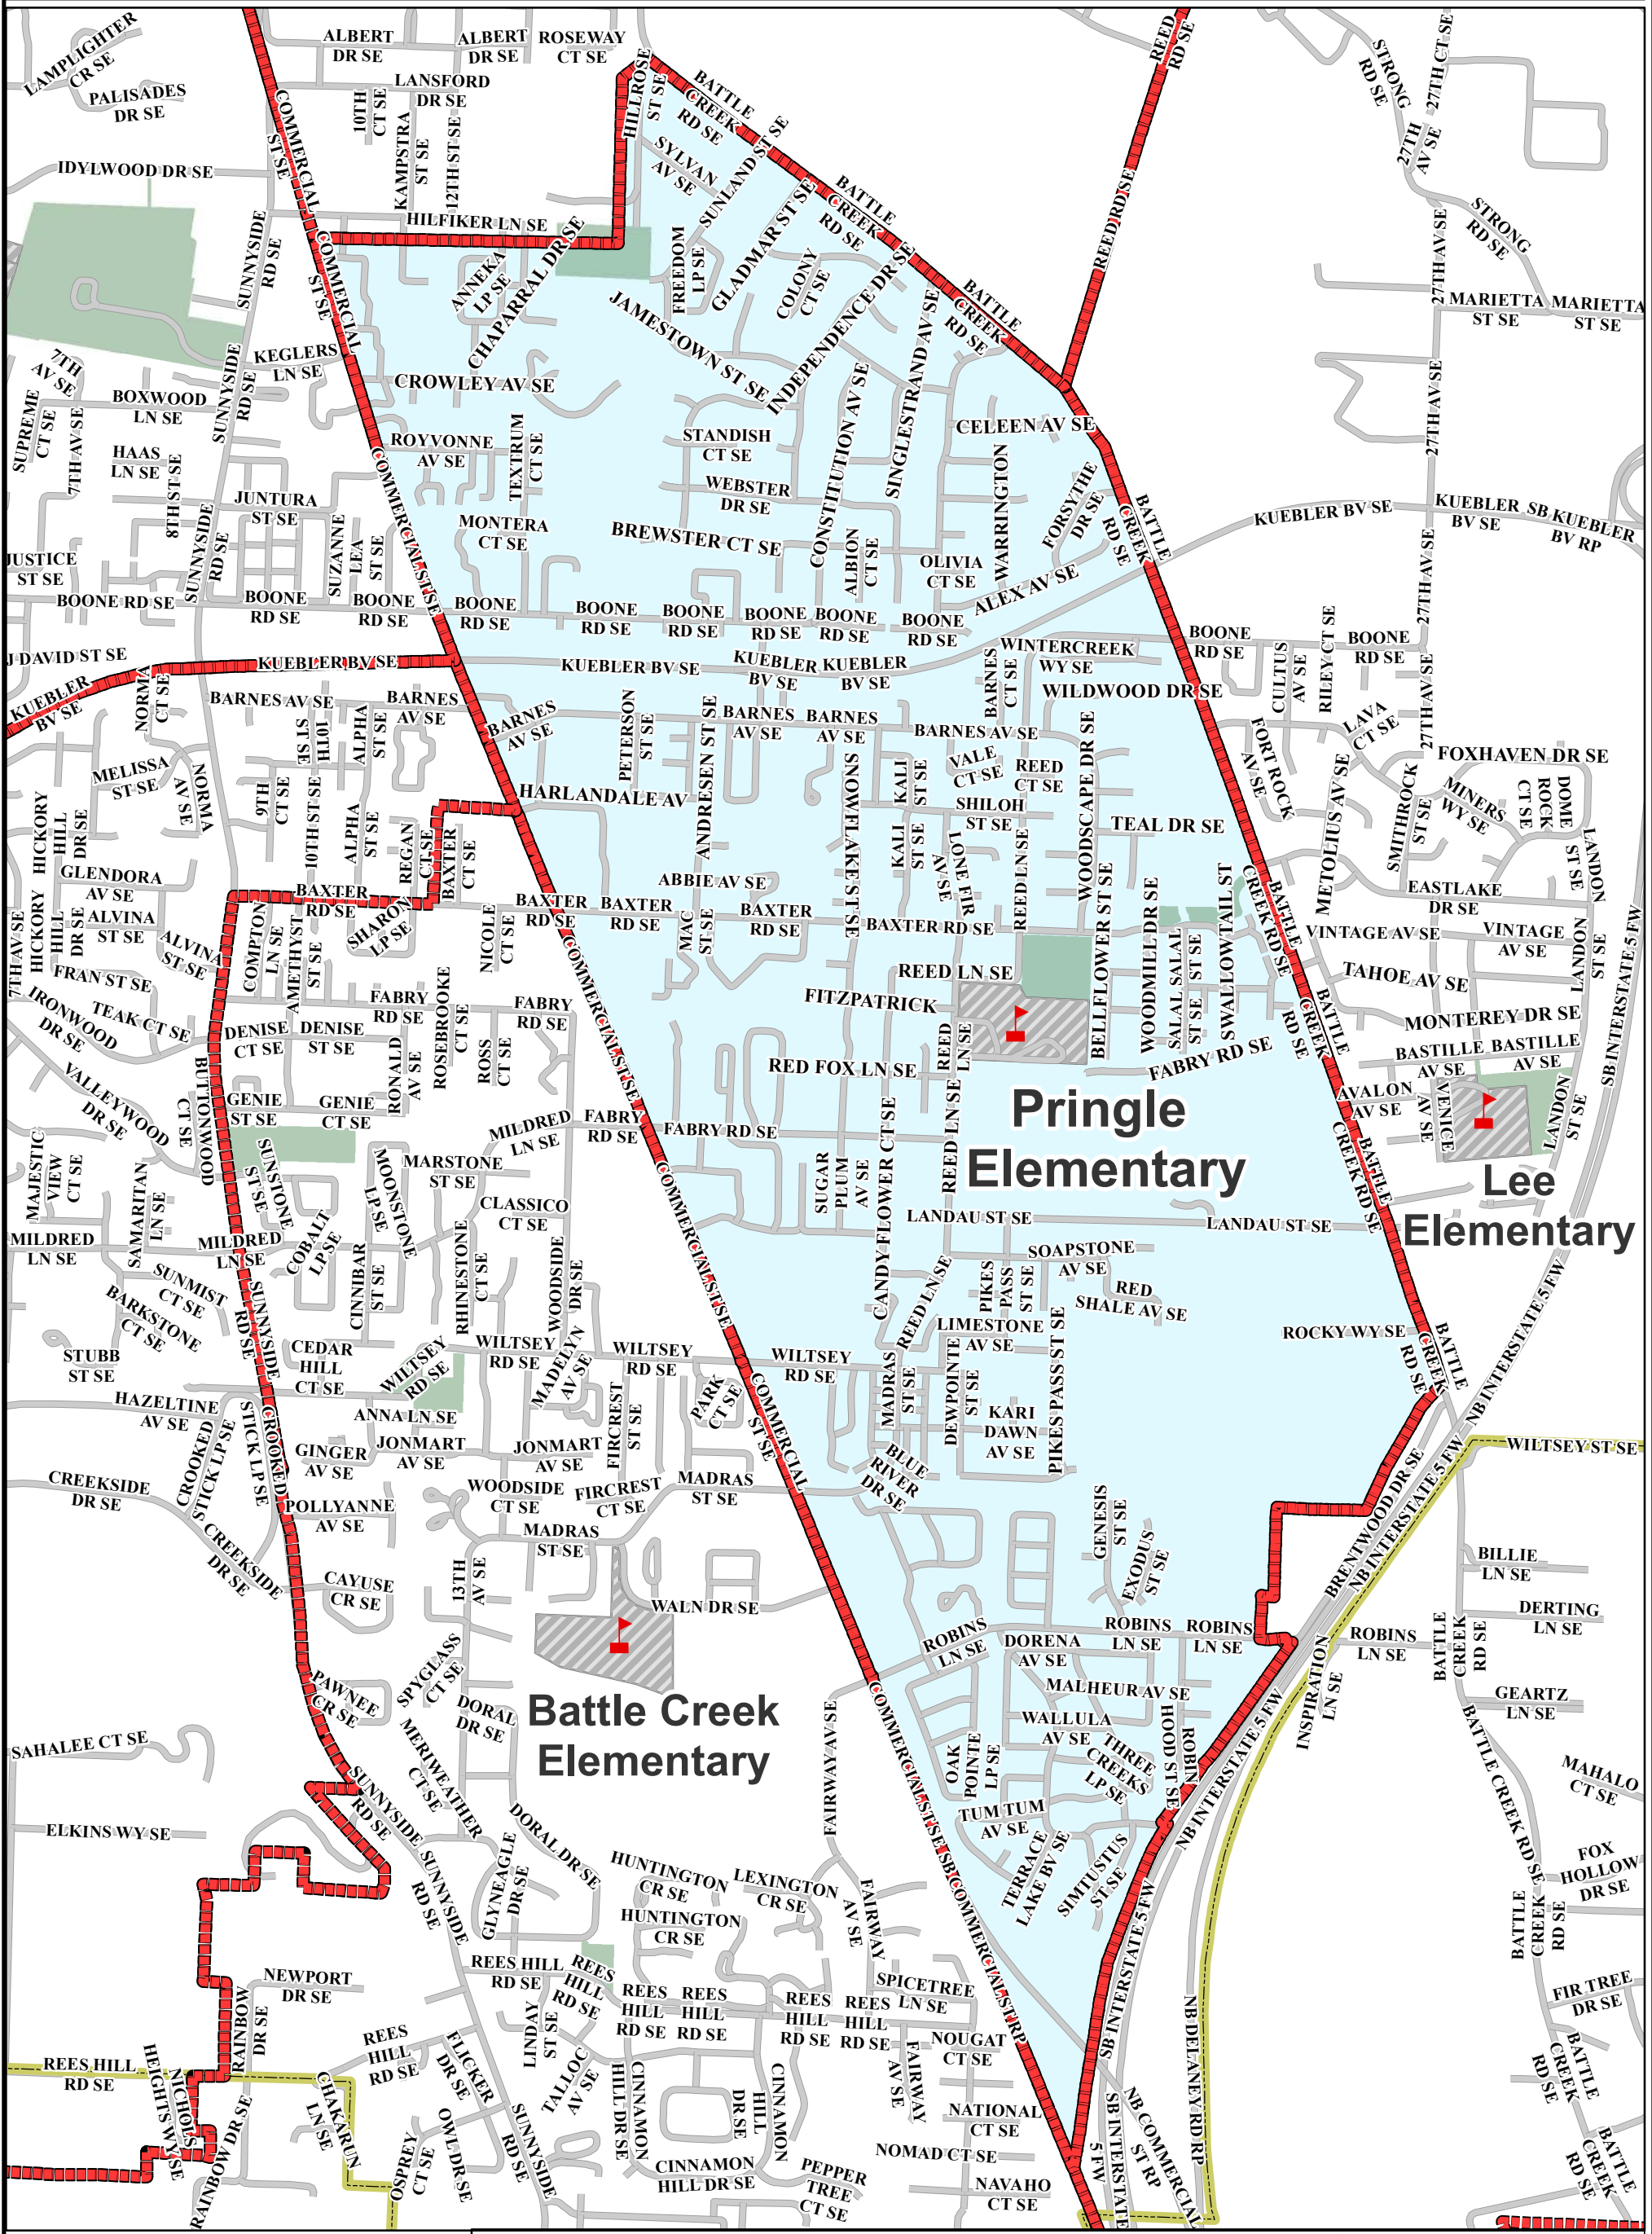

Pringle Elementary School

Salem-Keizer Public Schools

-  School attendance area boundary line
-  UGB
-  Streets
-  School Site
-  Parks
-  Elementary School
-  Middle School
-  High School
-  Alternative School
-  Program Site

To find school-of-assignment based on student's home address, visit:
<https://busfinder.salkeiz.k12.or.us/elinkrp/Students/BasicTransBoundarySearch.aspx>

0 250 500 1,000 1,500 2,000
 Feet

Mid-Willamette Valley Council of Governments
Getting things done together!

Map Date	06/27/19
Author	JCT
Boundaries_2019-20	