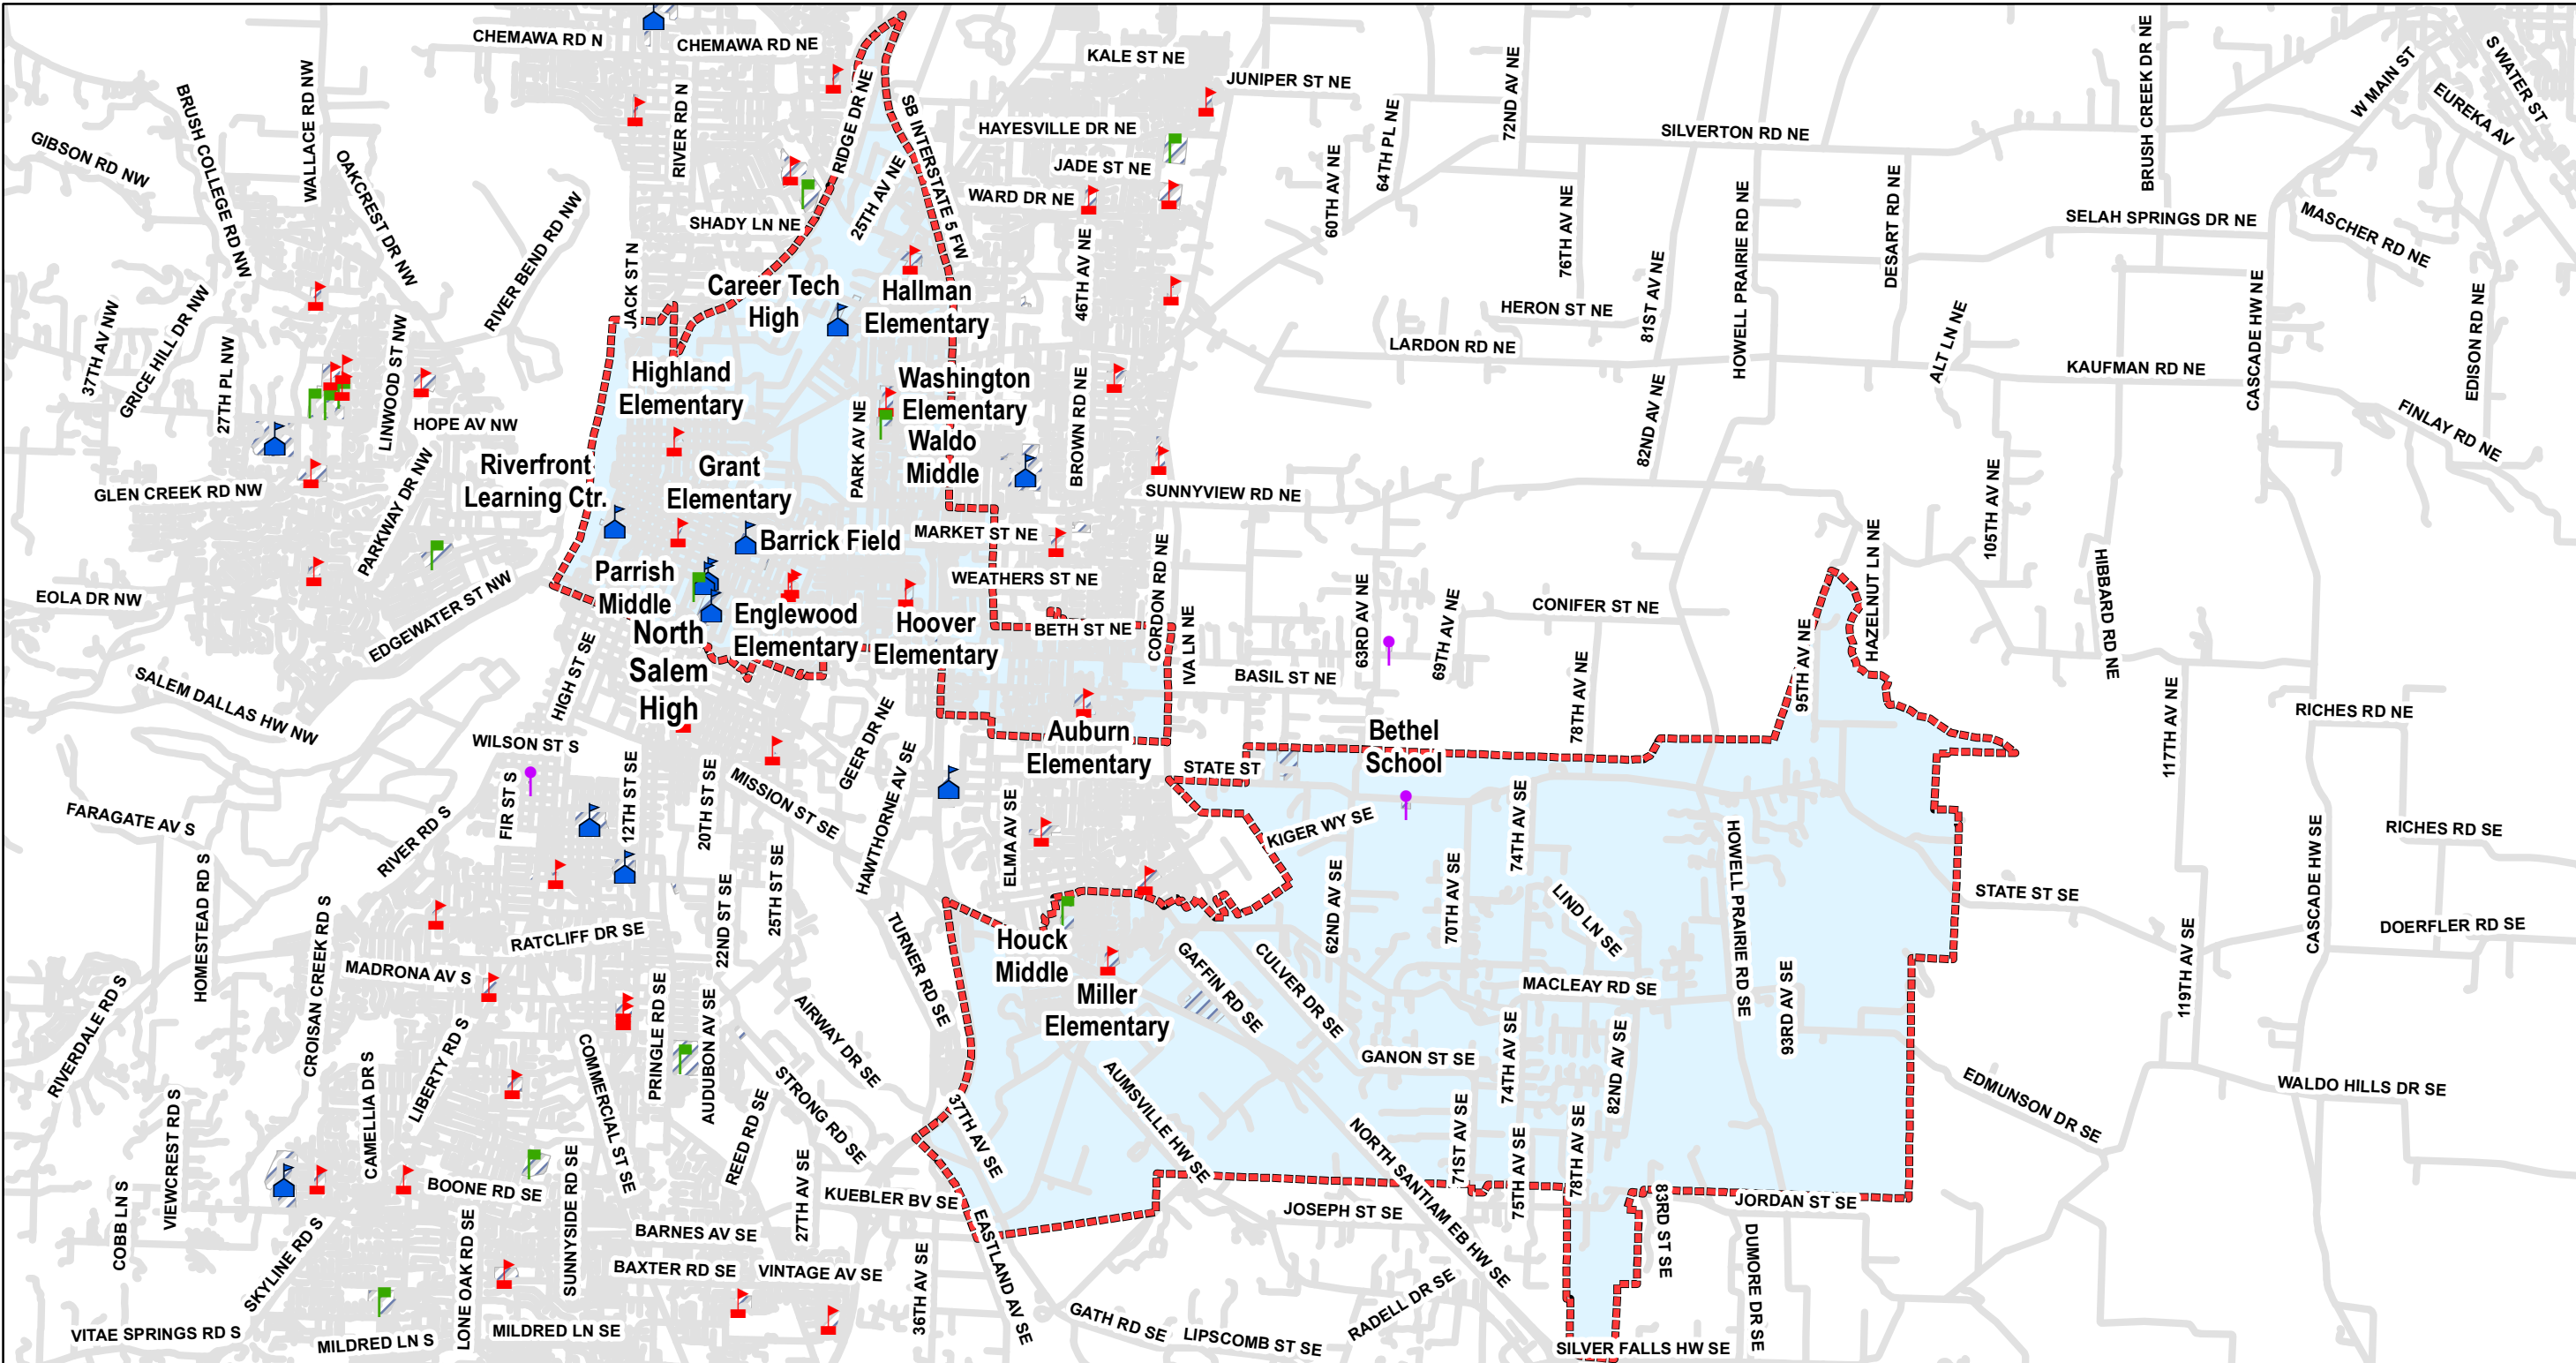

# Salem-Keizer Public Schools

## North Salem High School Attendance Area - Salem, Oregon

**LEGEND**

- North Salem High Boundary Line
- Streets
- School Site
- Elementary School
- Middle School
- High School
- Other School

0 1,850 3,700 7,400 11,100 14,800  
 Feet

Facilities and Planning Dept., 3630 State Street, Salem OR 97301  
 503-399-3335  
 Map Date: 5/20/2022

Salem-Keizer school attendance area maps are available in PDF format at:  
<https://www.salkeiz.k12.or.us/school-boundary-maps>  
 Tools to determine the school-of-assignment based on a students home address are here:  
<https://busfinder.salkeiz.k12.or.us/einkrp/Students/BasicTransBoundarySearch.aspx>  
<https://gis.salkeiz.k12.or.us/?op=Find+Your+School>