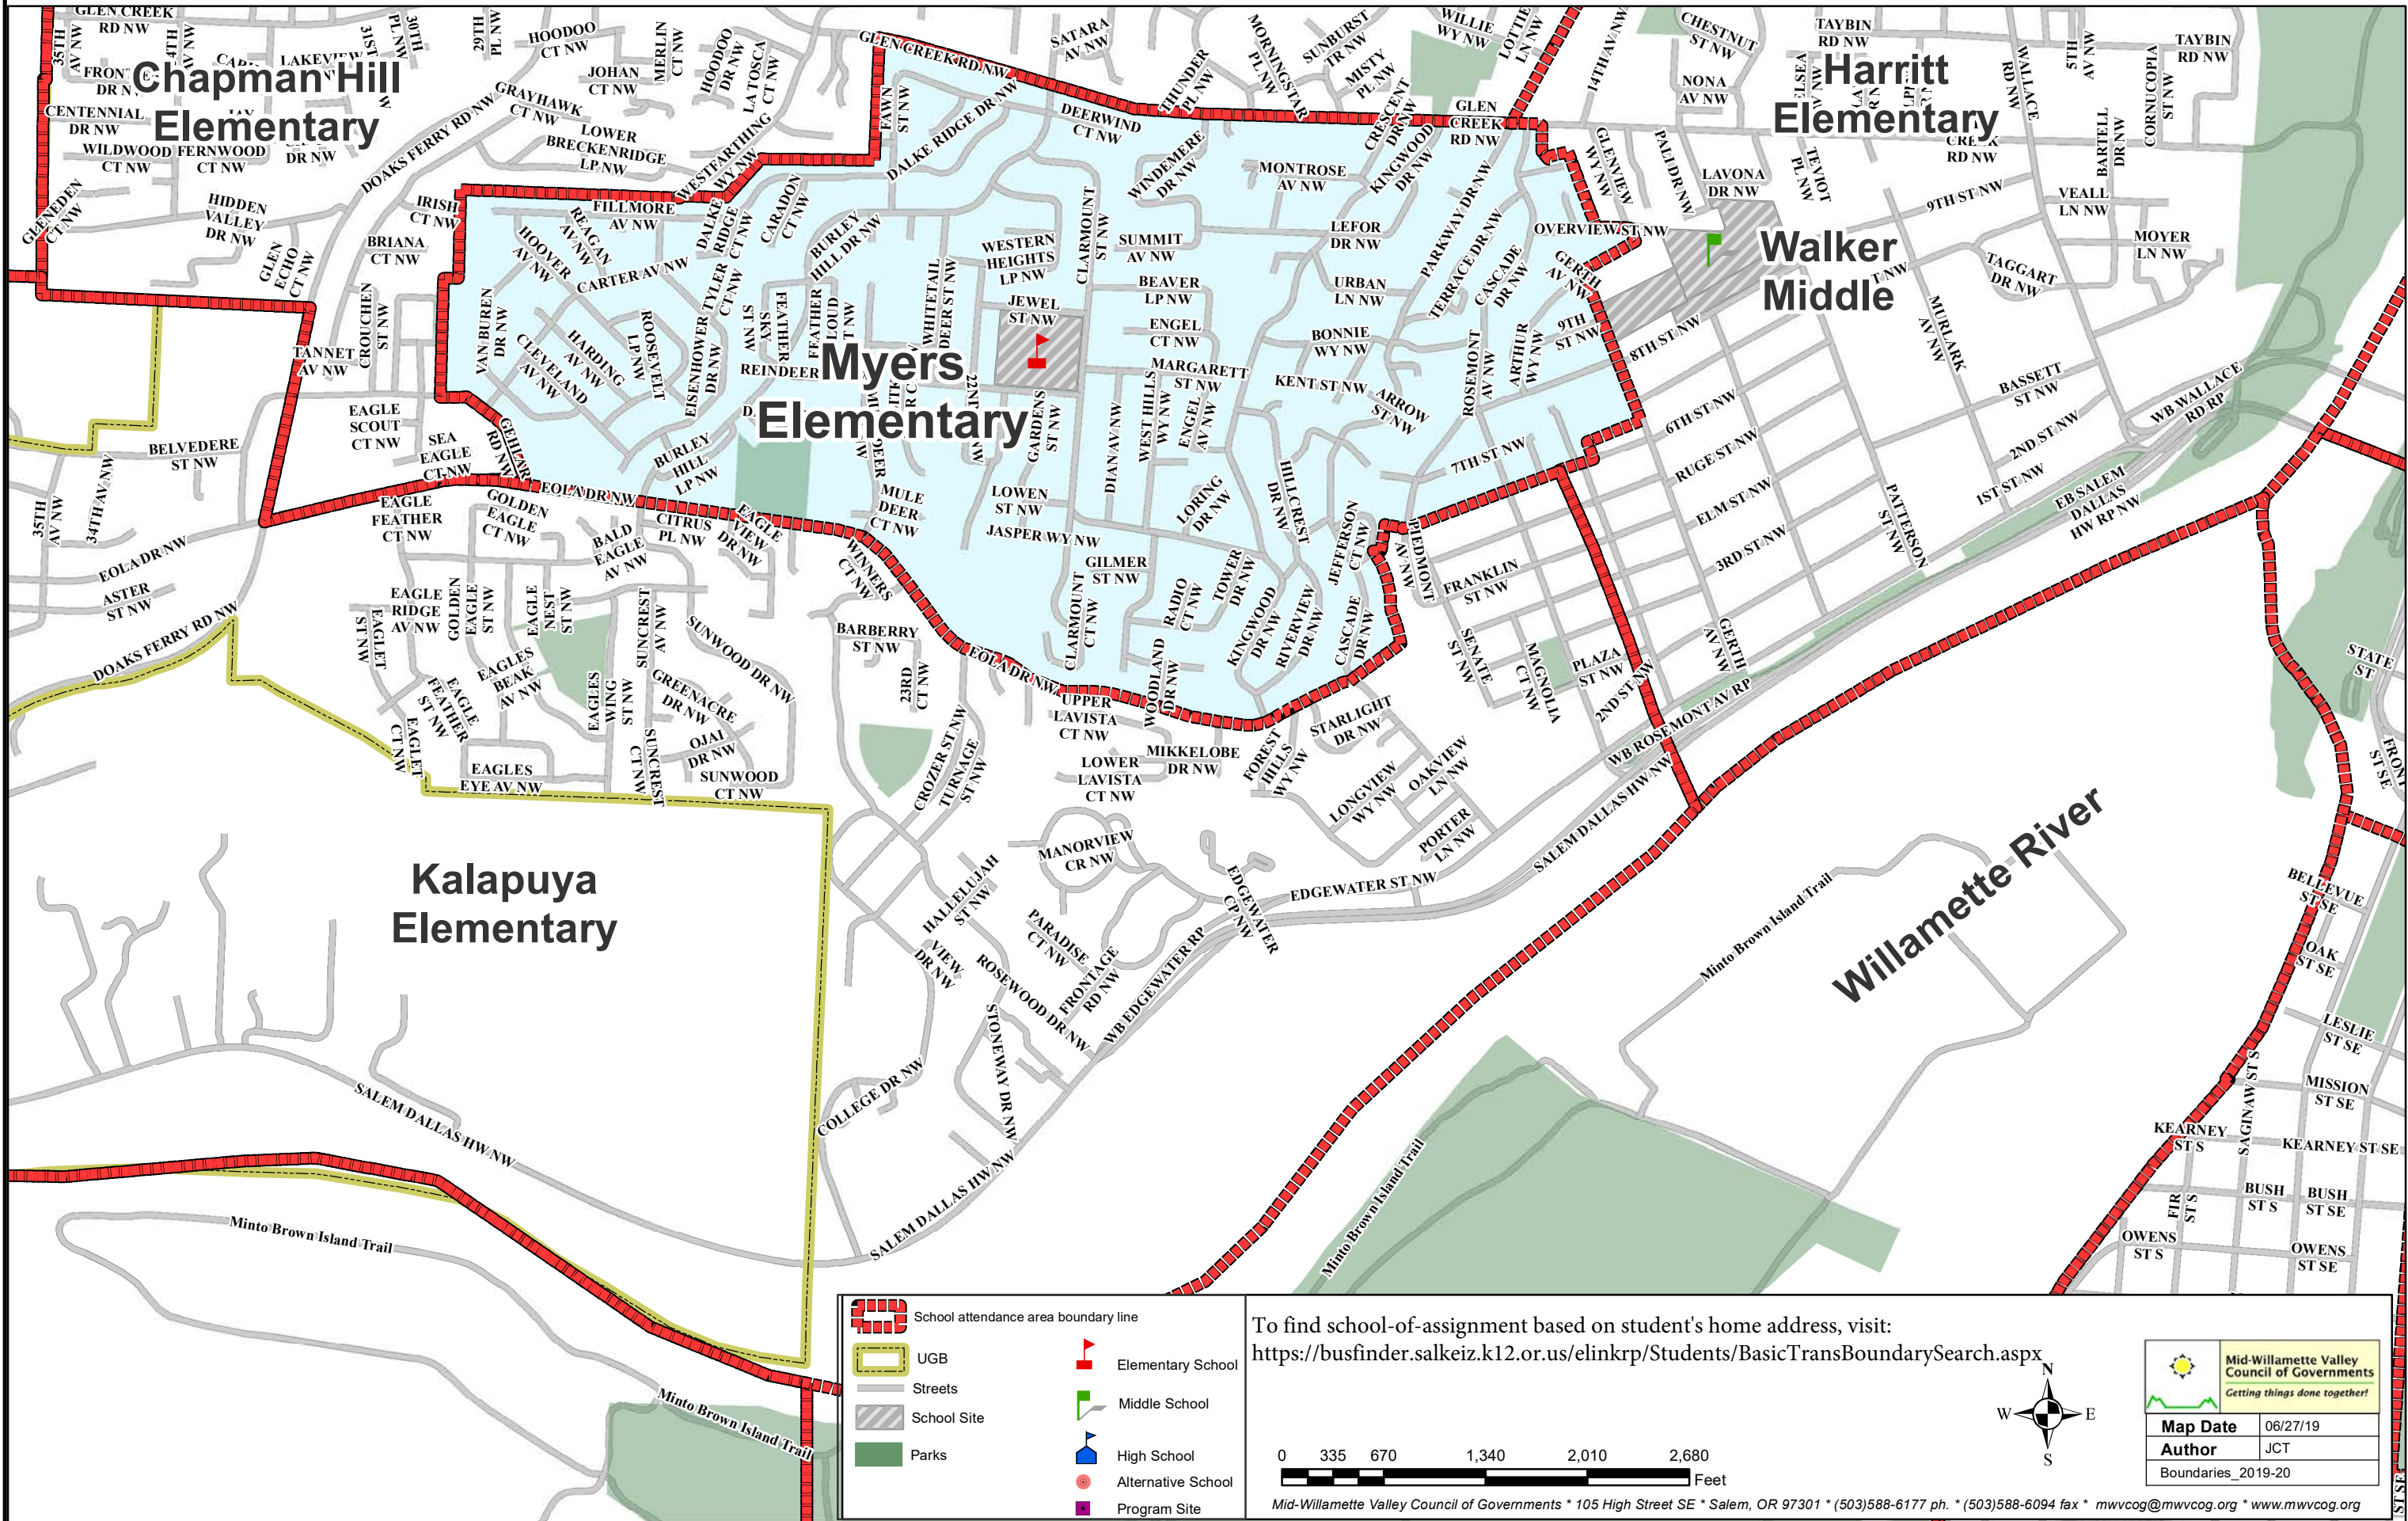

Myers Elementary School

Salem-Keizer Public Schools

	School attendance area boundary line		Elementary School
	UGB		Middle School
	Streets		High School
	School Site		Alternative School
	Parks		Program Site

To find school-of-assignment based on student's home address, visit:
<https://busfinder.salkeiz.k12.or.us/elinkrp/Students/BasicTransBoundarySearch.aspx>

 Mid-Willamette Valley Council of Governments <i>Getting things done together!</i>	
Map Date	06/27/19
Author	JCT
Boundaries_2019-20	