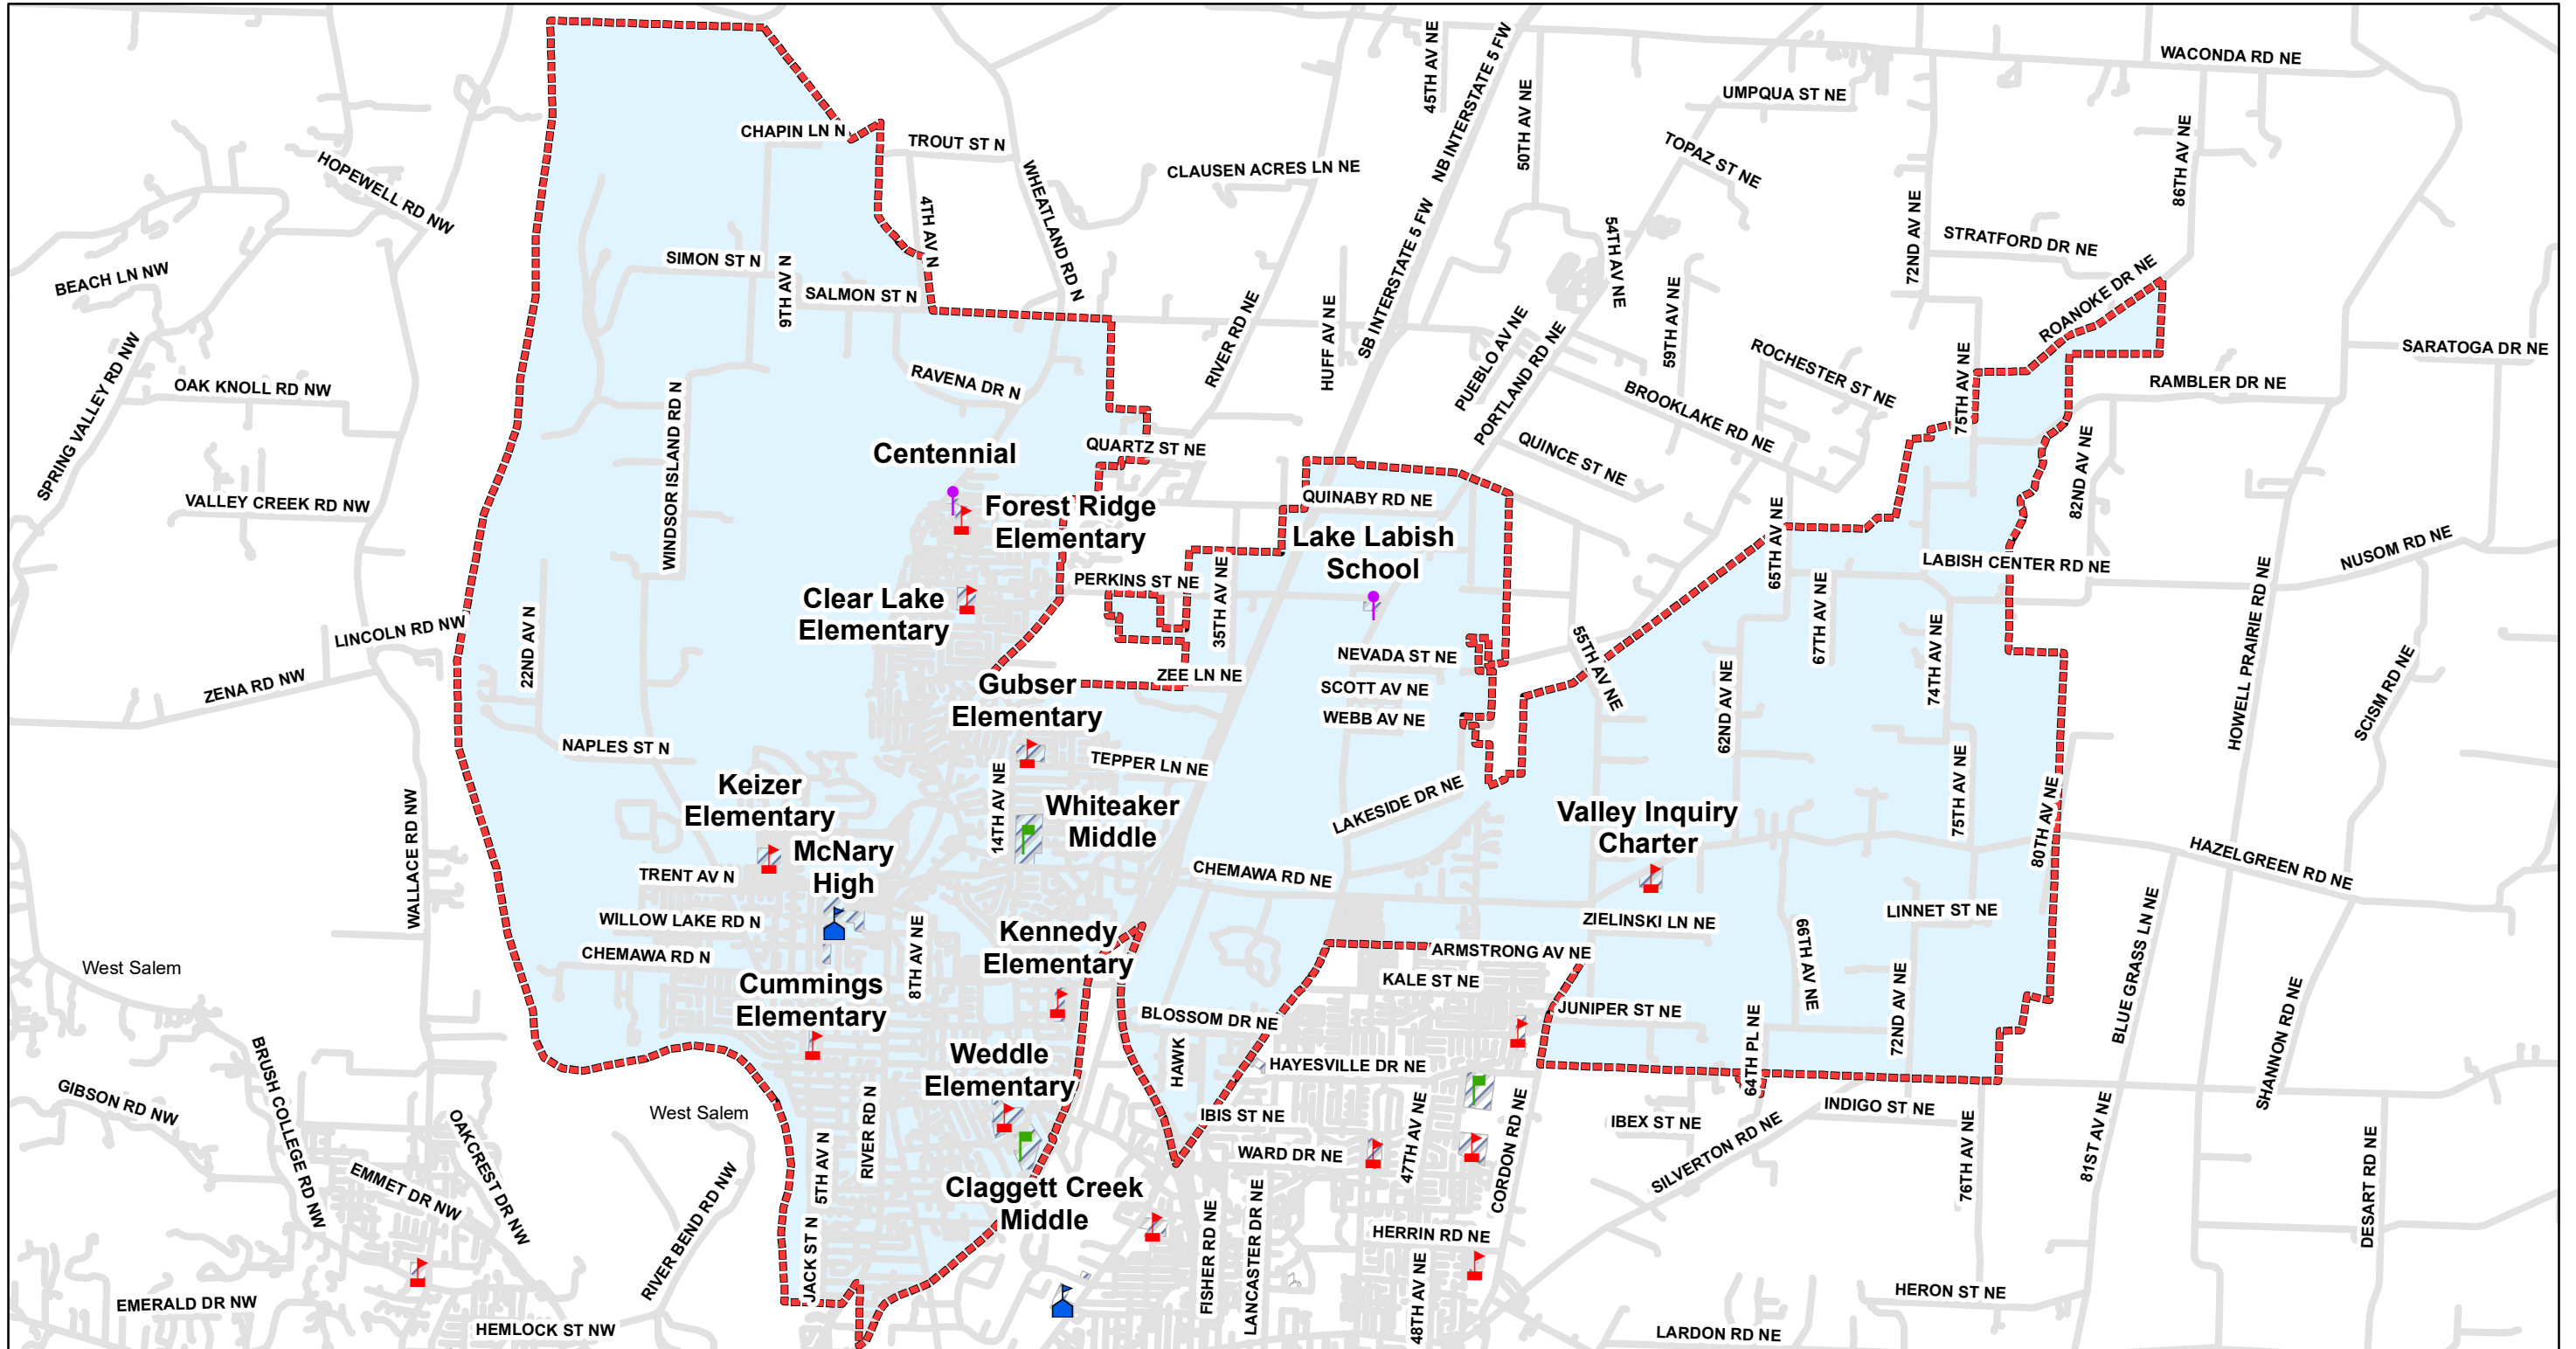

Salem-Keizer Public Schools McNary High School Attendance Area - Salem, Oregon

LEGEND
 McNary High Boundary Line
 Streets
 School Property

Elementary School
 Middle School
 High School
 Other School

Facilities and Planning Dept., 3630 State Street, Salem OR 97301
 503-399-3335
 Map Date: 5/20/2022

Salem-Keizer school attendance area maps are available in PDF format at:
<https://www.salkeiz.k12.or.us/school-boundary-maps>
 Tools to determine the school-of-assignment based on a students home address are here:
<https://busfinder.salkeiz.k12.or.us/einkrp/Students/BasicTransBoundarySearch.aspx>
<https://gis.salkeiz.k12.or.us/?op=Find+Your+School>