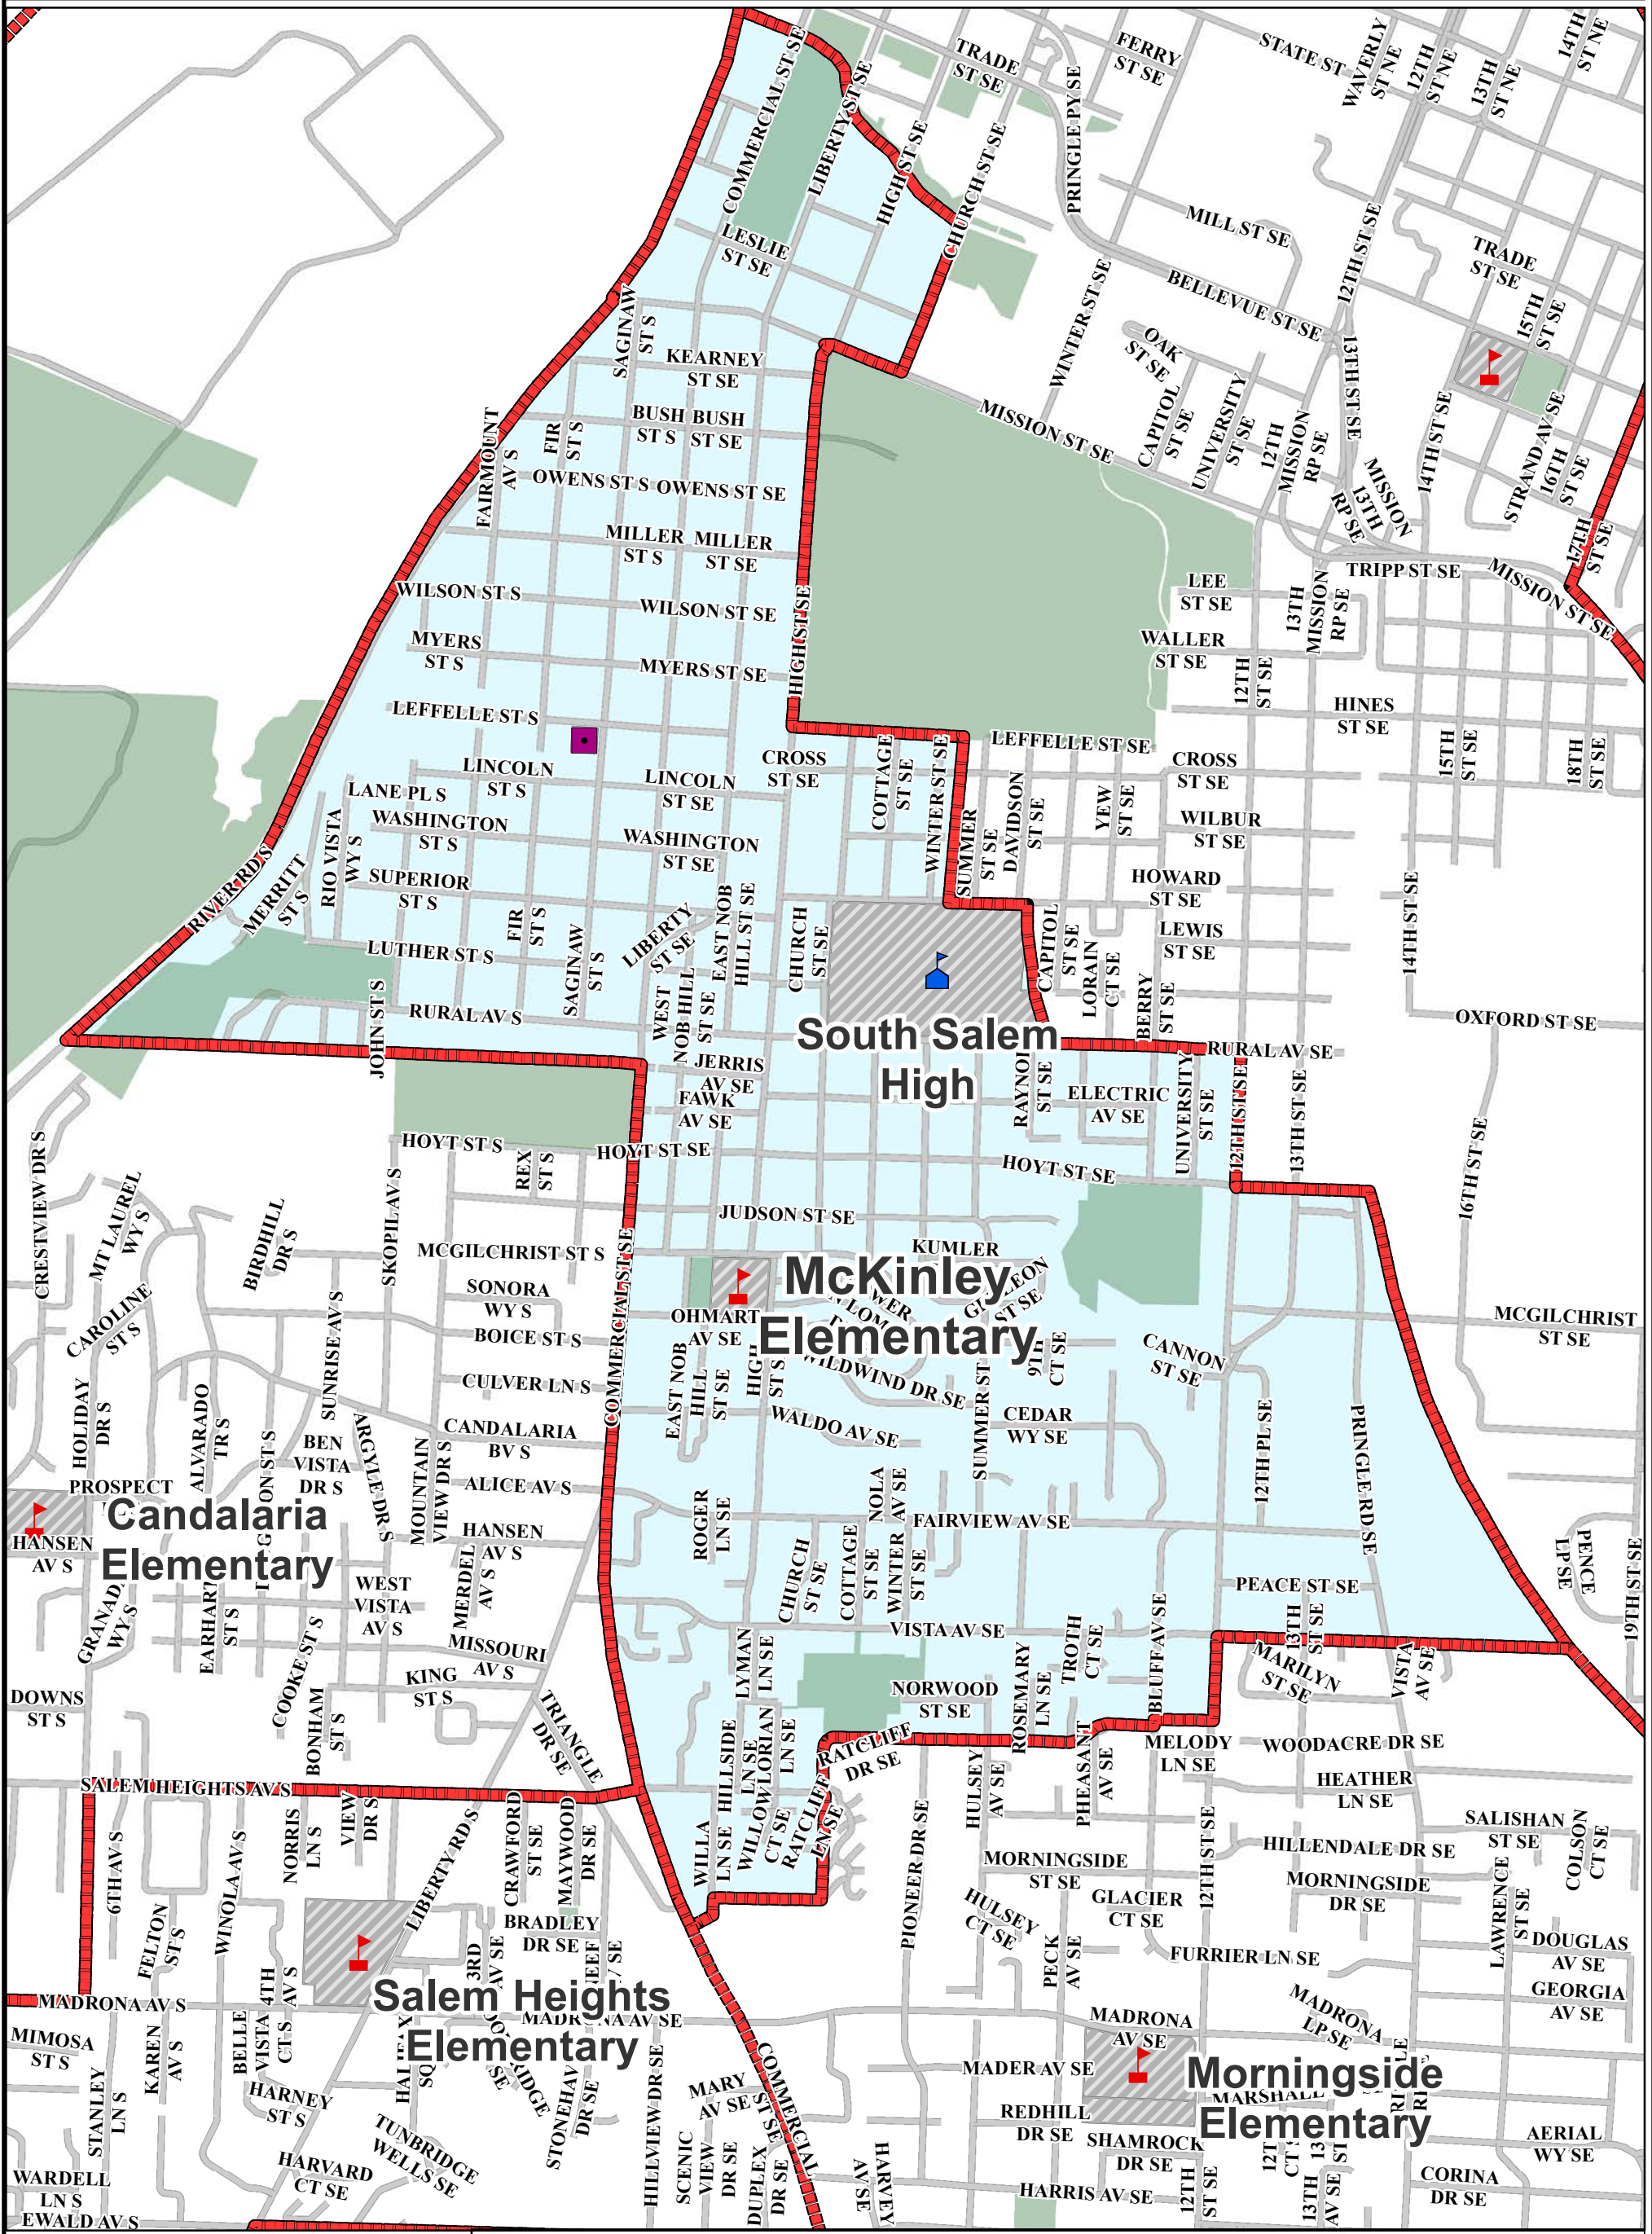

# McKinley Elementary School

## Salem-Keizer Public Schools

-  School attendance area boundary line
-  UGB
-  Streets
-  School Site
-  Parks
-  Elementary School
-  Middle School
-  High School
-  Alternative School
-  Program Site

To find school-of-assignment based on student's home address, visit:  
<https://busfinder.salkeiz.k12.or.us/elinkrp/Students/BasicTransBoundarySearch.aspx>

0 225 450 900 1,350 1,800  
 Feet

**Mid-Willamette Valley Council of Governments**  
*Getting things done together!*

<b>Map Date</b>	06/27/19
<b>Author</b>	JCT
Boundaries_2019-20	