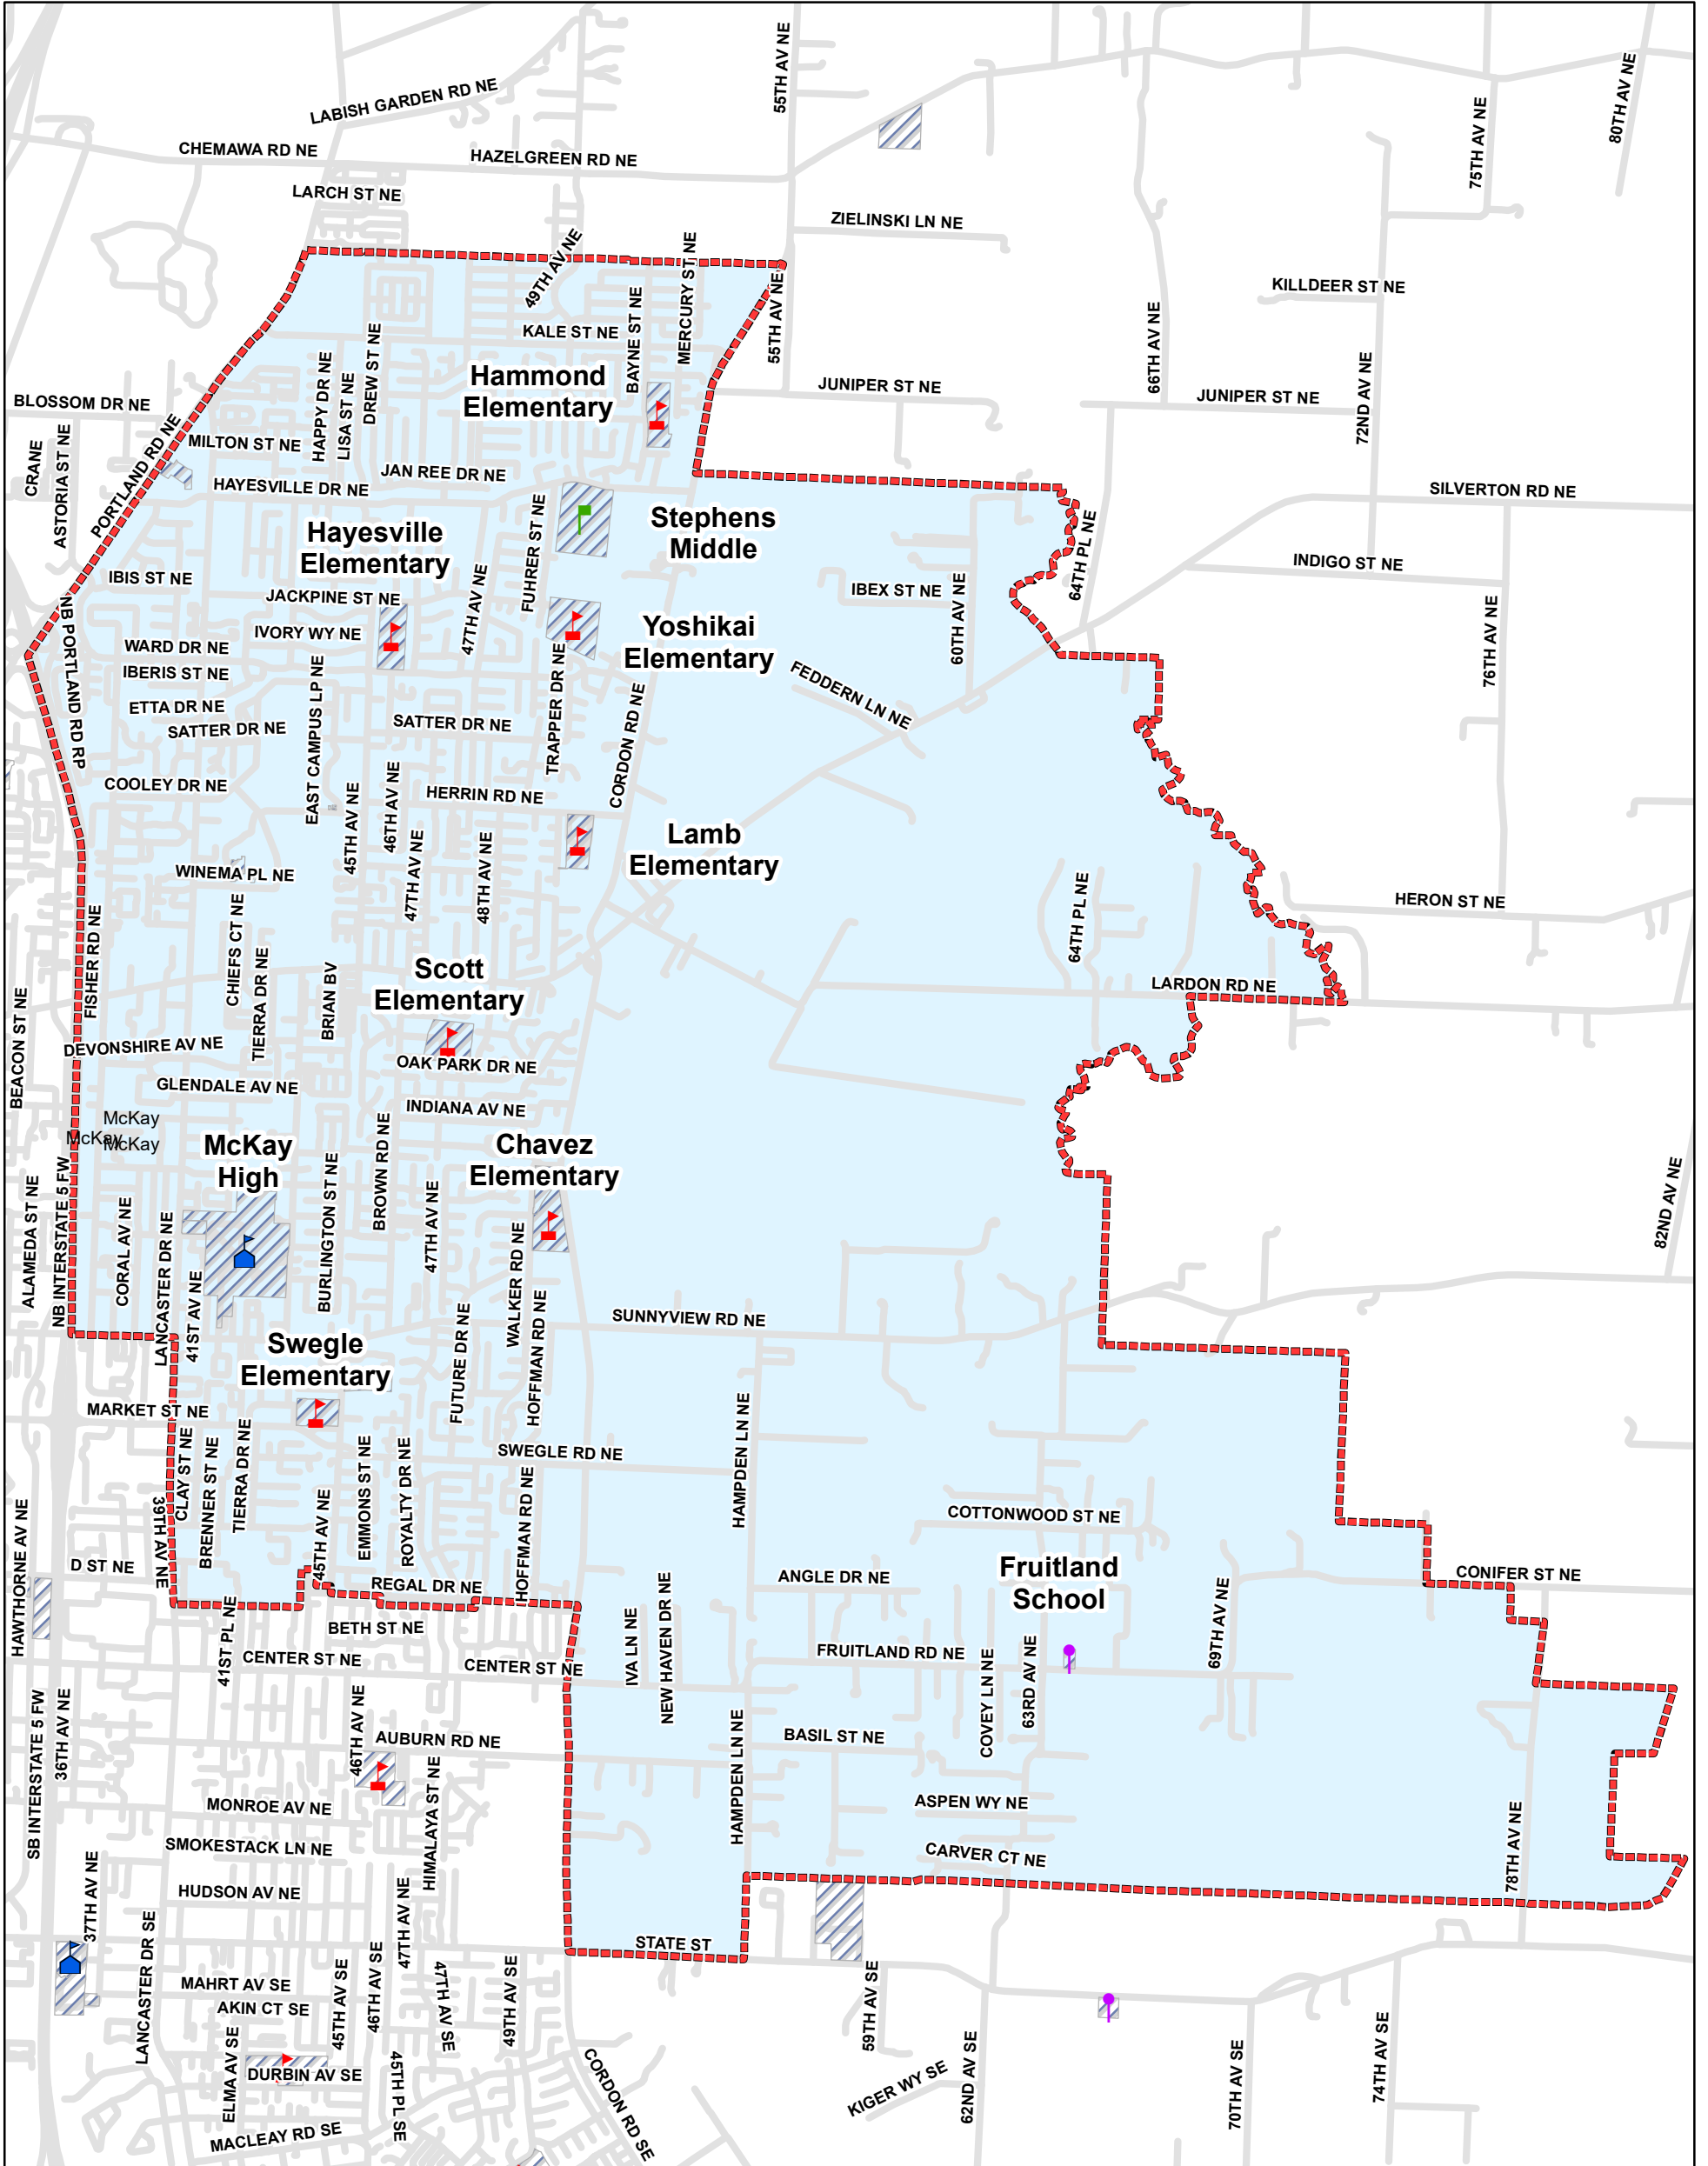

Salem-Keizer Public Schools McKay High School Attendance Area - Salem, Oregon

LEGEND

- McKay High Boundary Line
- School Site
- Streets
- ▲ Elementary School
- Middle School
- High School
- Other School

0 800 1,600 3,200 4,800 6,400
Feet

Facilities and Planning Dept., 3630 State Street, Salem OR 97301
503-399-3335
Map Date: 5/20/2022

Salem-Keizer school attendance area maps are available in PDF format at:
<https://www.salkeiz.k12.or.us/school-boundary-maps>
Tools to determine the school-of-assignment based on a students home address are here:
<https://busfinder.salkeiz.k12.or.us/elinkrp/Students/BasicTransBoundarySearch.aspx>
<https://gis.salkeiz.k12.or.us/?op=Find+Your+School>