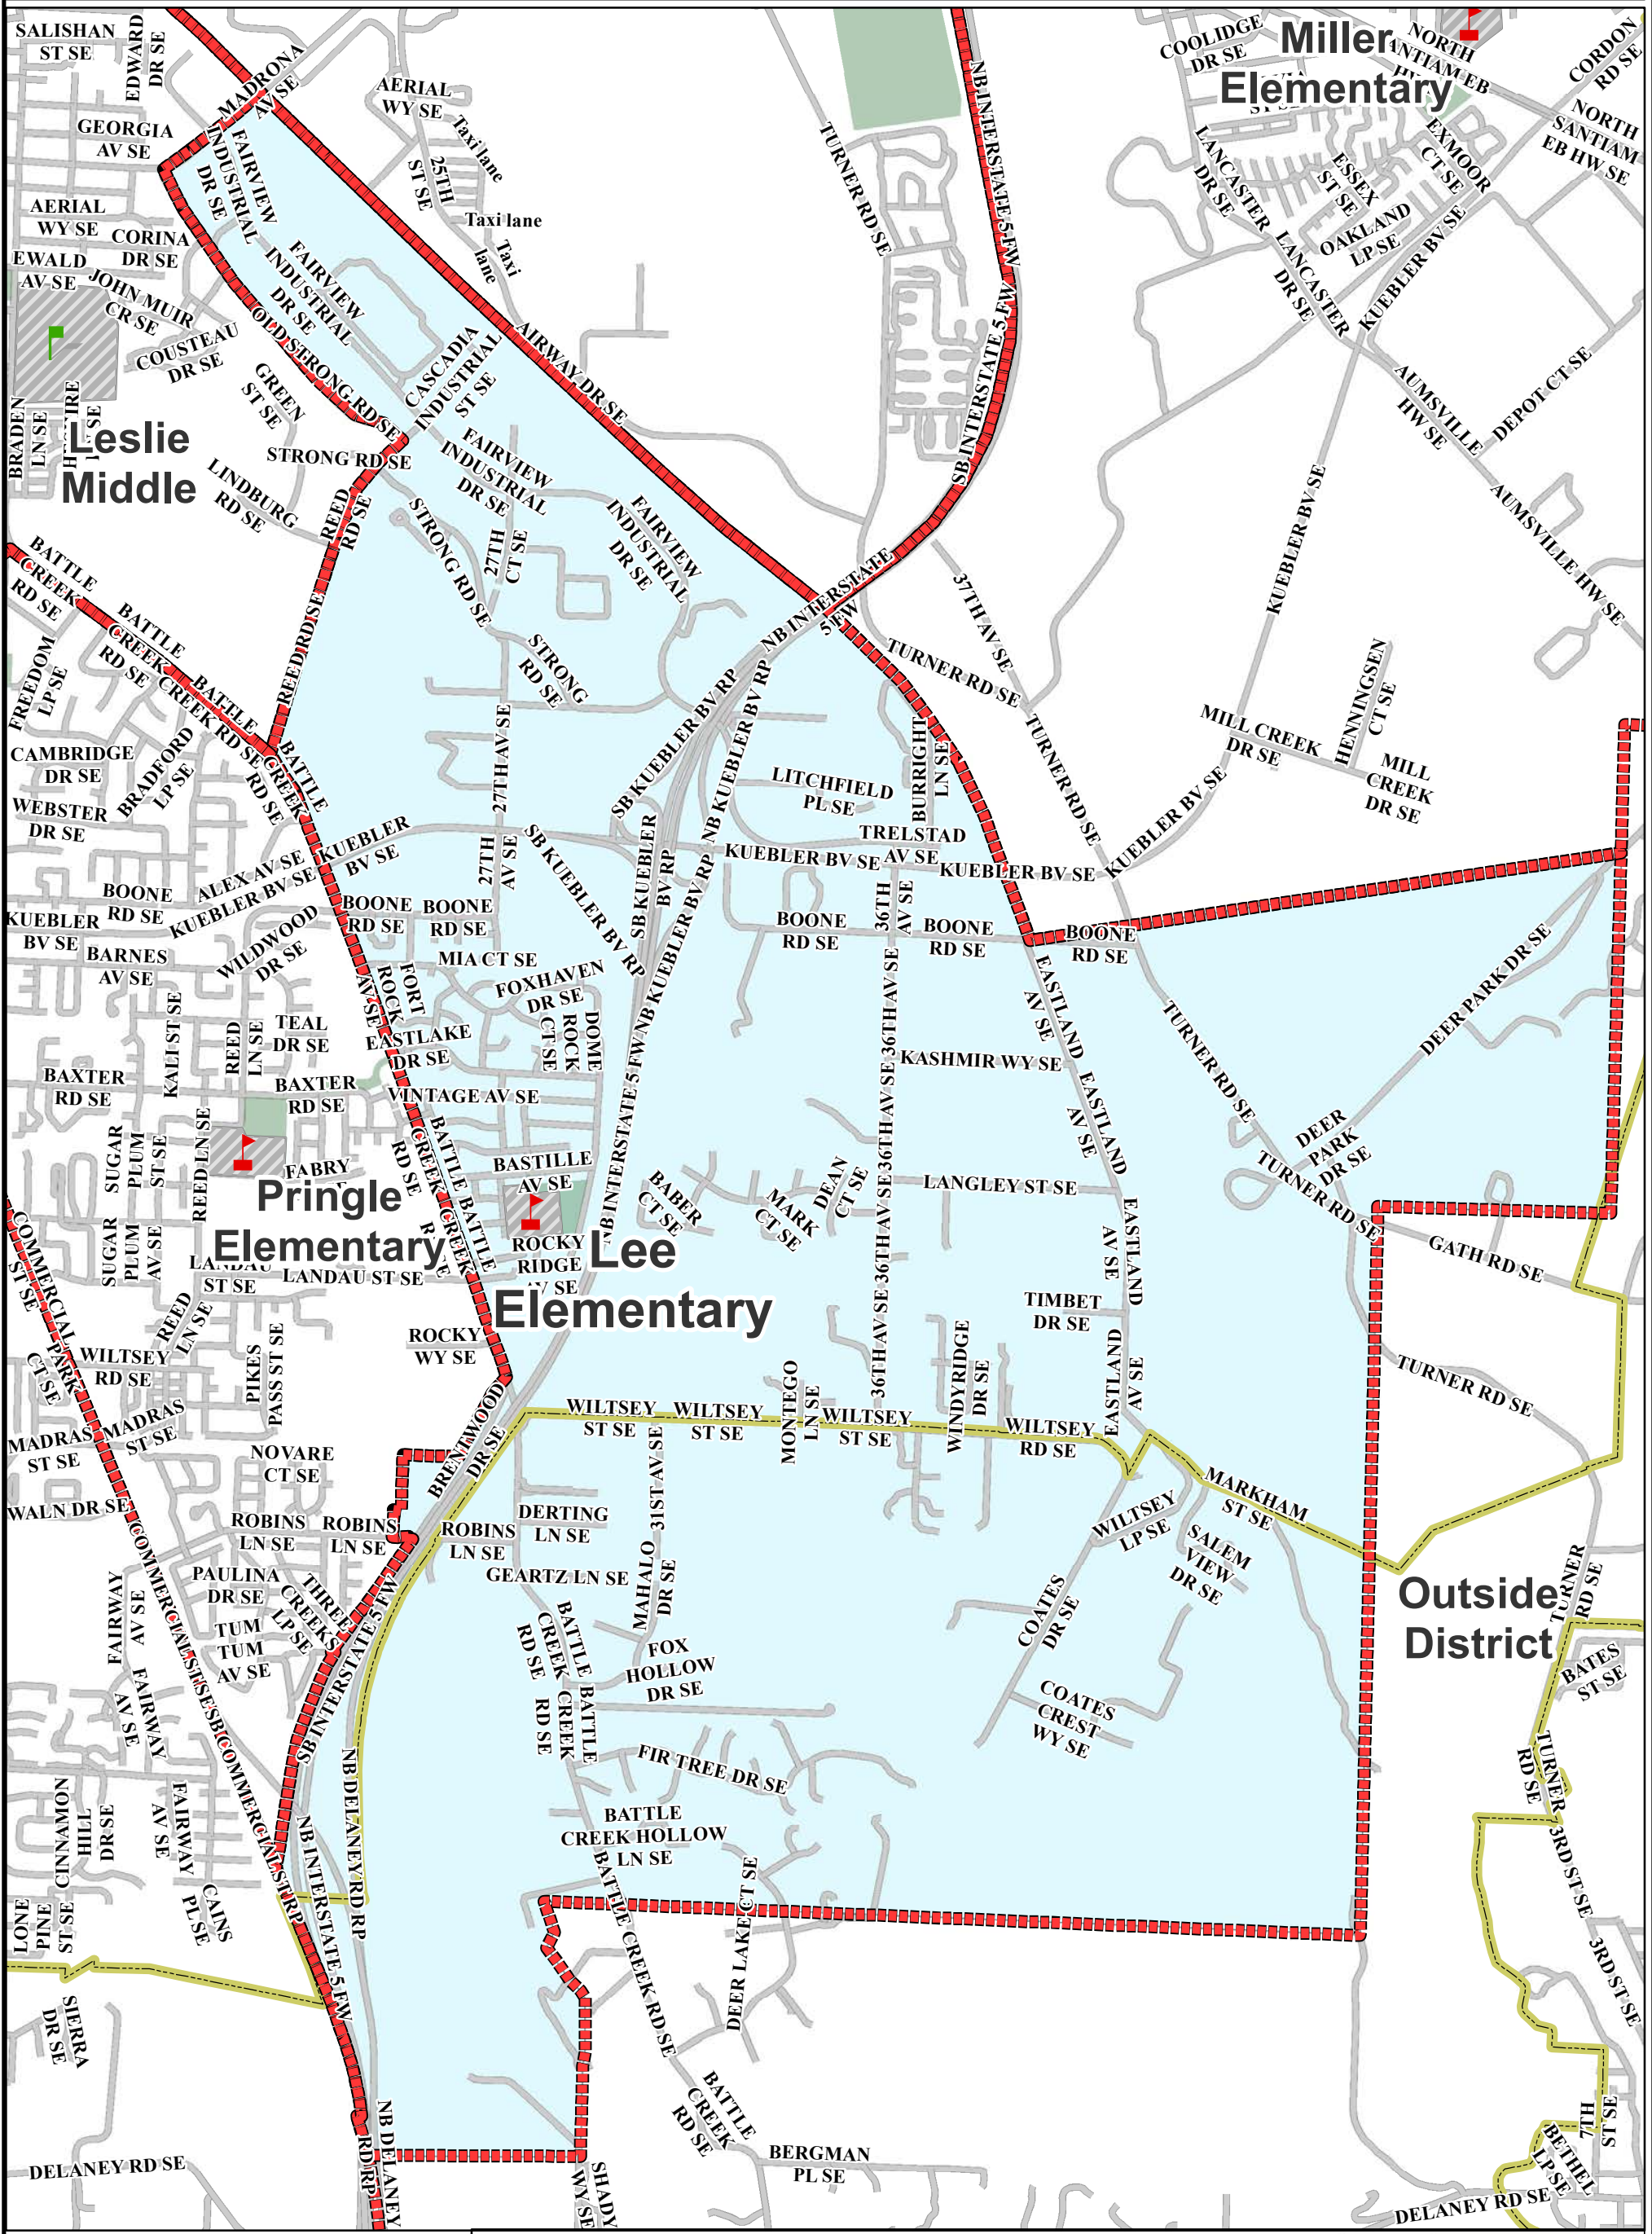

Lee Elementary School

Salem-Keizer Public Schools

-  School attendance area boundary line
-  UGB
-  Streets
-  School Site
-  Parks
-  Elementary School
-  Middle School
-  High School
-  Alternative School
-  Program Site

To find school-of-assignment based on student's home address, visit:
<https://busfinder.salkeiz.k12.or.us/elinkrp/Students/BasicTransBoundarySearch.aspx>

0 250 500 1,000 1,500 2,000
 Feet

Mid-Willamette Valley Council of Governments * 105 High Street SE * Salem, OR 97301 * (503)588-6177 ph. * (503)588-6094 fax * mwwcog@mwwcog.org * www.mwwcog.org

 Mid-Willamette Valley Council of Governments
Getting things done together!

Map Date	06/27/19
Author	JCT
Boundaries_2019-20	