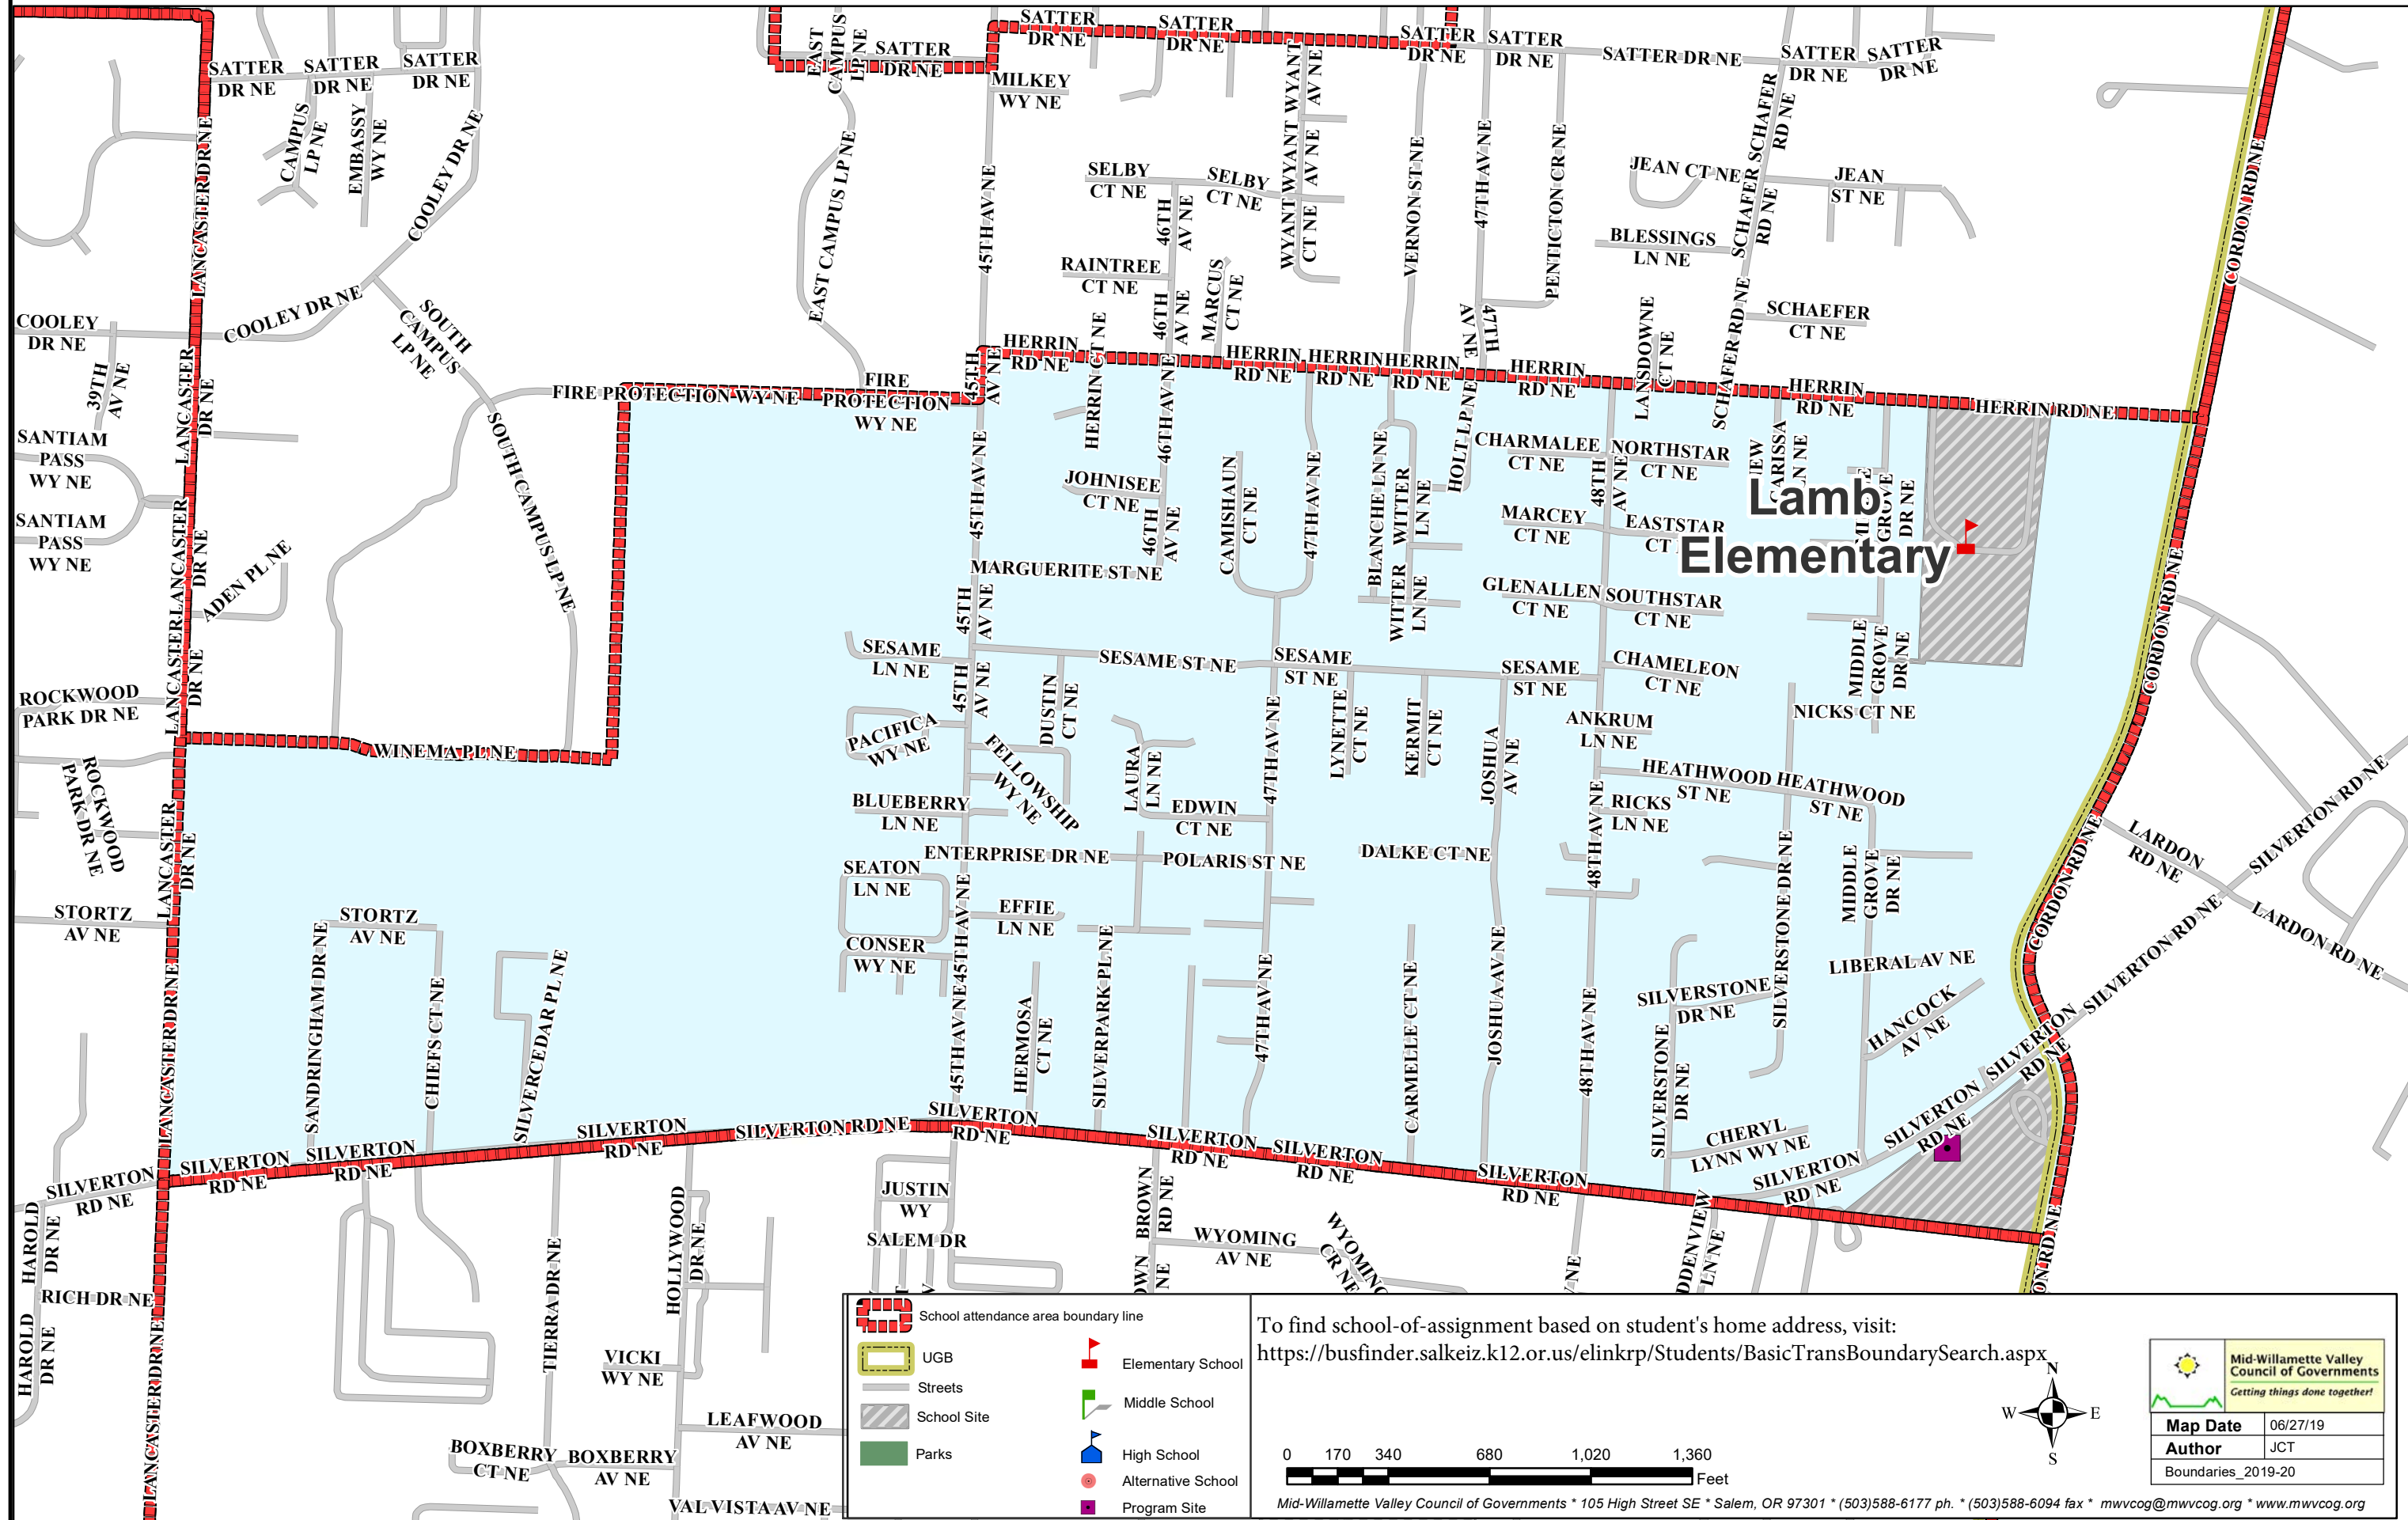

Lamb Elementary School

Salem-Keizer Public Schools

Lamb Elementary

To find school-of-assignment based on student's home address, visit:
<https://busfinder.salkeiz.k12.or.us/elinkrp/Students/BasicTransBoundarySearch.aspx>

<p>Mid-Willamette Valley Council of Governments Getting things done together!</p>	
Map Date	06/27/19
Author	JCT
Boundaries_2019-20	

0 170 340 680 1,020 1,360 Feet