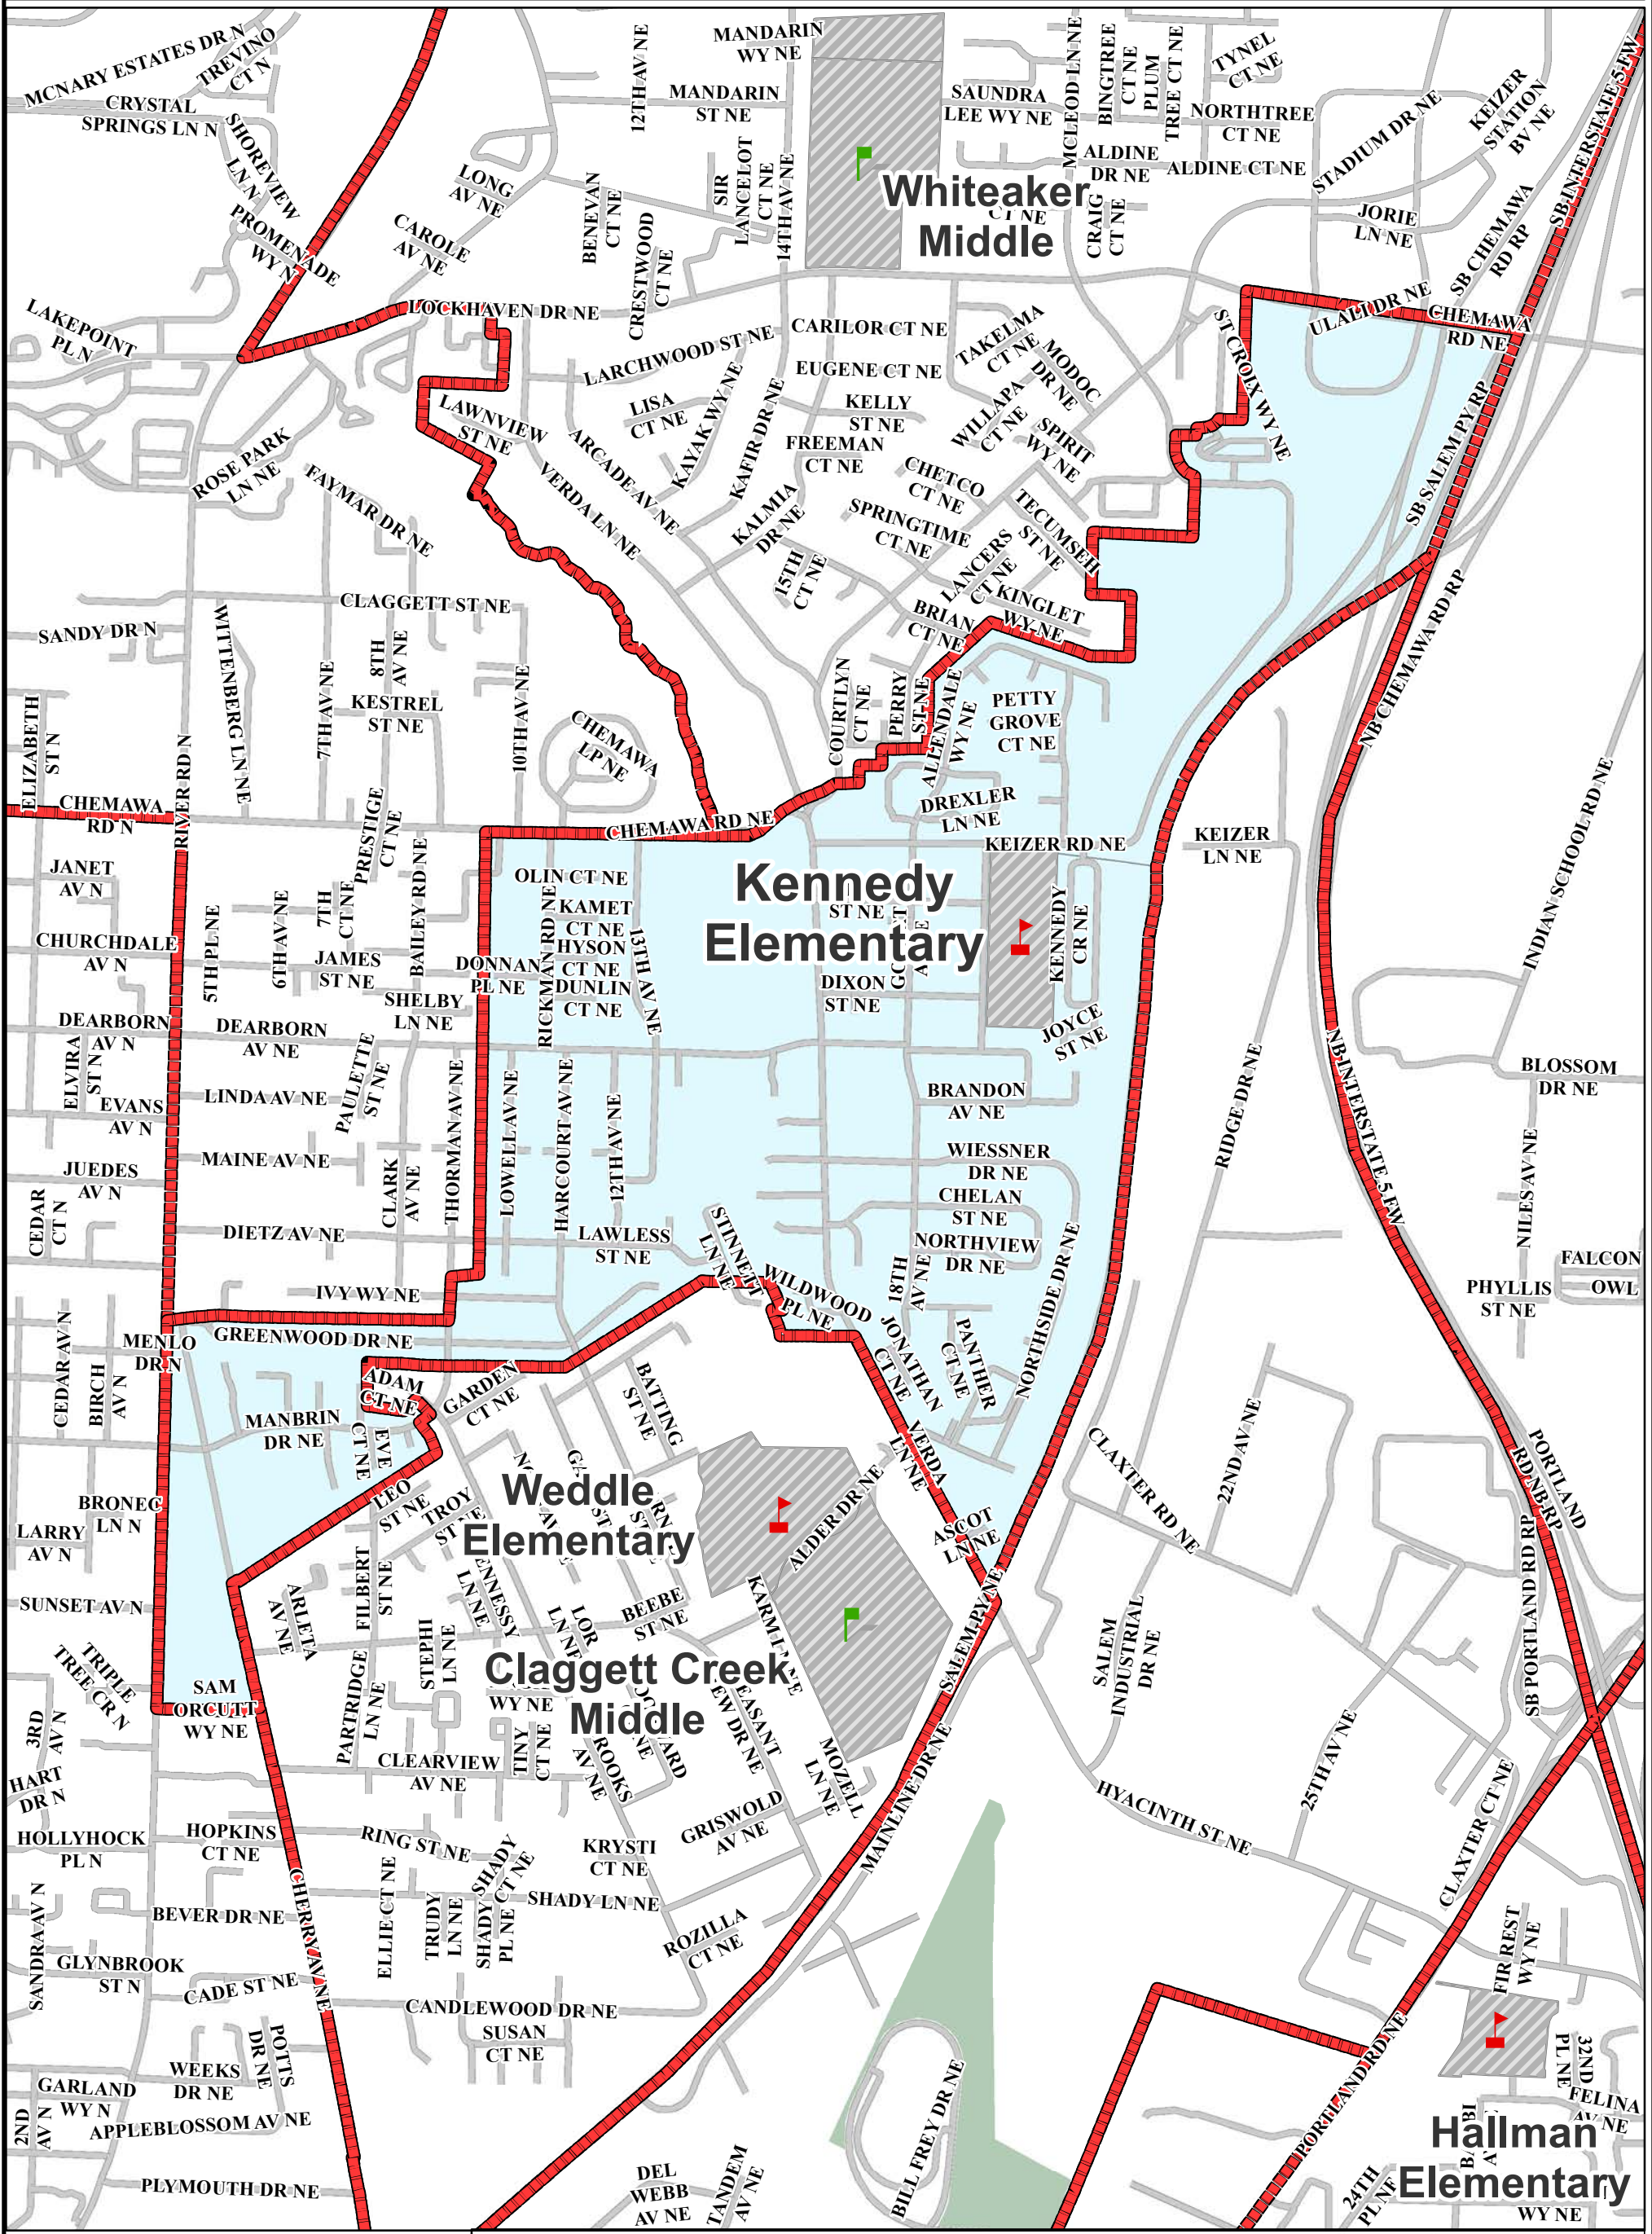

Kennedy Elementary School

Salem-Keizer Public Schools

- School attendance area boundary line
- UGB
- Streets
- School Site
- Parks
- Elementary School
- Middle School
- High School
- Alternative School
- Program Site

Mid-Willamette Valley Council of Governments
 Getting things done together!

Map Date	06/27/19
Author	JCT
Boundaries_2019-20	