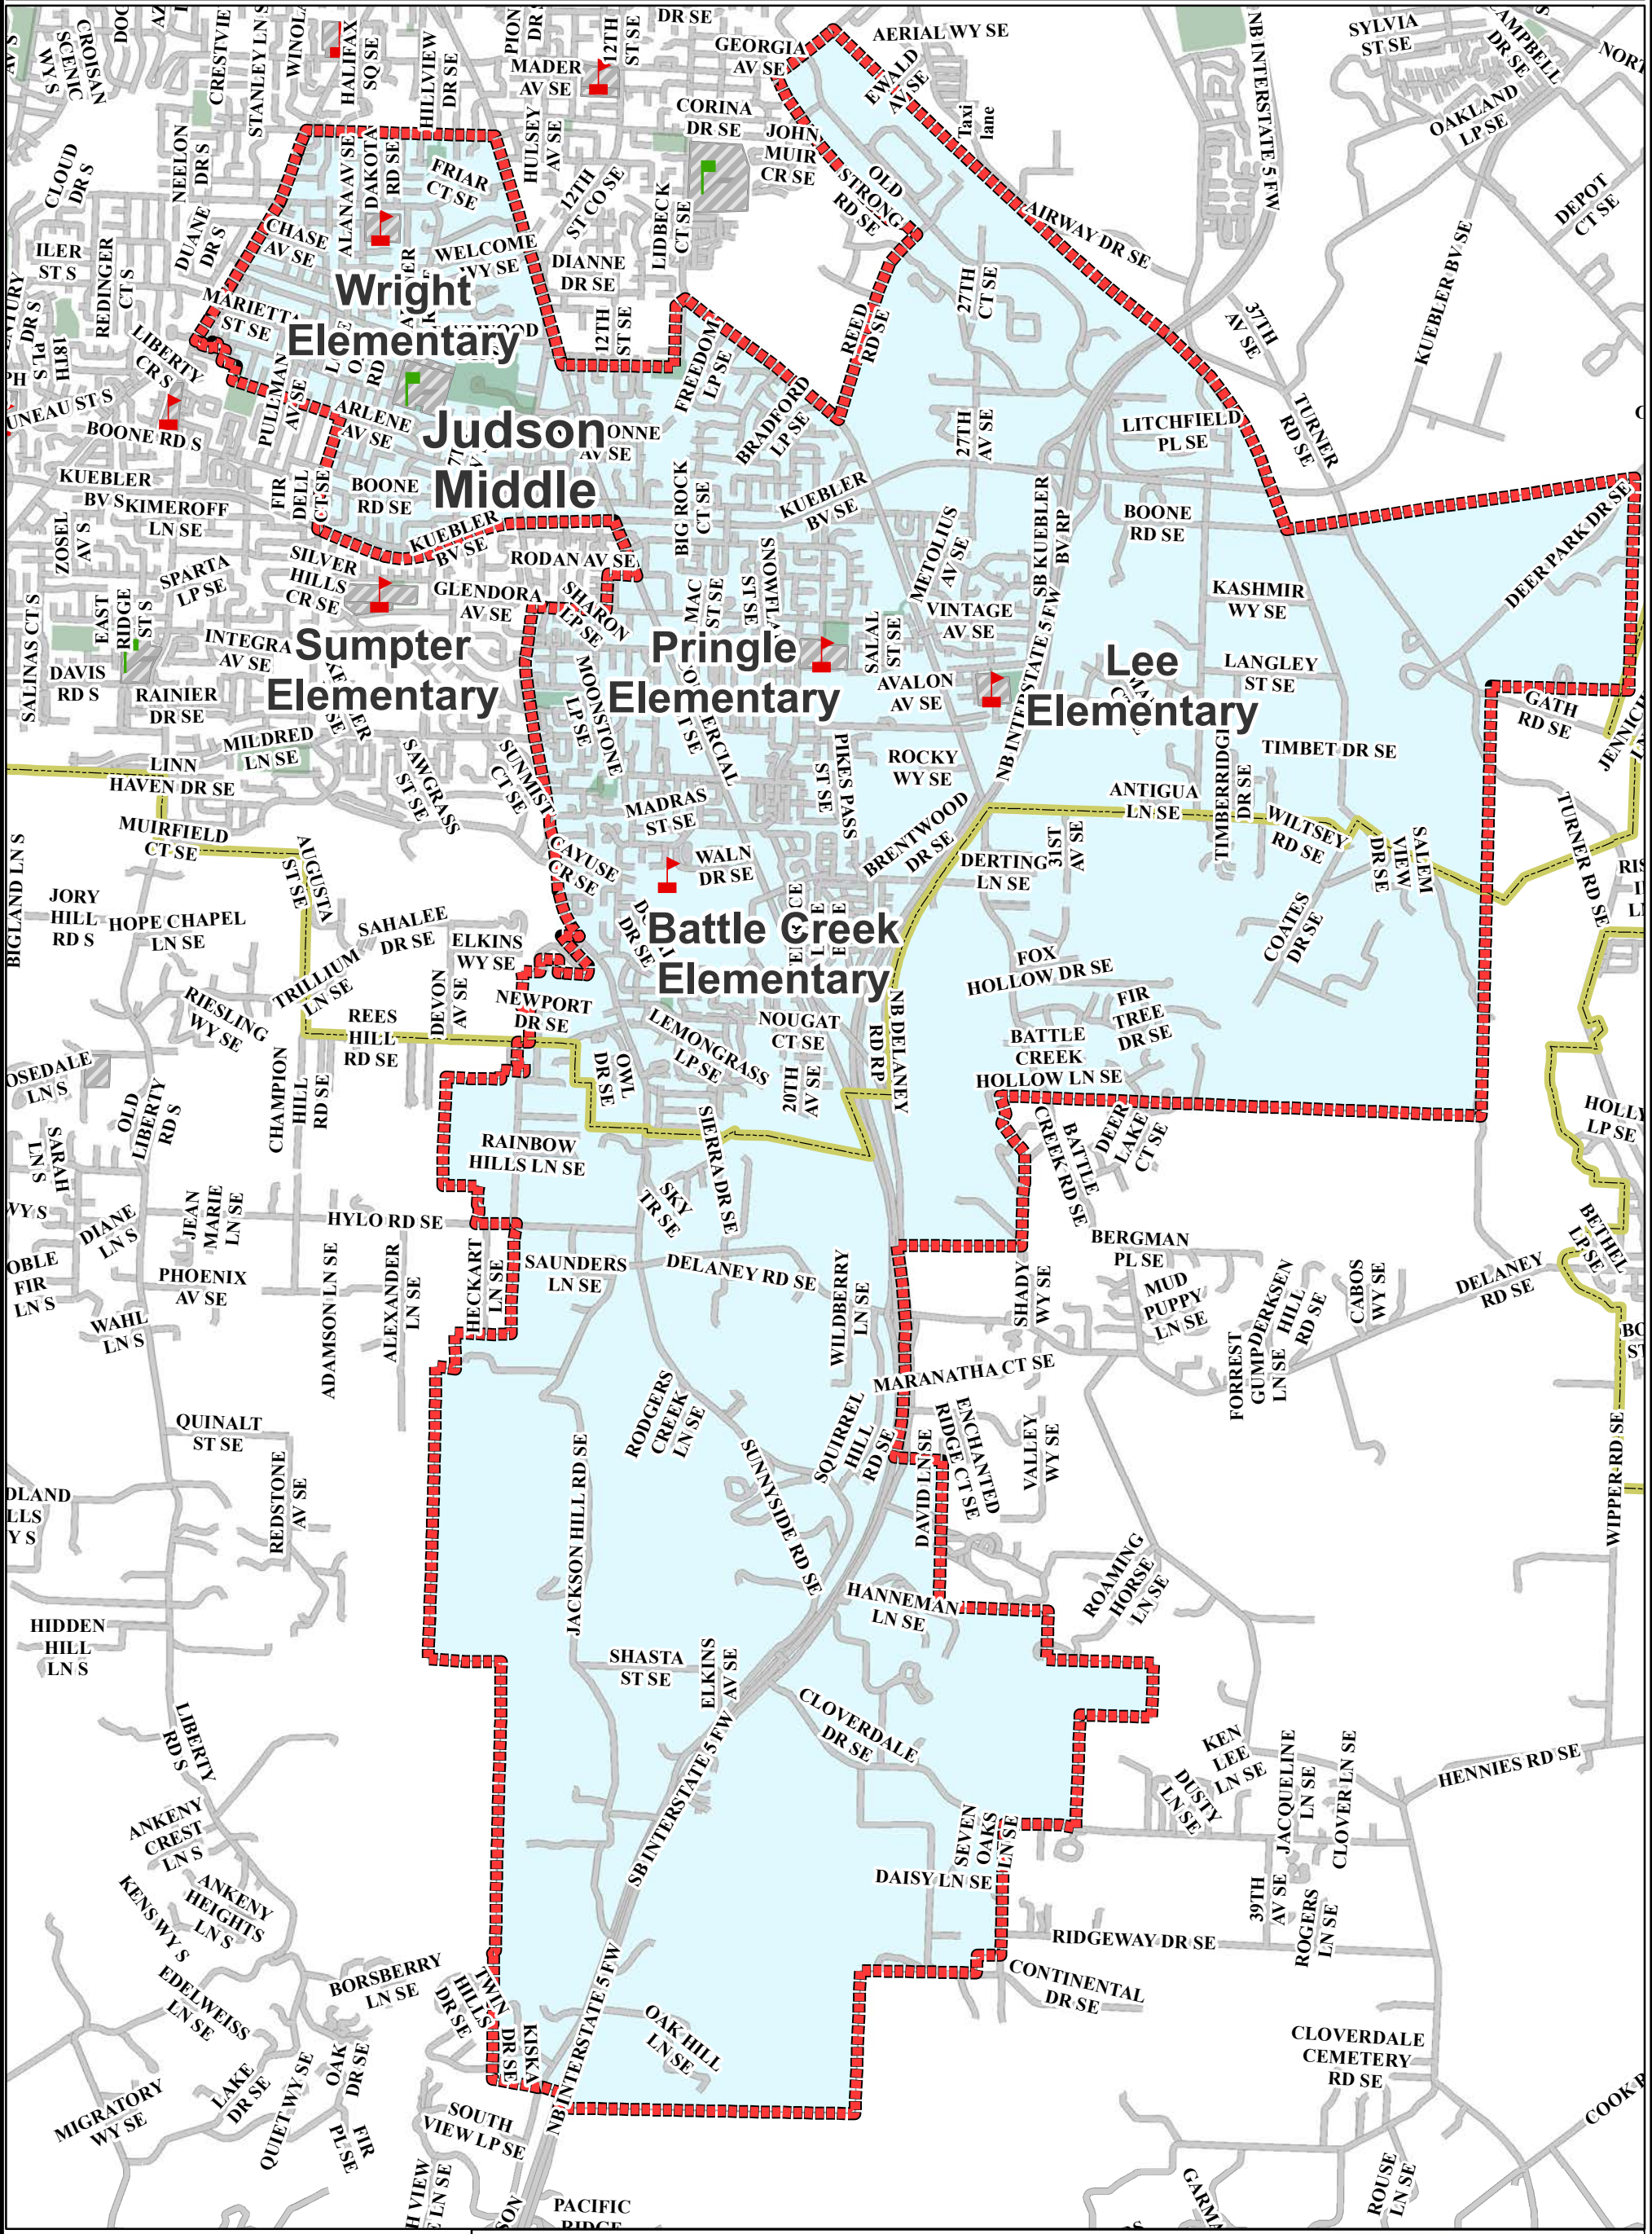

Judson Middle School

Salem-Keizer Public Schools

-  School attendance area boundary line
-  UGB
-  Streets
-  School Site
-  Parks
-  Elementary School
-  Middle School
-  High School
-  Alternative School
-  Program Site

To find school-of-assignment based on student's home address, visit:
<https://busfinder.salkeiz.k12.or.us/elinkrp/Students/BasicTransBoundarySearch.aspx>

0 6501,300 2,600 3,900 5,200
 Feet

Mid-Willamette Valley Council of Governments
Getting things done together!

Map Date	06/27/19
Author	JCT
Boundaries_2019-20	