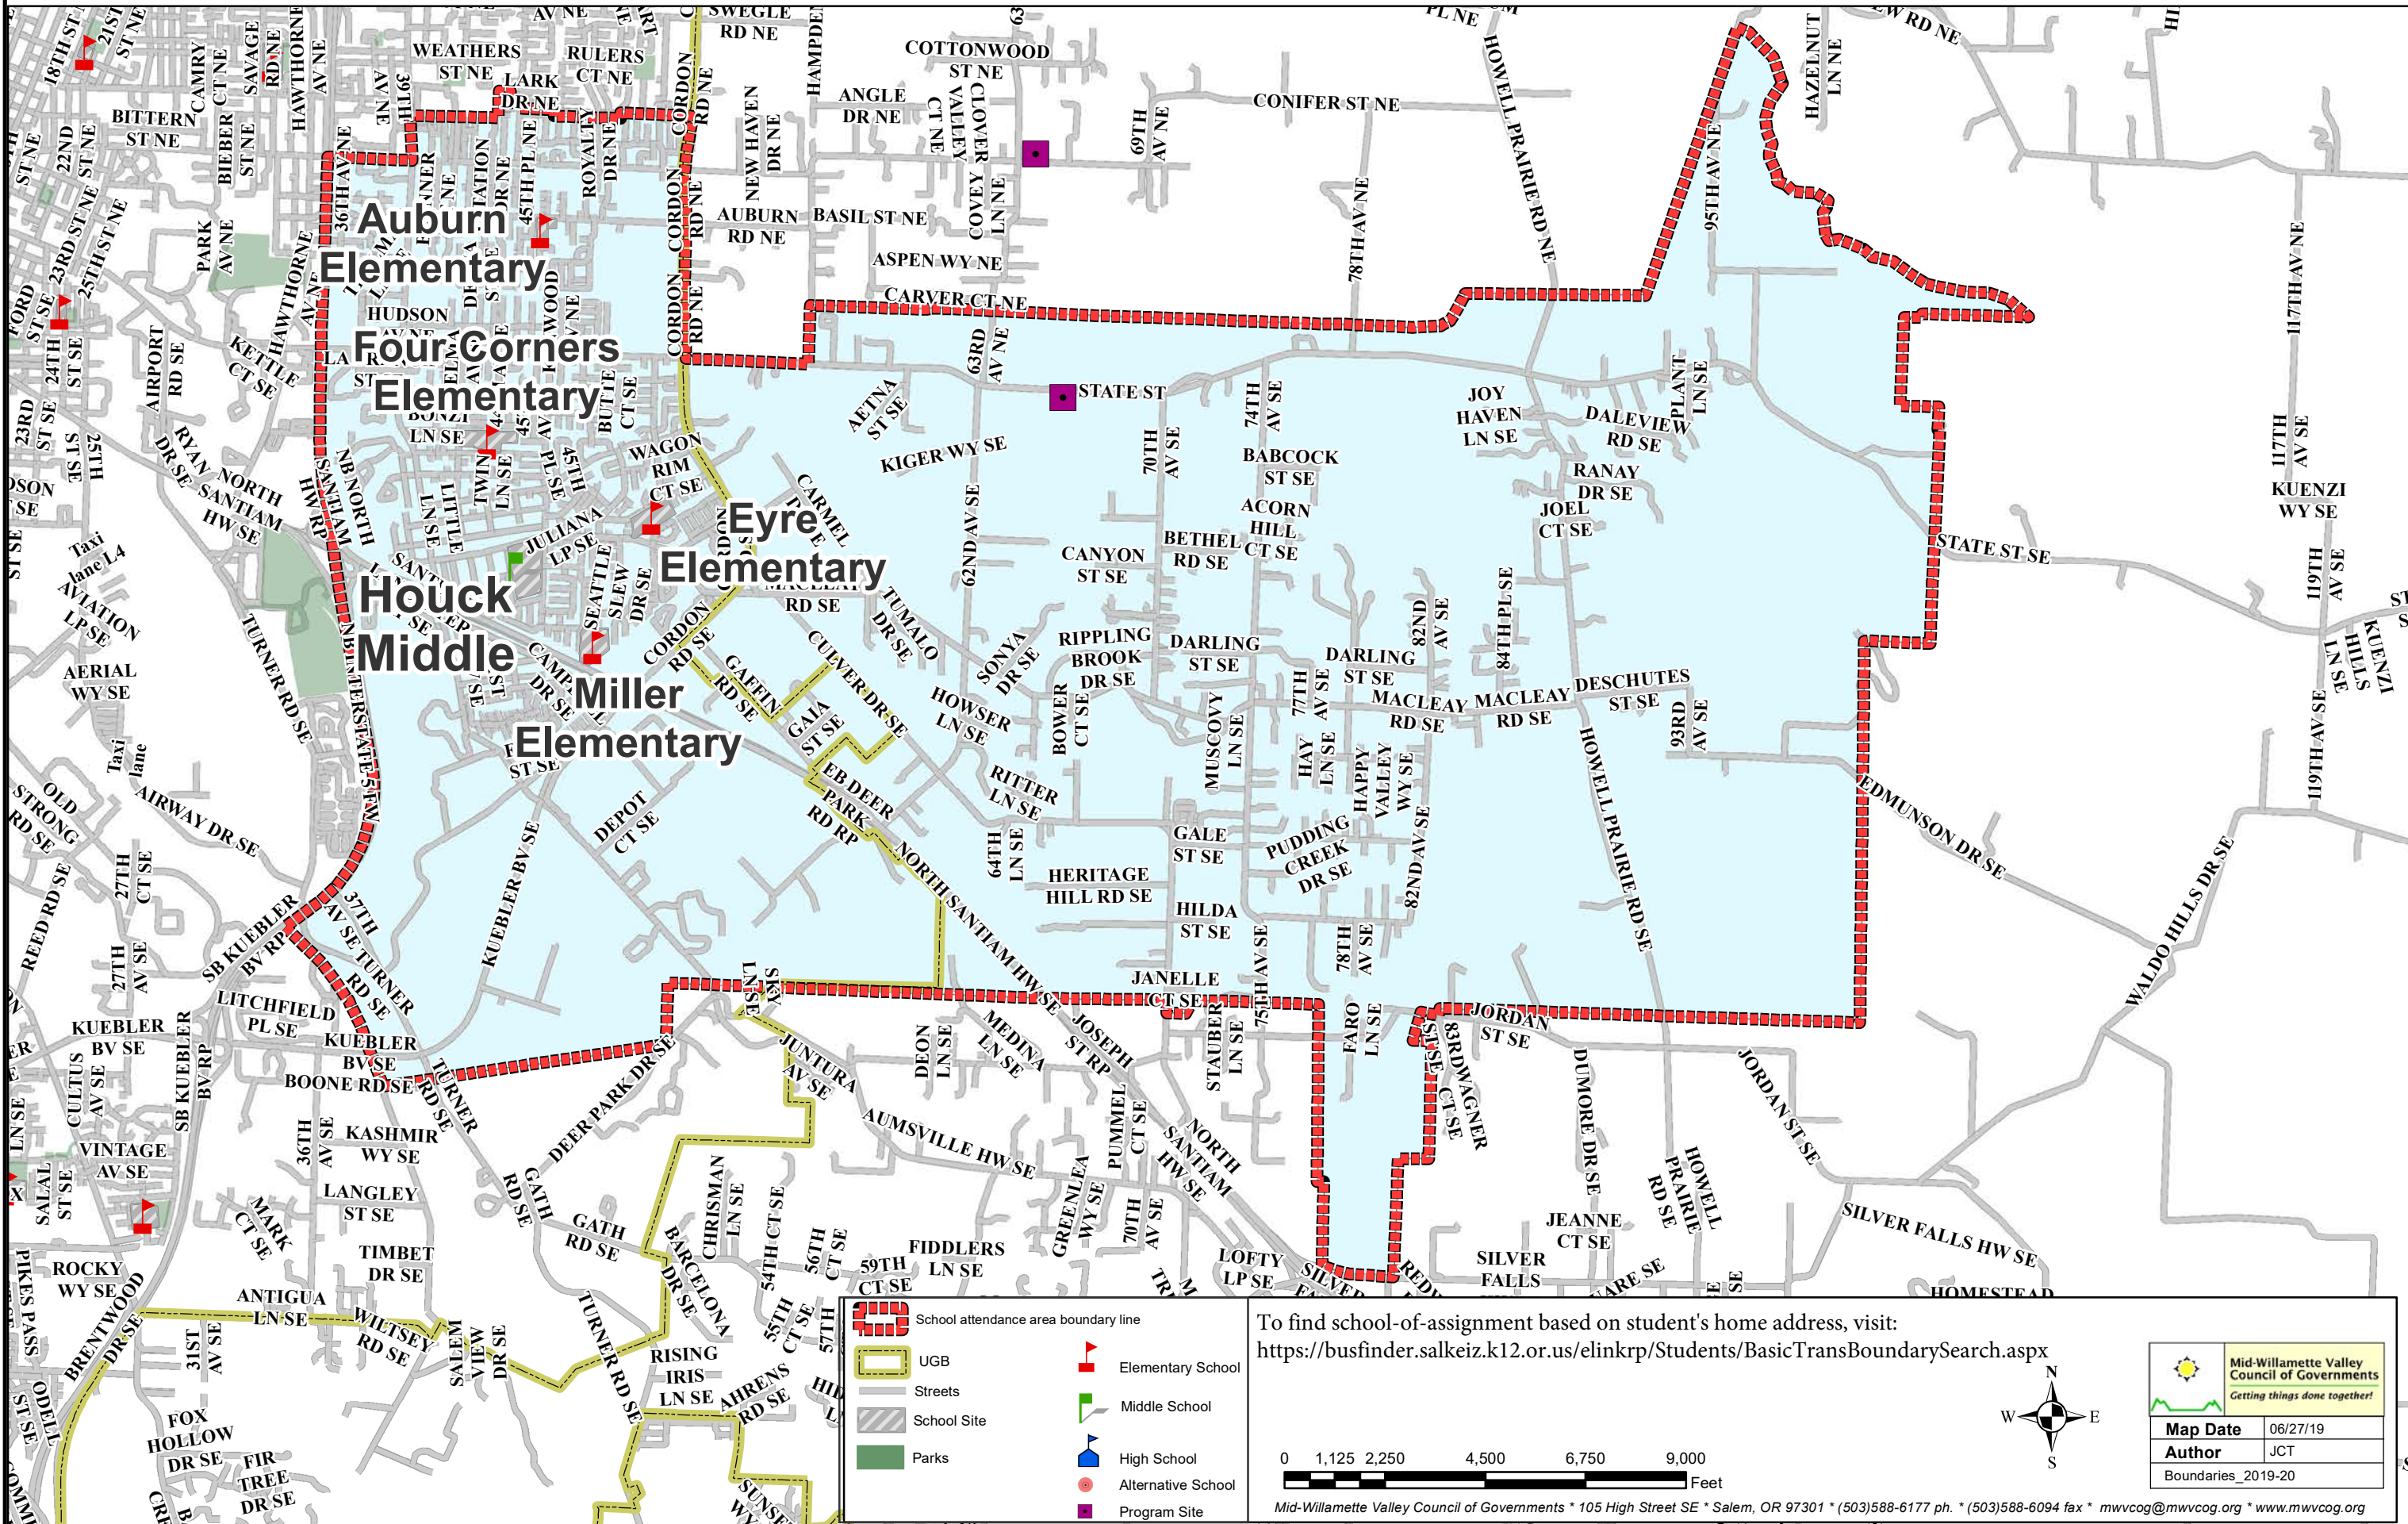

Houck Middle School

Salem-Keizer Public Schools

To find school-of-assignment based on student's home address, visit:
<https://busfinder.salkeiz.k12.or.us/elinkrp/Students/BasicTransBoundarySearch.aspx>

- School attendance area boundary line
- UGB
- Streets
- School Site
- Parks
- Elementary School
- Middle School
- High School
- Alternative School
- Program Site

Map Date	06/27/19
Author	JCT
Boundaries_2019-20	