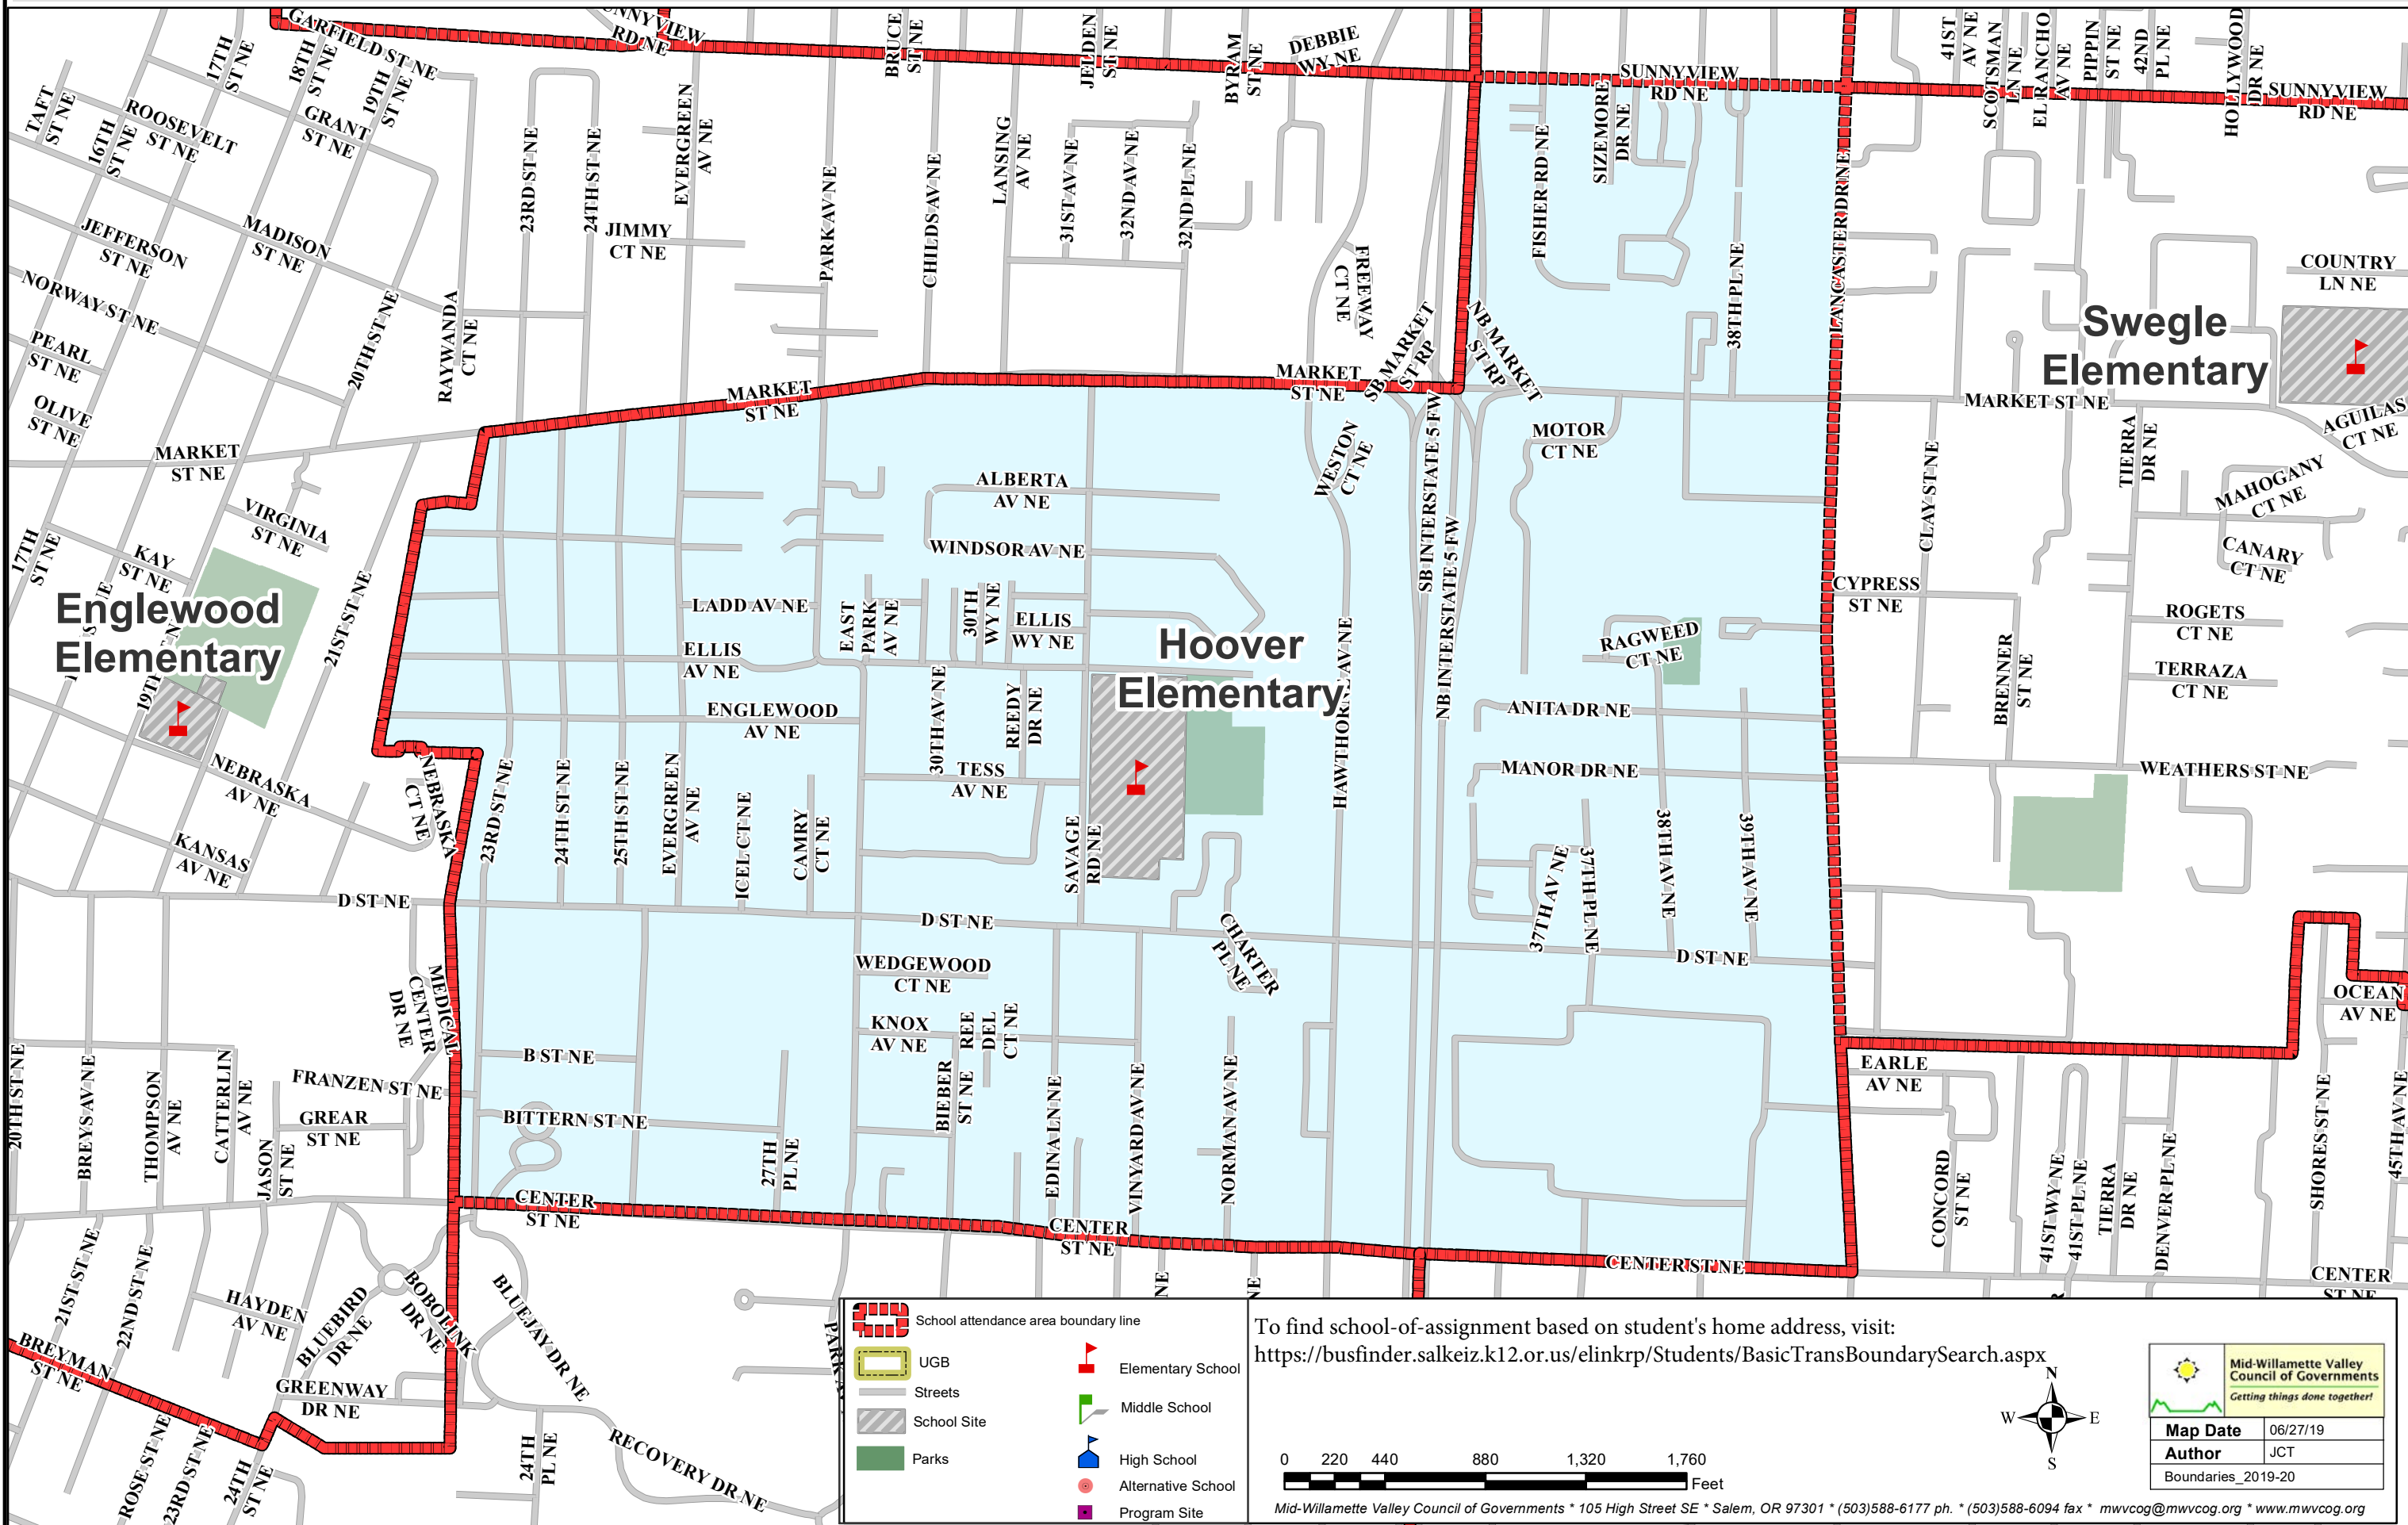

Hoover Elementary School

Salem-Keizer Public Schools

To find school-of-assignment based on student's home address, visit:
<https://busfinder.salkeiz.k12.or.us/elinkrp/Students/BasicTransBoundarySearch.aspx>

Mid-Willamette Valley Council of Governments
Getting things done together!

Map Date	06/27/19
Author	JCT
Boundaries_2019-20	