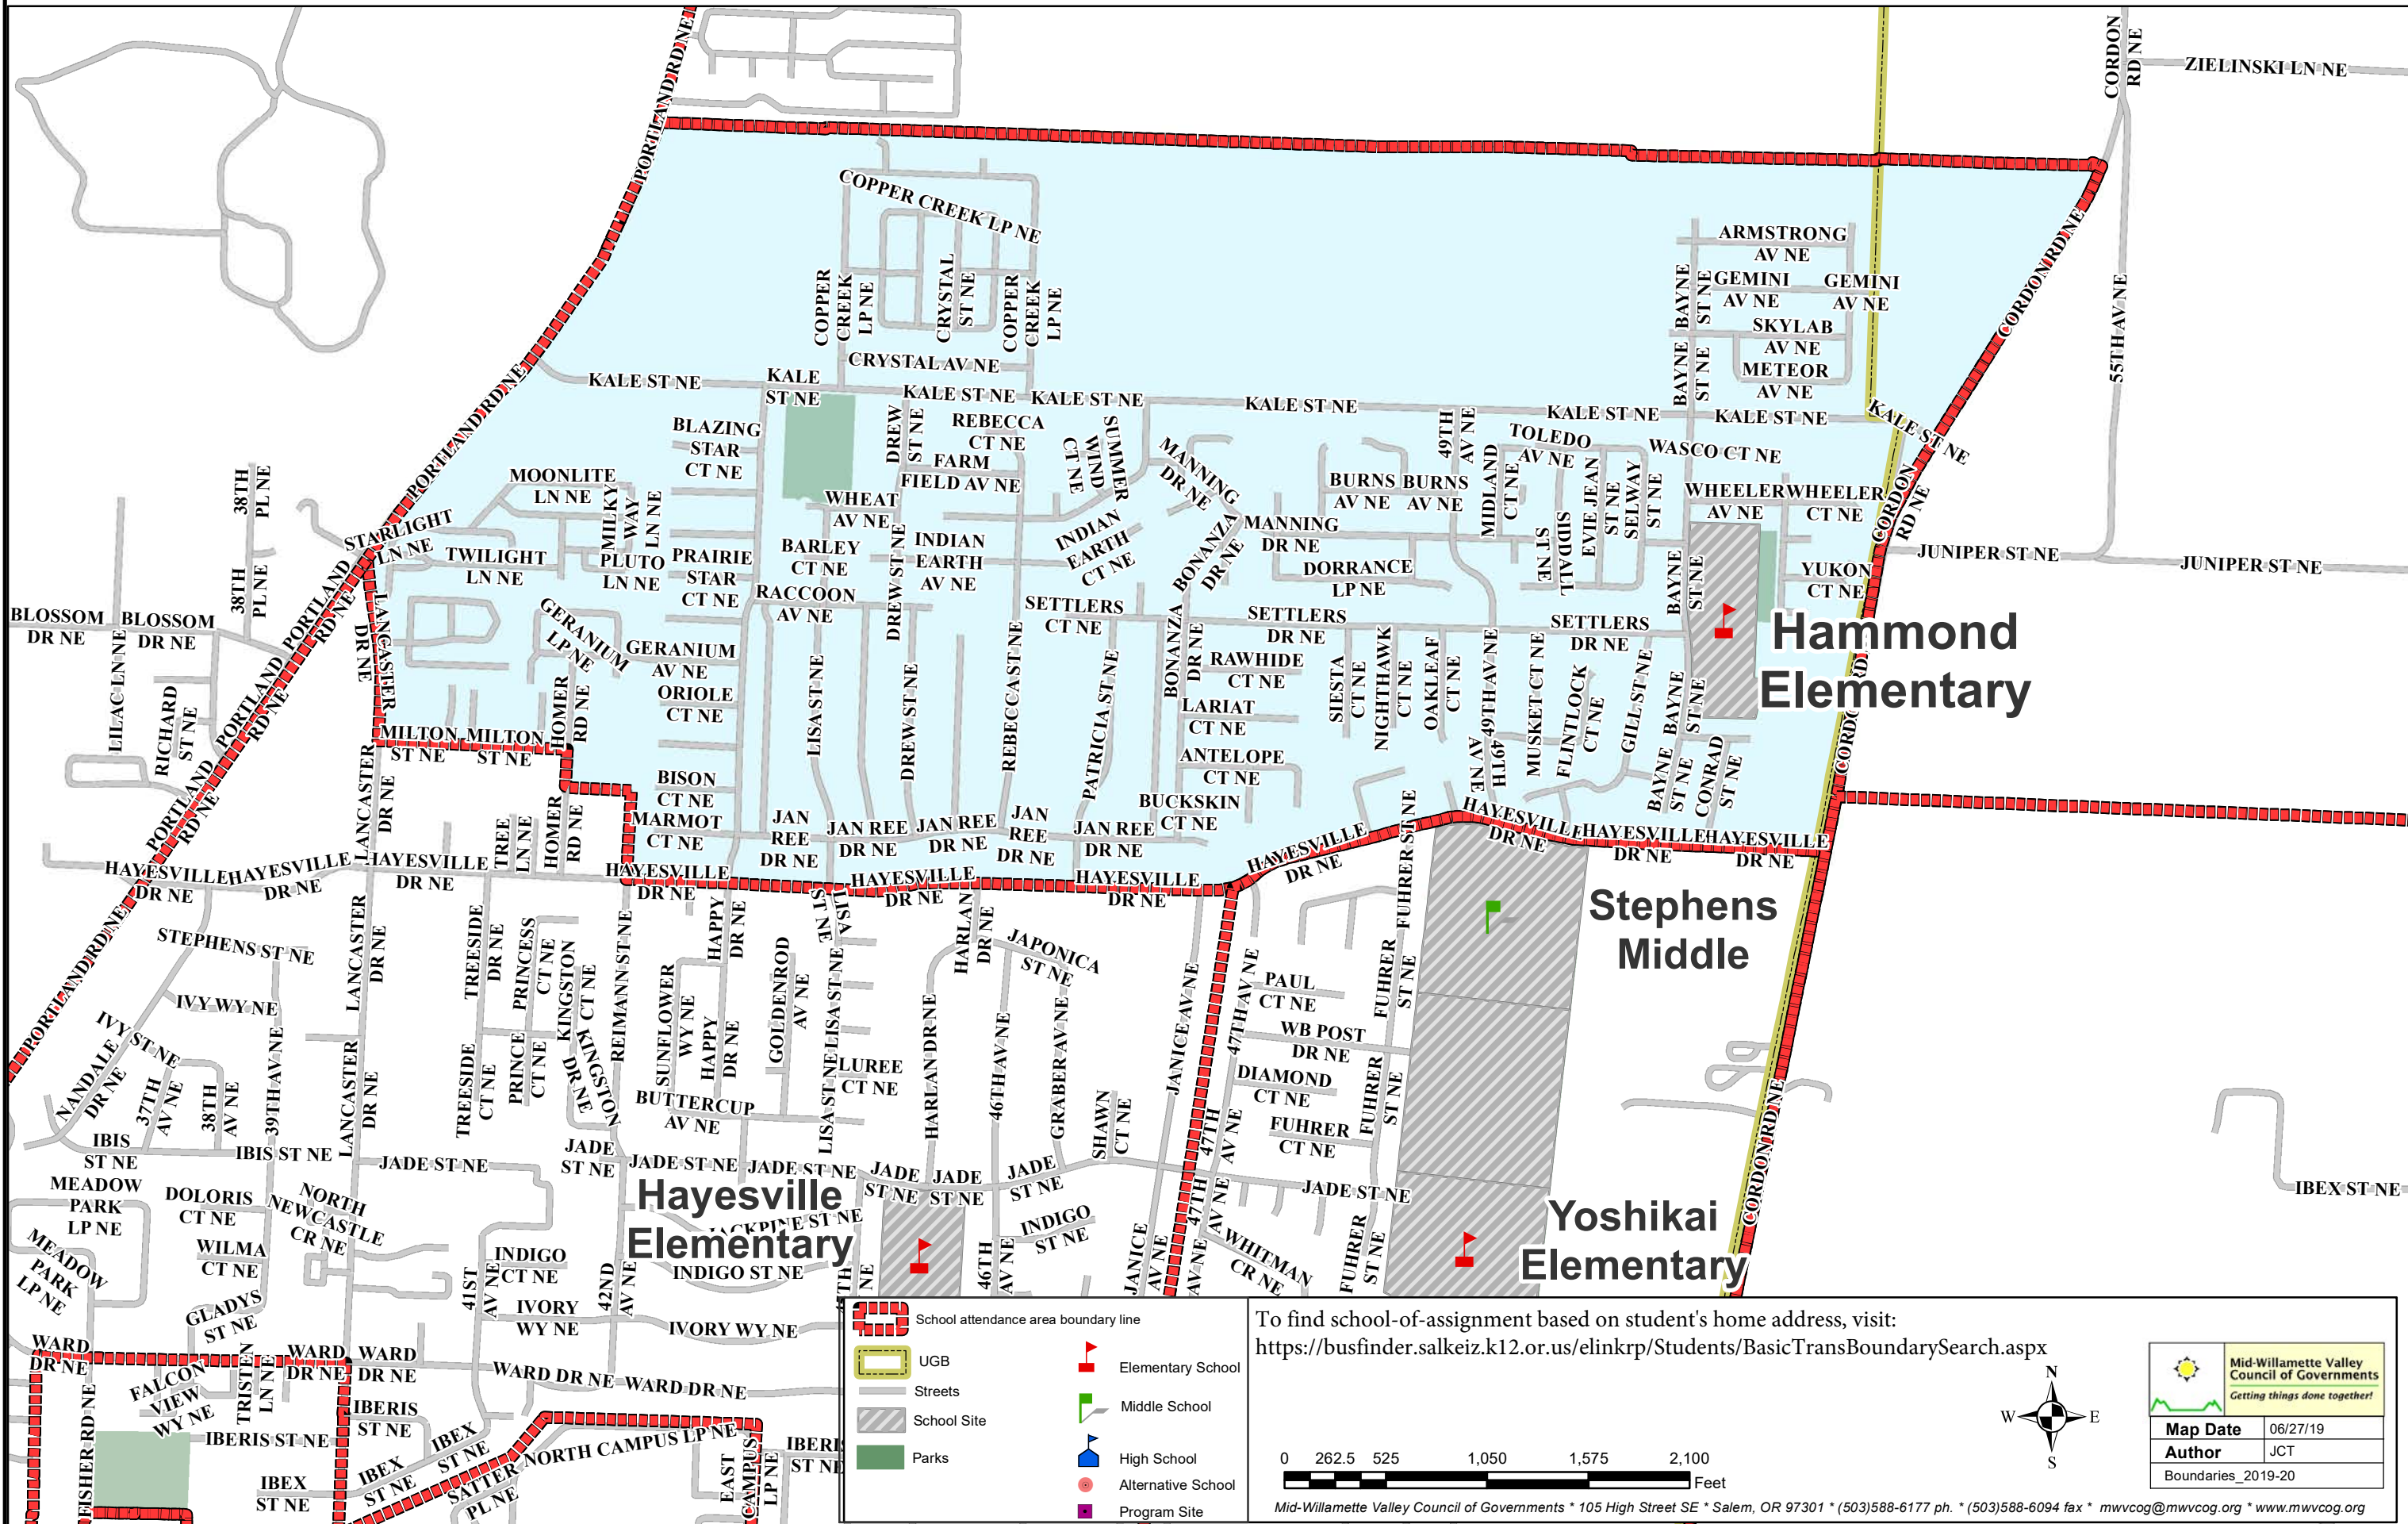

Hammond Elementary School

Salem-Keizer Public Schools

To find school-of-assignment based on student's home address, visit:
<https://busfinder.salkeiz.k12.or.us/elinkrp/Students/BasicTransBoundarySearch.aspx>

- School attendance area boundary line
- UGB
- Streets
- School Site
- Parks
- Elementary School
- Middle School
- High School
- Alternative School
- Program Site

Map Date	06/27/19
Author	JCT
Boundaries_2019-20	