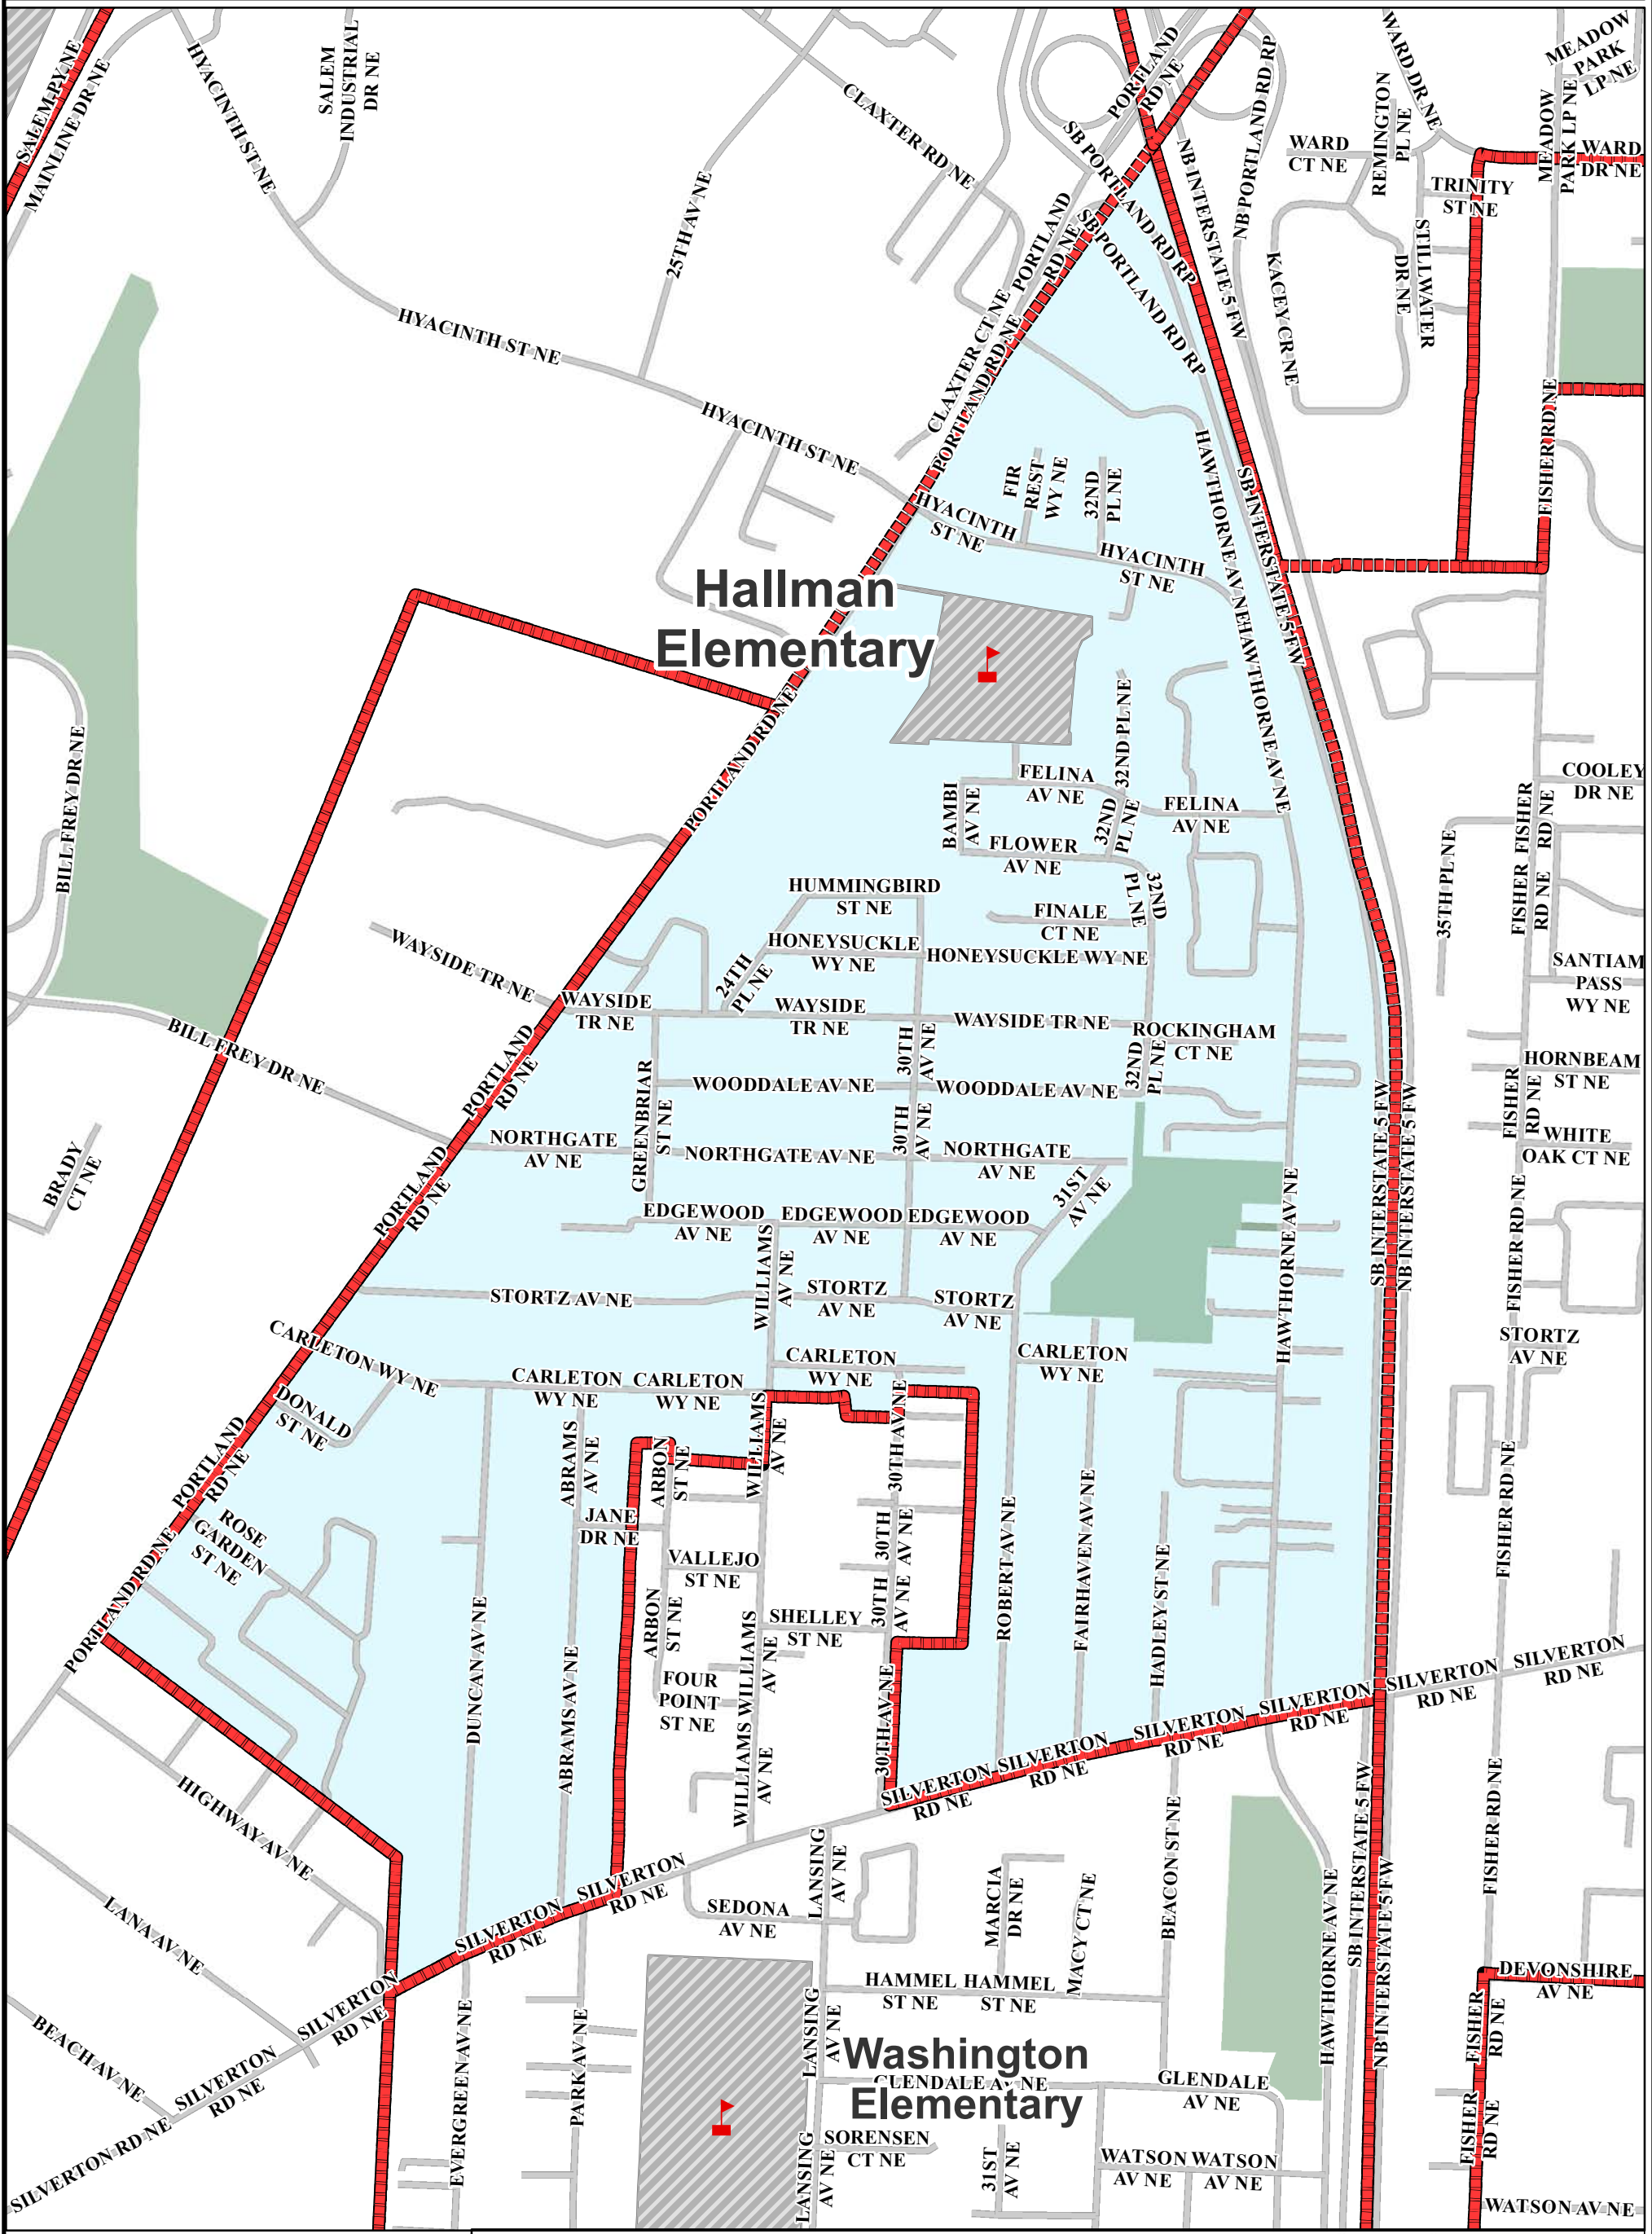

Hallman Elementary School

Salem-Keizer Public Schools

- School attendance area boundary line
- UGB
- Streets
- School Site
- Parks
- Elementary School
- Middle School
- High School
- Alternative School
- Program Site

To find school-of-assignment based on student's home address, visit:
<https://busfinder.salkeiz.k12.or.us/elinkrp/Students/BasicTransBoundarySearch.aspx>

0 250 500 1,000 1,500 2,000 Feet

Mid-Willamette Valley Council of Governments * 105 High Street SE * Salem, OR 97301 * (503)588-6177 ph. * (503)588-6094 fax * mwwcog@mwwcog.org * www.mwwcog.org

Mid-Willamette Valley Council of Governments
Getting things done together!

Map Date	06/27/19
Author	JCT
Boundaries_2019-20	