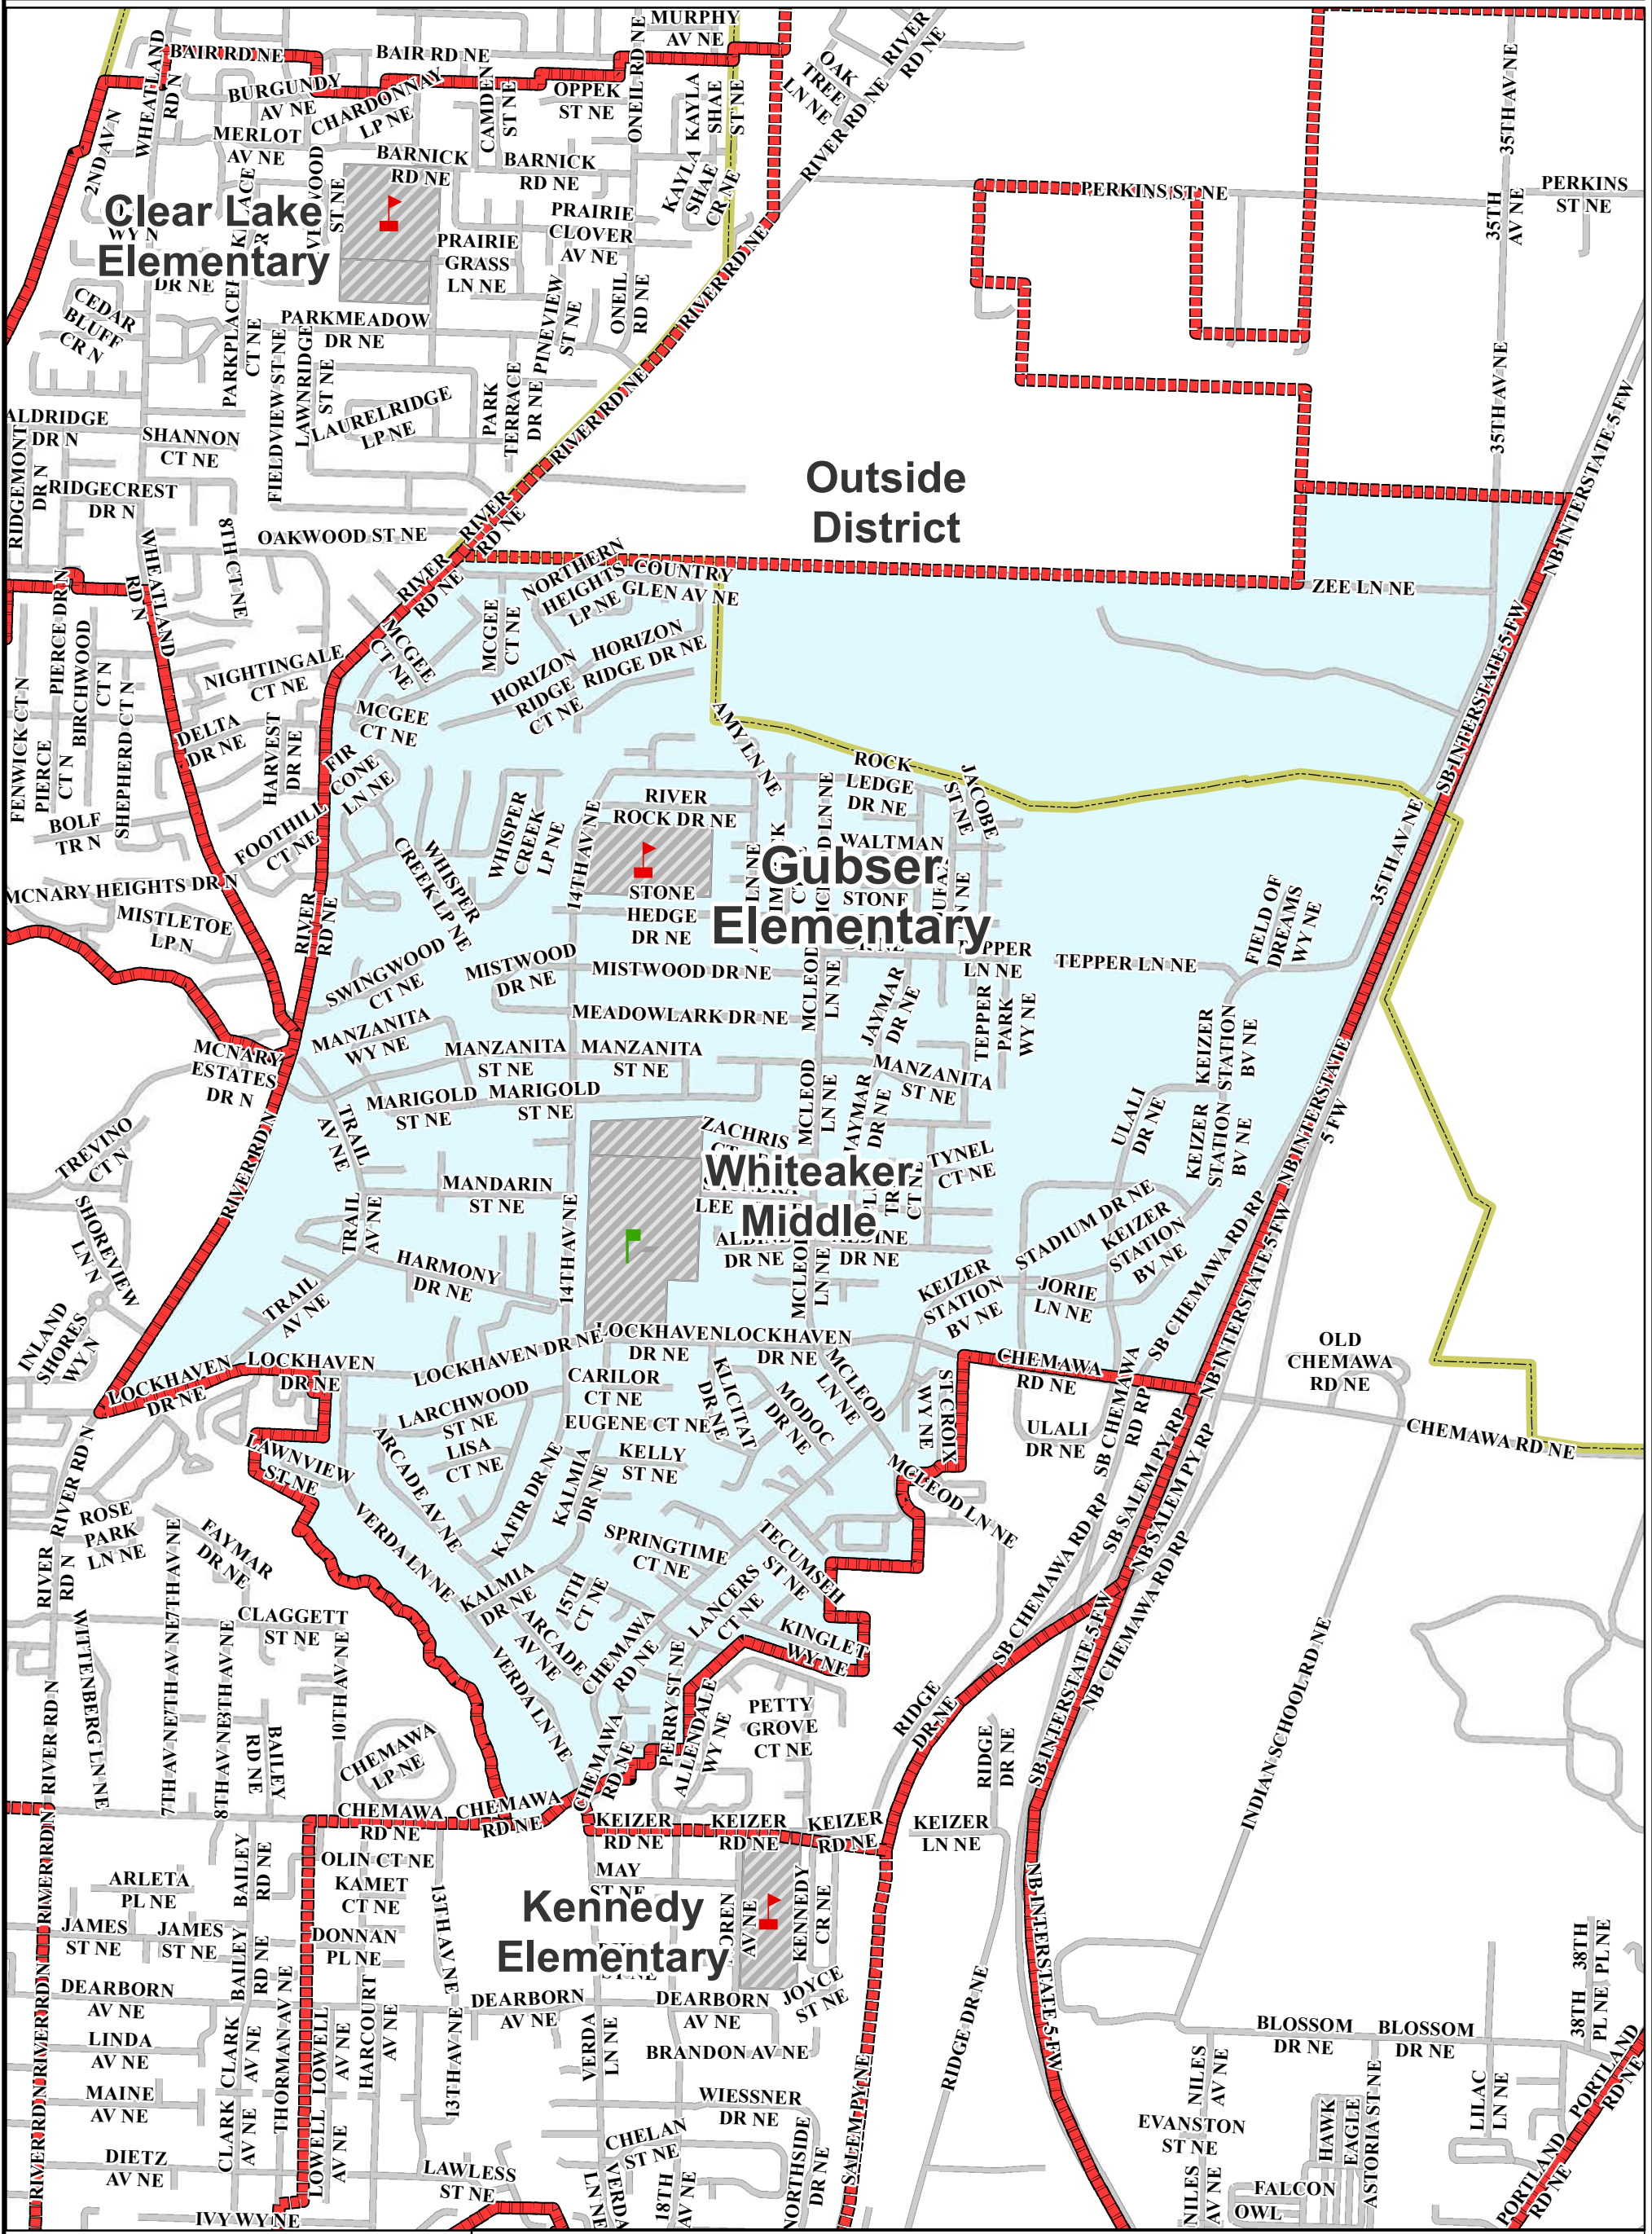

Gubser Elementary School

Salem-Keizer Public Schools

-  School attendance area boundary line
-  UGB
-  Streets
-  School Site
-  Parks
-  Elementary School
-  Middle School
-  High School
-  Alternative School
-  Program Site

To find school-of-assignment based on student's home address, visit:
<https://busfinder.salkeiz.k12.or.us/elinkrp/Students/BasicTransBoundarySearch.aspx>

0 250 500 1,000 1,500 2,000
 Feet

Mid-Willamette Valley Council of Governments
Getting things done together!

Map Date	06/27/19
Author	JCT
Boundaries_2019-20	