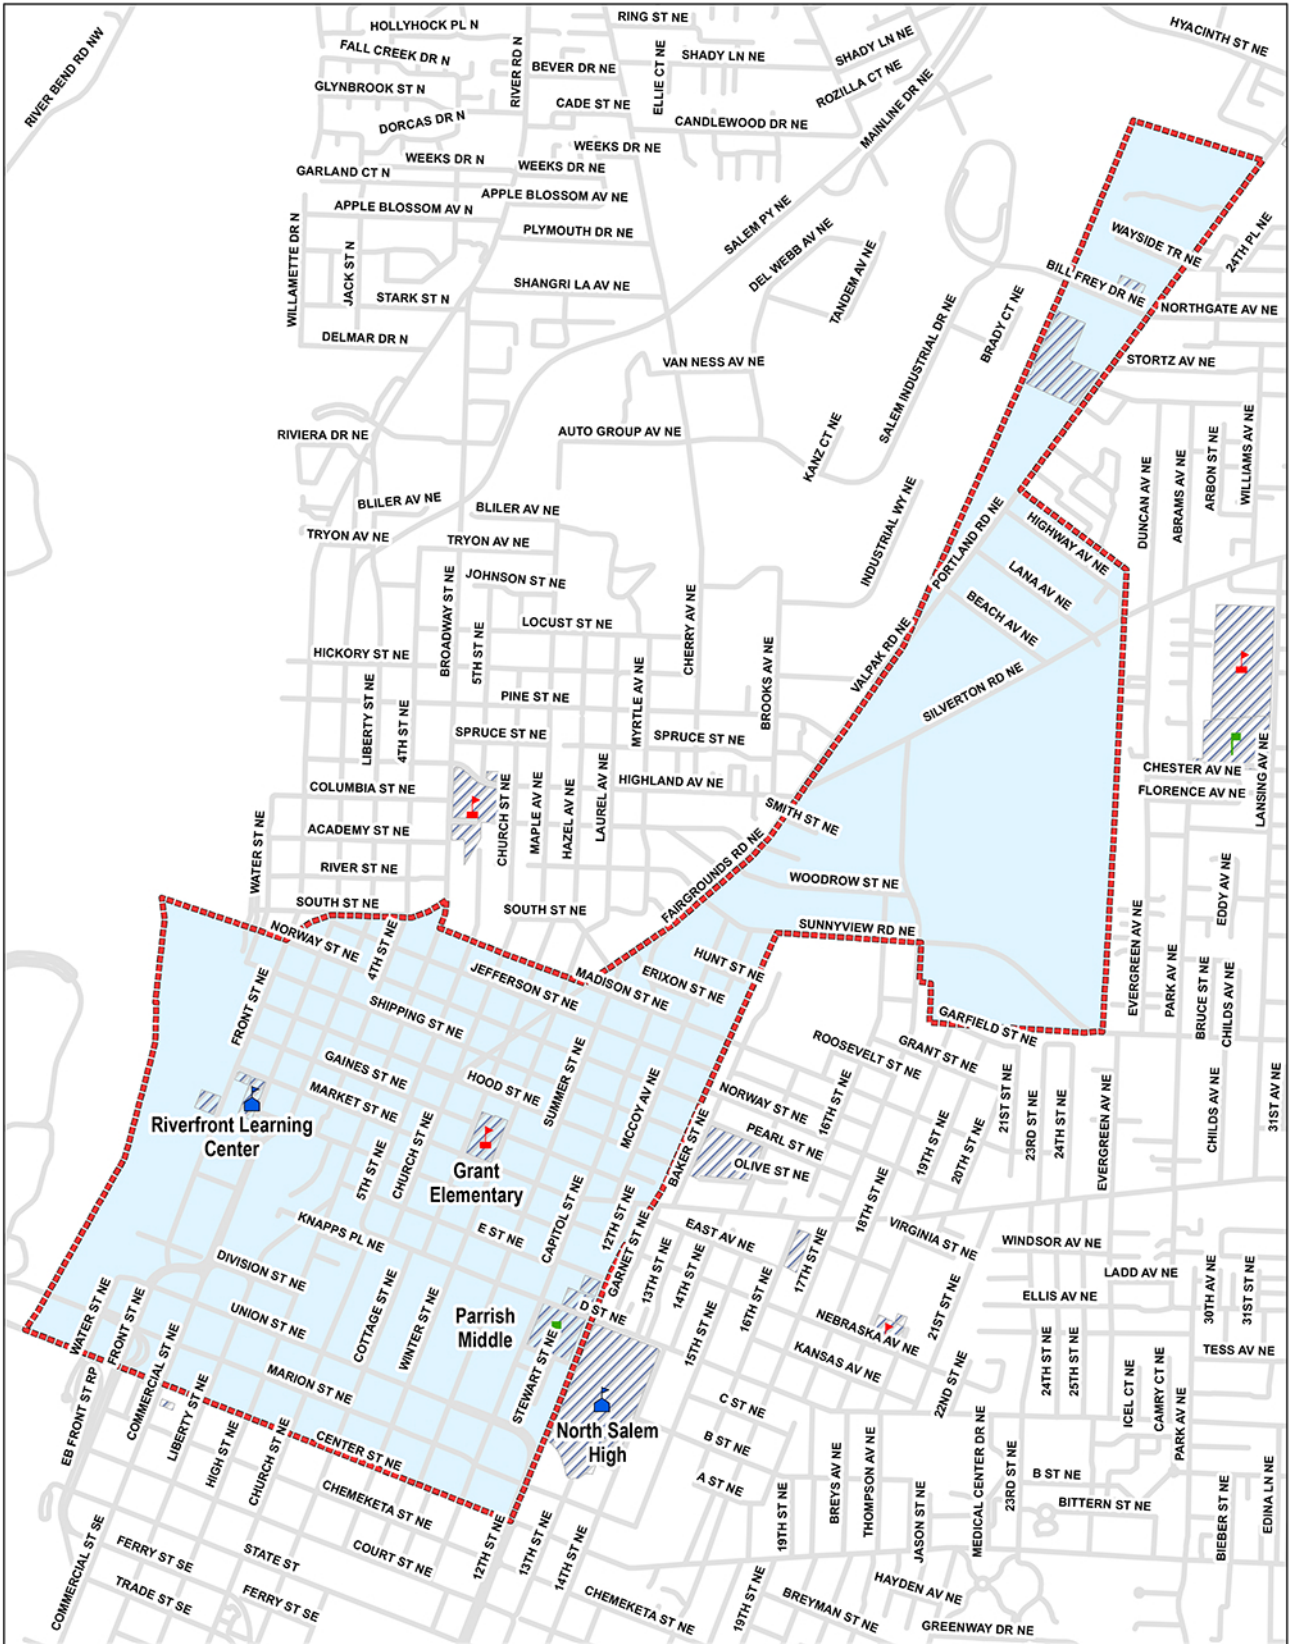

# Salem-Keizer Public Schools

## Grant Elementary School Attendance Area - Salem, Oregon

<p><b>LEGEND</b></p> <ul style="list-style-type: none"> <li><span style="border: 2px dashed red; display: inline-block; width: 20px; height: 10px; margin-right: 5px;"></span> Grant Elementary Boundary Line</li> <li><span style="border-bottom: 1px solid gray; width: 20px; margin-right: 5px;"></span> Streets</li> <li><span style="background-color: #cccccc; border: 1px solid gray; width: 15px; height: 10px; margin-right: 5px;"></span> School Site</li> </ul>	<ul style="list-style-type: none"> <li><span style="color: red; font-weight: bold;">■</span> Elementary School</li> <li><span style="color: green; font-weight: bold;">■</span> Middle School</li> <li><span style="color: blue; font-weight: bold;">■</span> High School</li> <li><span style="color: green; font-weight: bold;">●</span> Other School</li> </ul>
--	--

Facilities and Planning Dept., 3630 State Street, Salem OR 97301  
 503-399-3335  
 Map Date: 8/3/2022

Salem-Keizer school attendance area maps are available in PDF format at:  
<https://www.salkiez.k12.or.us/school-boundary-maps>  
 Tools to determine the school-of-assignment based on a students home address are here:  
<https://www.salkiez.k12.or.us/elinkrp/Students/BasicTransBoundarySearch.aspx>  
<https://www.salkiez.k12.or.us/?op=Find+Your+School>