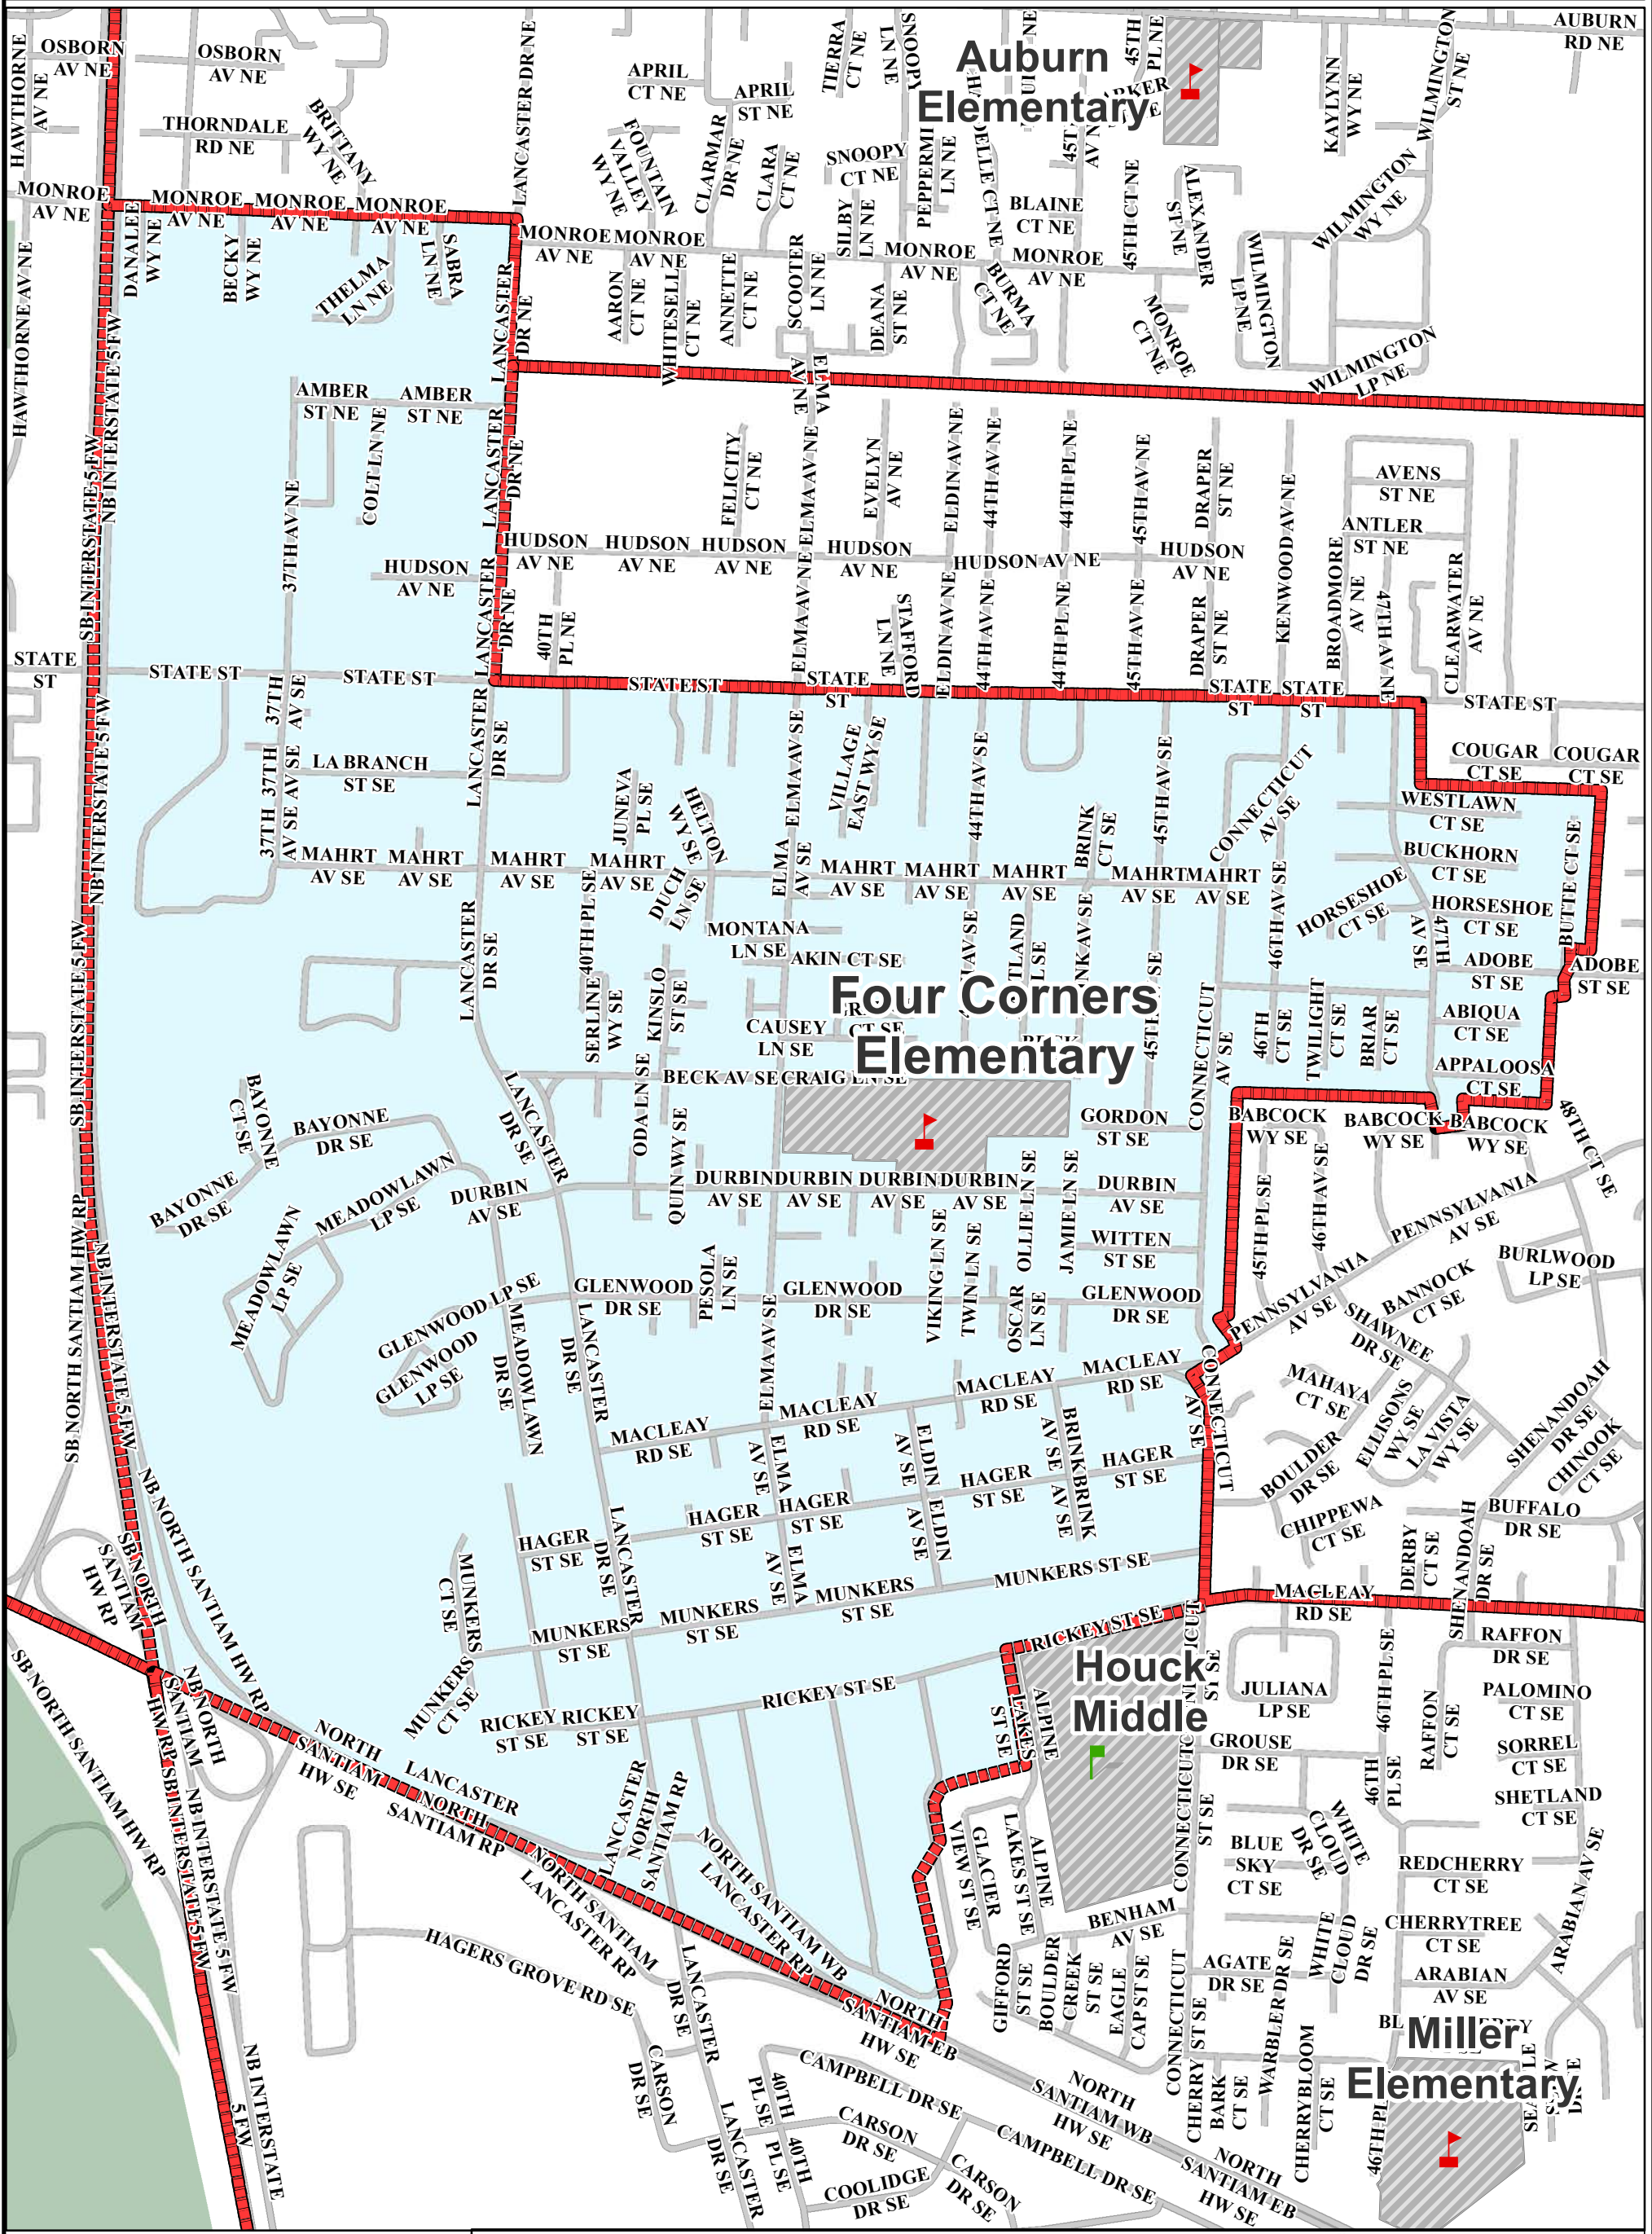

Four Corners Elementary School

Salem-Keizer Public Schools

To find school-of-assignment based on student's home address, visit:
<https://busfinder.salkeiz.k12.or.us/elinkrp/Students/BasicTransBoundarySearch.aspx>

Mid-Willamette Valley Council of Governments
Getting things done together!

Map Date	06/27/19
Author	JCT
Boundaries_2019-20	