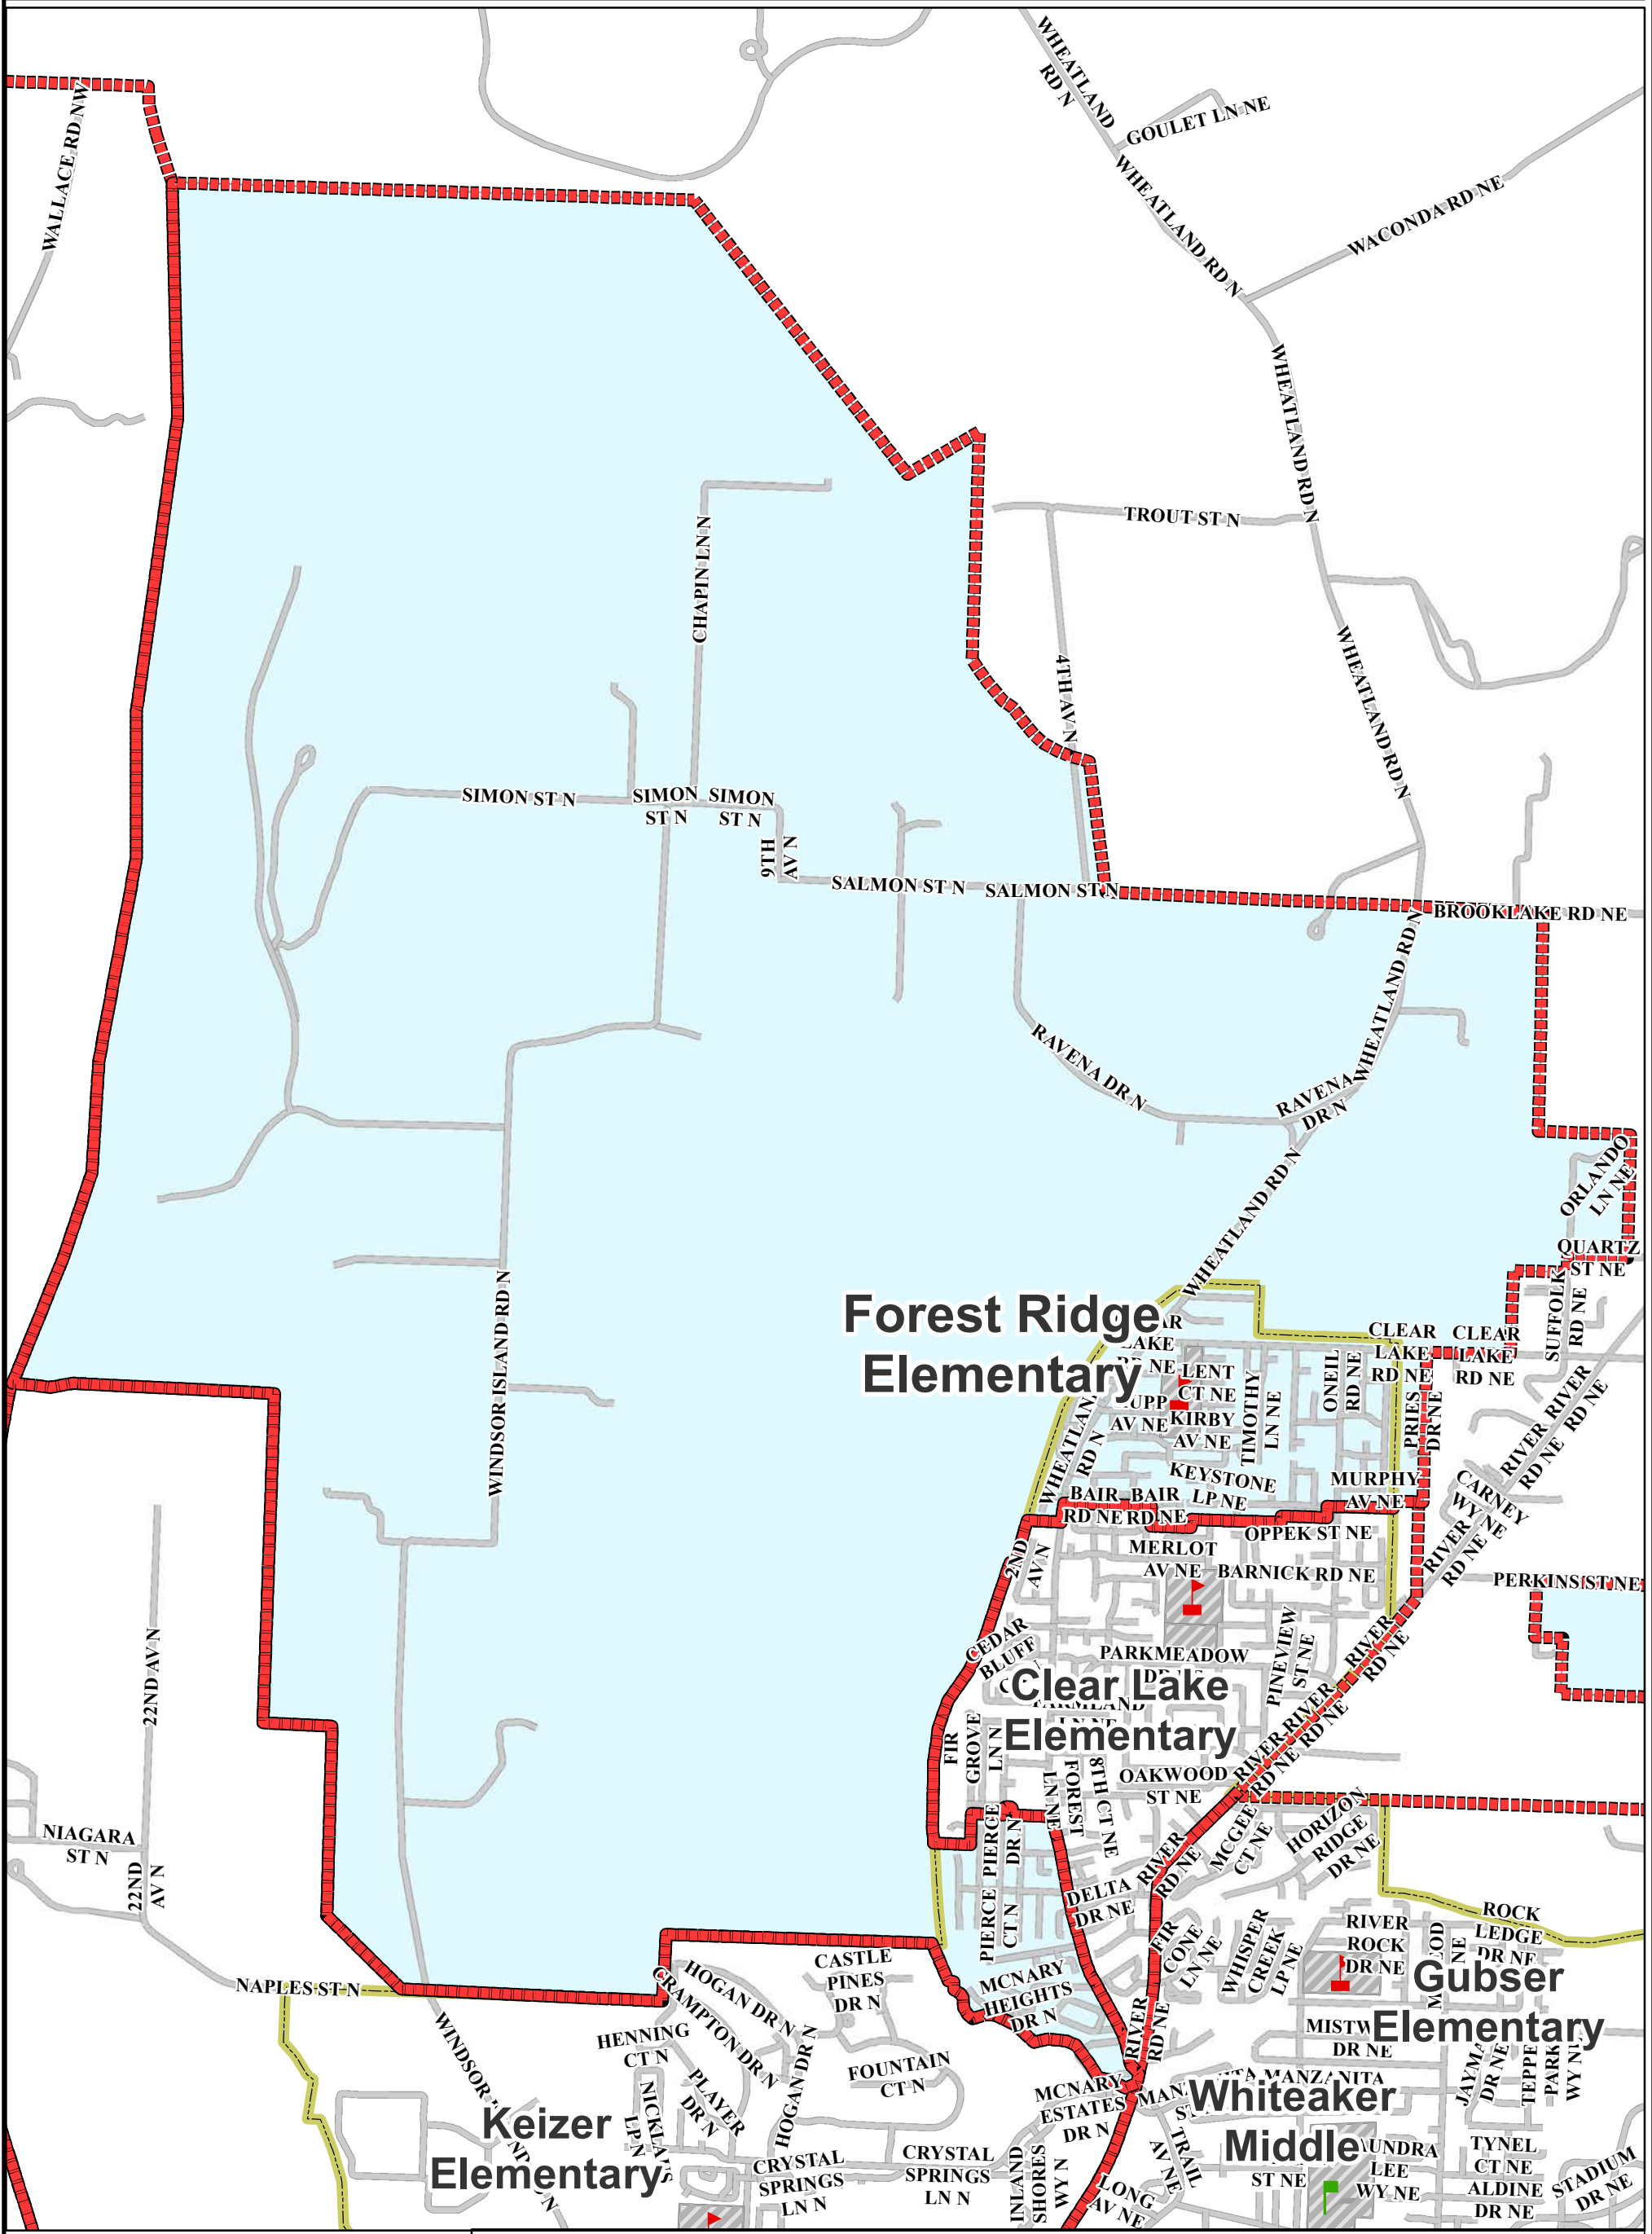

Forest Ridge Elementary School (Map A)

Salem-Keizer Public Schools

To find school-of-assignment based on student's home address, visit:
<https://busfinder.salkeiz.k12.or.us/elinkrp/Students/BasicTransBoundarySearch.aspx>

 Mid-Willamette Valley Council of Governments <i>Getting things done together!</i>	
Map Date	06/27/19
Author	JCT
Boundaries_2019-20	