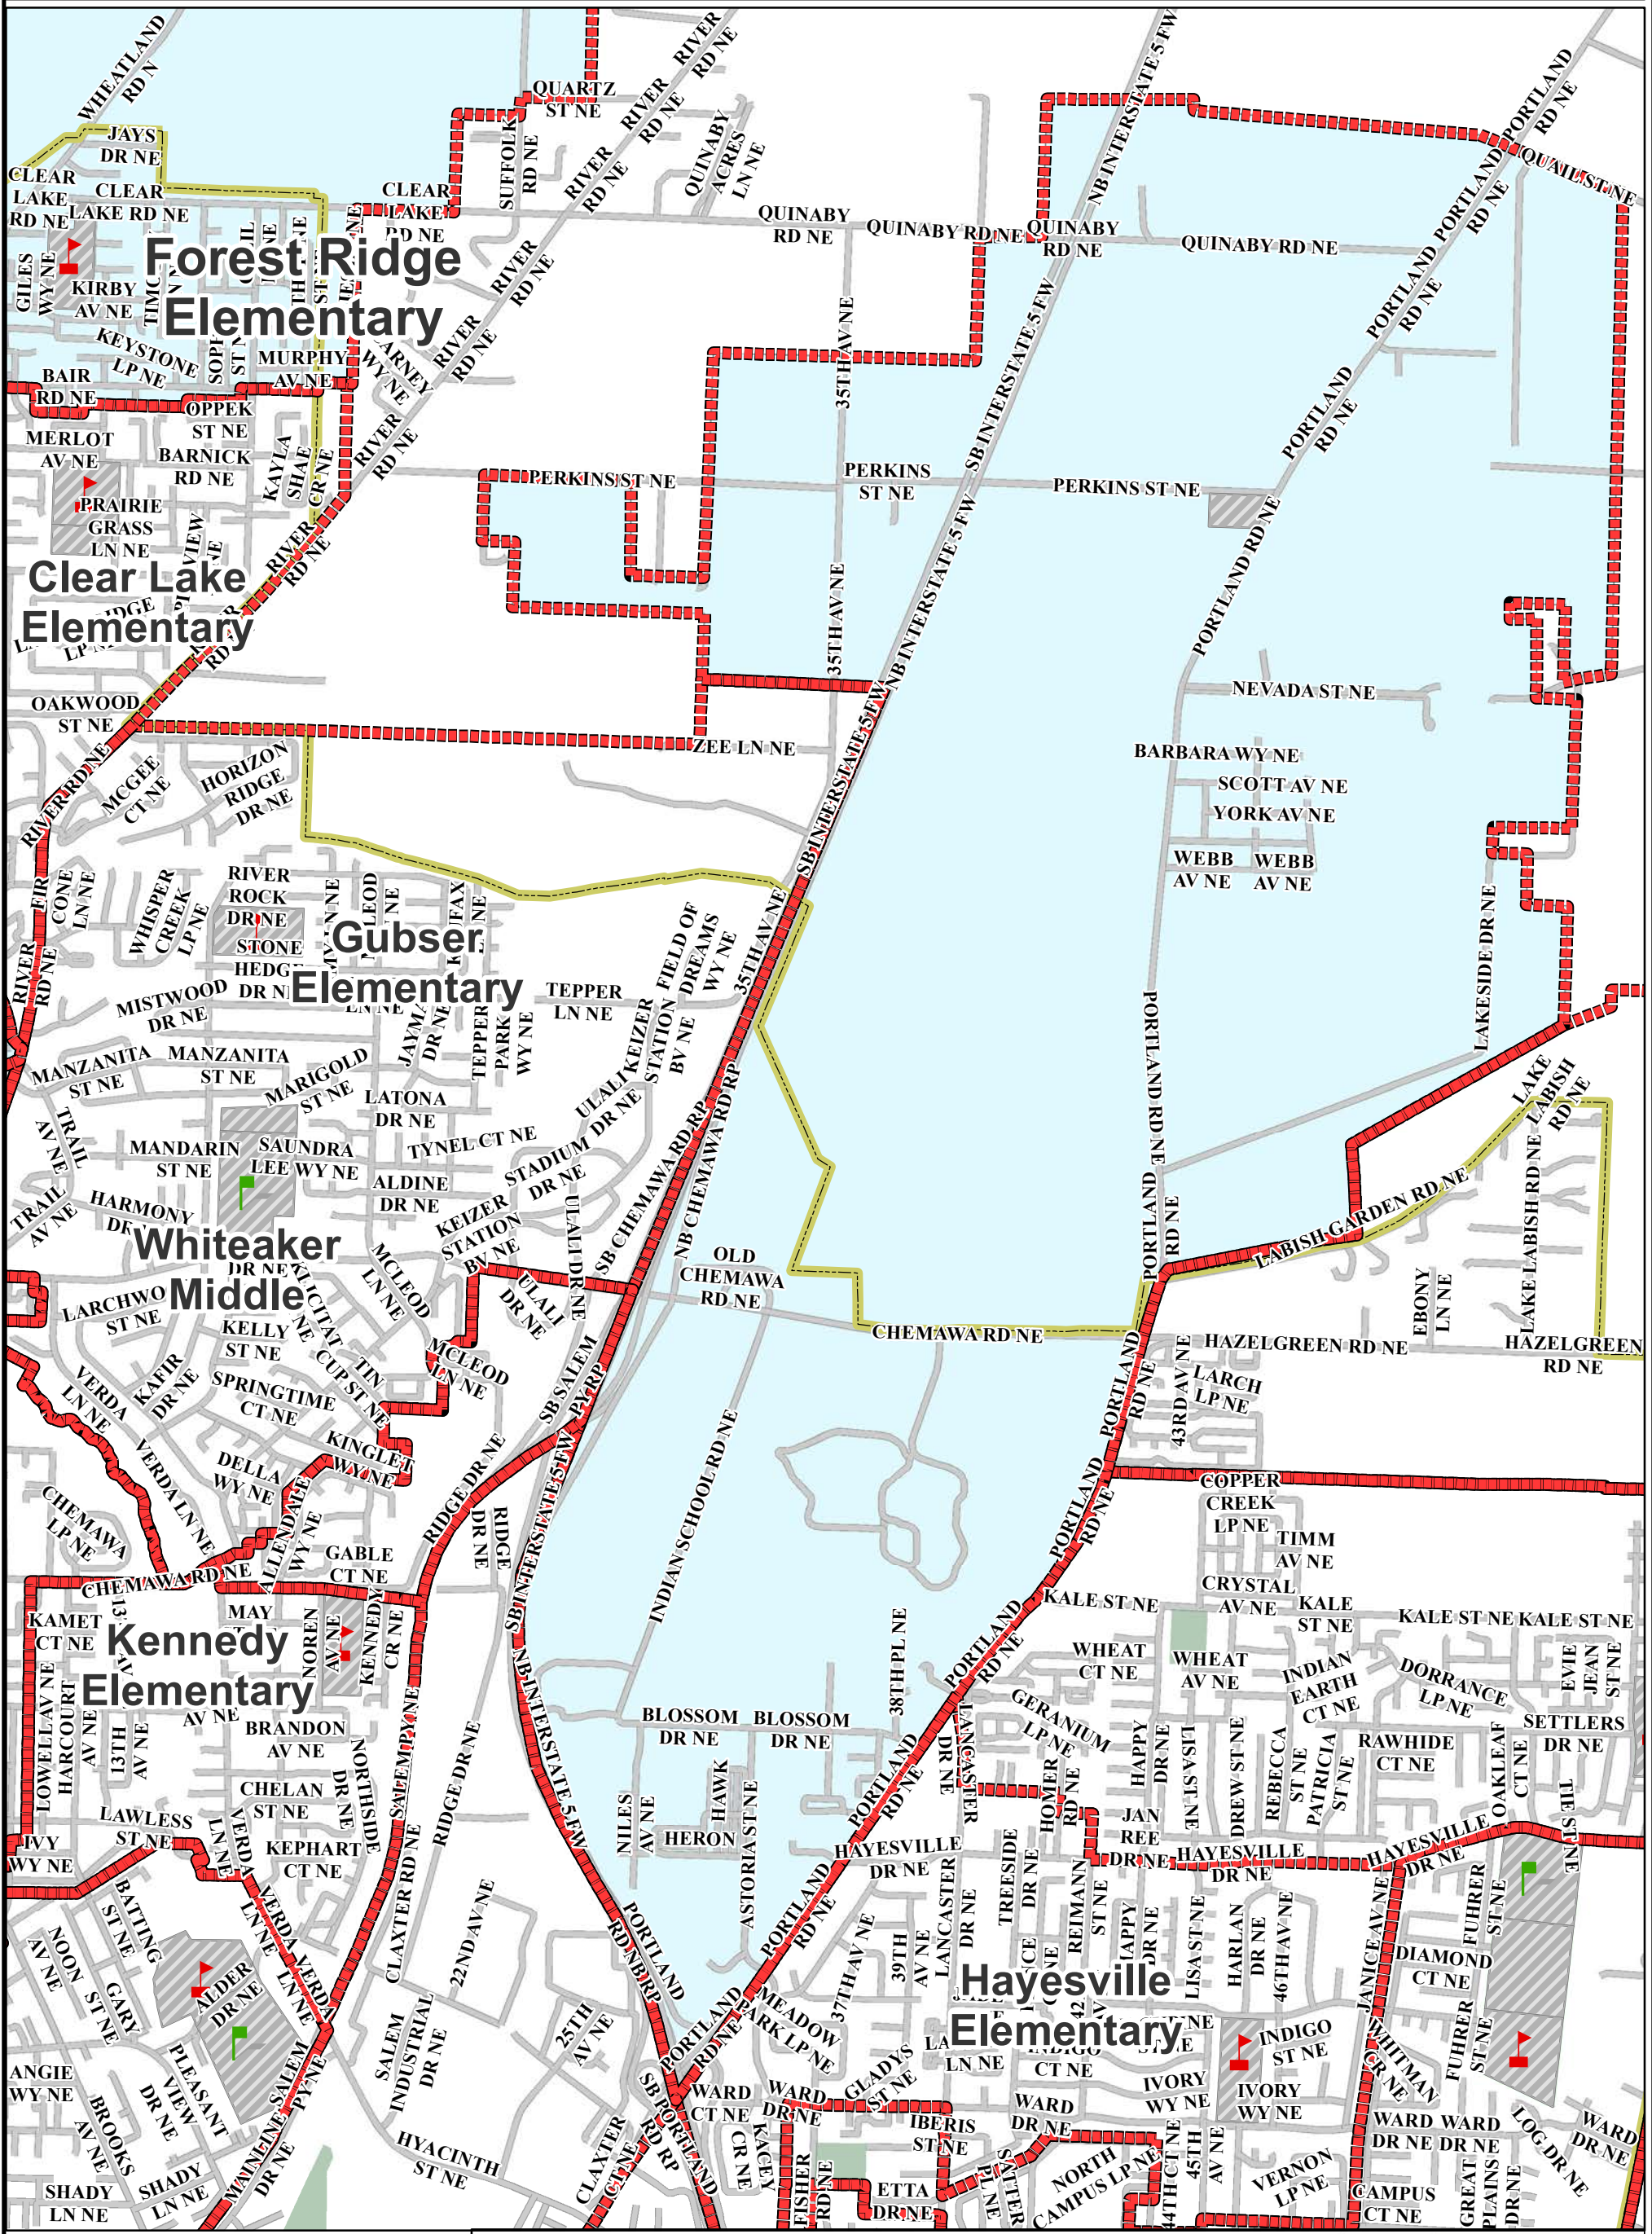

# Forest Ridge Elementary School (Map B)

## Salem-Keizer Public Schools

School attendance area boundary line

UGB

Streets

School Site

Parks

Elementary School

Middle School

High School

Alternative School

Program Site

To find school-of-assignment based on student's home address, visit:  
<https://busfinder.salkeiz.k12.or.us/elinkrp/Students/BasicTransBoundarySearch.aspx>

0 250 500 1,000 1,500 2,000 Feet

Map Date	06/27/19
Author	JCT
Boundaries_2019-20	