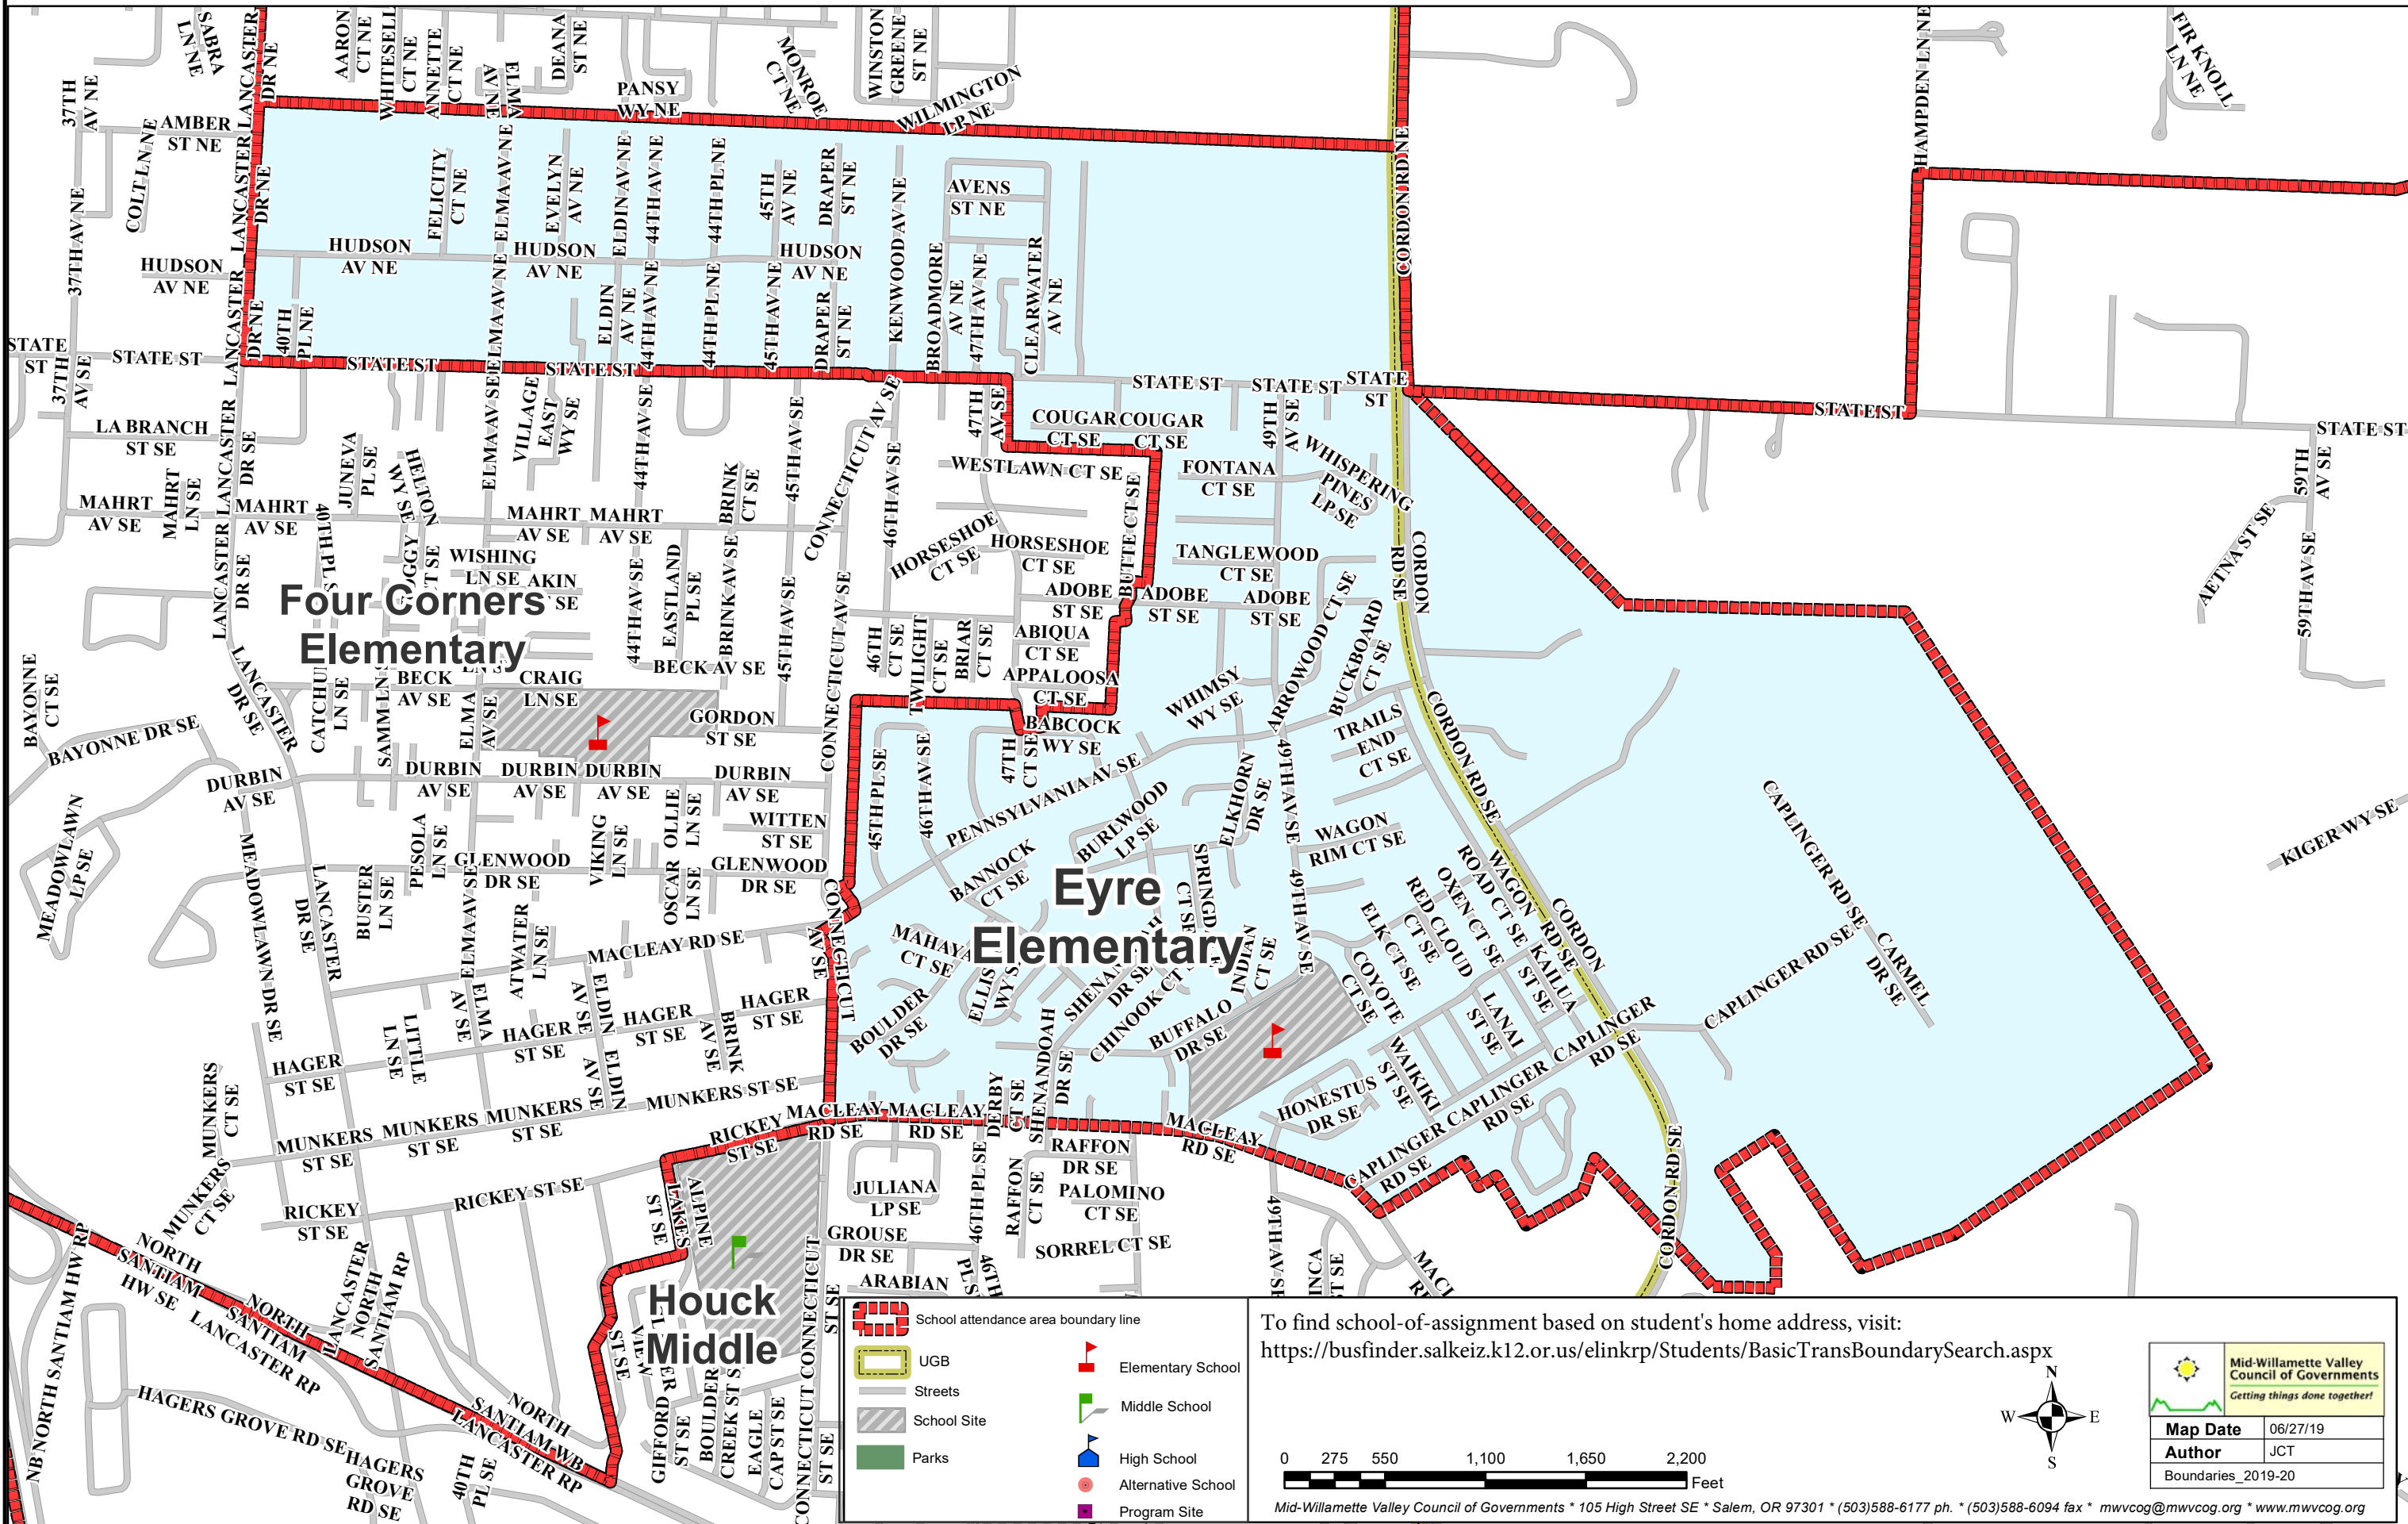

Eyre Elementary School

Salem-Keizer Public Schools

Four Corners Elementary

Eyre Elementary

Houck Middle

- School attendance area boundary line
- UGB
- Streets
- School Site
- Parks
- Elementary School
- Middle School
- High School
- Alternative School
- Program Site

To find school-of-assignment based on student's home address, visit:
<https://busfinder.salkeiz.k12.or.us/elinkrp/Students/BasicTransBoundarySearch.aspx>

Map Date	06/27/19
Author	JCT
Boundaries_2019-20	