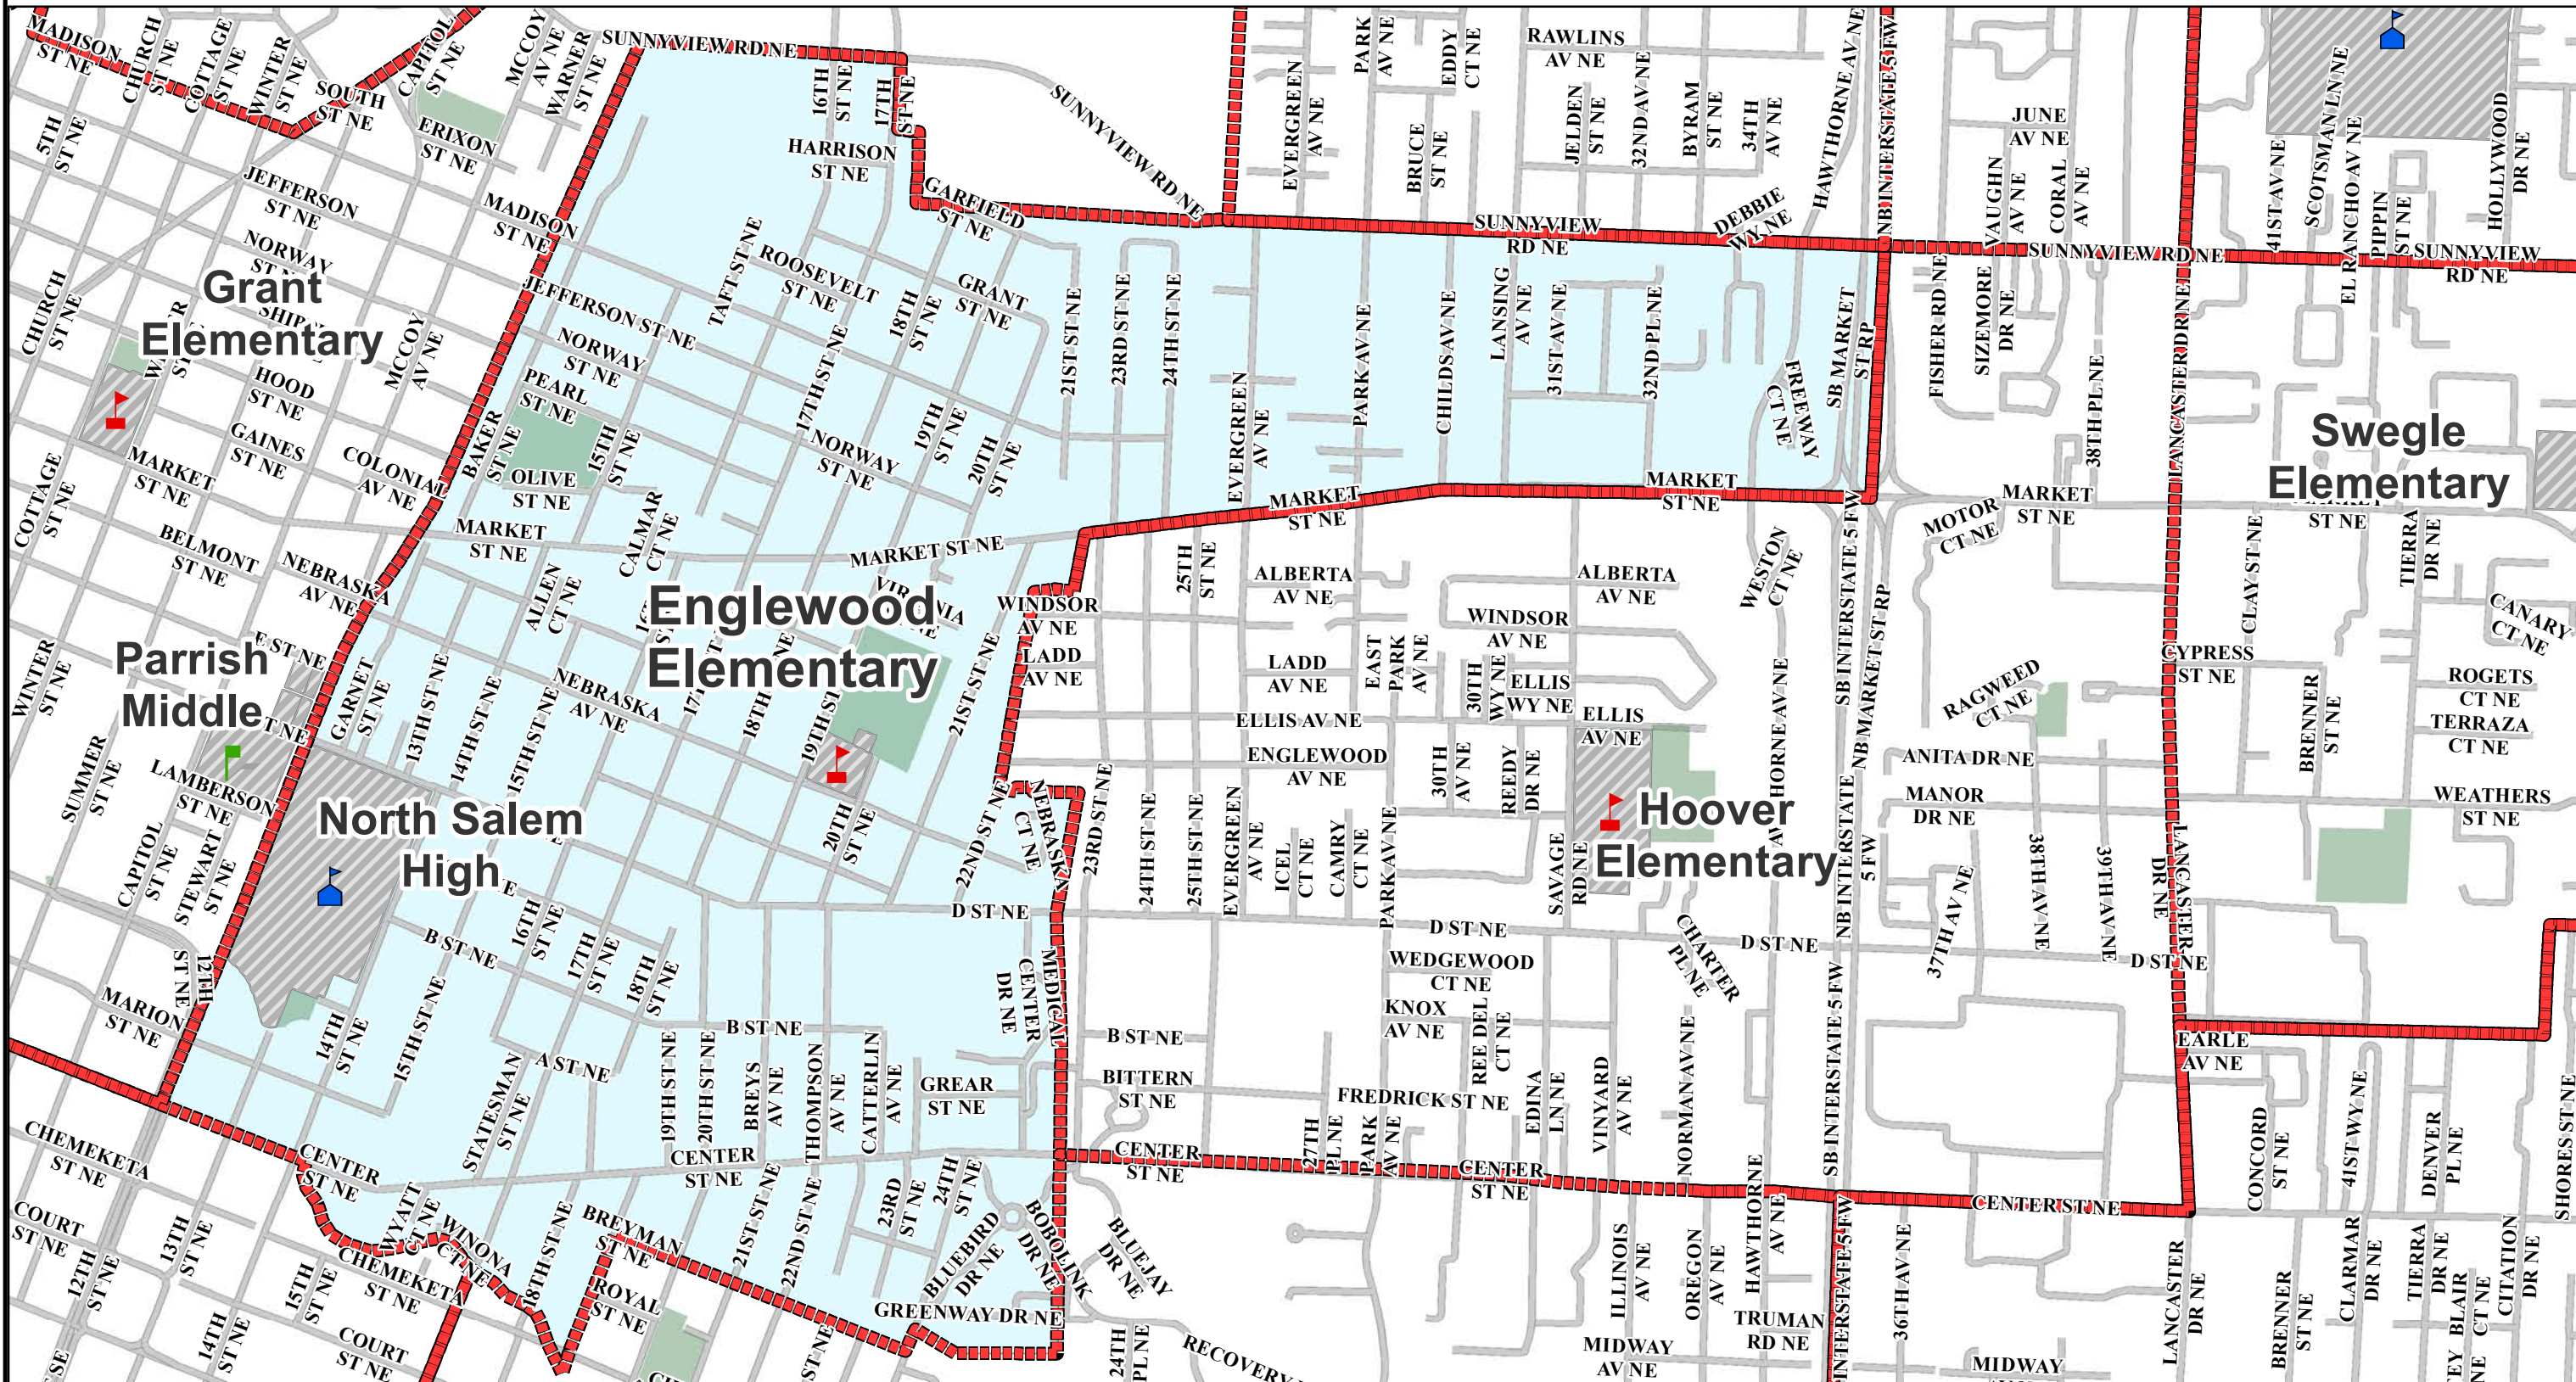

Englewood Elementary School

Salem-Keizer Public Schools

	School attendance area boundary line		Elementary School
	UGB		Middle School
	Streets		High School
	School Site		Alternative School
	Parks		Program Site

To find school-of-assignment based on student's home address, visit:
<https://busfinder.salkeiz.k12.or.us/elinkrp/Students/BasicTransBoundarySearch.aspx>

 Mid-Willamette Valley Council of Governments <i>Getting things done together!</i>	
Map Date	06/27/19
Author	JCT
Boundaries_2019-20	