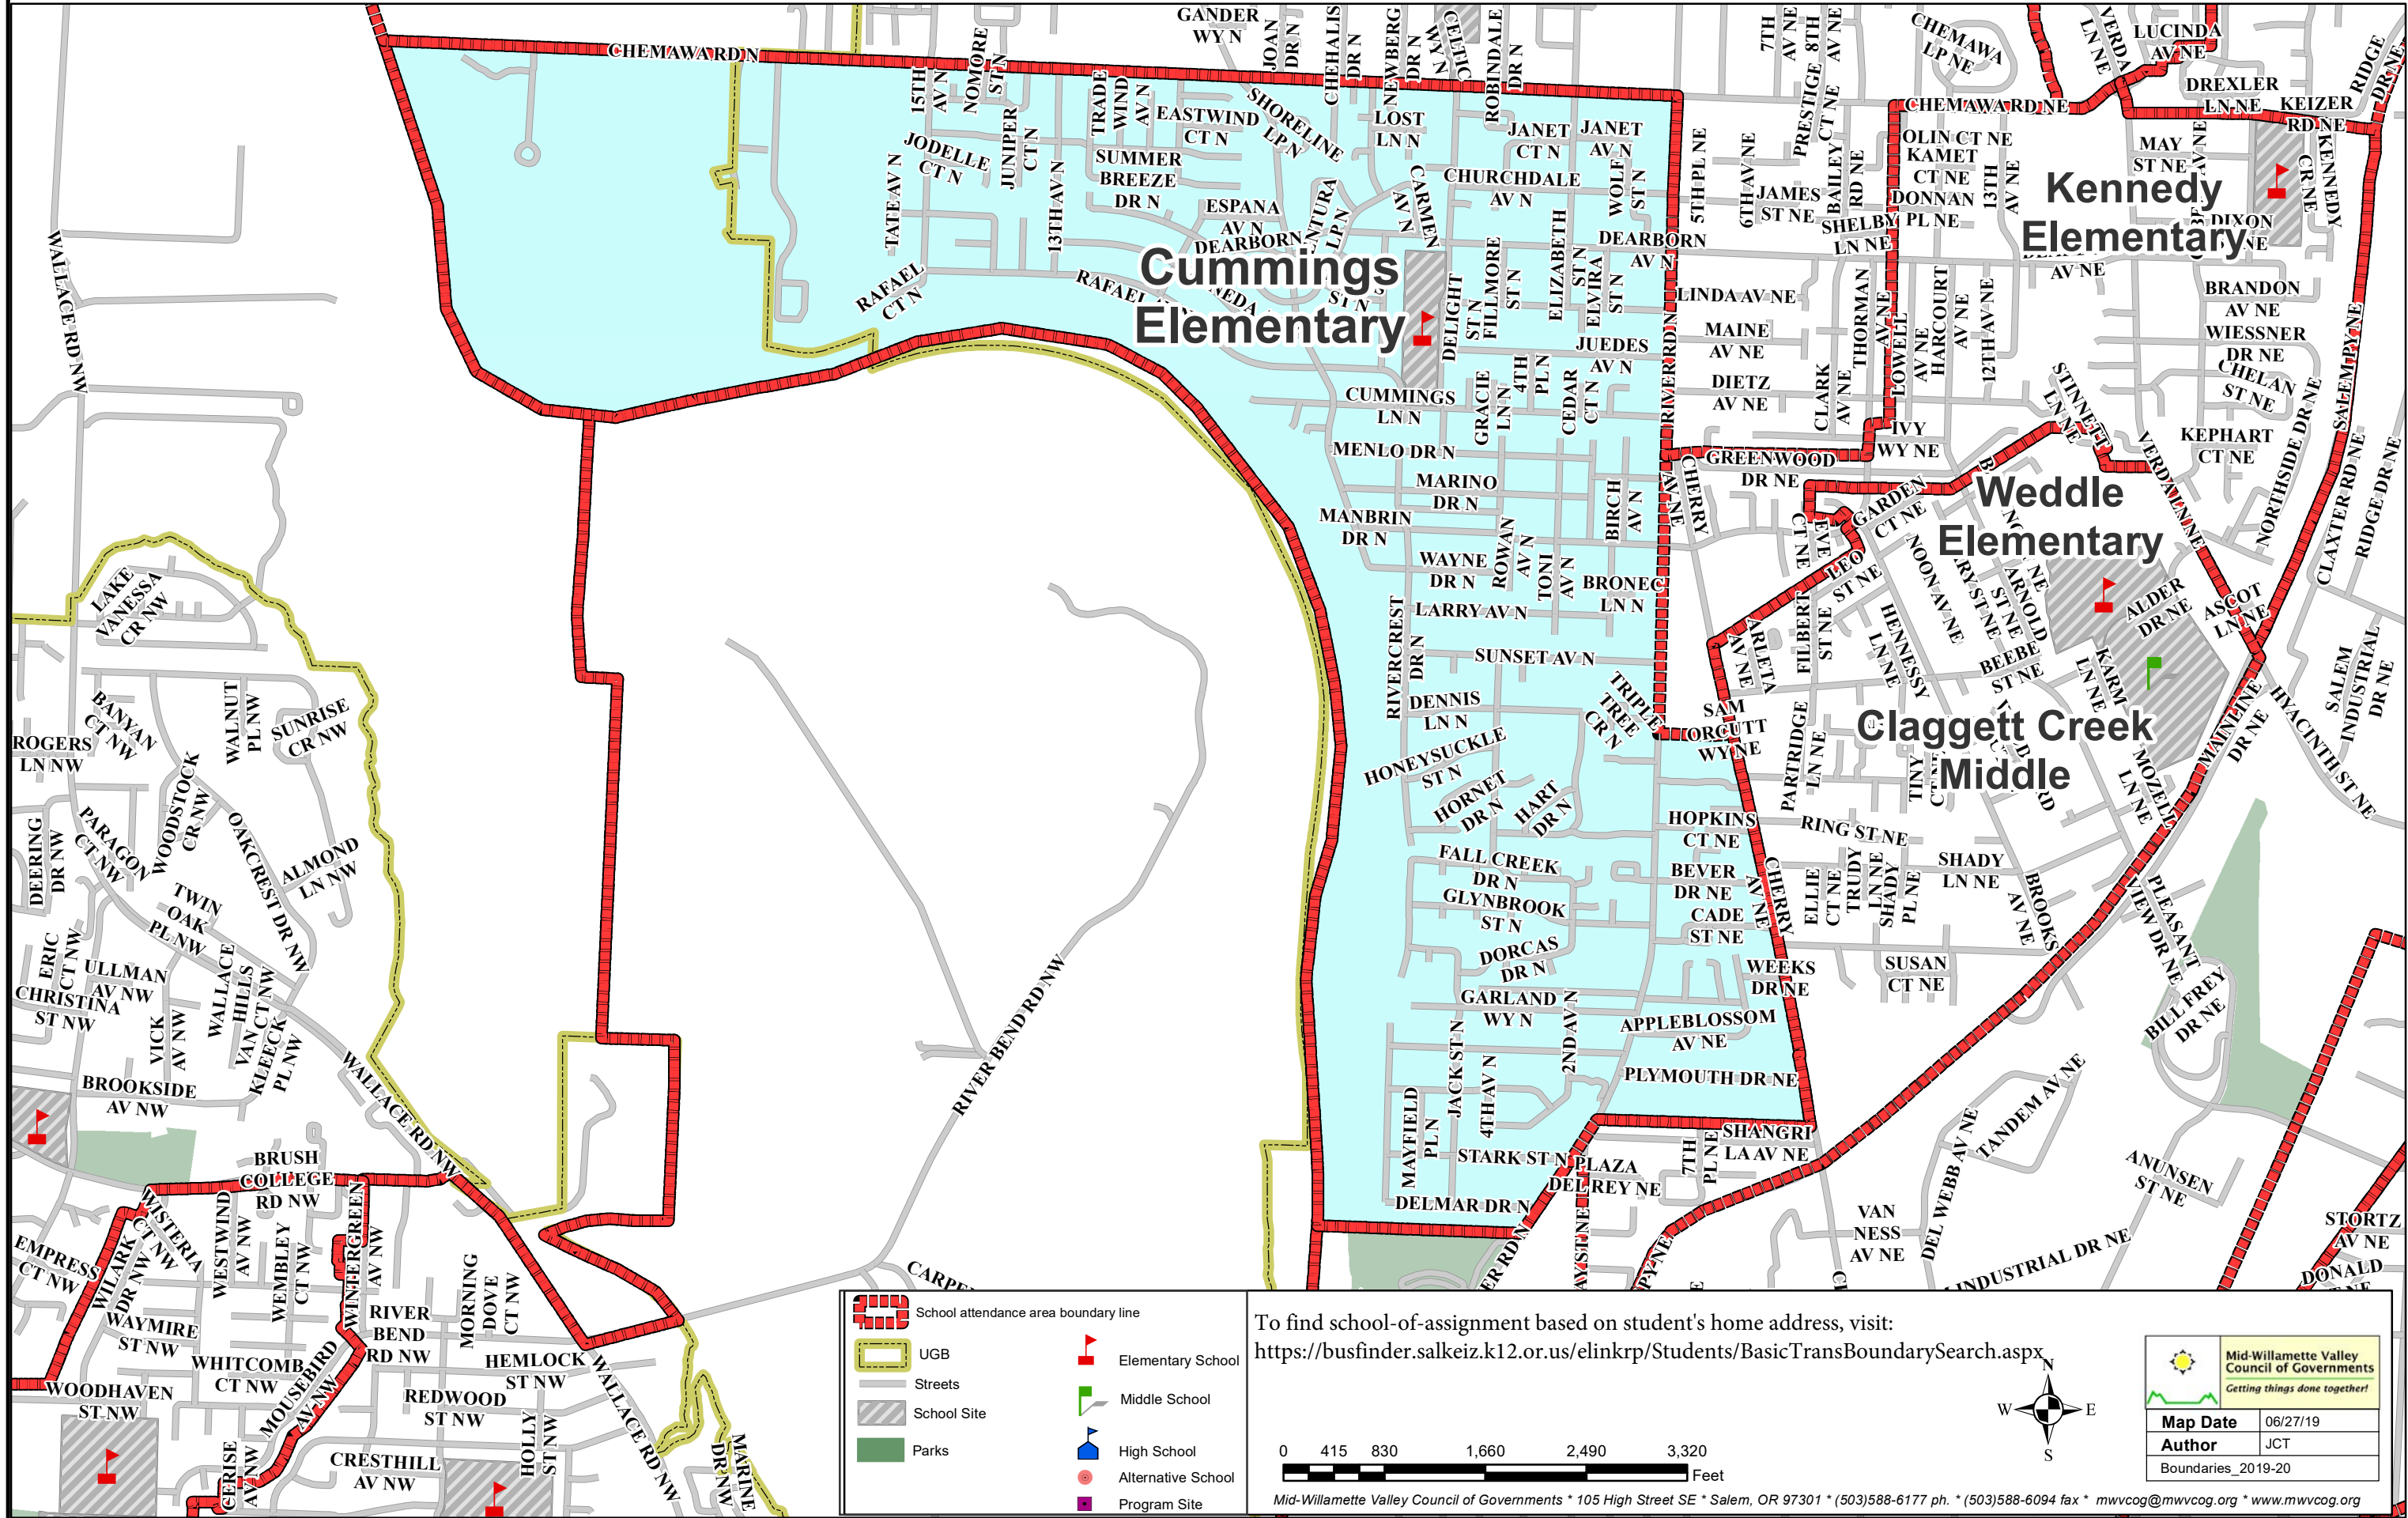

Cummings Elementary School

Salem-Keizer Public Schools

- School attendance area boundary line
- UGB
- Streets
- School Site
- Parks
- Elementary School
- Middle School
- High School
- Alternative School
- Program Site

To find school-of-assignment based on student's home address, visit:
<https://busfinder.salkeiz.k12.or.us/elinkrp/Students/BasicTransBoundarySearch.aspx>

Mid-Willamette Valley Council of Governments
Getting things done together!

Map Date	06/27/19
Author	JCT
Boundaries_2019-20	