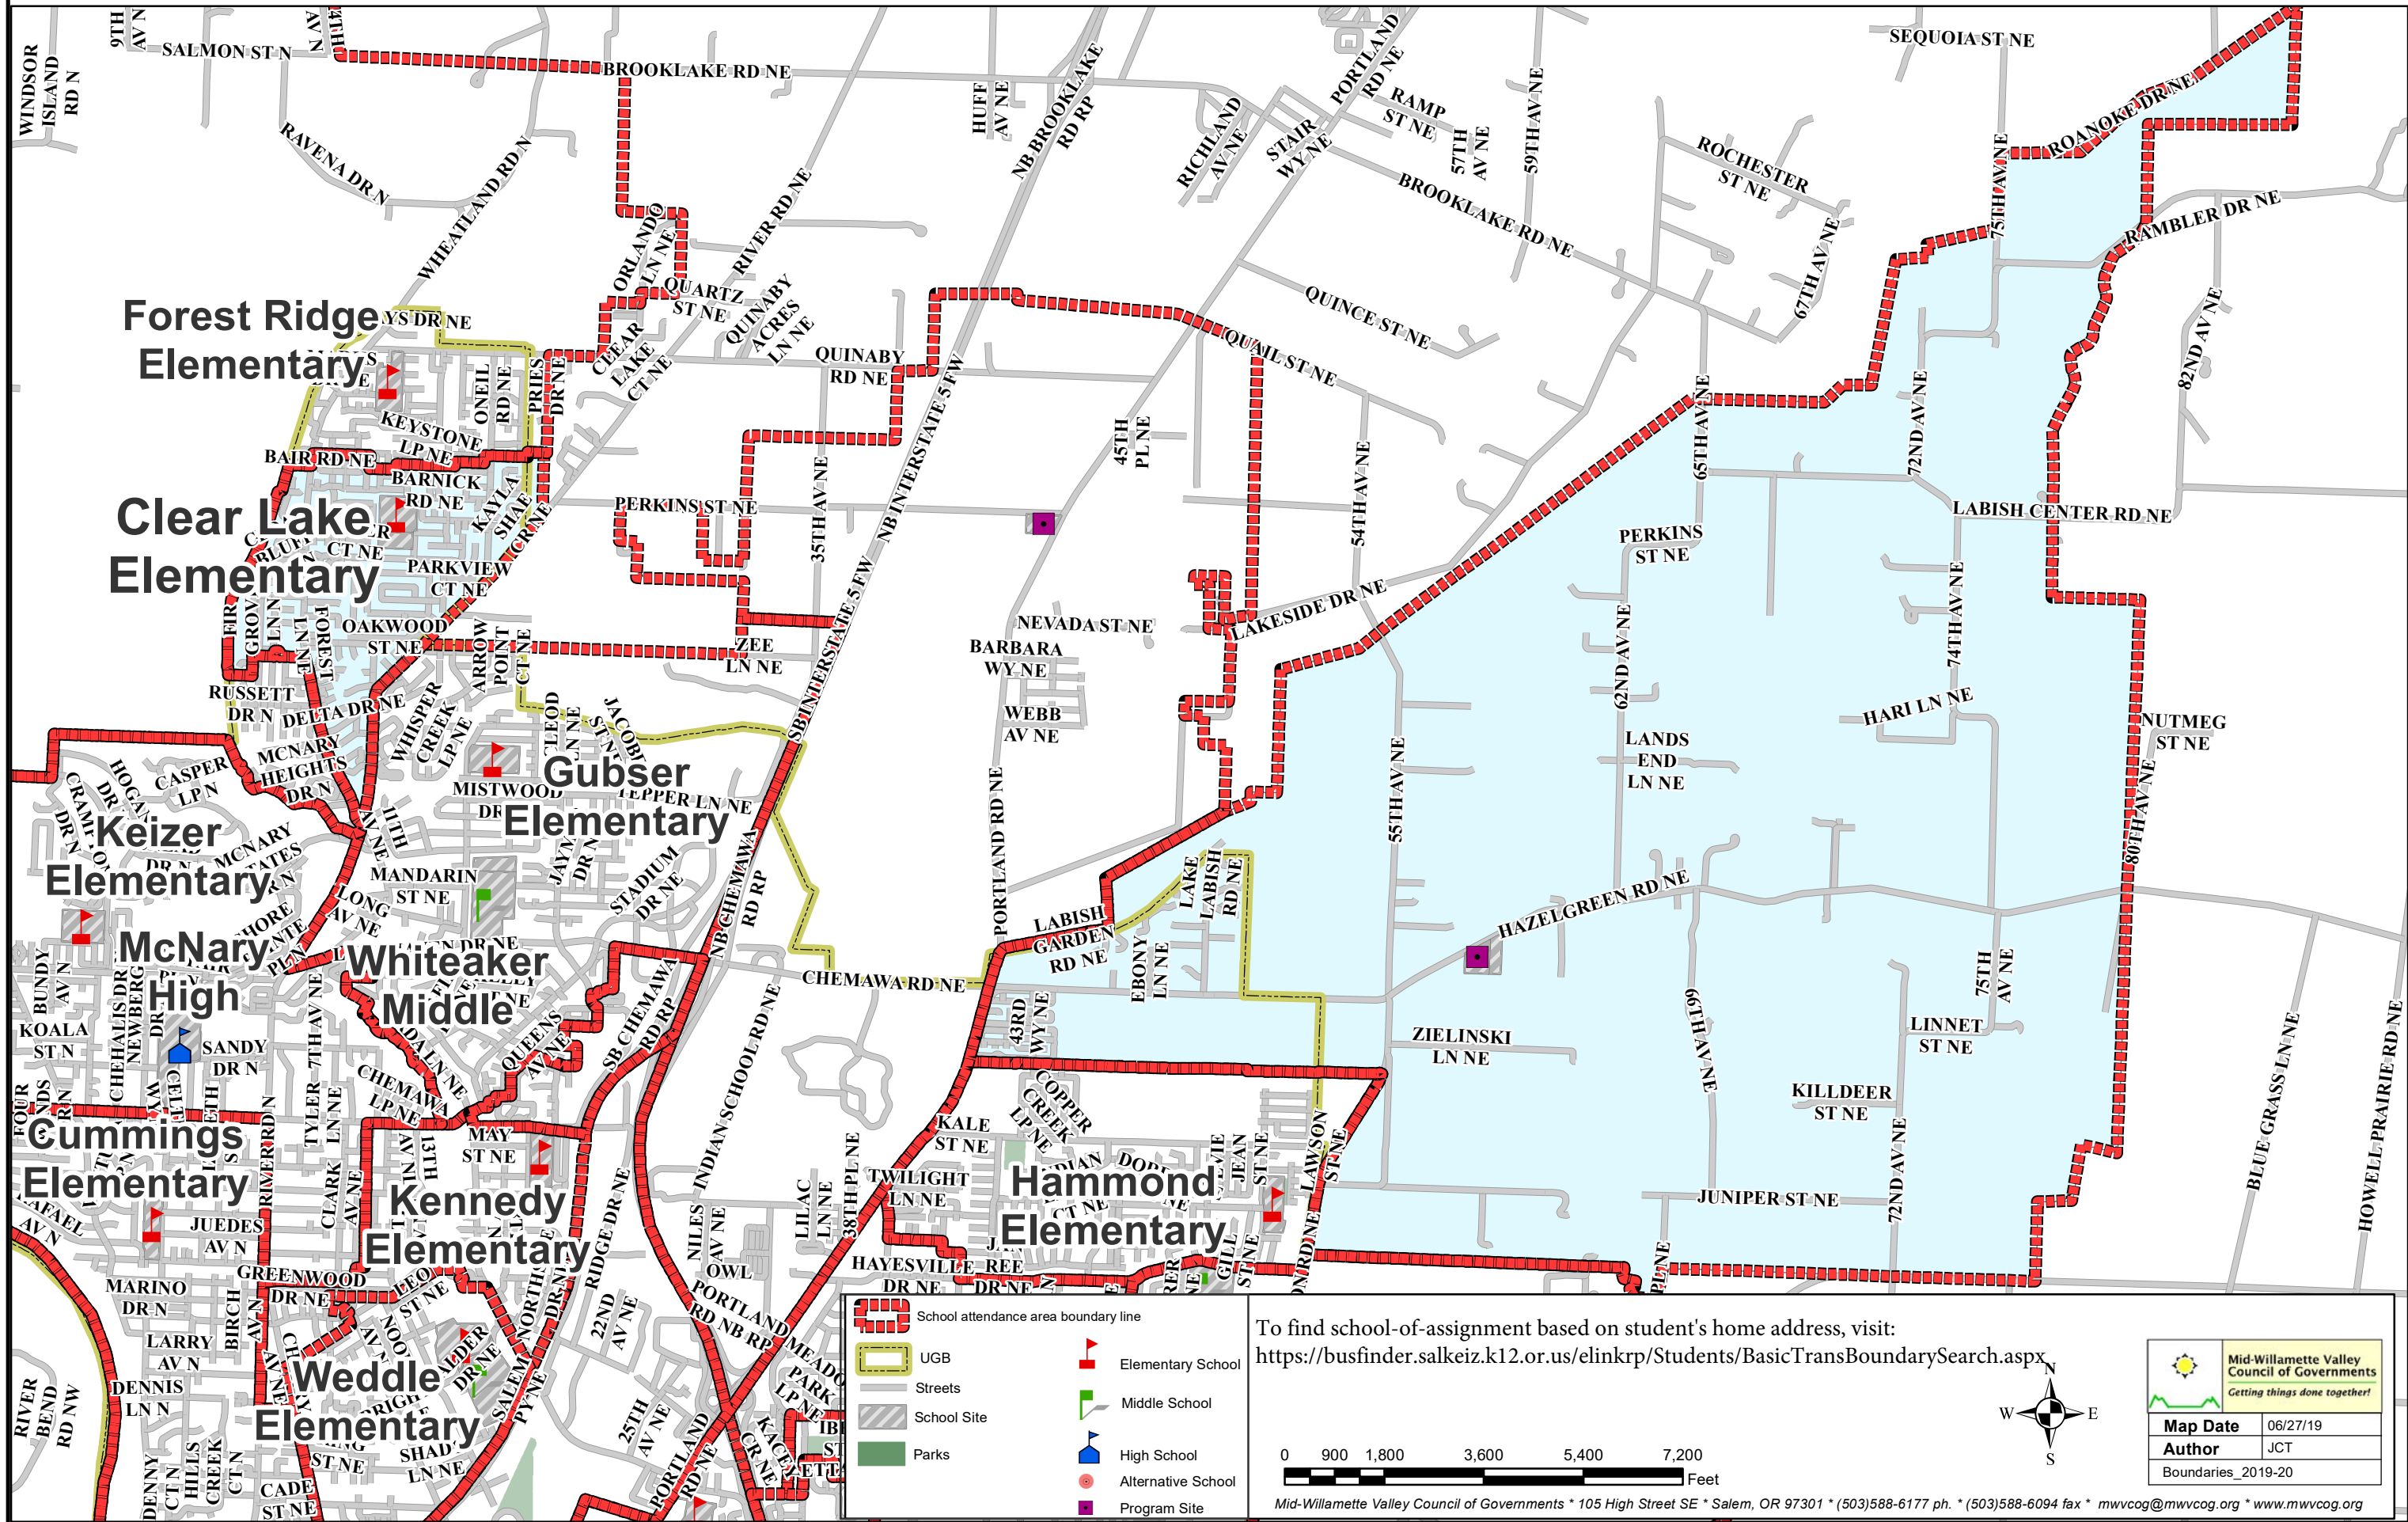

# Clear Lake Elementary School

## Salem-Keizer Public Schools

	School attendance area boundary line		Elementary School
	UGB		Middle School
	Streets		High School
	School Site		Alternative School
	Parks		Program Site

To find school-of-assignment based on student's home address, visit:  
<https://busfinder.salkeiz.k12.or.us/elinkrp/Students/BasicTransBoundarySearch.aspx>

 Mid-Willamette Valley Council of Governments <i>Getting things done together!</i>	
Map Date	06/27/19
Author	JCT
Boundaries_2019-20	