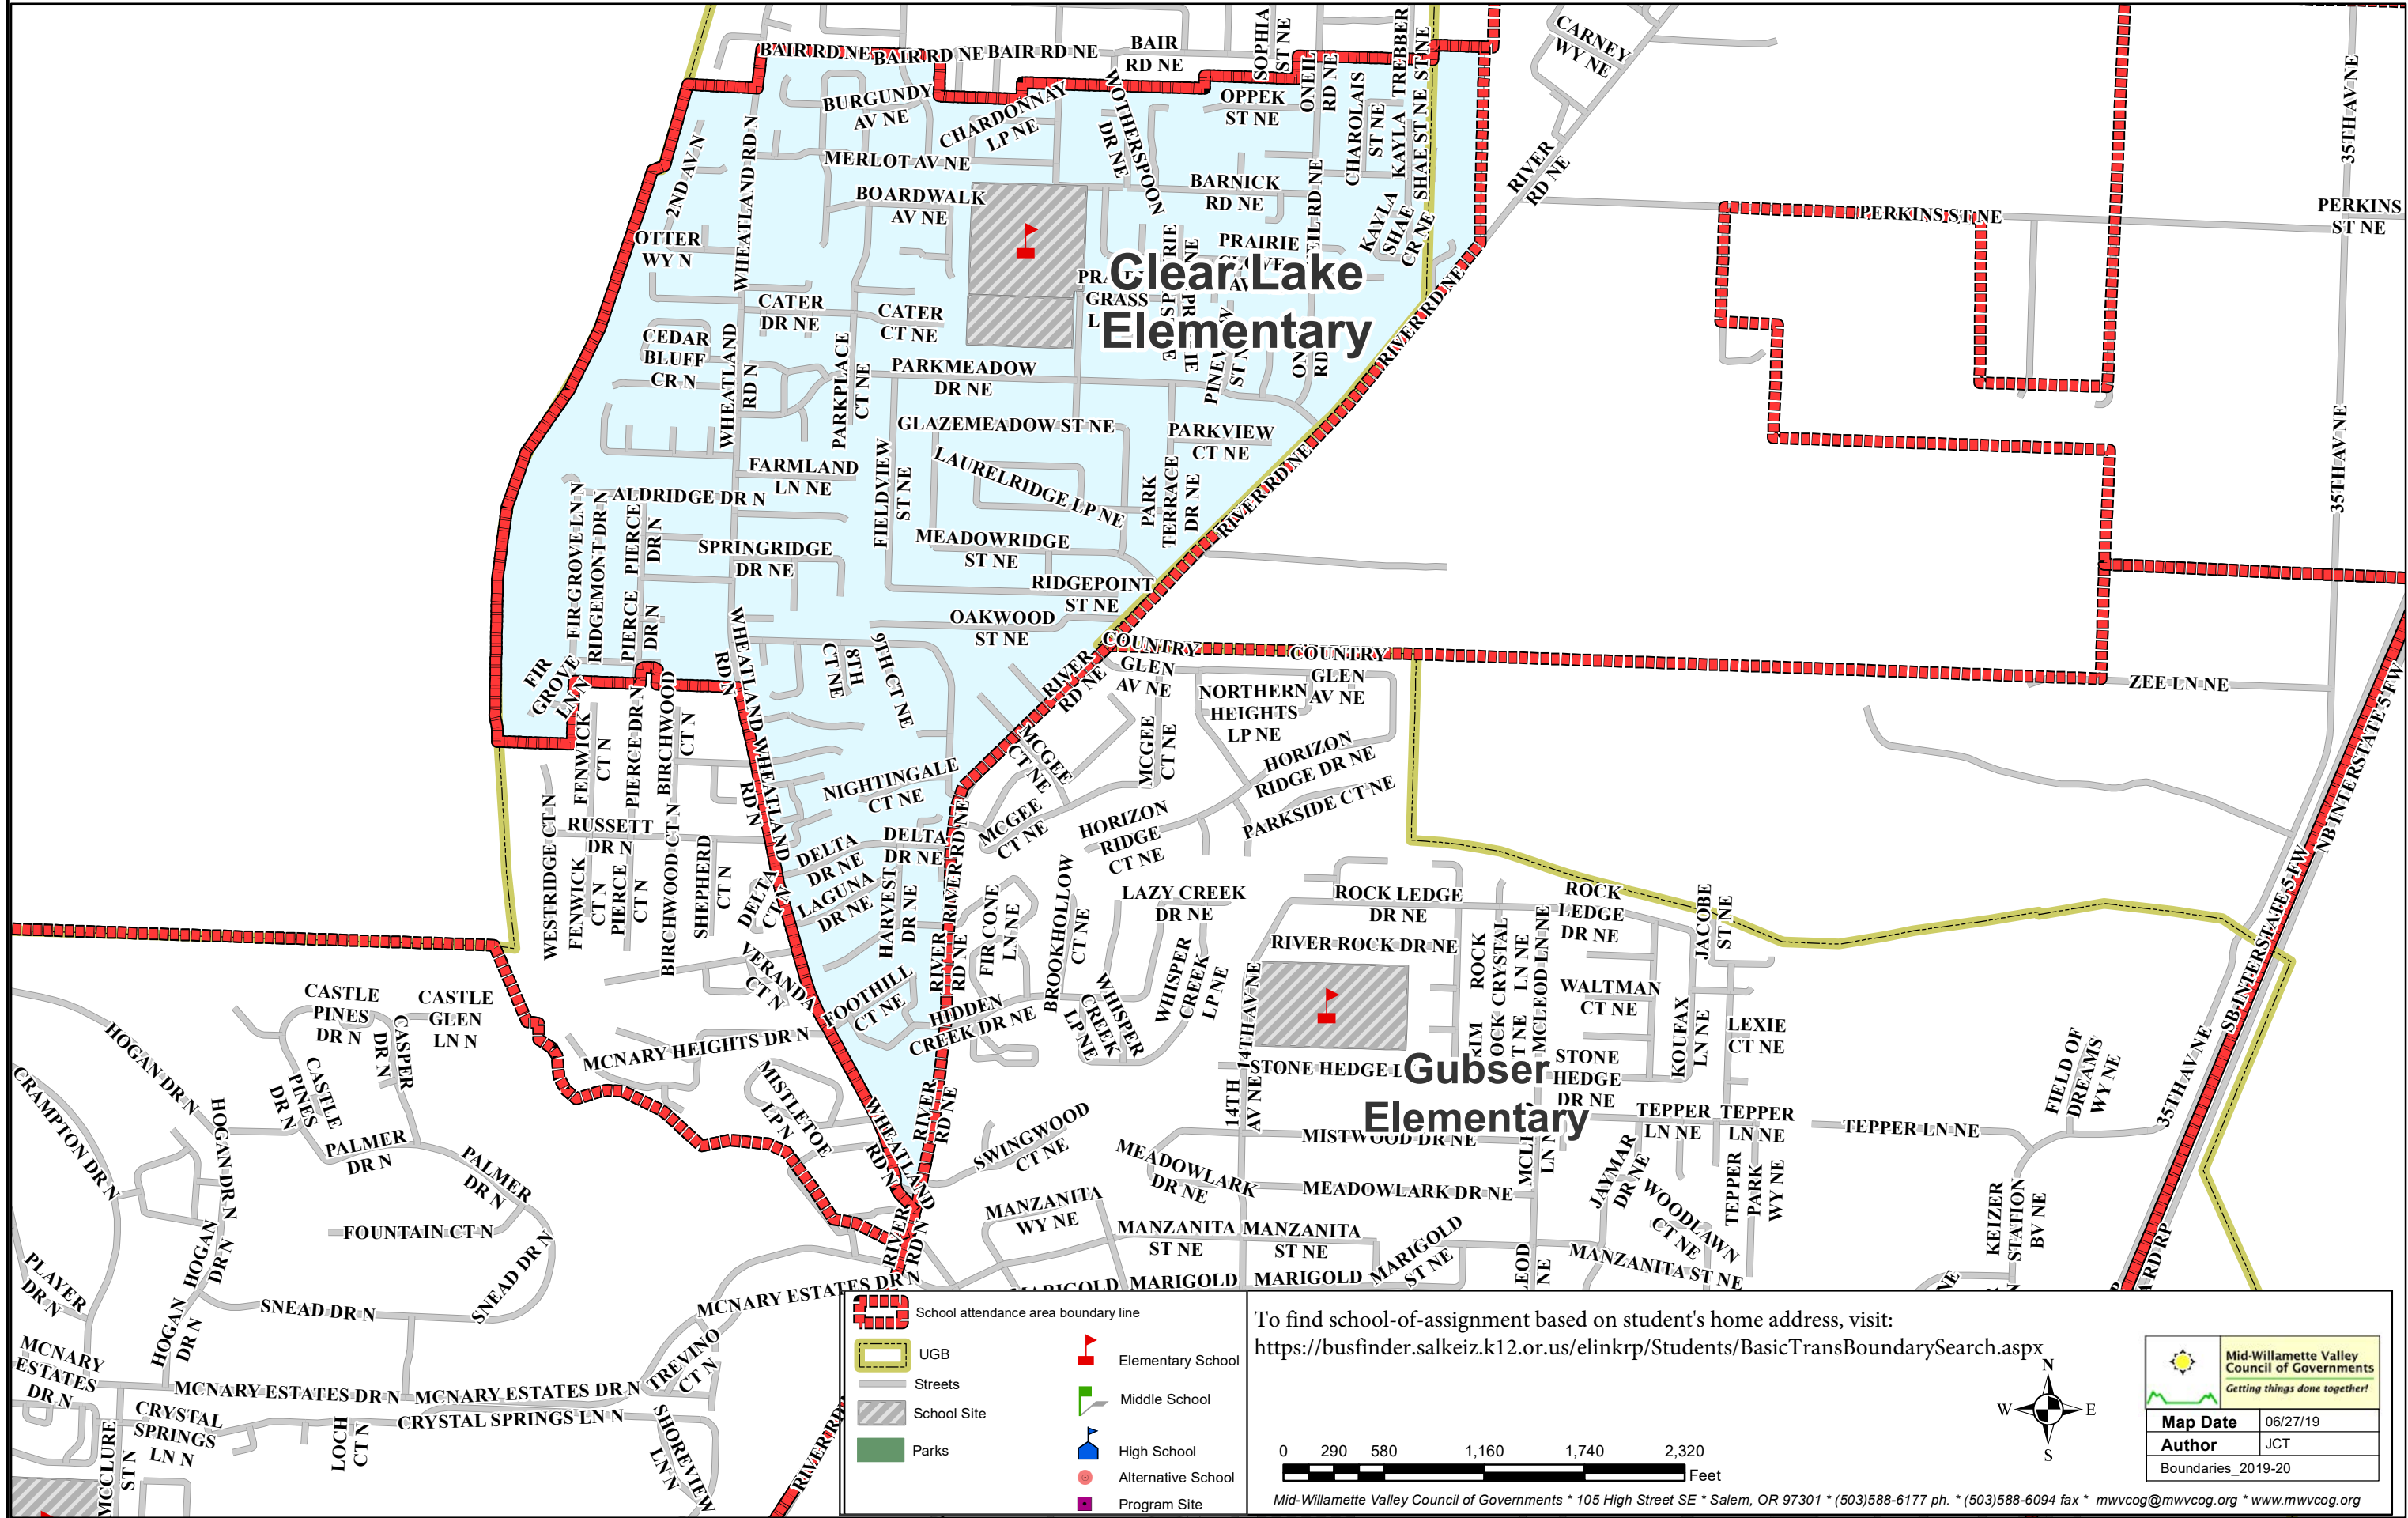

Clear Lake Elementary School (Map B)

Salem-Keizer Public Schools

To find school-of-assignment based on student's home address, visit:
<https://busfinder.salkeizer.k12.or.us/elinkrp/Students/BasicTransBoundarySearch.aspx>

| | |
|---|----------|
| <p>Mid-Willamette Valley Council of Governments Getting things done together!</p> | |
| Map Date | 06/27/19 |
| Author | JCT |
| Boundaries_2019-20 | |

0 290 580 1,160 1,740 2,320 Feet