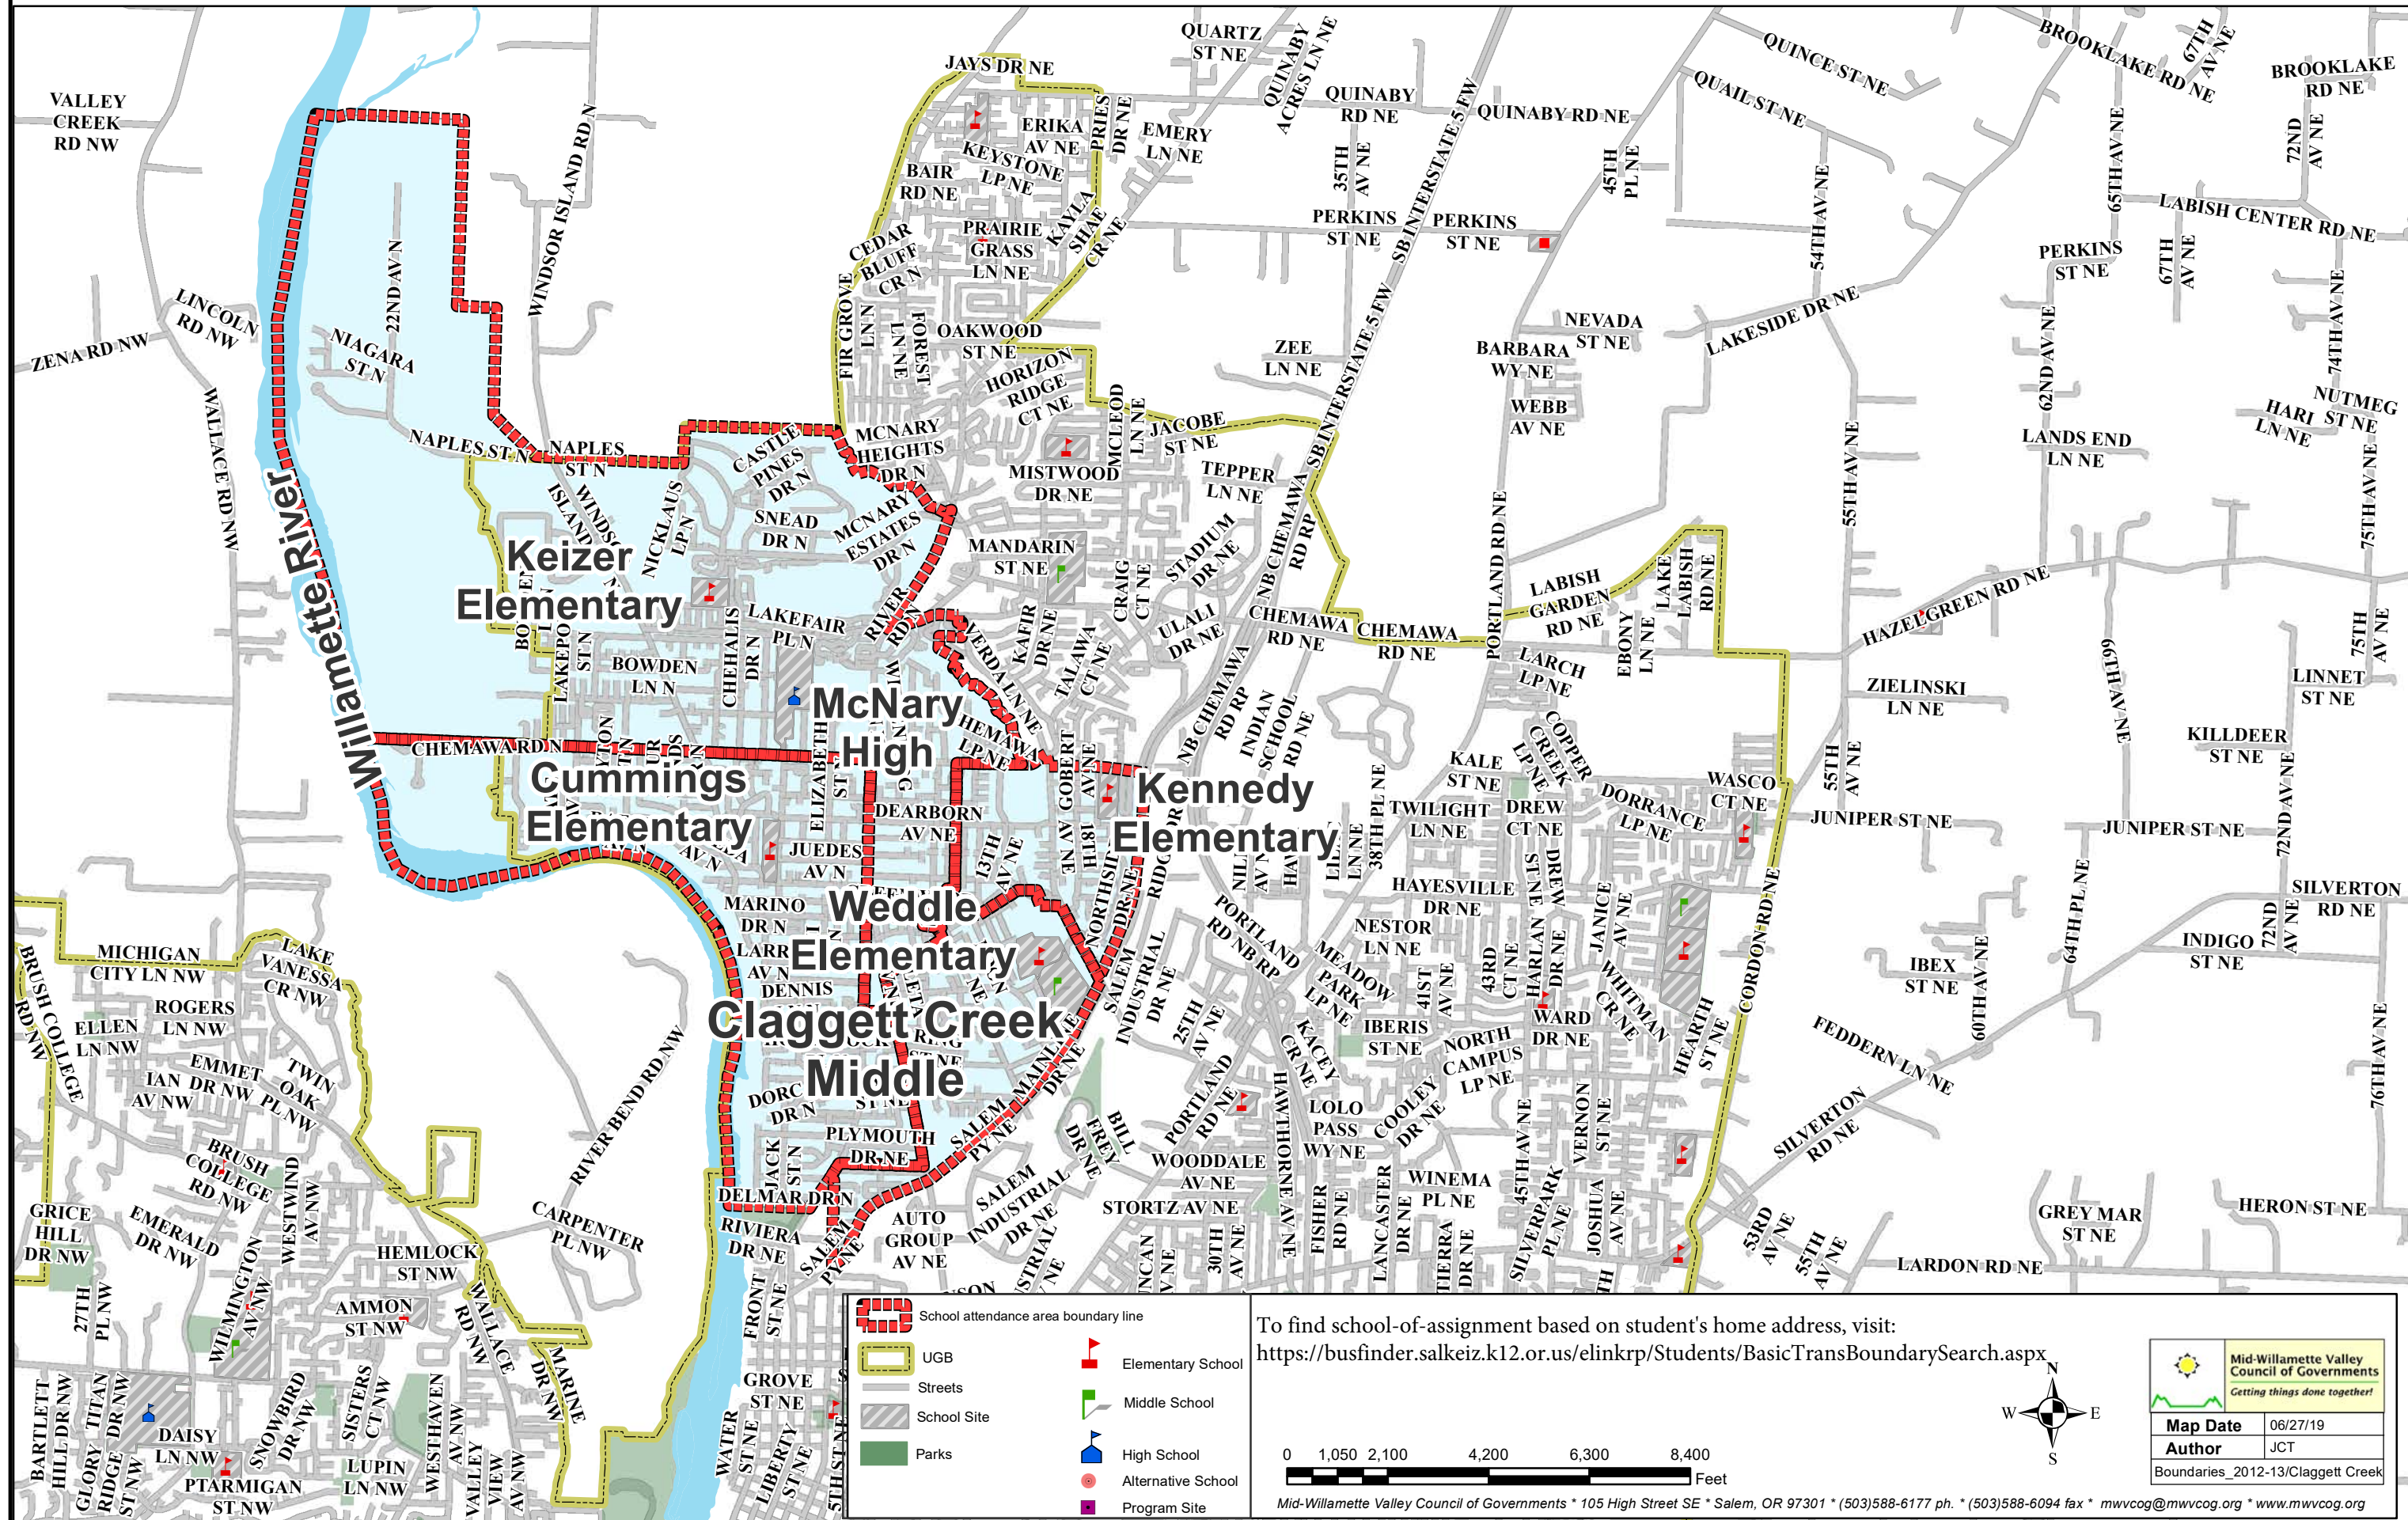

Claggett Creek Middle School

Salem-Keizer Public Schools

| | | | |
|---|--------------------------------------|---|--------------------|
|  | School attendance area boundary line |  | Elementary School |
|  | UGB |  | Middle School |
|  | Streets |  | High School |
|  | School Site |  | Alternative School |
|  | Parks |  | Program Site |

To find school-of-assignment based on student's home address, visit:
<https://busfinder.salkeiz.k12.or.us/elinkrp/Students/BasicTransBoundarySearch.aspx>

| | |
|--|----------|
|  Mid-Willamette Valley Council of Governments <i>Getting things done together!</i> | |
| Map Date | 06/27/19 |
| Author | JCT |
| Boundaries_2012-13/Claggett Creek | |