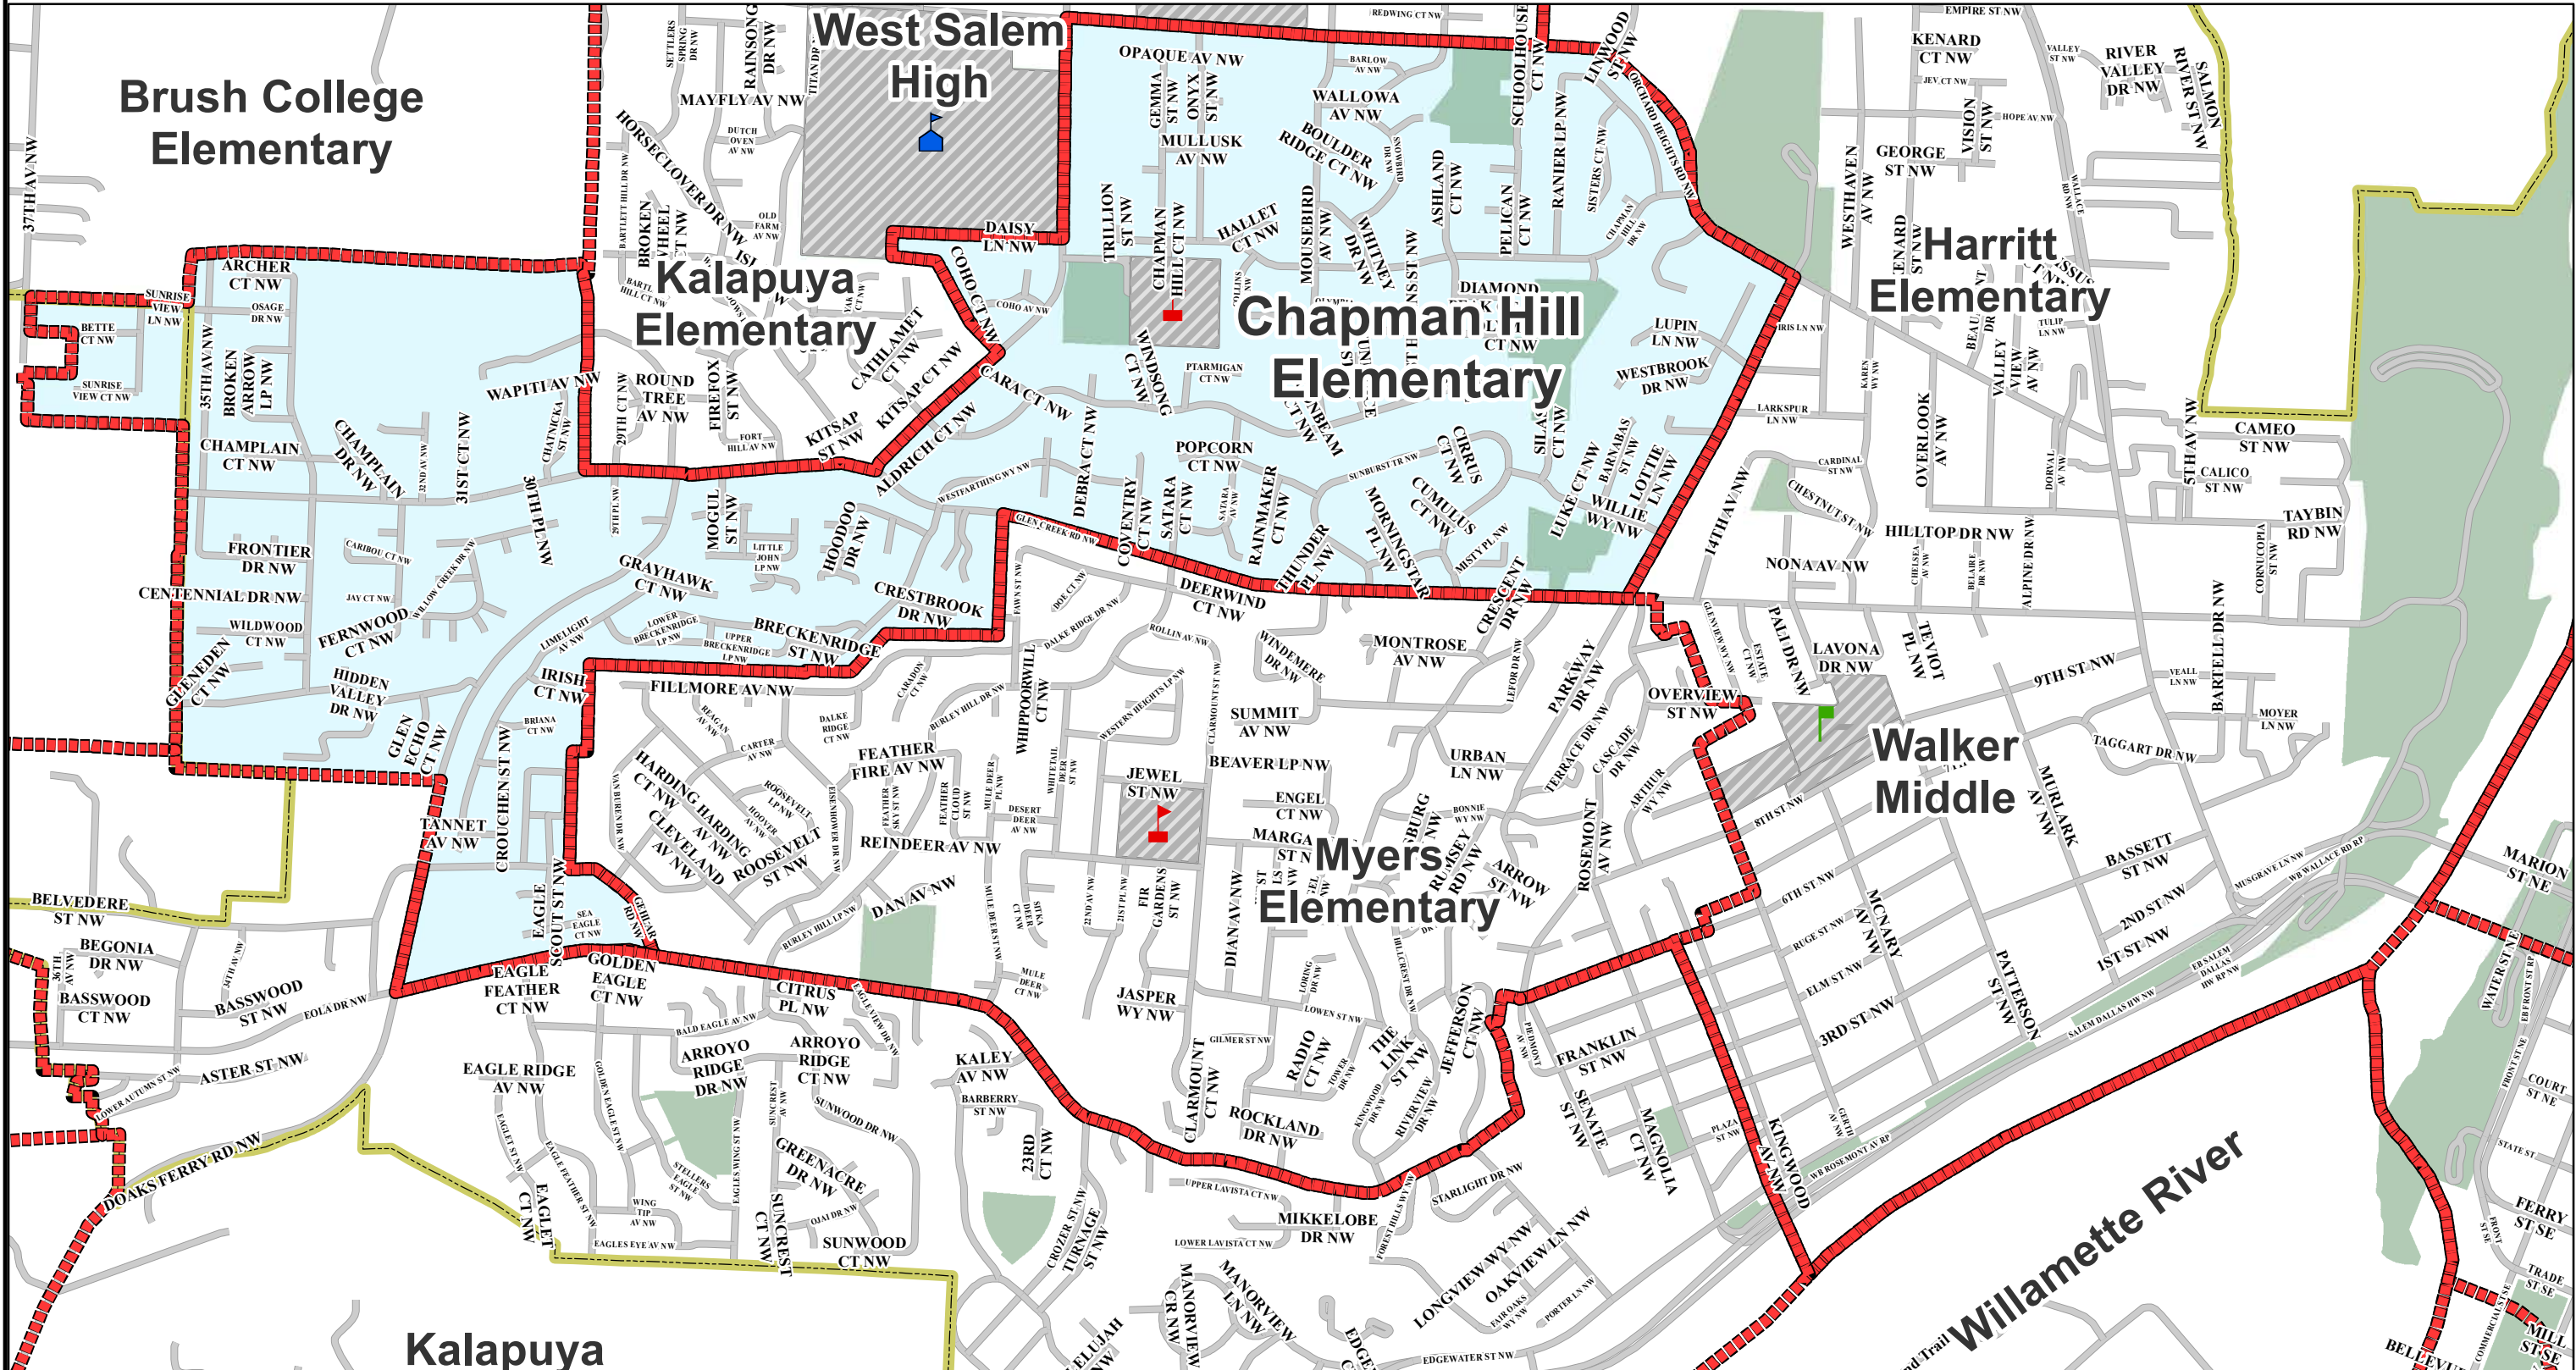

# Chapman Hill Elementary School

## Salem-Keizer Public Schools

**Legend**

- School attendance area boundary line
- UGB
- Streets
- School Site
- Parks
- Elementary School
- Middle School
- High School
- Alternative School
- Program Site

To find school-of-assignment based on student's home address, visit:  
<https://busfinder.salkeiz.k12.or.us/elinkrp/Students/BasicTransBoundarySearch.aspx>

<p>Mid-Willamette Valley Council of Governments Getting things done together!</p>	
Map Date	06/27/19
Author	JCT
Boundaries_2019-20	