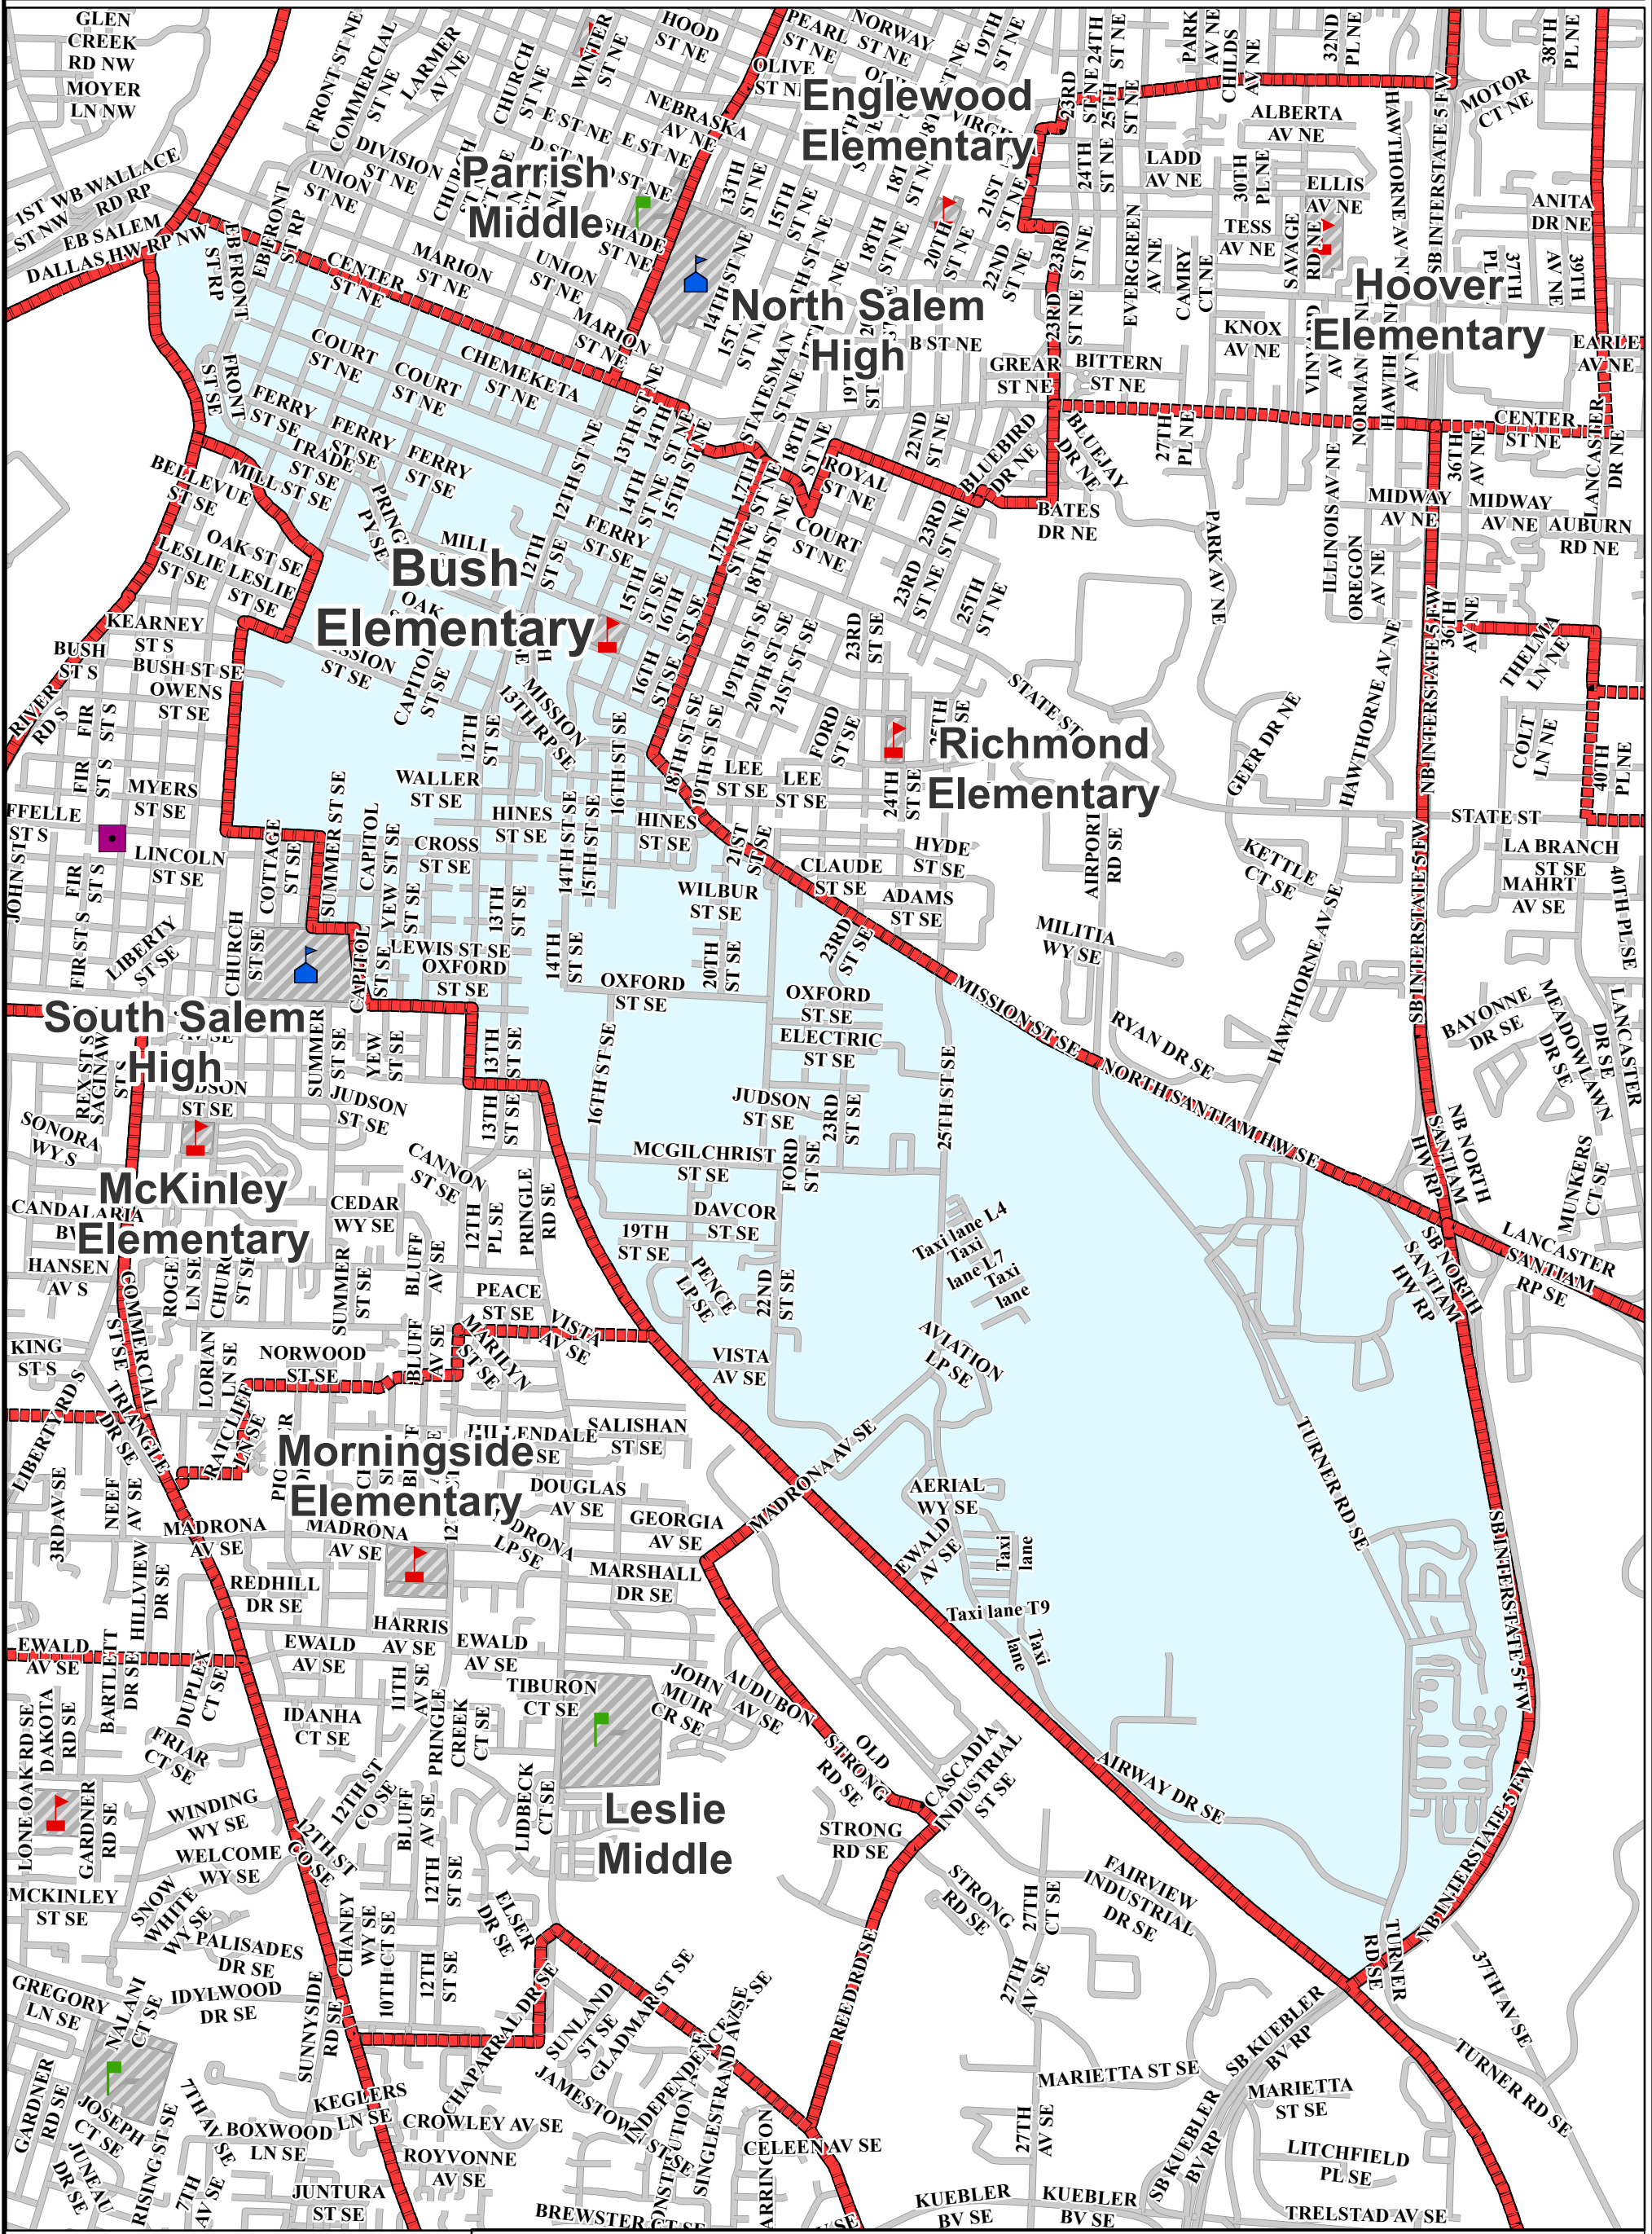

Bush Elementary School

Salem-Keizer Public Schools

-  School attendance area boundary line
-  UGB
-  Streets
-  School Site
-  Parks
-  Elementary School
-  Middle School
-  High School
-  Alternative School
-  Program Site

To find school-of-assignment based on student's home address, visit:
<https://busfinder.salkeiz.k12.or.us/elinkrp/Students/BasicTransBoundarySearch.aspx>

 Mid-Willamette Valley Council of Governments
Getting things done together!

Map Date	06/27/19
Author	JCT
Boundaries_2019-20	