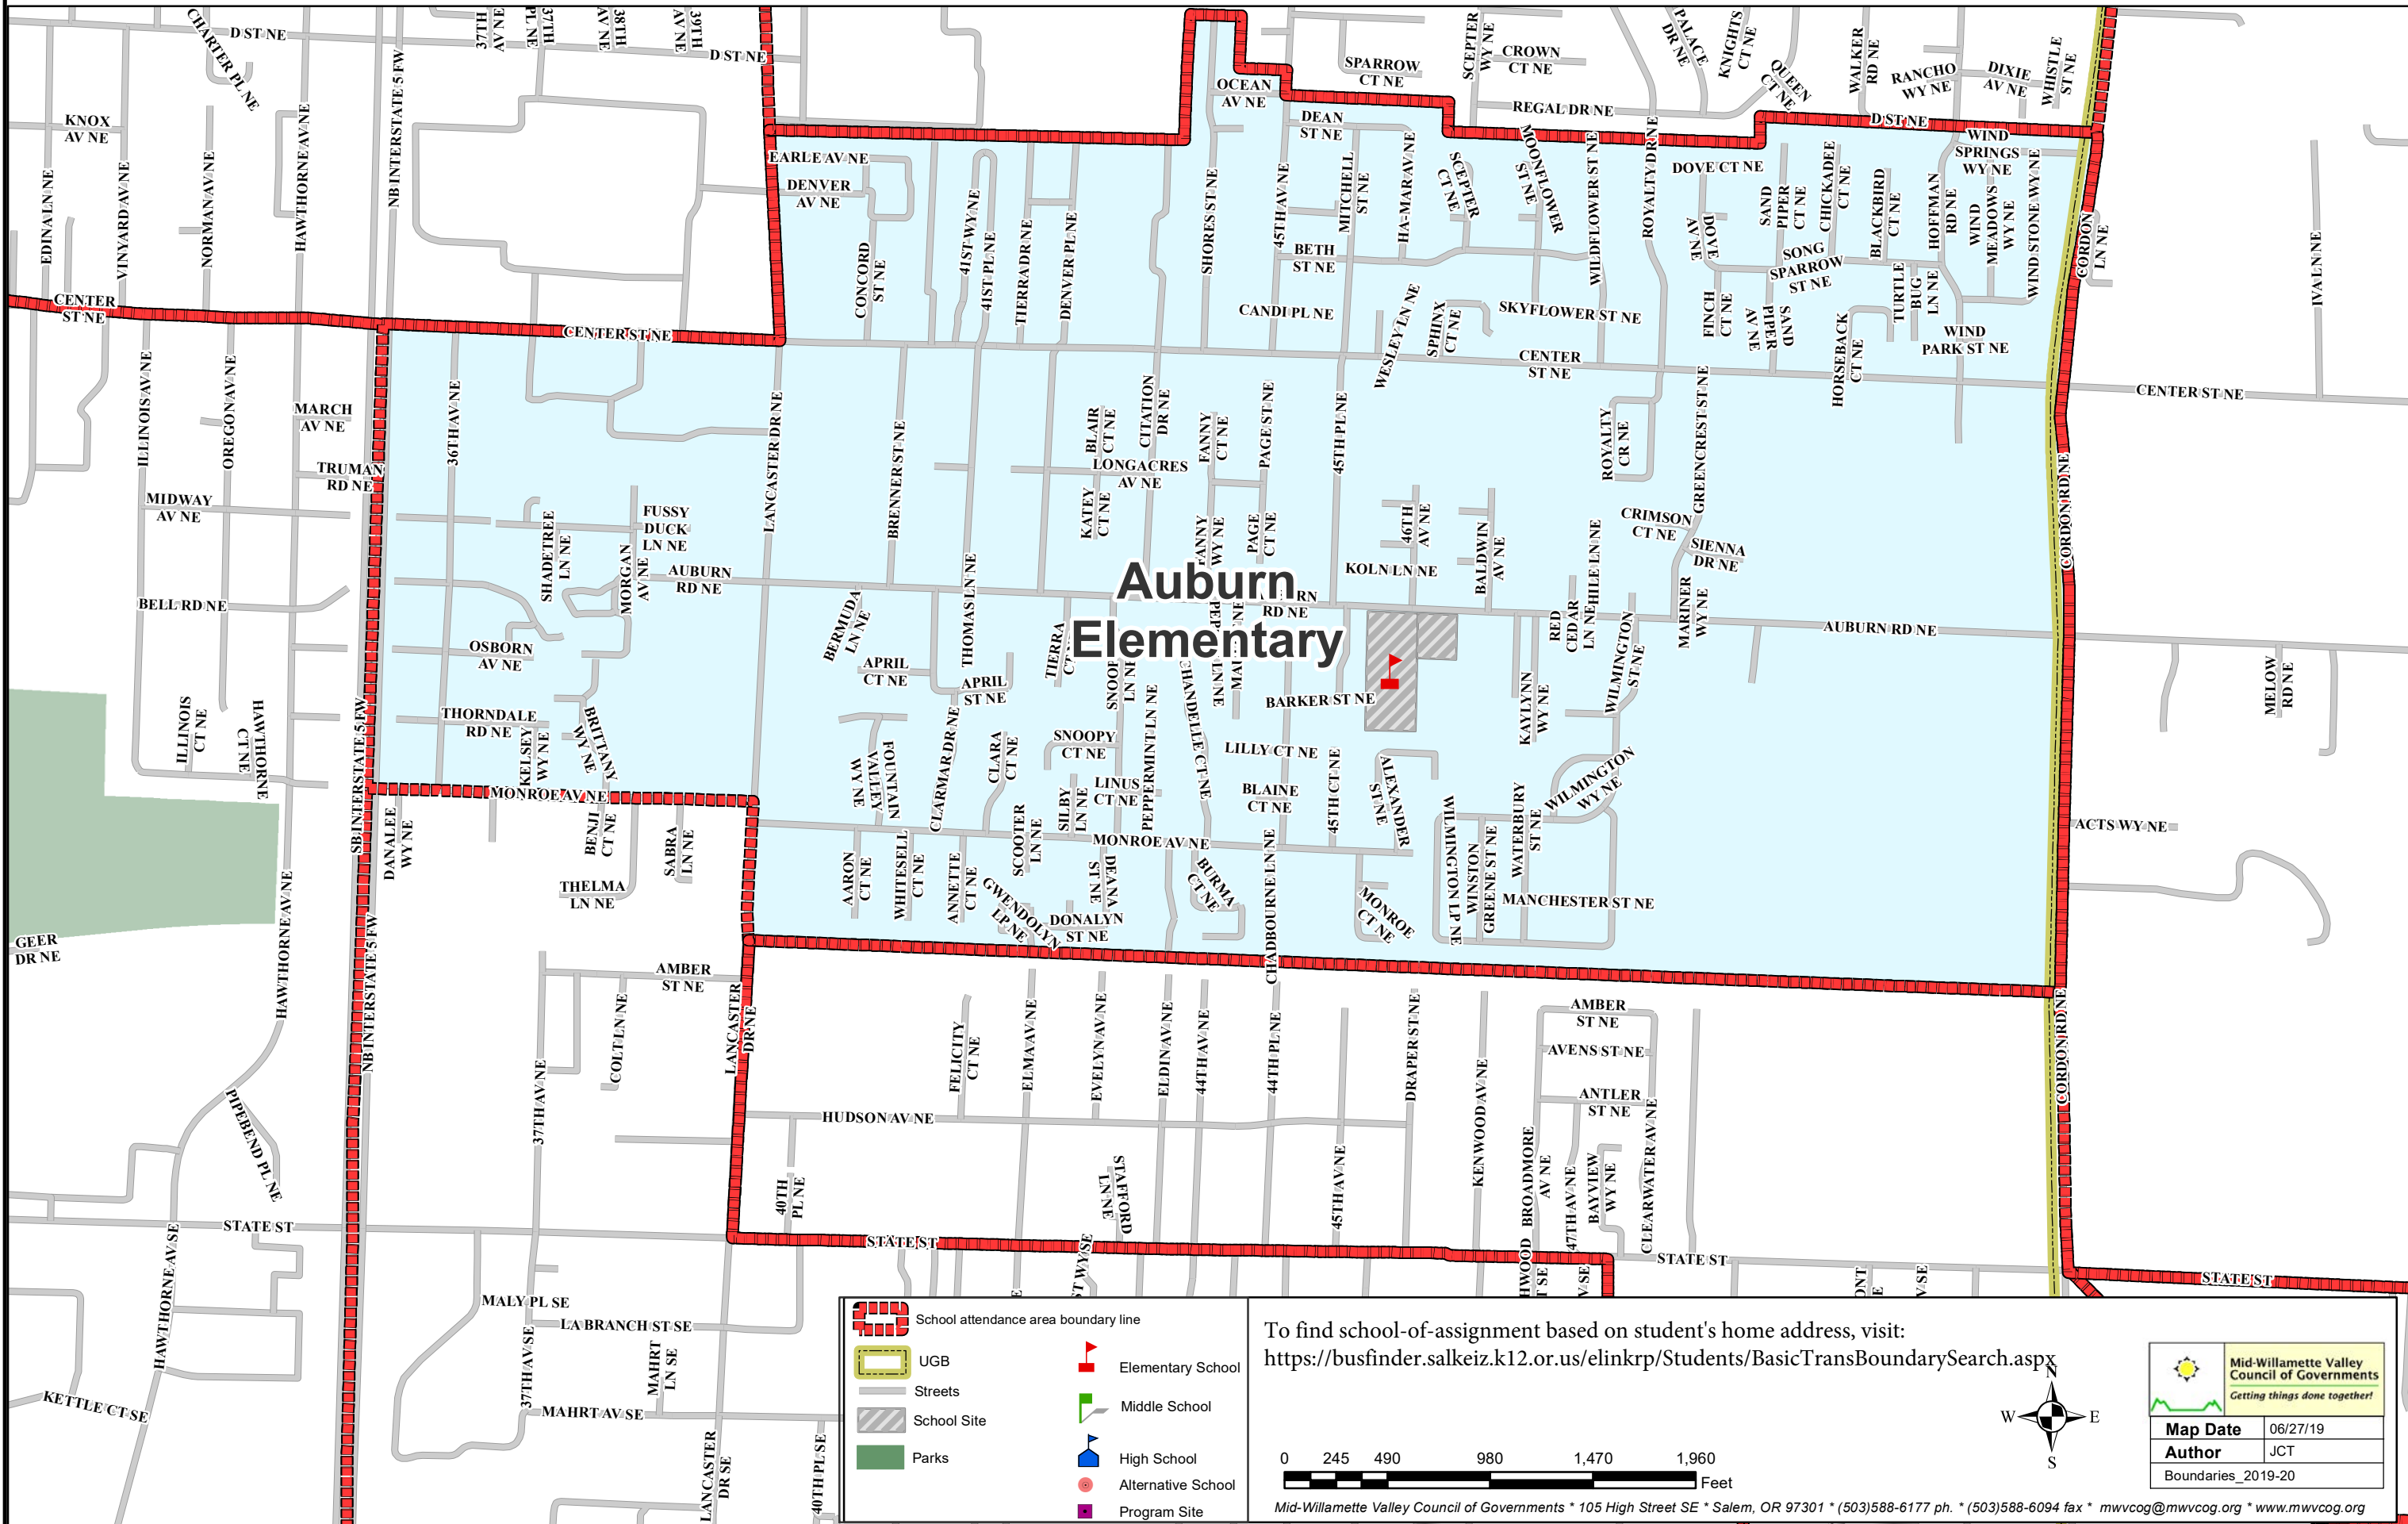

Auburn Elementary School

Salem-Keizer Public Schools

Auburn Elementary

- School attendance area boundary line
- UGB
- Streets
- School Site
- Parks
- Elementary School
- Middle School
- High School
- Alternative School
- Program Site

To find school-of-assignment based on student's home address, visit:
<https://busfinder.salk12.or.us/elinkrp/Students/BasicTransBoundarySearch.aspx>

Mid-Willamette Valley Council of Governments Getting things done together!	
Map Date	06/27/19
Author	JCT
Boundaries_2019-20	