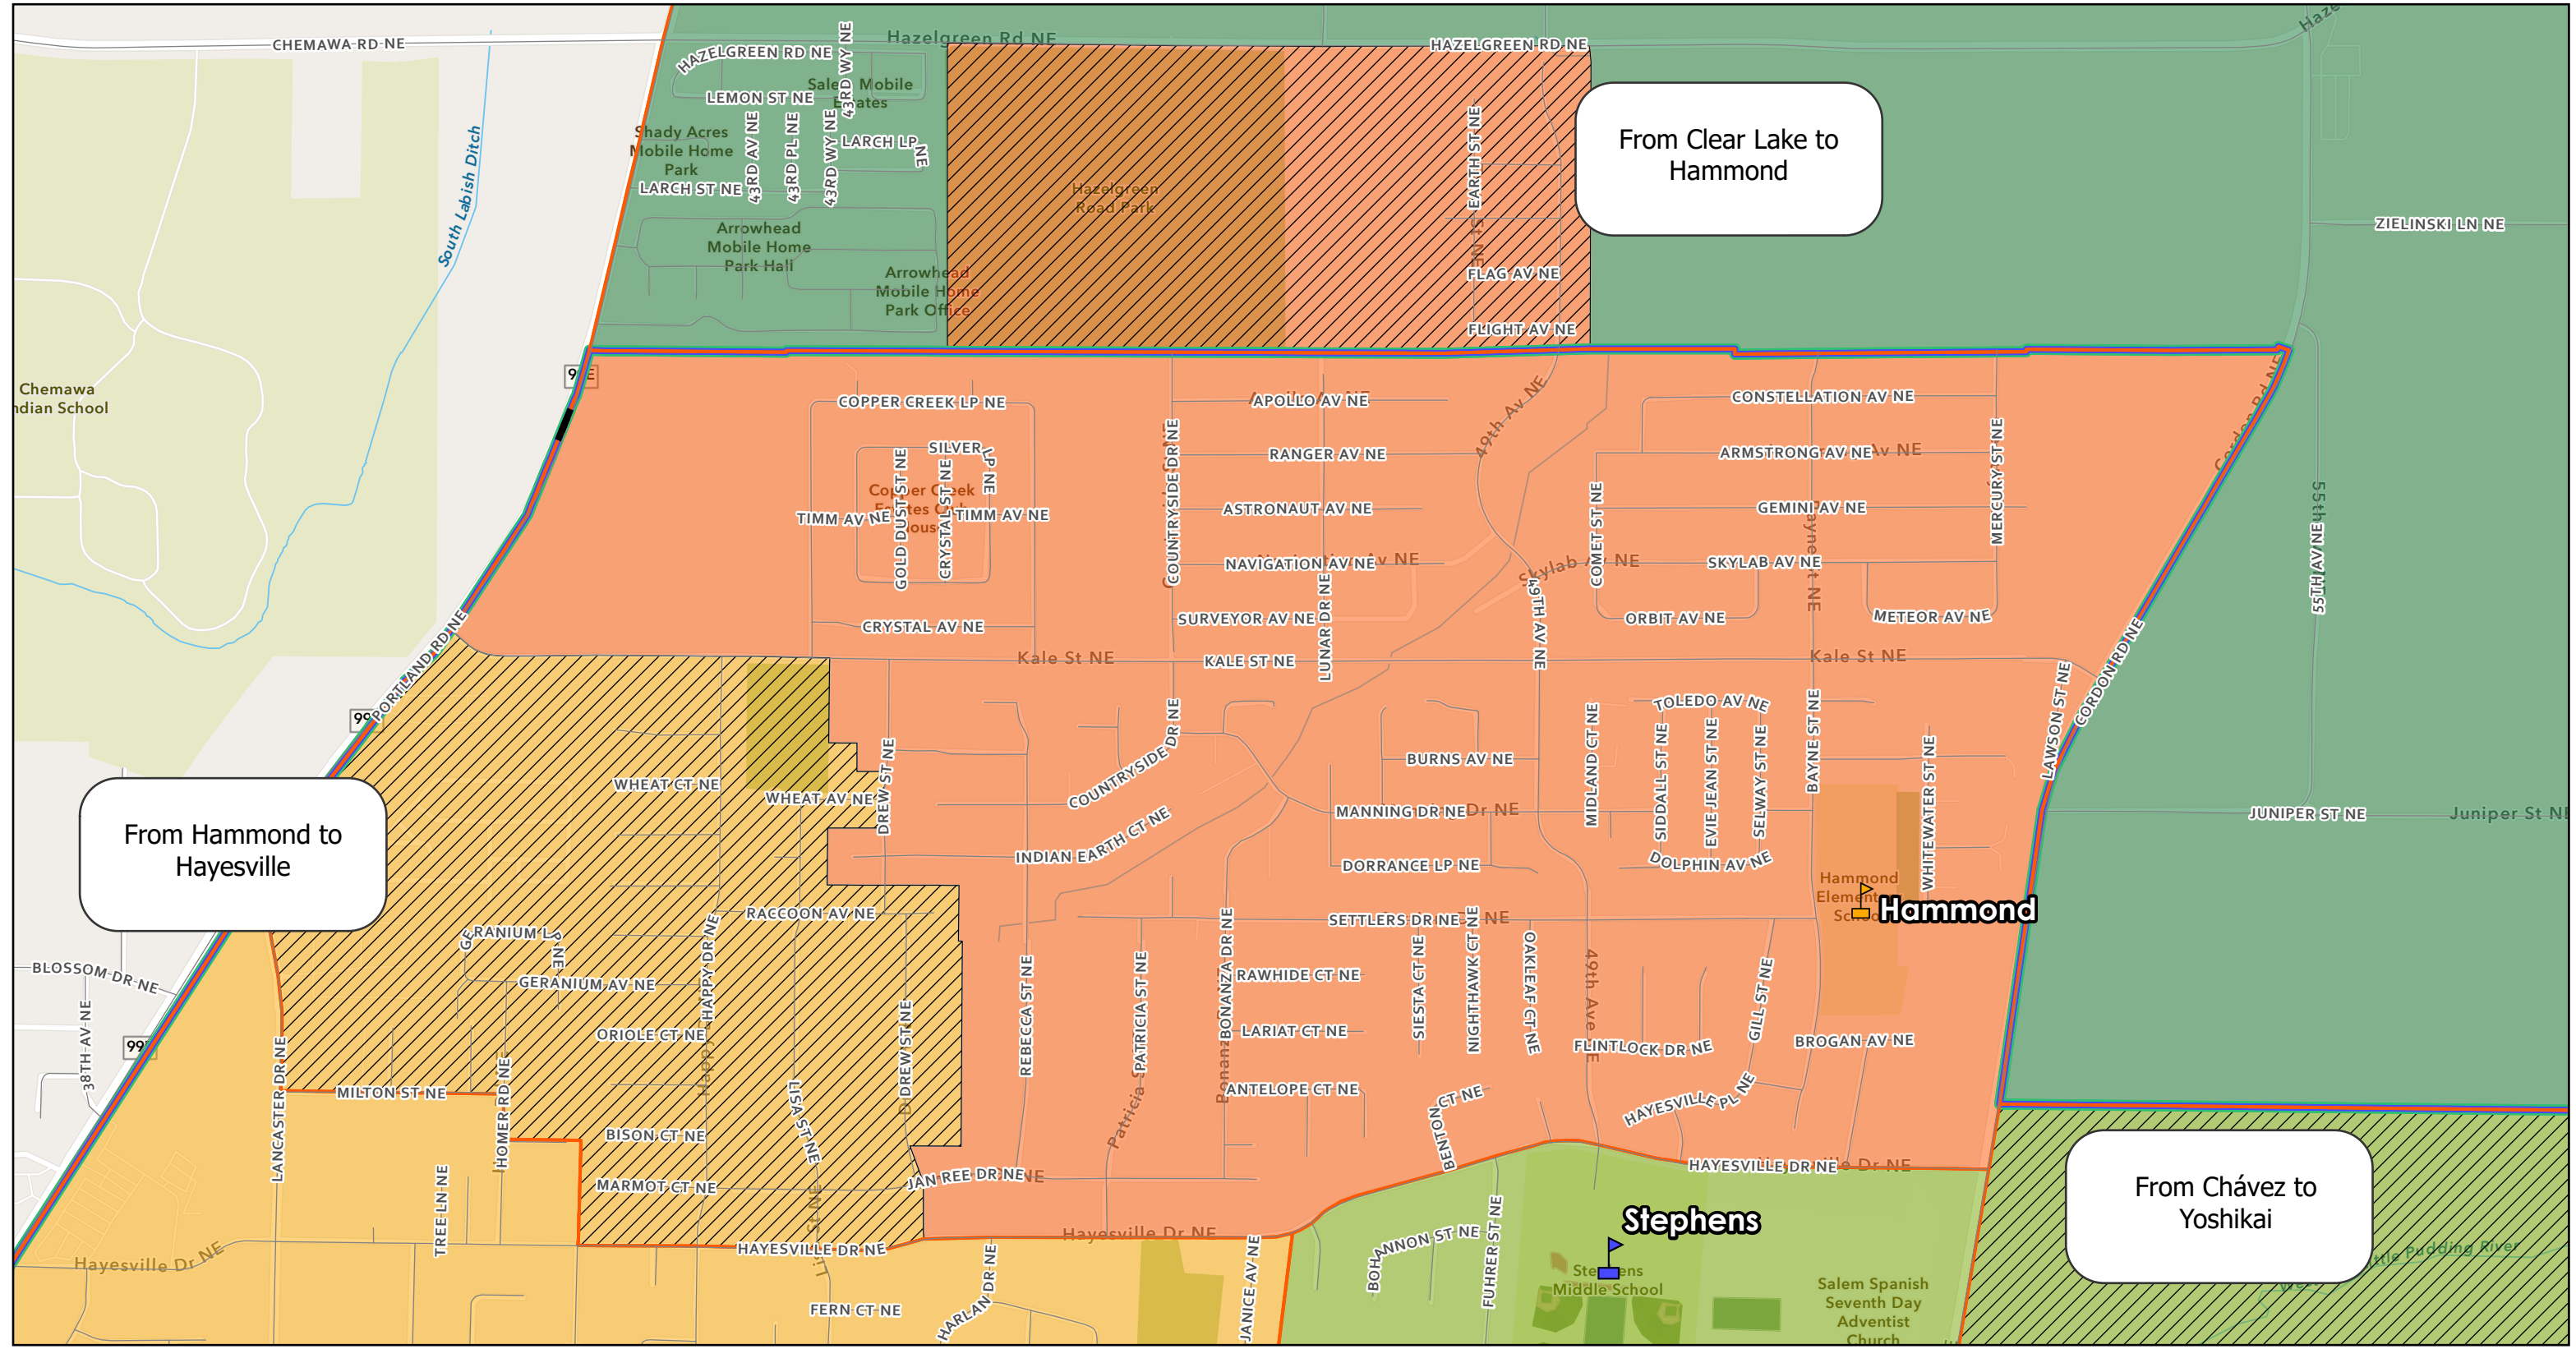

NE Boundary Adjustments - Hammond

From Clear Lake to Hammond

From Hammond to Hayesville

From Chávez to Yoshikai

School Location

- ▲ K-5
- ▲ 6-8

Attendance Area

- Clear Lake
- Hammond
- Hayesville
- Yoshikai

Change Areas