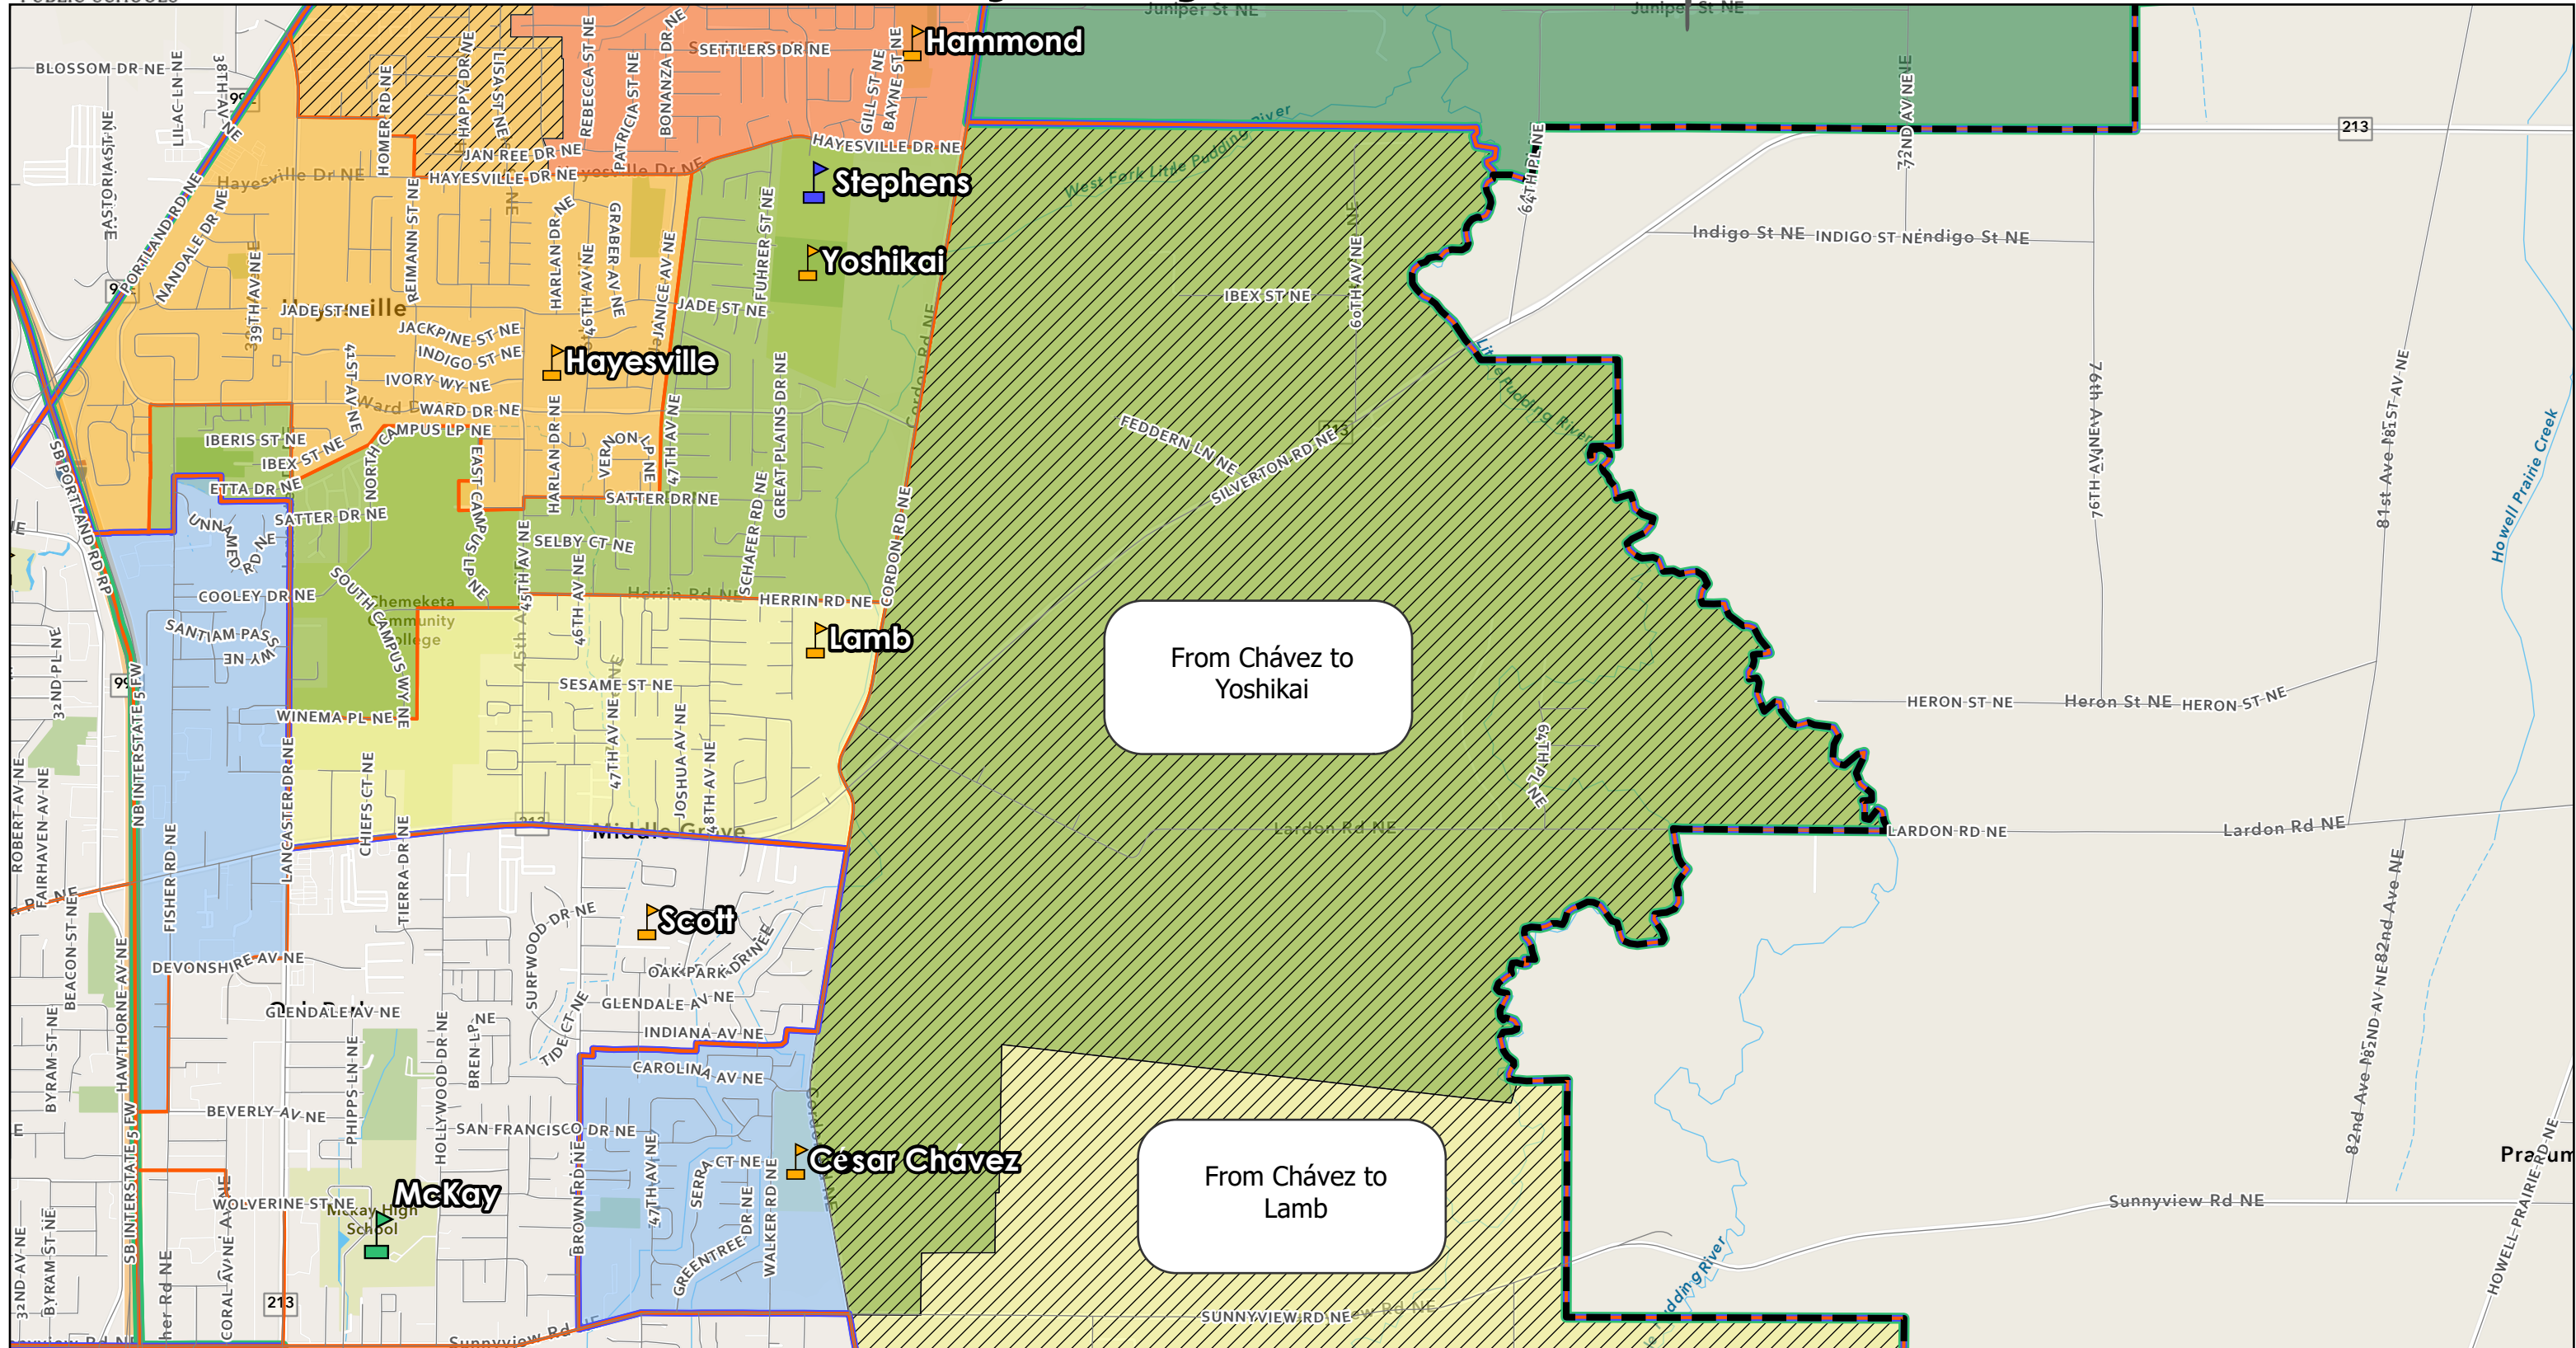

NE Boundary Adjustments Chávez to Yoshikai

School Location	District Boundary	Attendance Area	Hayesville	Change Areas
K-5		Cesar Chavez	Lamb	
6-8		Clear Lake	Yoshikai	
9-12		Hammond		