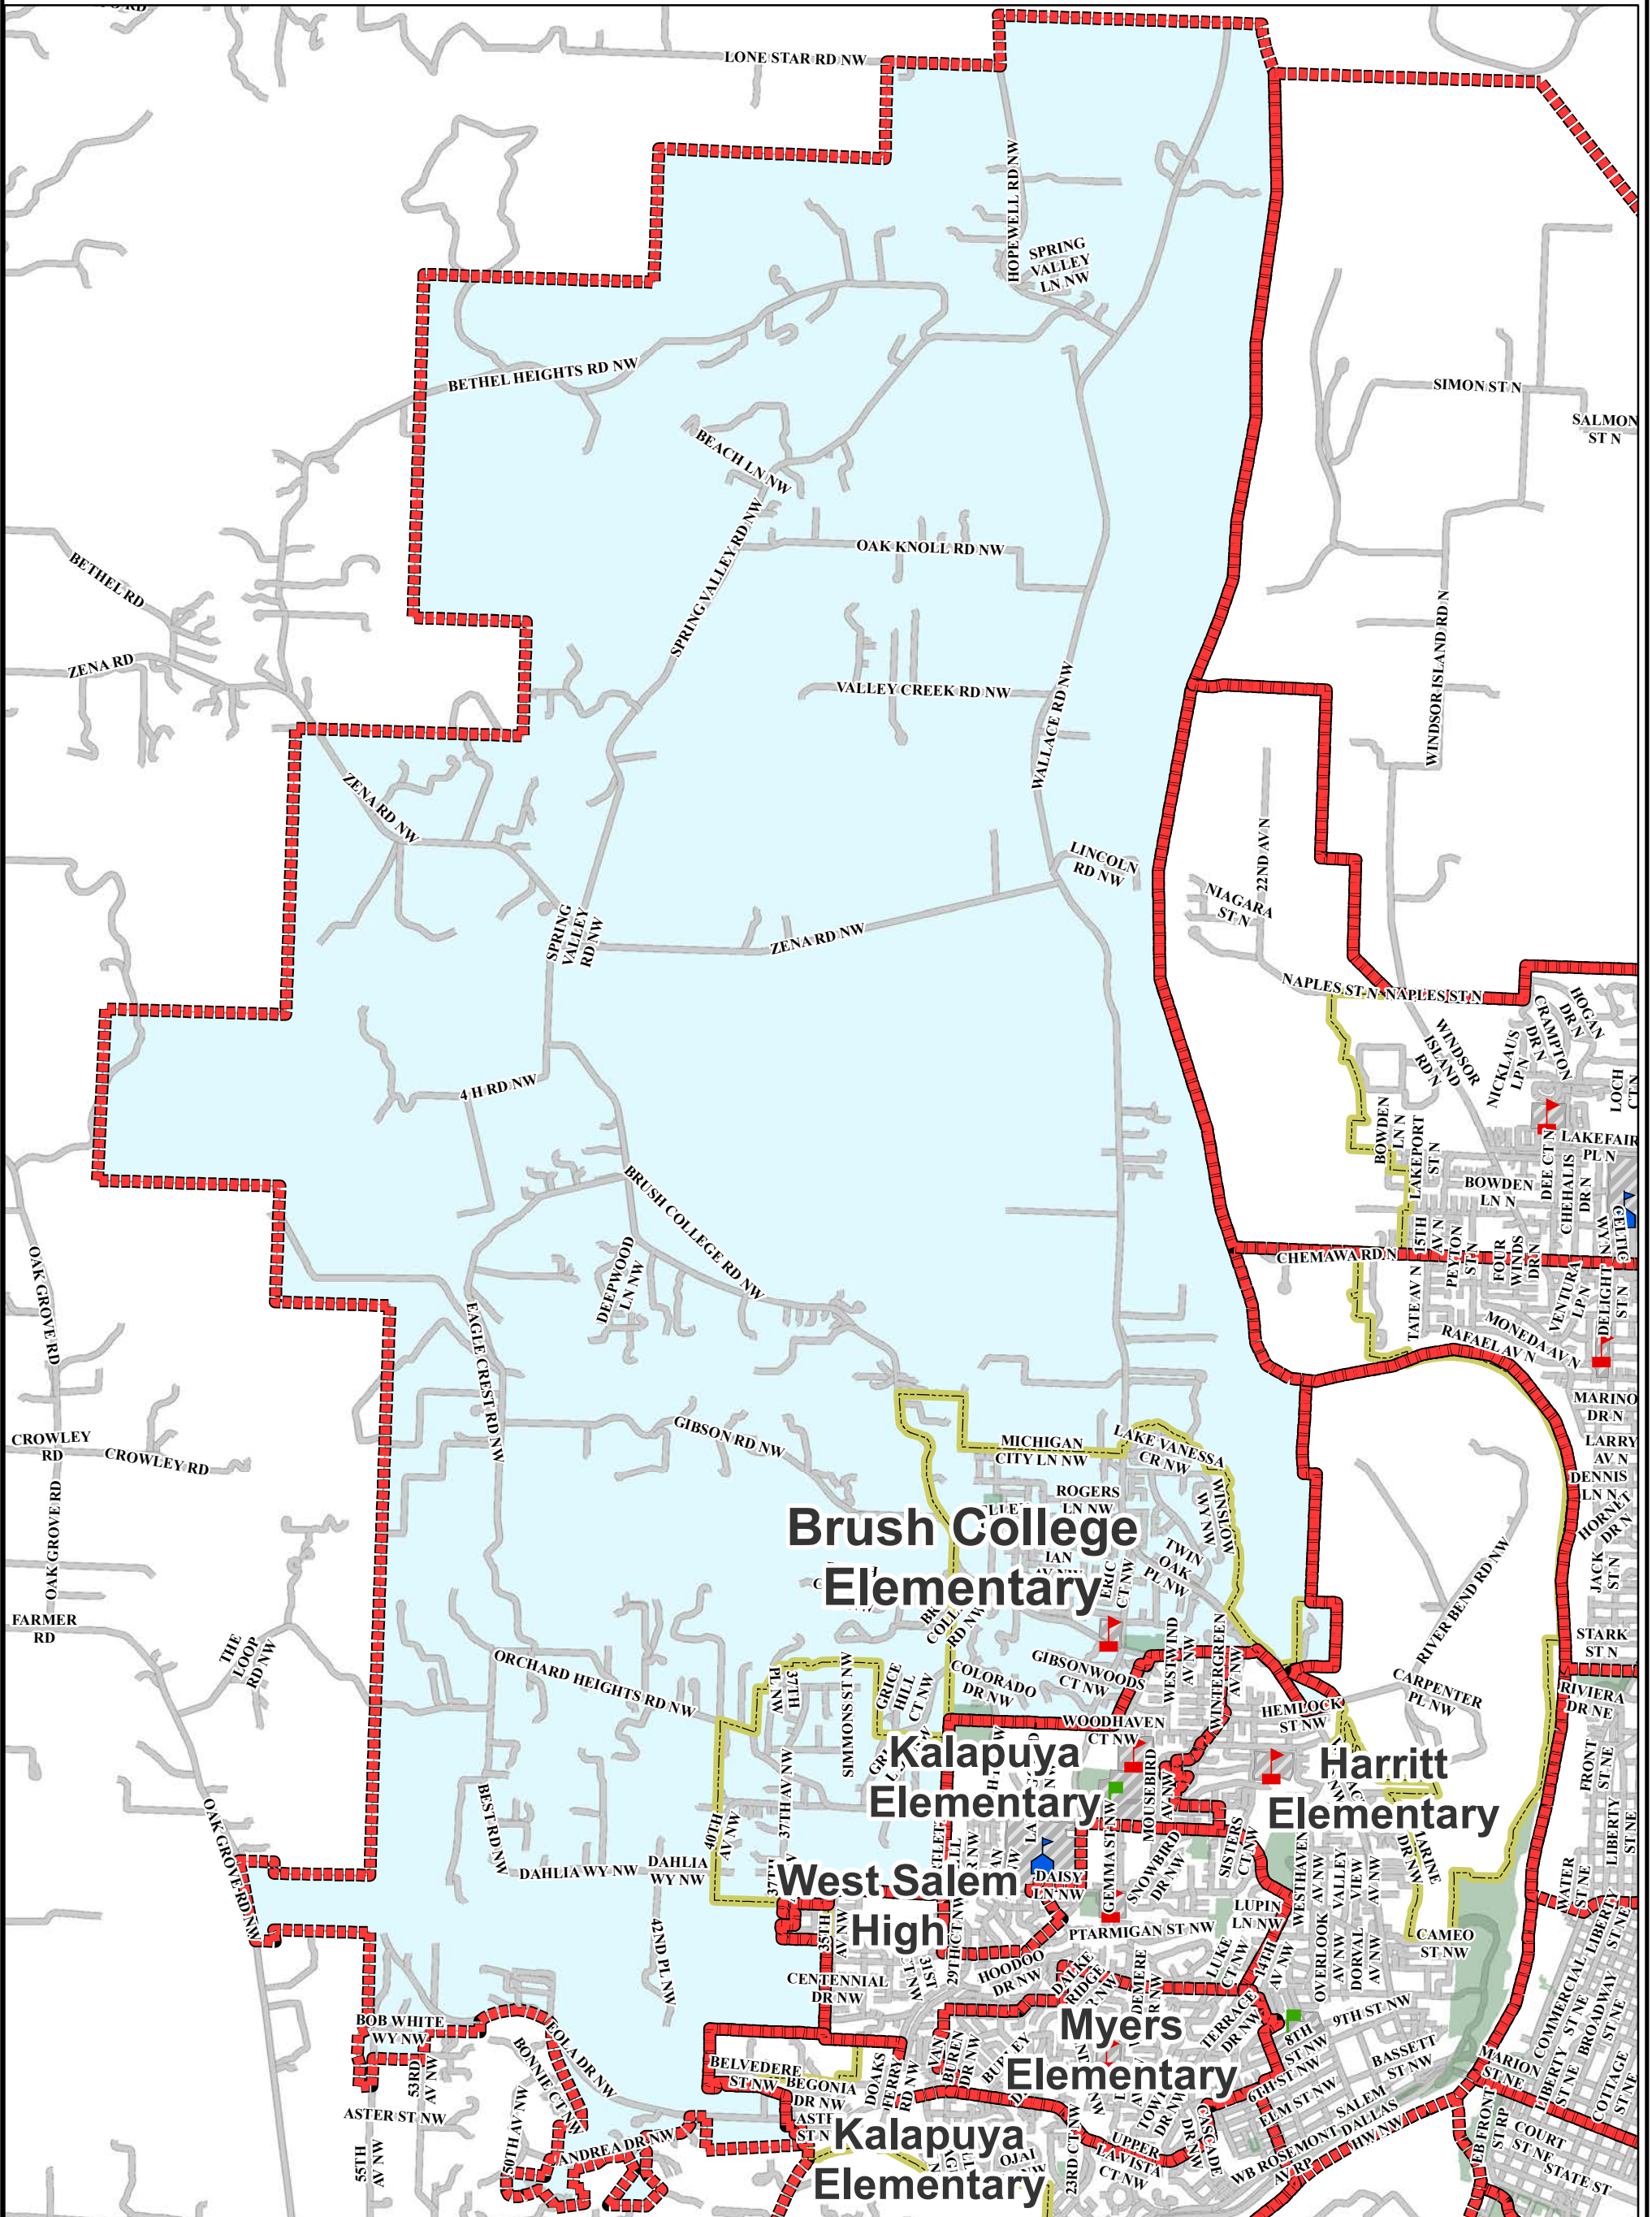

# Brush College Elementary School

## Salem-Keizer Public Schools

	School attendance area boundary line		Elementary School
	UGB		Middle School
	Streets		High School
	School Site		Alternative School
	Parks		Program Site

To find school-of-assignment based on student's home address, visit:  
<https://busfinder.salkeiz.k12.or.us/elinkrp/Students/BasicTransBoundarySearch.aspx>

Mid-Willamette Valley Council of Governments  
 Getting things done together!

Map Date	06/27/19
Author	JCT
Boundaries_2019-20	